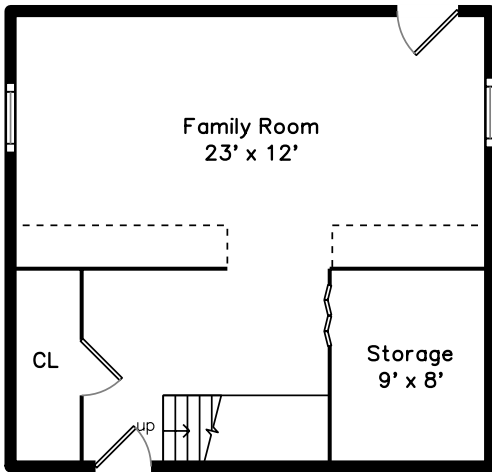

Upper

Lower

Main

23 Regina Road
Newton, MA 02466

PicturePlan by  vis-home

Measurements may not be 100% accurate.
Floor plans are provided for convenience only.
Room sizes are not used to calculate area.

Upper

Main

Lower

Aerial View

Aerial View

Aerial View

Aerial View

Aerial View

Aerial View