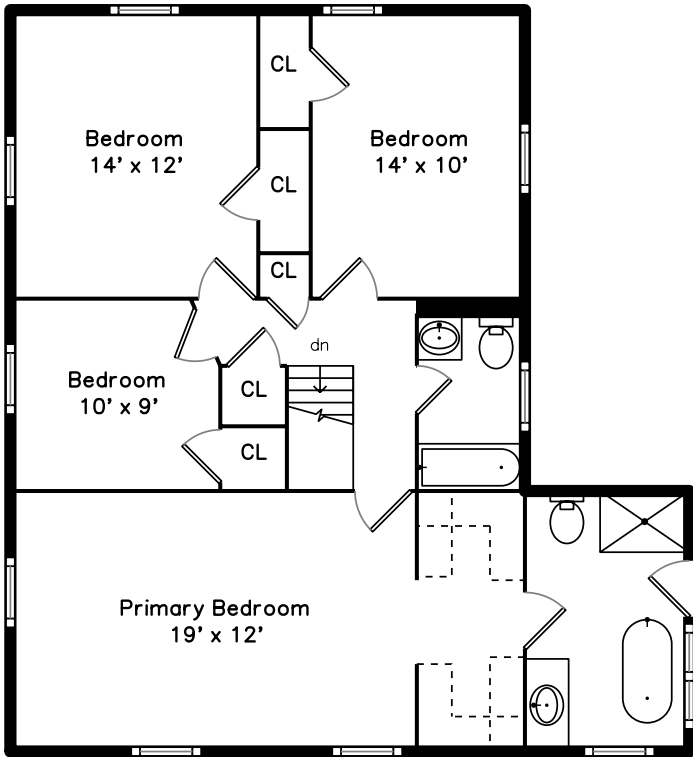

Upper

Lower

Main

23 Regina Road
Newton, MA 02466

PicturePlan by  vis-home

Measurements may not be 100% accurate.
Floor plans are provided for convenience only.
Room sizes are not used to calculate area.

Upper

Main

Lower

Aerial View

Aerial View

Aerial View

Aerial View

Aerial View

Aerial View