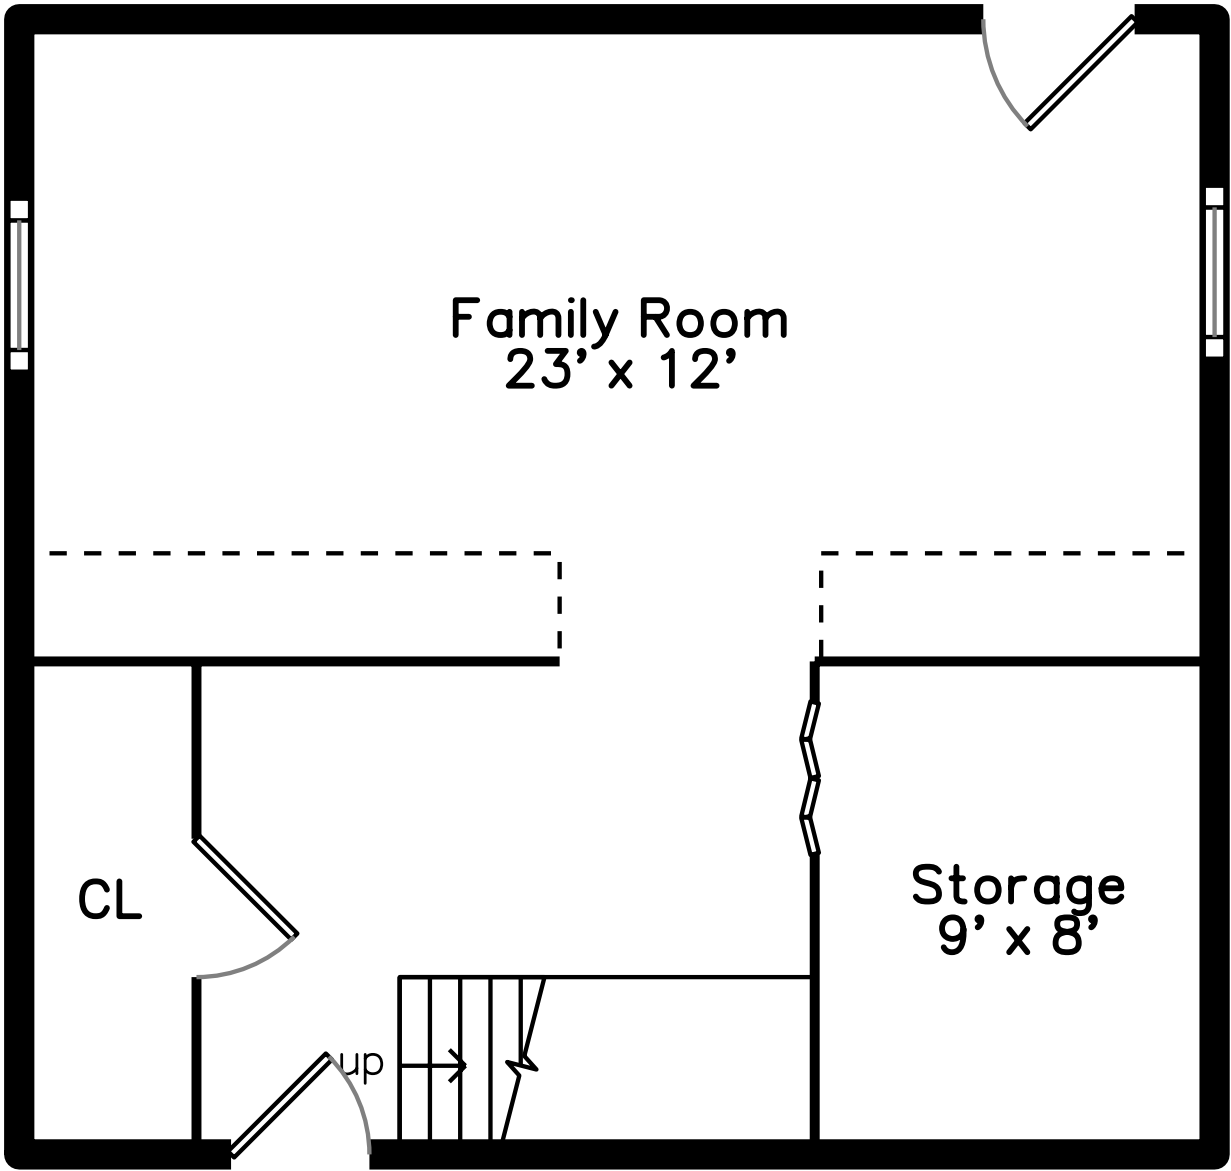

Upper

Lower

Main

23 Regina Road
Newton, MA 02466

PicturePlan by  vis-home

Measurements may not be 100% accurate.
Floor plans are provided for convenience only.
Room sizes are not used to calculate area.

Upper

Main

Lower

Aerial View

Aerial View

Aerial View

Aerial View

Aerial View

Aerial View