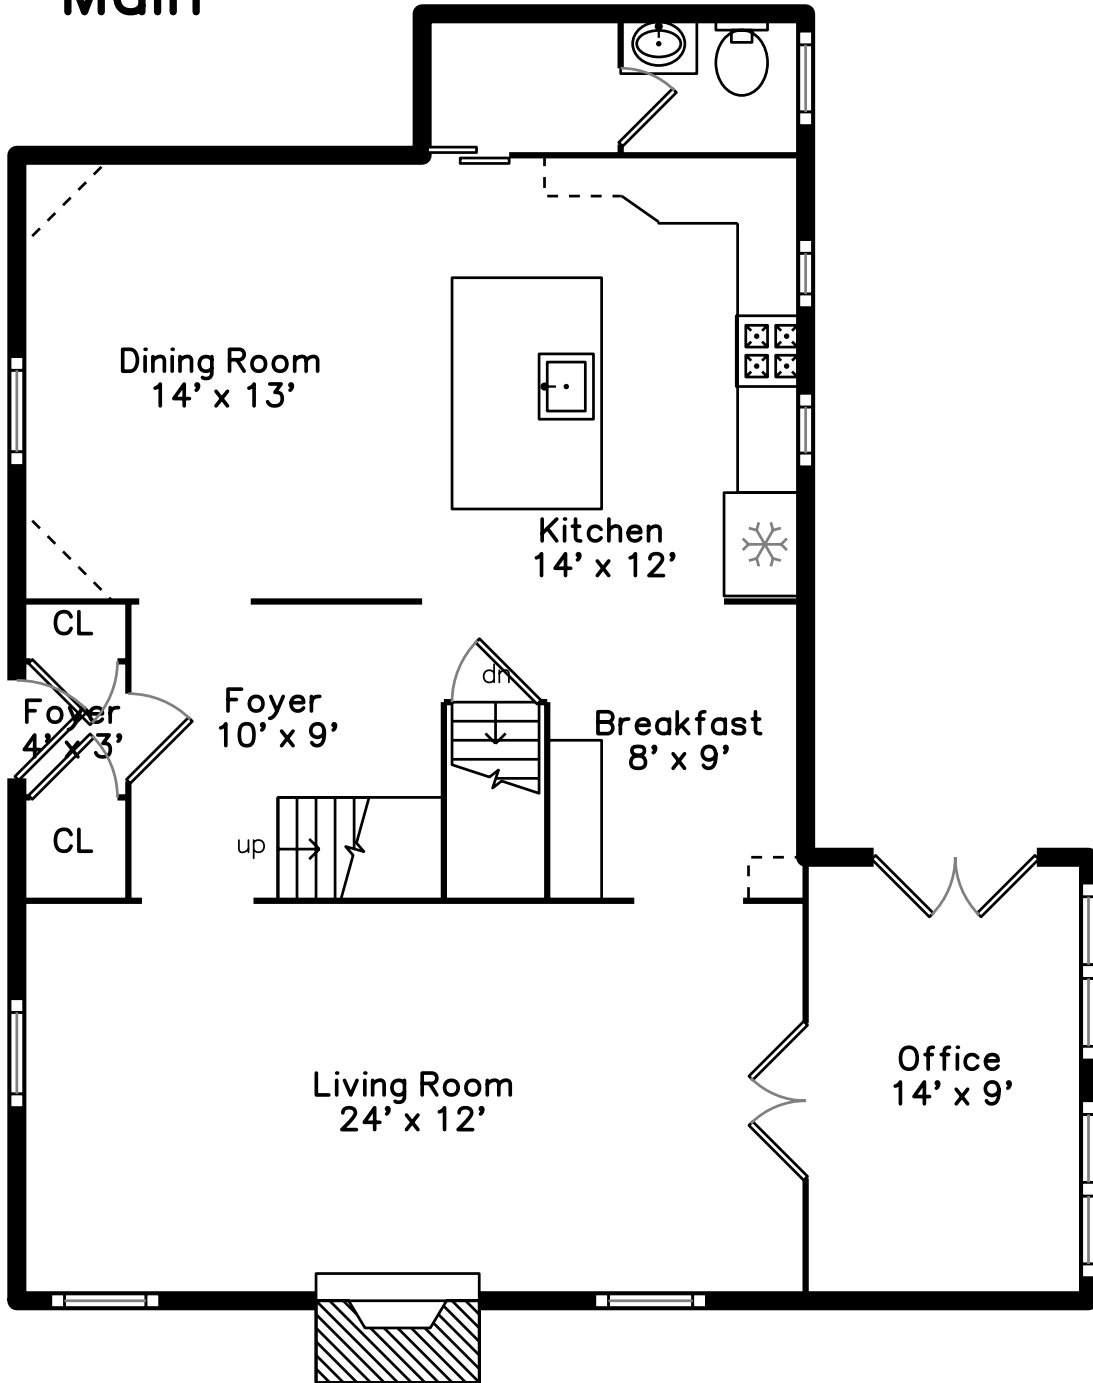

Upper

Lower

Main

23 Regina Road
Newton, MA 02466

PicturePlan by  vis-home

Measurements may not be 100% accurate.
Floor plans are provided for convenience only.
Room sizes are not used to calculate area.

Upper

Main

Lower

Aerial View

Aerial View

Aerial View

Aerial View

Aerial View

Aerial View