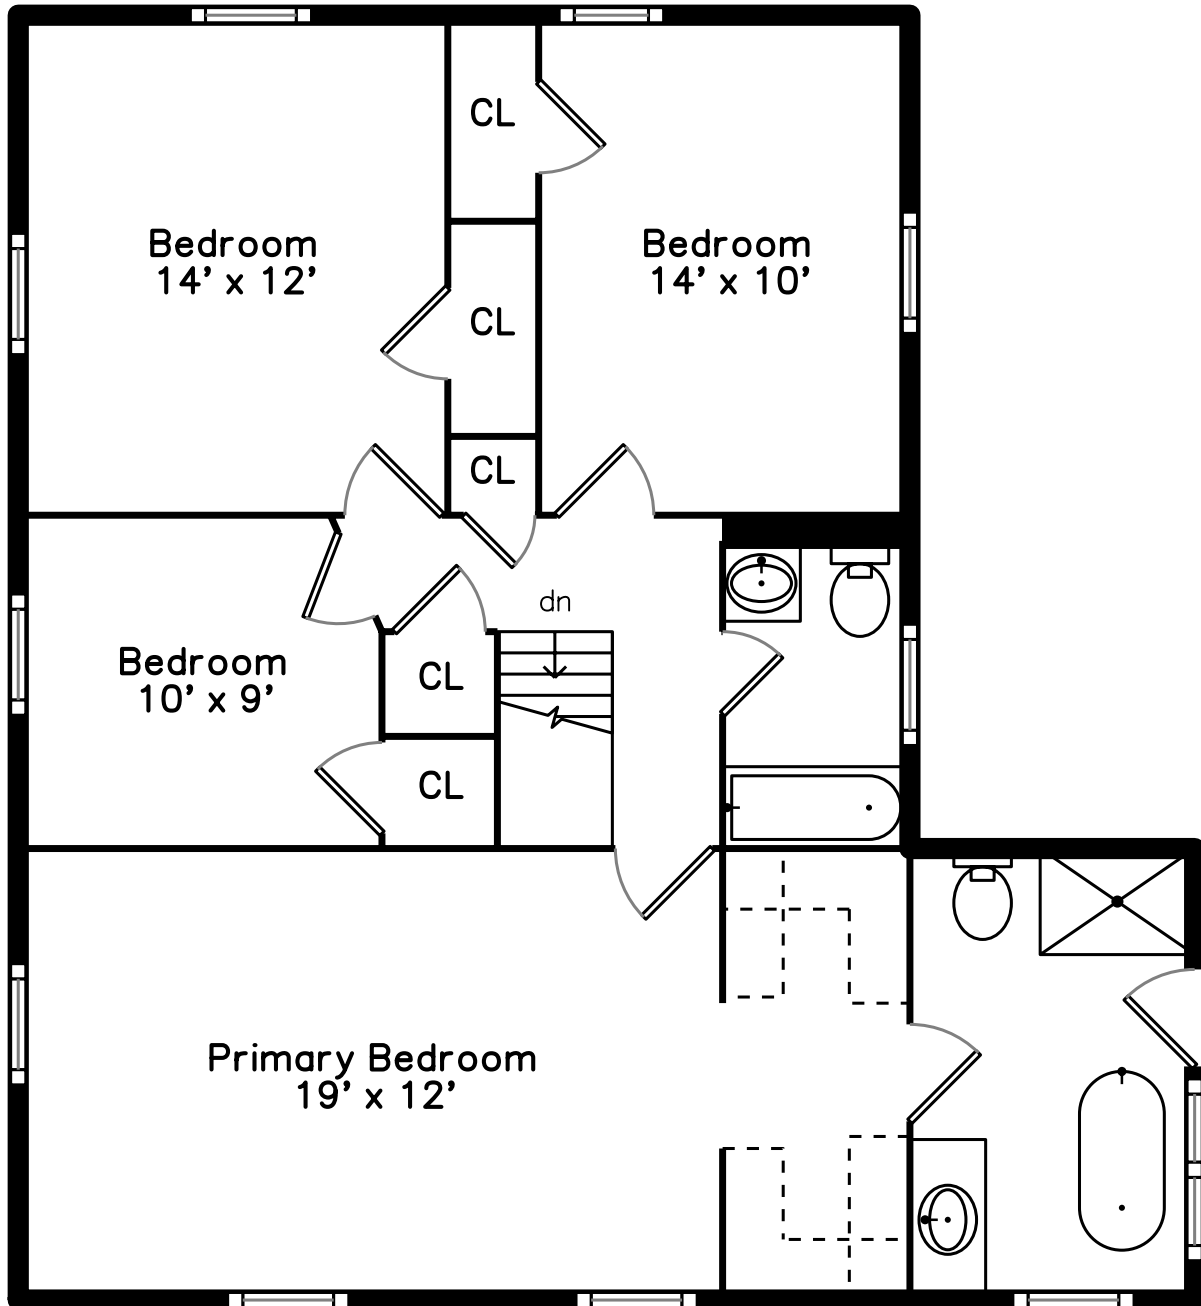

Upper

Lower

Main

23 Regina Road
Newton, MA 02466

PicturePlan by  vis-home

Measurements may not be 100% accurate.
Floor plans are provided for convenience only.
Room sizes are not used to calculate area.

Upper

Main

Lower

Aerial View

Aerial View

Aerial View

Aerial View

Aerial View

Aerial View