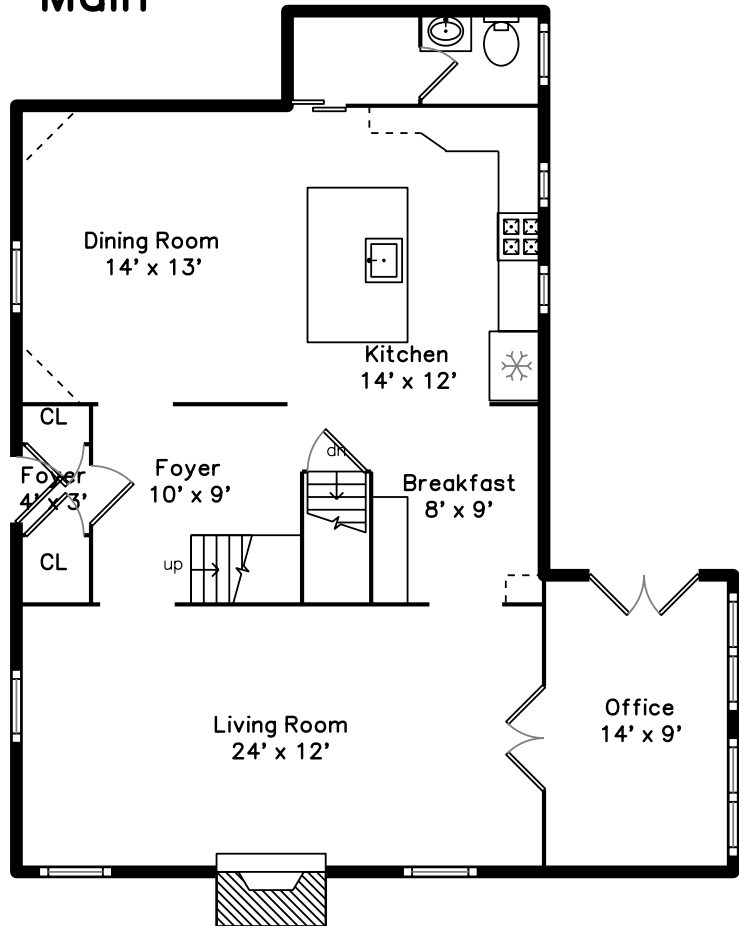

Upper

Lower

Main

23 Regina Road
Newton, MA 02466

PicturePlan by  vis-home

Measurements may not be 100% accurate.
Floor plans are provided for convenience only.
Room sizes are not used to calculate area.

Upper

Main

Lower

Aerial View

Aerial View

Aerial View

Aerial View

Aerial View

Aerial View