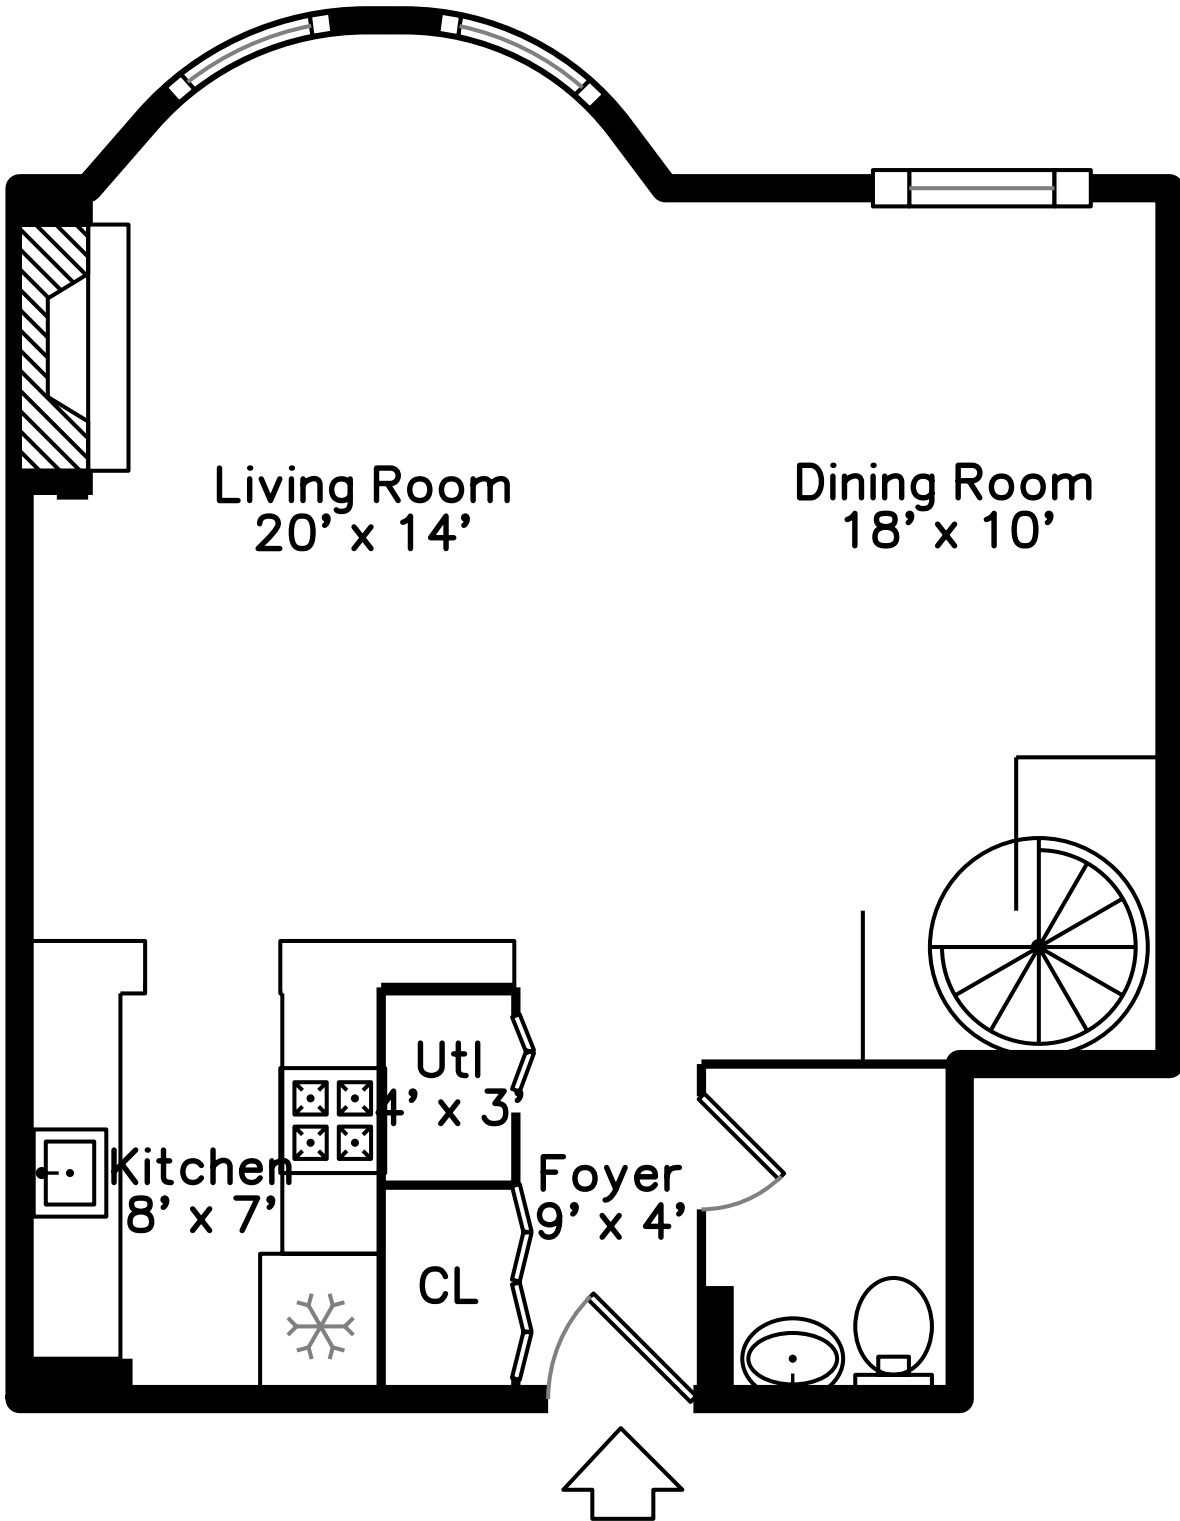

Main

Lower

78 Gainsborough Street 102E
Boston, MA 02115

PicturePlan by  vis-home

Measurements may not be 100% accurate.
Floor plans are provided for convenience only.
Room sizes are not used to calculate area.

Main

Lower

Outside

Outside

Living Room

Living Room

Living Room

Dining Room

Dining Room

Kitchen

Kitchen

Powder Room

Half Bath

Hall

Bedroom

Bedroom

Bedroom

Bedroom

Bathroom