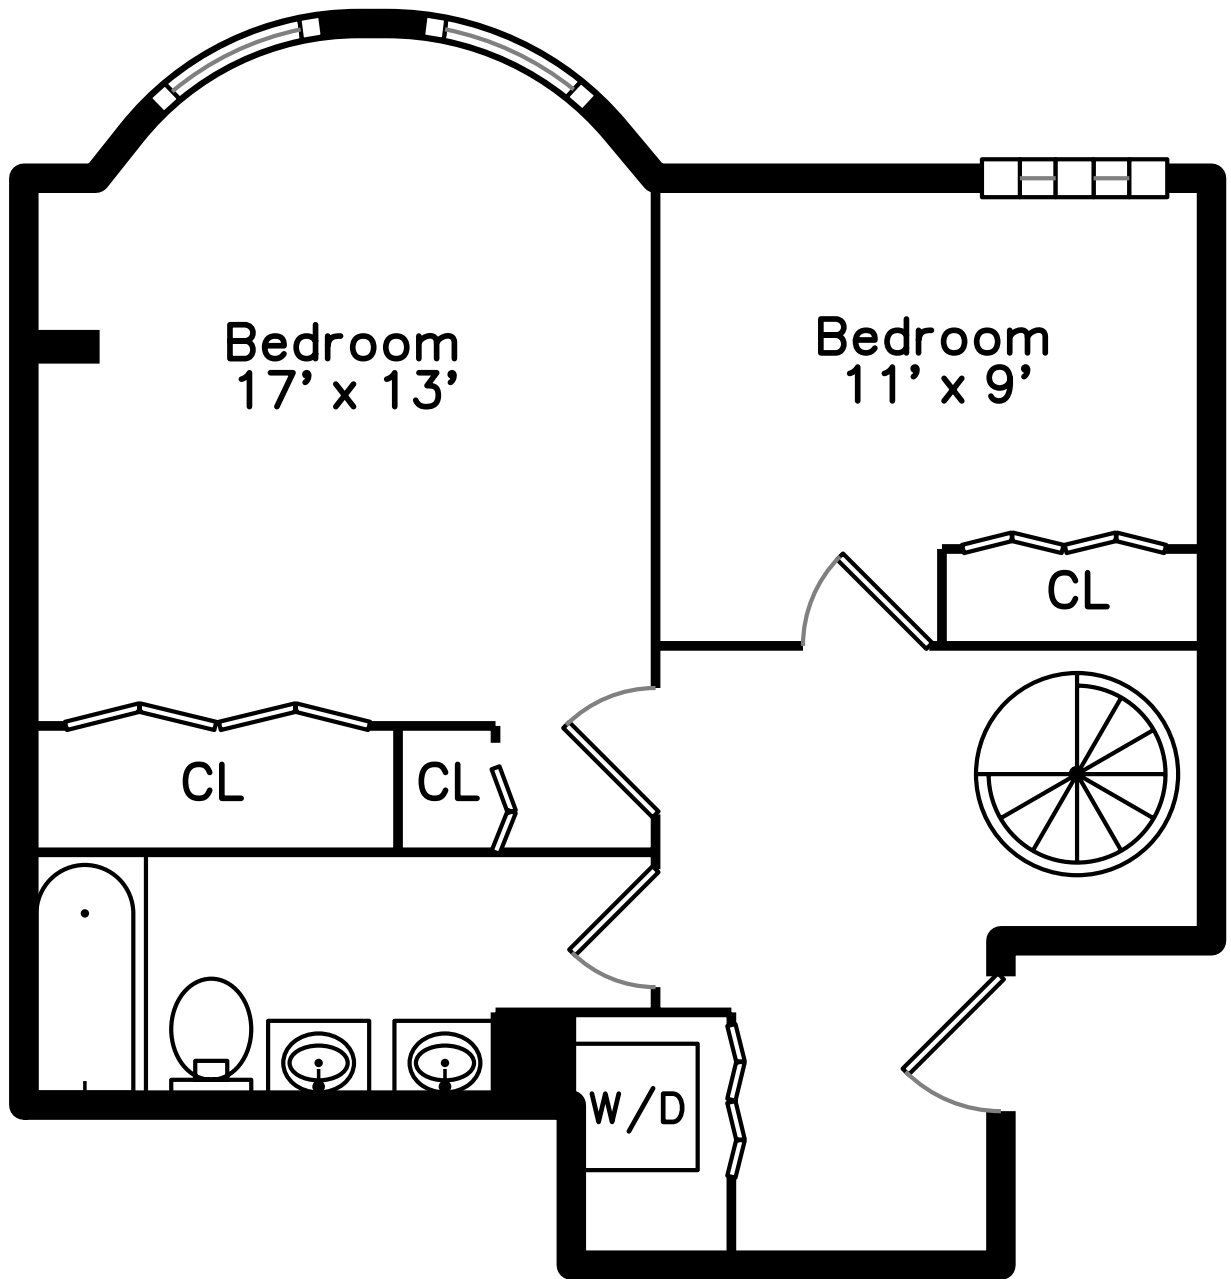

Main

Lower

78 Gainsborough Street 102E
Boston, MA 02115

PicturePlan by  vis-home

Measurements may not be 100% accurate.
Floor plans are provided for convenience only.
Room sizes are not used to calculate area.

Main

Lower

Outside

Outside

Living Room

Living Room

Living Room

Dining Room

Dining Room

Kitchen

Kitchen

Powder Room

Half Bath

Hall

Bedroom

Bedroom

Bedroom

Bedroom

Bathroom