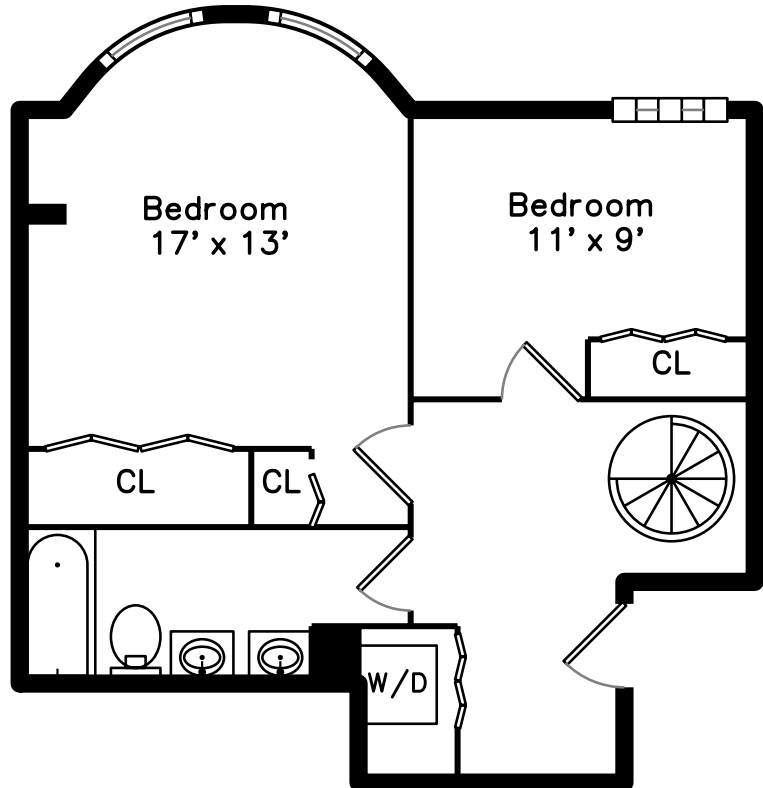

Main

Lower

78 Gainsborough Street 102E
Boston, MA 02115

PicturePlan by  vis-home

Measurements may not be 100% accurate.
Floor plans are provided for convenience only.
Room sizes are not used to calculate area.

Main

Lower

Outside

Outside

Living Room

Living Room

Living Room

Dining Room

Dining Room

Kitchen

Kitchen

Powder Room

Half Bath

Hall

Bedroom

Bedroom

Bedroom

Bedroom

Bathroom