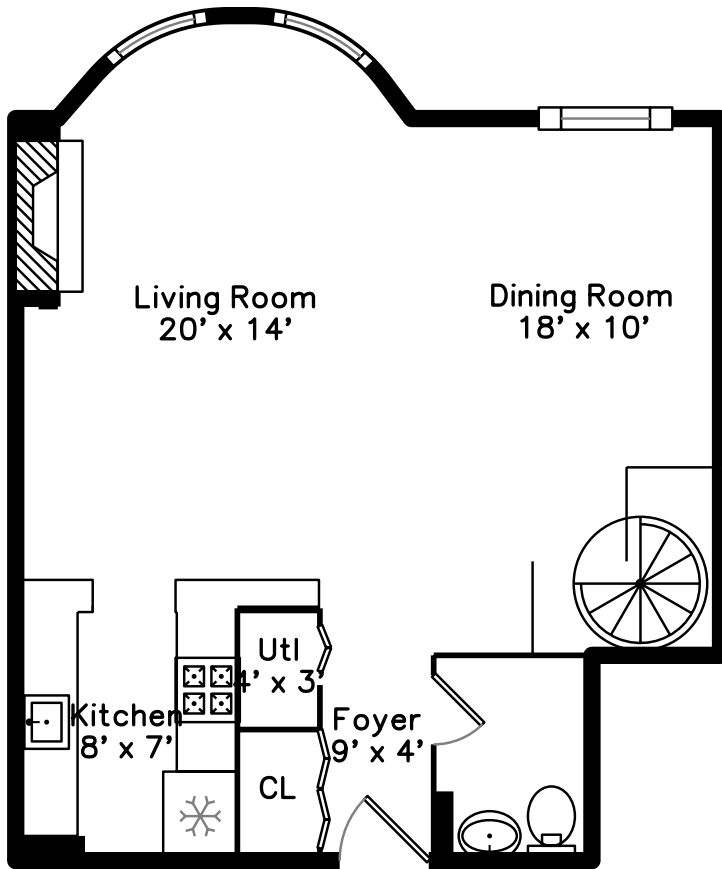

Main

Lower

78 Gainsborough Street 102E
Boston, MA 02115

PicturePlan by  vis-home

Measurements may not be 100% accurate.
Floor plans are provided for convenience only.
Room sizes are not used to calculate area.

Main

Lower

Outside

Outside

Living Room

Living Room

Living Room

Dining Room

Dining Room

Kitchen

Kitchen

Powder Room

Half Bath

Hall

Bedroom

Bedroom

Bedroom

Bedroom

Bathroom