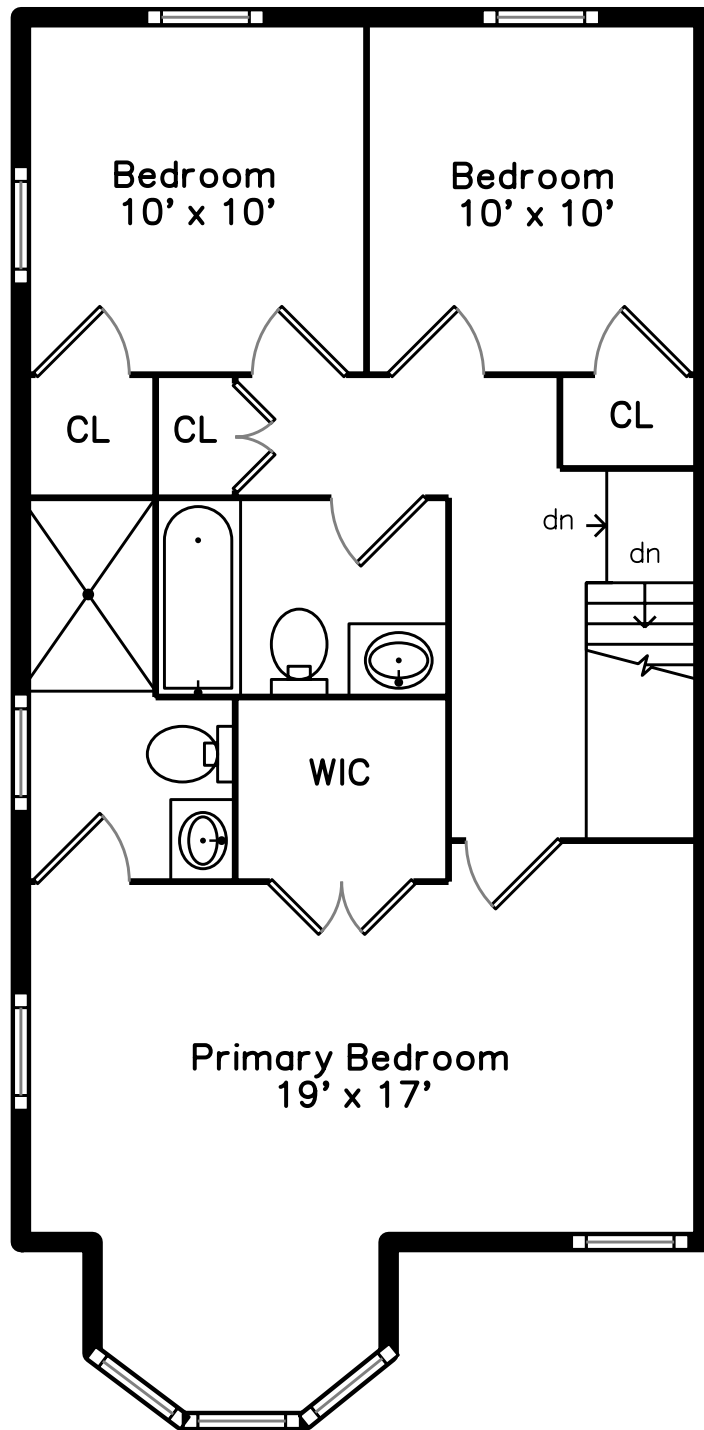

Upper

Main

85 O Street 2
South Boston, MA 02127

PicturePlan by  vis-home

Measurements may not be 100% accurate.
Floor plans are provided for convenience only.
Room sizes are not used to calculate area.

Upper

Main

Outside

Outside

Patio

Patio

Parking

Living Room

Living Room

Deck

Primary Bathroom

Primary Bedroom

Primary Bedroom

Bedroom

Bedroom

Bedroom

Bedroom

Primary Bathroom

Bathroom