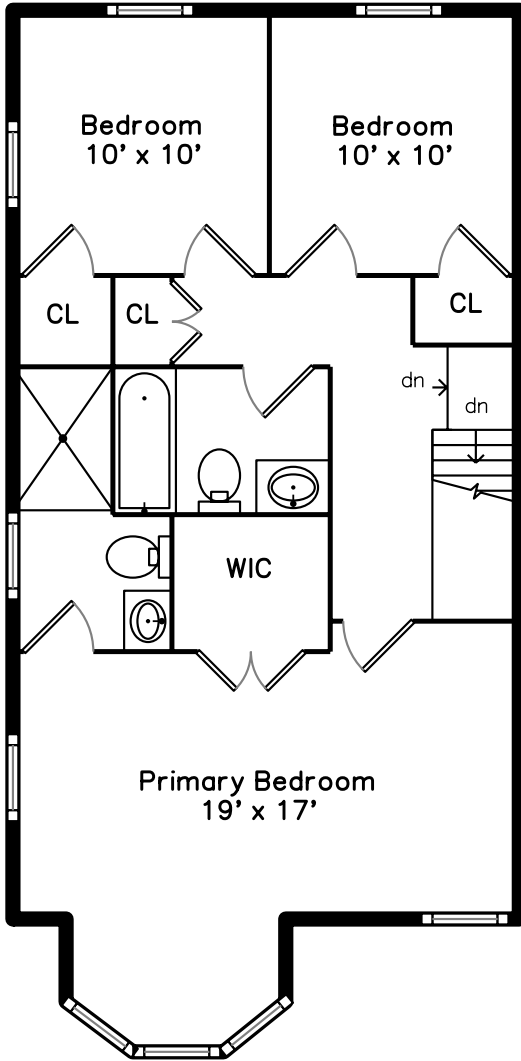

Upper

Main

85 O Street 2
South Boston, MA 02127

PicturePlan by  vis-home

Measurements may not be 100% accurate.
Floor plans are provided for convenience only.
Room sizes are not used to calculate area.

Upper

Main

Outside

Outside

Patio

Patio

Parking

Living Room

Living Room

Deck

Primary Bathroom

Primary Bedroom

Primary Bedroom

Bedroom

Bedroom

Bedroom

Bedroom

Primary Bathroom

Bathroom