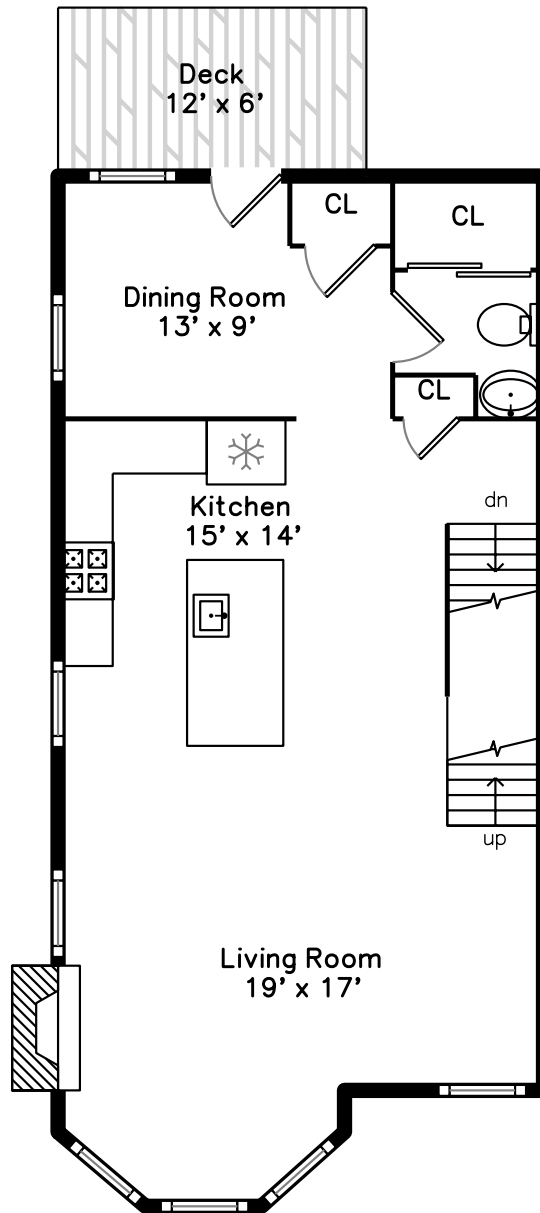

Upper

Main

85 O Street 2
South Boston, MA 02127

PicturePlan by  vis-home

Measurements may not be 100% accurate.
Floor plans are provided for convenience only.
Room sizes are not used to calculate area.

Upper

Main

Outside

Outside

Patio

Patio

Parking

Living Room

Living Room

Living Room

Dining Room

Kitchen

Kitchen

Kitchen

Kitchen

Kitchen

Powder Room

Deck

Primary Bathroom

Primary Bedroom

Primary Bedroom

Bedroom

Bedroom

Bedroom

Bedroom