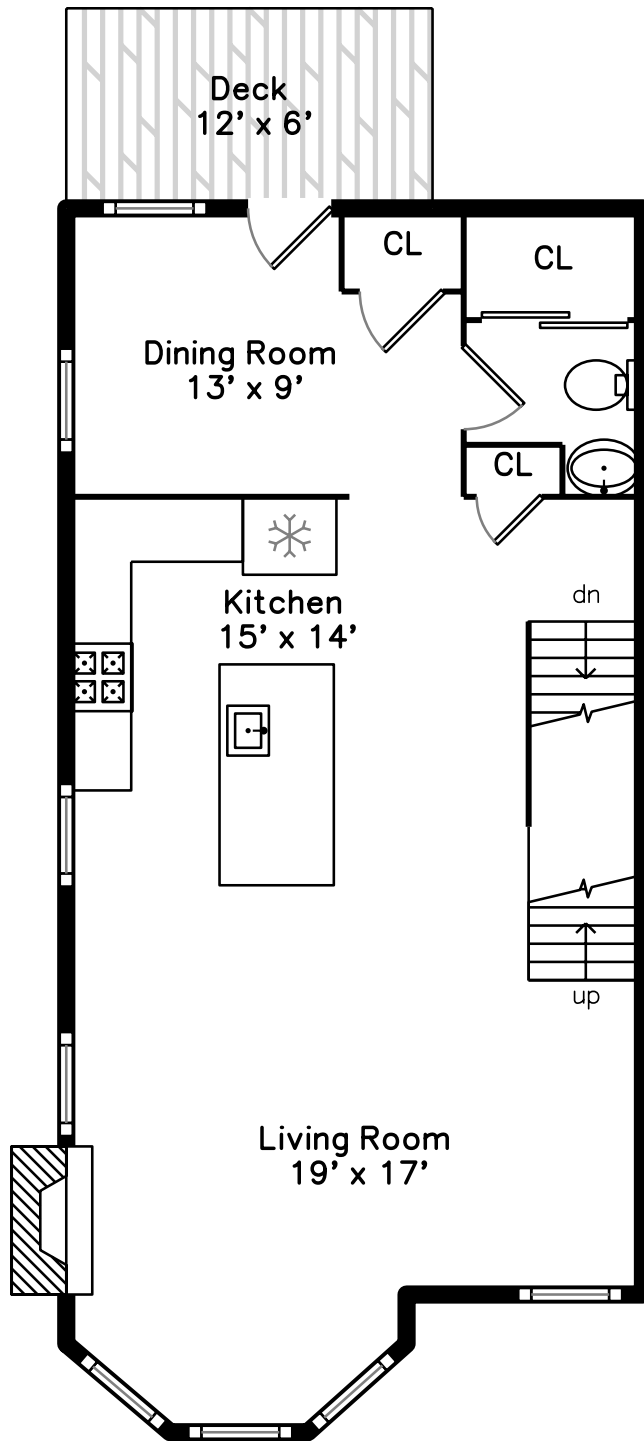

Upper

Main

85 O Street 2
South Boston, MA 02127

PicturePlan by  vis-home

Measurements may not be 100% accurate.
Floor plans are provided for convenience only.
Room sizes are not used to calculate area.

Upper

Main

Outside

Outside

Patio

Patio

Parking

Living Room

Living Room

Living Room

Dining Room

Kitchen

Kitchen

Kitchen

Kitchen

Kitchen

Powder Room

Deck

Primary Bathroom

Primary Bedroom

Primary Bedroom

Bedroom

Bedroom

Bedroom

Bedroom