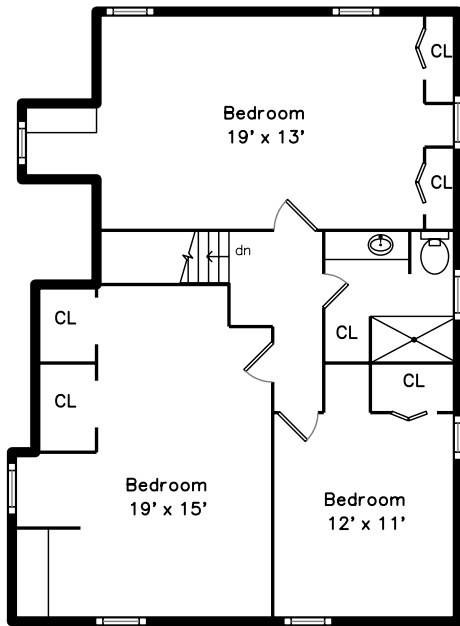

Upper

Main

40 Highland Street
Natick, MA 01760

PicturePlan by  vis-home
MORE THAN JUST A FLOORPLAN

Measurements may not be 100% accurate.
Floor plans are provided for convenience only.
Room sizes are not used to calculate area.

Family Room

Family Room

Family Room

Family Room

Family Room

Family Room

Dining Room

Dining Room

Living Room

Living Room

Living Room

Living Room

Living Room

Bedroom

Bedroom

Bedroom

Pantry

Bathroom

Deck

Deck

Deck

Deck

Bedroom

Bedroom