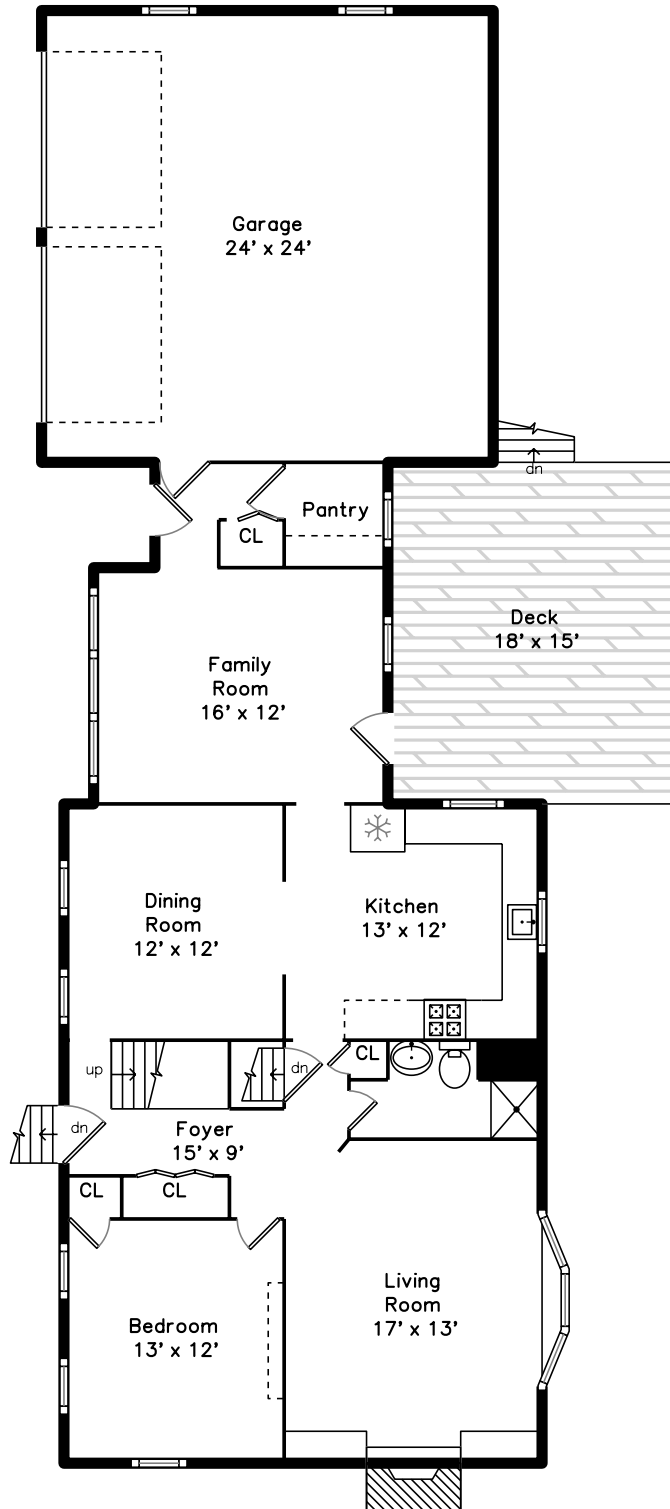

Upper

Main

40 Highland Street
Natick, MA 01760

PicturePlan by  vis-home
MORE THAN JUST A FLOORPLAN

Measurements may not be 100% accurate.
Floor plans are provided for convenience only.
Room sizes are not used to calculate area.

Upper

Main

Outside

Outside

Outside

Outside

Outside

Outside

Family Room

Family Room

Family Room

Family Room

Family Room

Family Room

Dining Room

Dining Room

Living Room

Living Room

Living Room

Living Room

Living Room

Bedroom

Bedroom

Bedroom