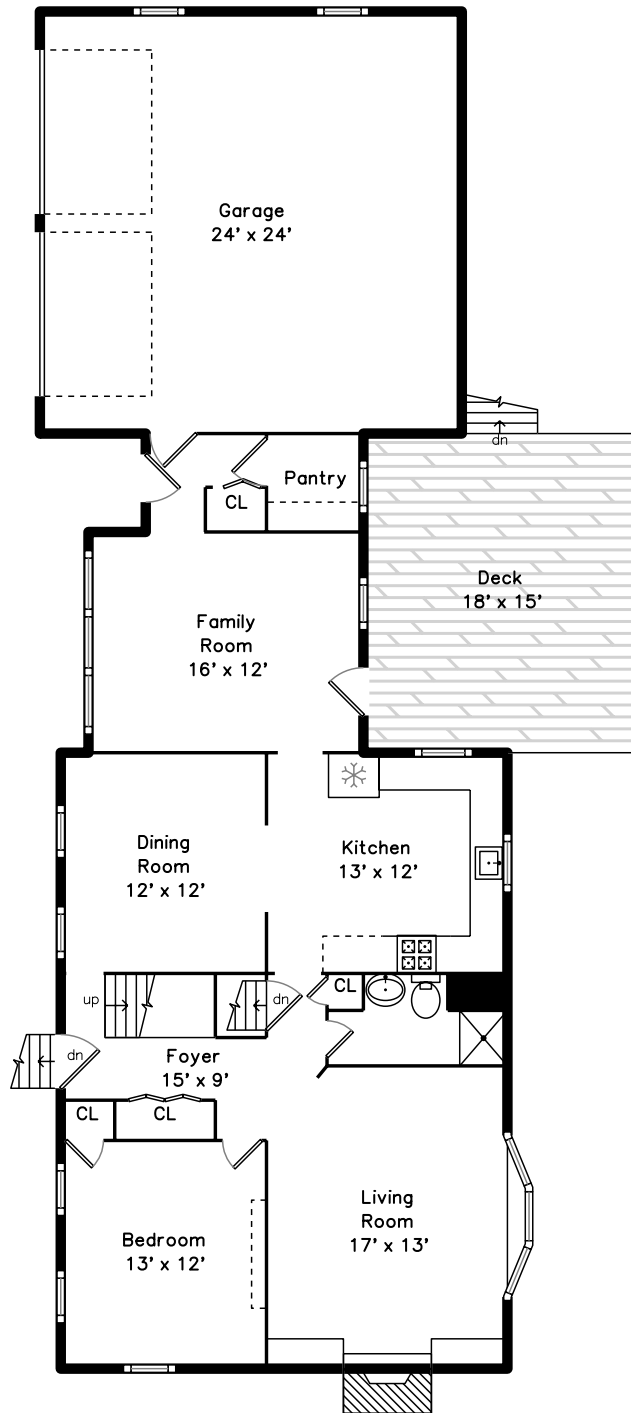

Upper

Main

40 Highland Street
Natick, MA 01760

PicturePlan by  vis-home
MORE THAN JUST A FLOORPLAN

Measurements may not be 100% accurate.
Floor plans are provided for convenience only.
Room sizes are not used to calculate area.

Upper

Main

Outside

Outside

Outside

Outside

Outside

Outside

Family Room

Family Room

Family Room

Family Room

Family Room

Family Room

Dining Room

Dining Room

Living Room

Living Room

Living Room

Living Room

Living Room

Bedroom

Bedroom

Bedroom