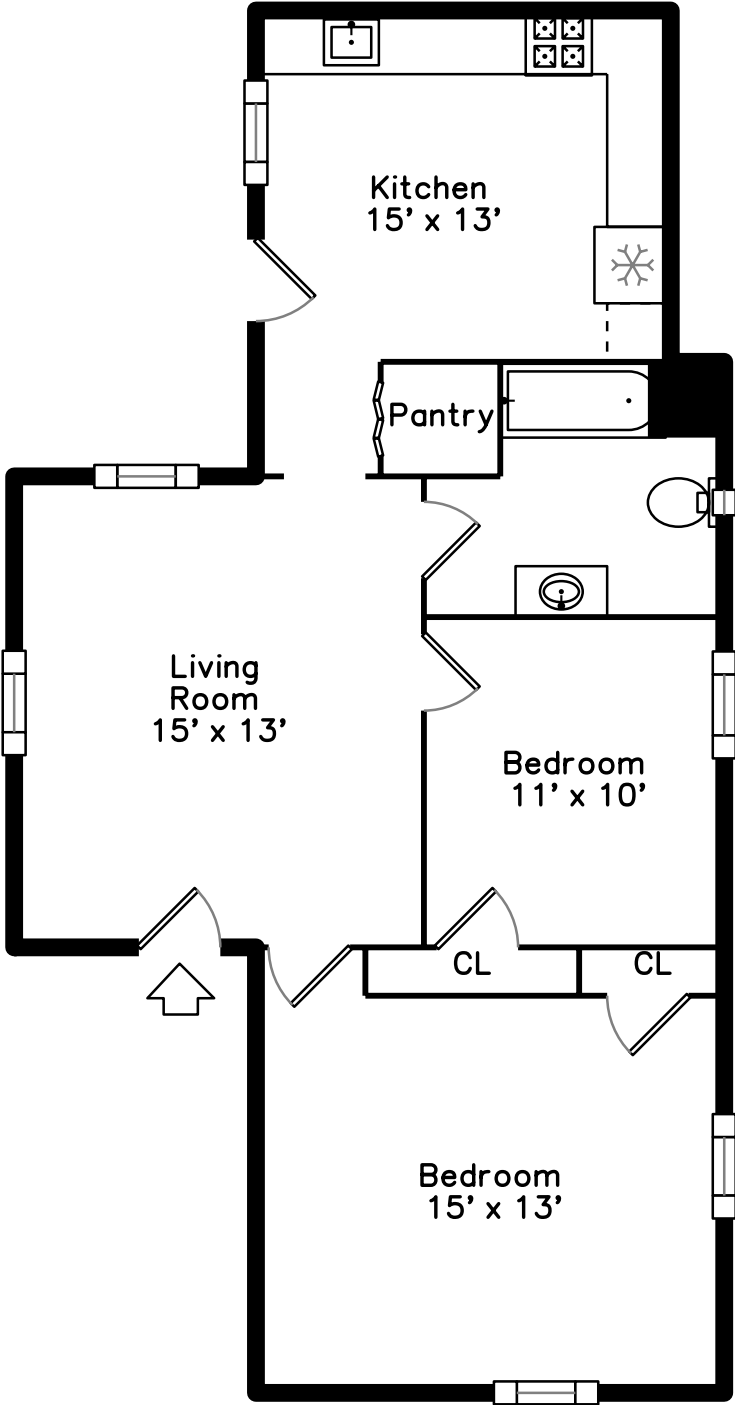

Main

Lower

**254 California Street A
Newton, MA 02458**

PicturePlan by  vis-home
MORE THAN JUST A FLOORPLAN

Measurements may not be 100% accurate.
Floor plans are provided for convenience only.
Room sizes are not used to calculate area.

Main

Lower

Outside

Outside

Outside

Back

Back

Back

Back

Back

Back

Living Room

Living Room

Living Room

Living Room

Kitchen

Kitchen

Kitchen

Kitchen

Bedroom

Bedroom

Bedroom

Bedroom

Bedroom