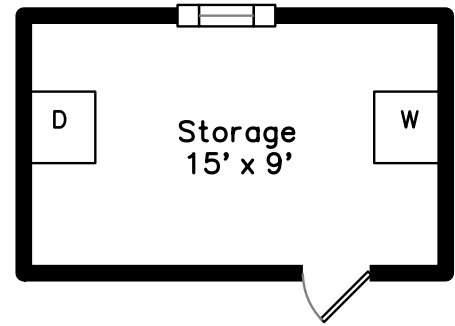

Main

Lower

**254 California Street A
Newton, MA 02458**

PicturePlan by  vis-home
MORE THAN JUST A FLOORPLAN

Measurements may not be 100% accurate.
Floor plans are provided for convenience only.
Room sizes are not used to calculate area.

Main

Lower

Outside

Outside

Outside

Back

Back

Back