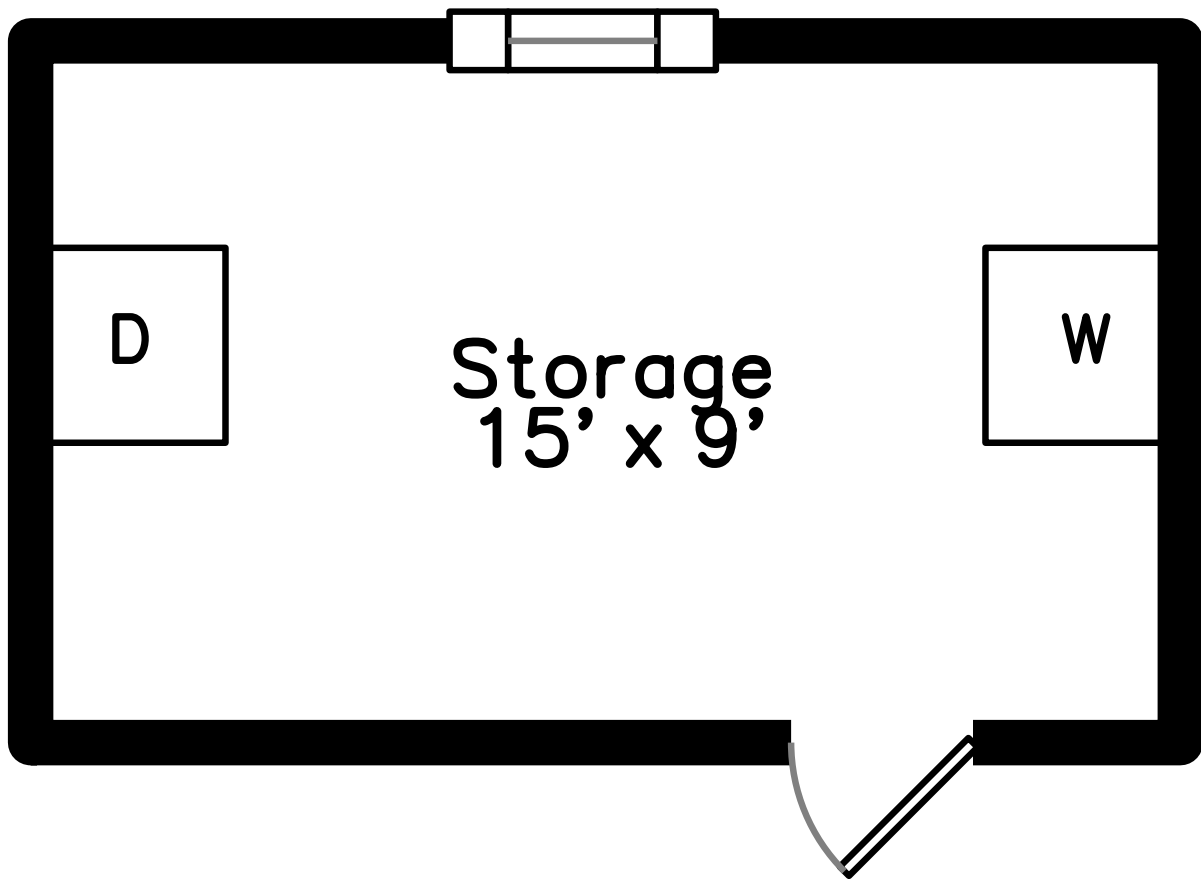

Main

Lower

**254 California Street A
Newton, MA 02458**

PicturePlan by  vis-home
MORE THAN JUST A FLOORPLAN

Measurements may not be 100% accurate.
Floor plans are provided for convenience only.
Room sizes are not used to calculate area.

Main

Lower

Outside

Outside

Outside

Back

Back

Back