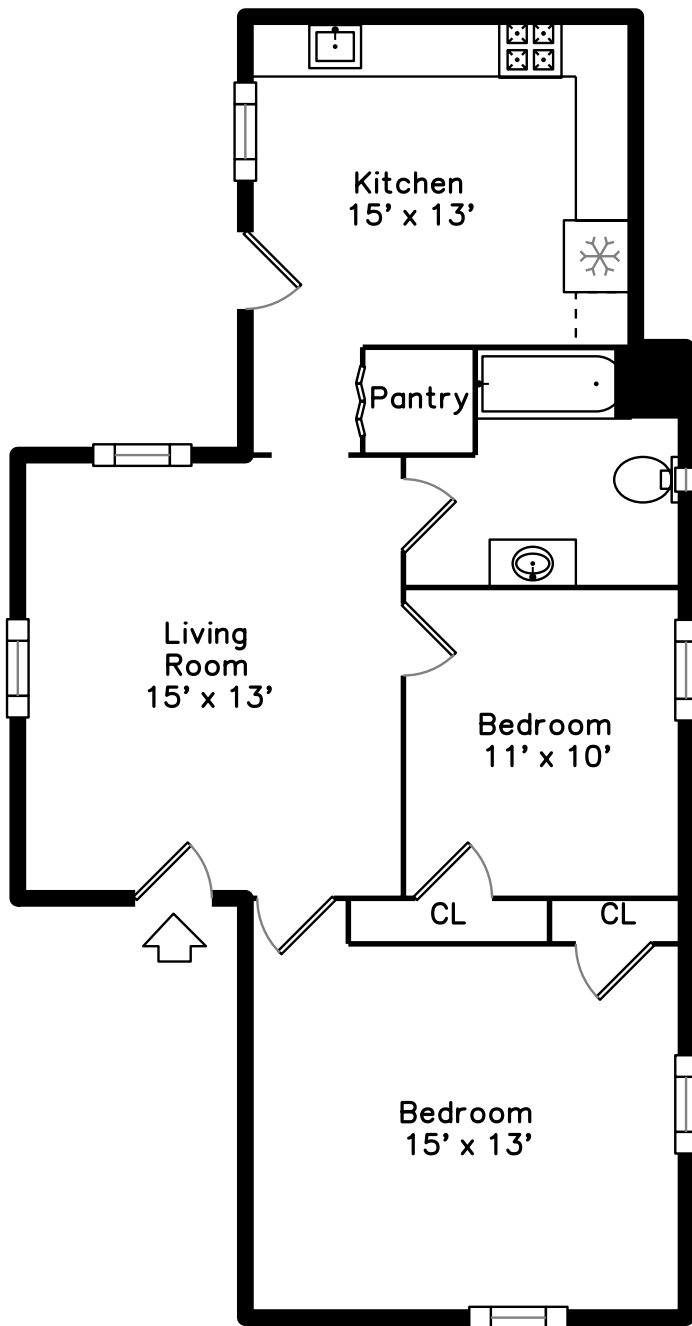

Main

Lower

**254 California Street A
Newton, MA 02458**

PicturePlan by  vis-home
MORE THAN JUST A FLOORPLAN

Measurements may not be 100% accurate.
Floor plans are provided for convenience only.
Room sizes are not used to calculate area.

Main

Lower

Outside

Outside

Outside

Back

Back

Back

Back

Back

Back

Living Room

Living Room

Living Room

Living Room

Kitchen

Kitchen

Kitchen

Kitchen

Bedroom

Bedroom

Bedroom

Bedroom

Bedroom