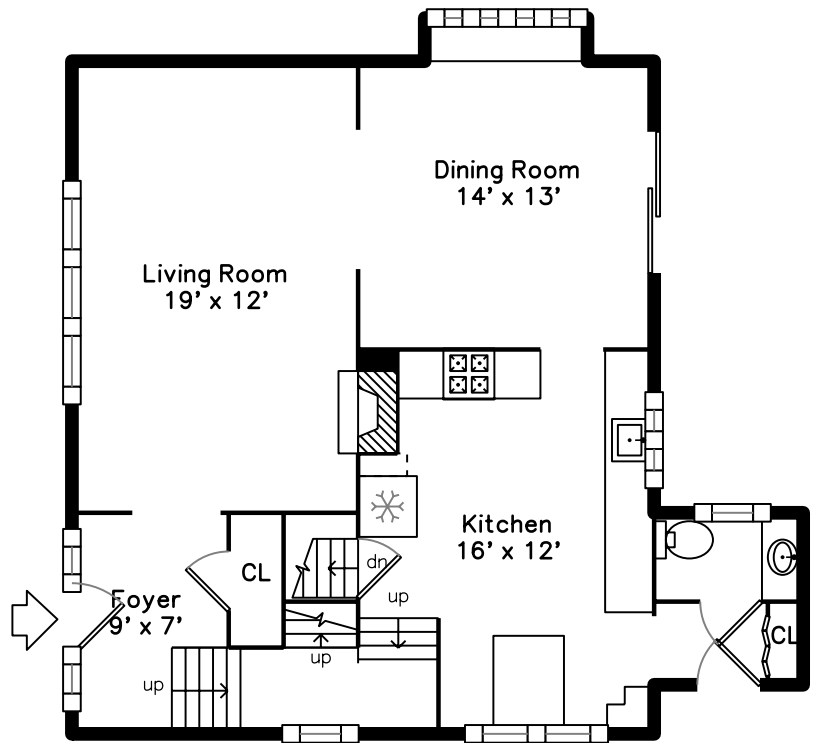

Upper

Lower

Main

68 Las Casas Street
Malden, MA 02148

PicturePlan by  vis-home

Measurements may not be 100% accurate.
Floor plans are provided for convenience only.
Room sizes are not used to calculate area.

Upper

Main

Lower

Outside

Outside

Outside

Outside

Outside

Outside

Outside

Porch

Foyer

Foyer

Living Room

Living Room

Living Room

Living Room

Living Room

Living Room

Dining Room

Dining Room

Dining Room

Dining Room

Kitchen