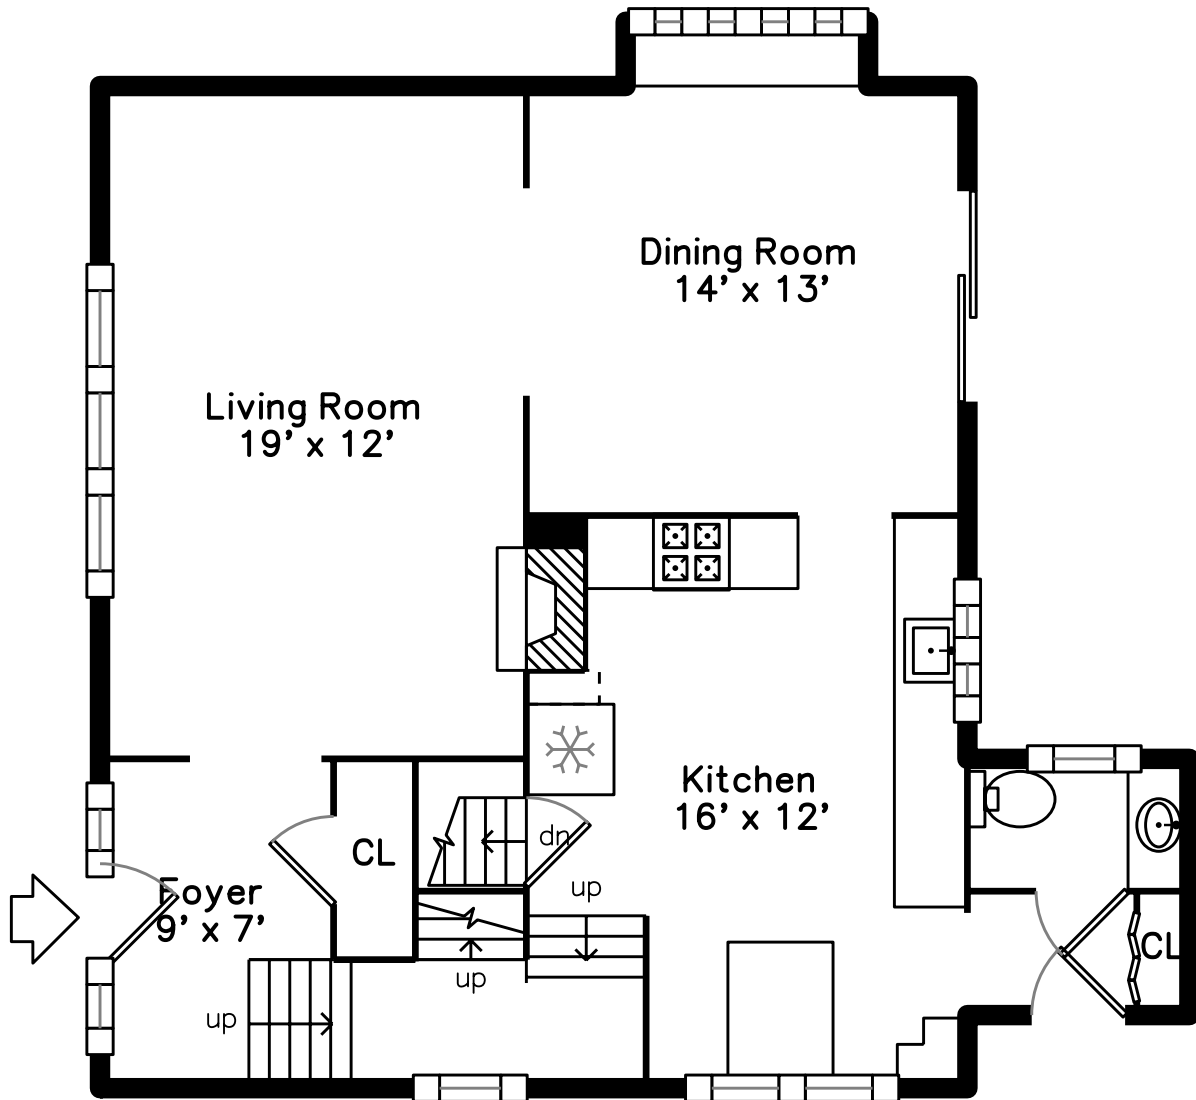

Upper

Lower

Main

68 Las Casas Street
Malden, MA 02148

PicturePlan by  vis-home

Measurements may not be 100% accurate.
Floor plans are provided for convenience only.
Room sizes are not used to calculate area.

Upper

Main

Lower

Outside

Outside

Outside

Outside

Outside

Outside

Outside

Porch

Foyer

Foyer

Living Room

Living Room

Living Room

Living Room

Living Room

Living Room

Dining Room

Dining Room

Dining Room

Dining Room

Kitchen