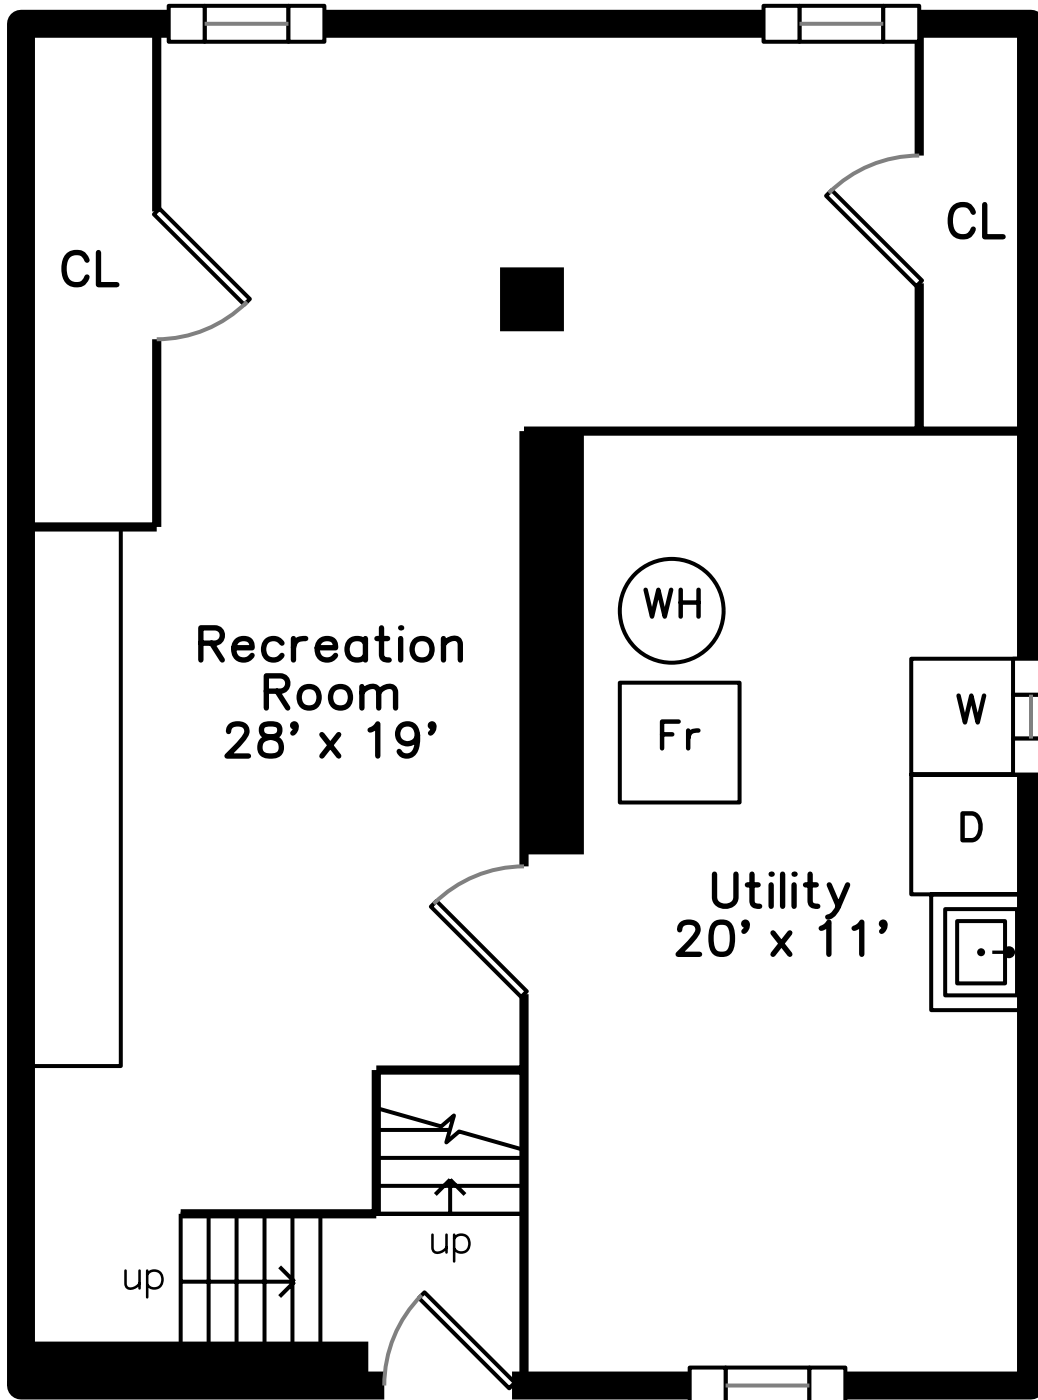

Upper

Lower

Main

68 Las Casas Street
Malden, MA 02148

PicturePlan by  vis-home

Measurements may not be 100% accurate.
Floor plans are provided for convenience only.
Room sizes are not used to calculate area.

Upper

Main

Lower

Outside

Outside

Outside

Outside

Outside

Outside

Outside

Porch

Foyer

Foyer

Living Room

Living Room

Living Room

Living Room

Living Room

Living Room

Dining Room

Dining Room

Dining Room

Dining Room

Kitchen