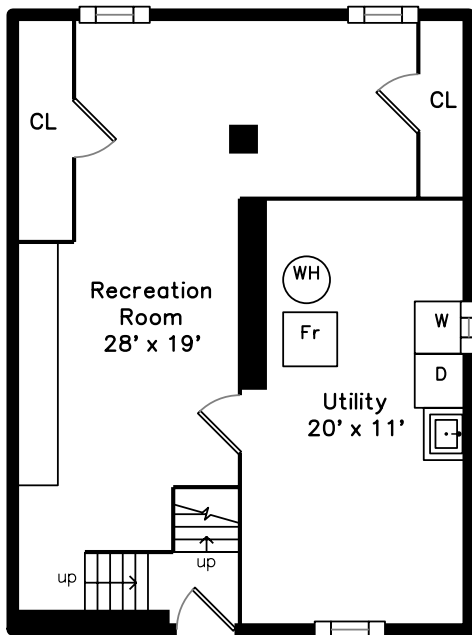

Upper

Lower

Main

68 Las Casas Street
Malden, MA 02148

PicturePlan by  vis-home

Measurements may not be 100% accurate.
Floor plans are provided for convenience only.
Room sizes are not used to calculate area.

Upper

Main

Lower

Outside

Outside

Outside

Outside

Outside

Outside

Outside

Porch

Foyer

Foyer

Living Room

Living Room

Living Room

Living Room

Living Room

Living Room

Dining Room

Dining Room

Dining Room

Dining Room

Kitchen