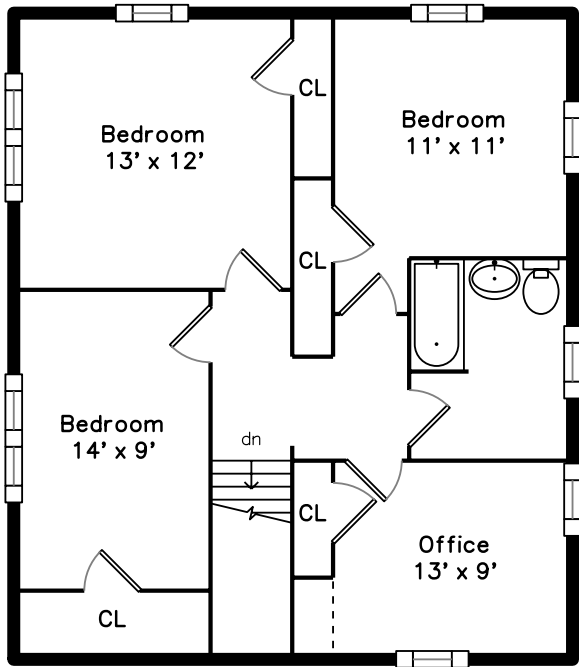

Upper

Lower

Main

68 Las Casas Street
Malden, MA 02148

PicturePlan by  vis-home

Measurements may not be 100% accurate.
Floor plans are provided for convenience only.
Room sizes are not used to calculate area.

Upper

Main

Lower

Outside

Outside

Outside

Outside

Outside

Outside

Outside

Porch

Foyer

Foyer

Living Room

Living Room

Living Room

Living Room

Living Room

Living Room

Dining Room

Dining Room

Dining Room

Dining Room

Kitchen