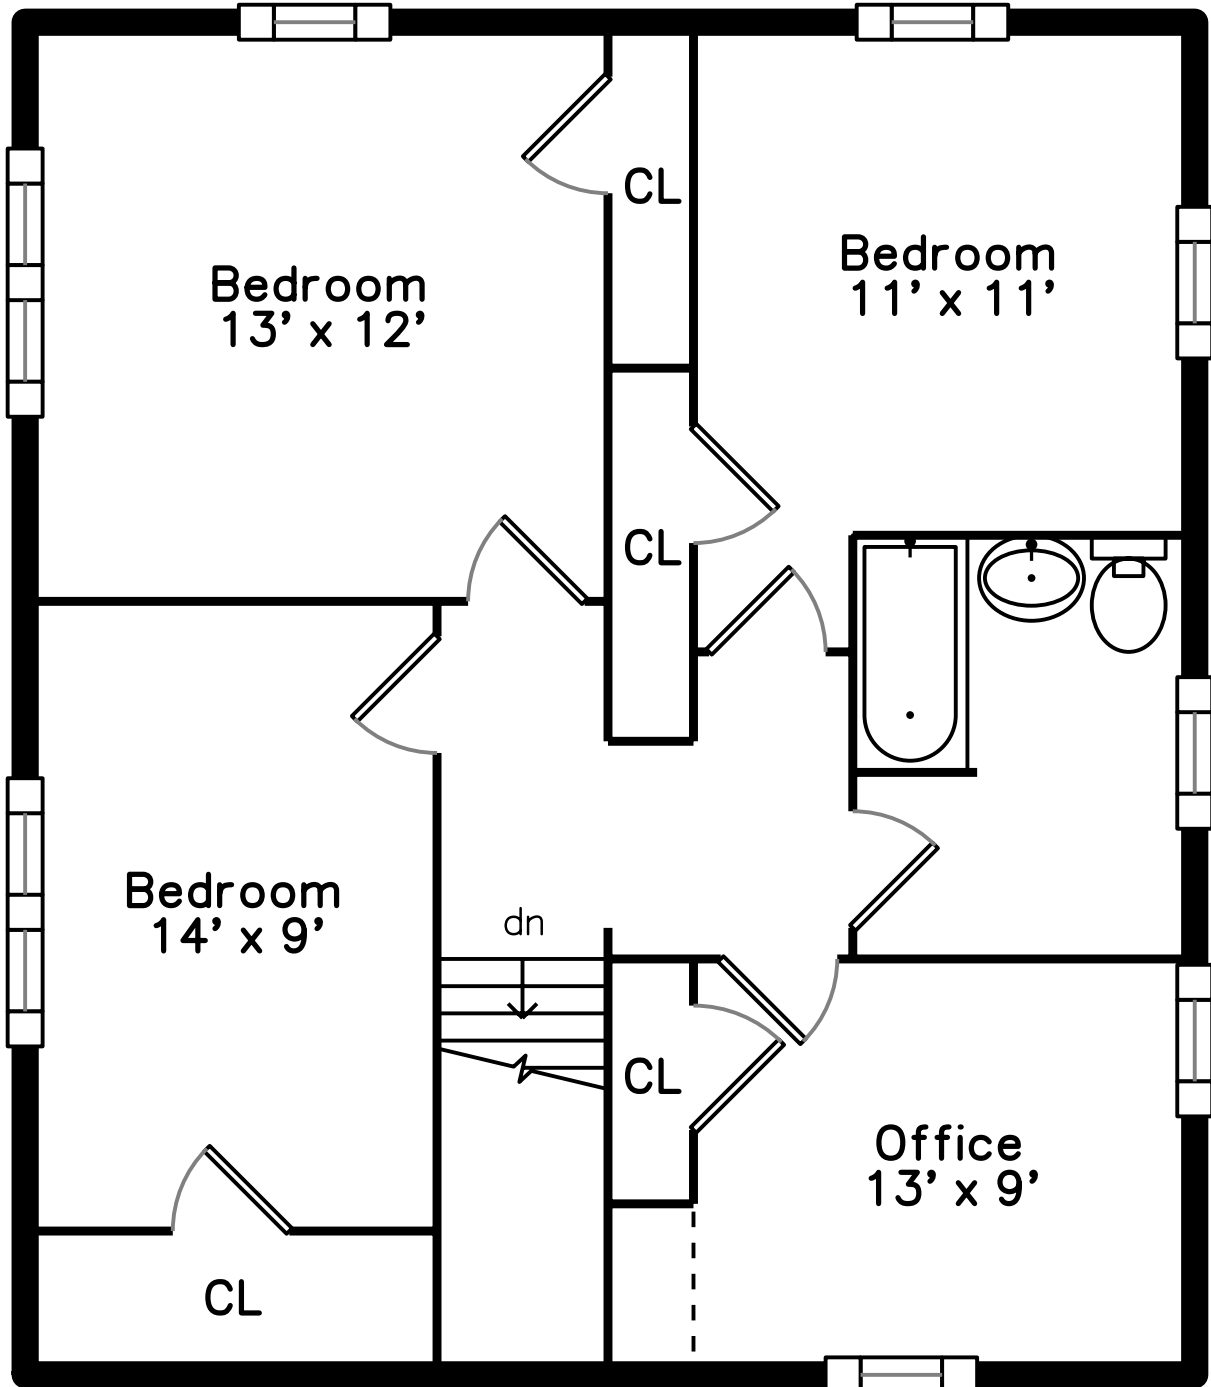

Upper

Lower

Main

68 Las Casas Street
Malden, MA 02148

PicturePlan by  vis-home

Measurements may not be 100% accurate.
Floor plans are provided for convenience only.
Room sizes are not used to calculate area.

Upper

Main

Lower

Outside

Outside

Outside

Outside

Outside

Outside

Outside

Porch

Foyer

Foyer

Living Room

Living Room

Living Room

Living Room

Living Room

Living Room

Dining Room

Dining Room

Dining Room

Dining Room

Kitchen