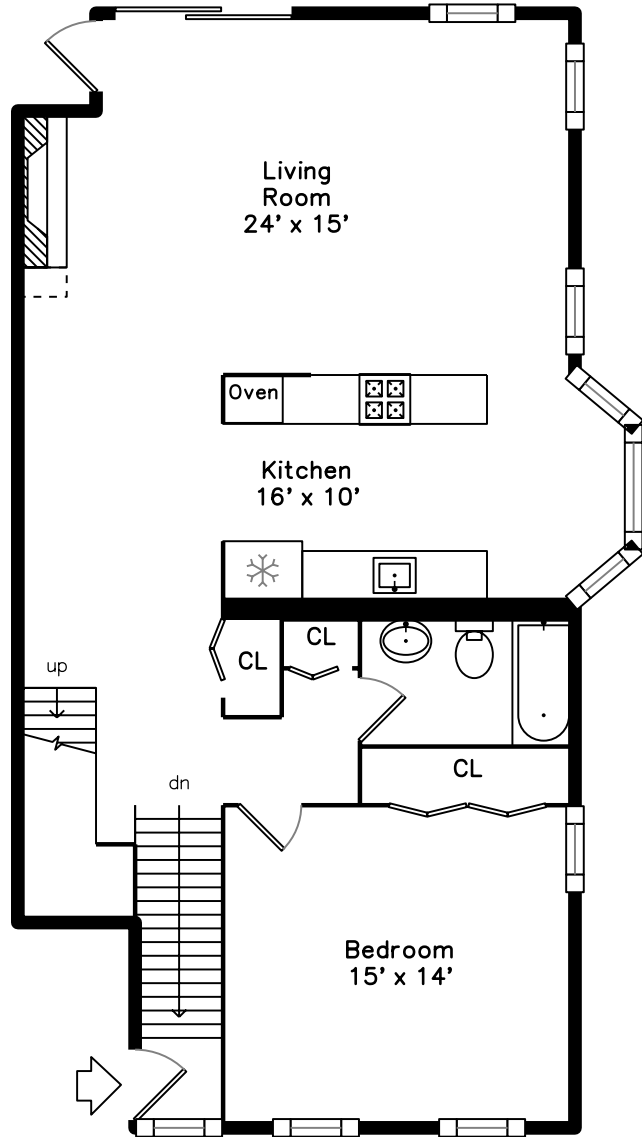

Upper

Main

28 North Stone Mill Drive 1124
Dedham, MA 02026

PicturePlan by  vis-home

Measurements may not be 100% accurate.
Floor plans are provided for convenience only.
Room sizes are not used to calculate area.

River

Living Room

Living Room

Living Room

Living Room

Living Room

Living Room

Kitchen

Kitchen

Kitchen

Kitchen

Breakfast

Hall

Hall

Bedroom

Bedroom

Bedroom

Bedroom

Bathroom

Deck

Deck

Primary Bedroom

Primary Bedroom

Primary Bedroom