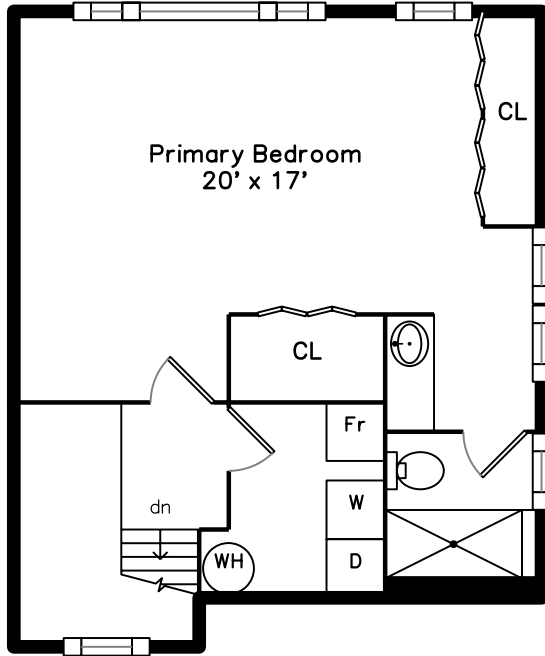

Upper

Main

28 North Stone Mill Drive 1124
Dedham, MA 02026

PicturePlan by  vis-home

Measurements may not be 100% accurate.
Floor plans are provided for convenience only.
Room sizes are not used to calculate area.

River

Living Room

Living Room

Living Room

Living Room

Living Room

Living Room

Kitchen

Kitchen

Kitchen

Kitchen

Breakfast

Hall

Hall

Bedroom

Bedroom

Bedroom

Bedroom

Bathroom

Deck

Deck

Primary Bedroom

Primary Bedroom

Primary Bedroom