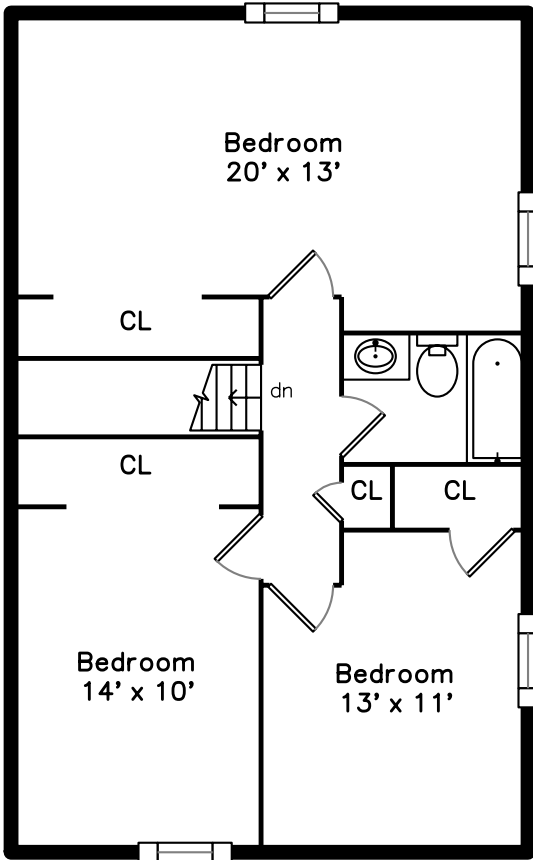

Upper

Main

12 Portsmouth Road
Amesbury, MA 01913

PicturePlan by  vis-home

Measurements may not be 100% accurate.
Floor plans are provided for convenience only.
Room sizes are not used to calculate area.

Upper

Main

Outside

Outside

Backyard

Backyard

Backyard

Living Room

Living Room

Dining Room

Dining Room

Kitchen

Kitchen

Bedroom

Bedroom

Bathroom

Bedroom

Bedroom

Bedroom

Bedroom

Bedroom

Bedroom

Bathroom