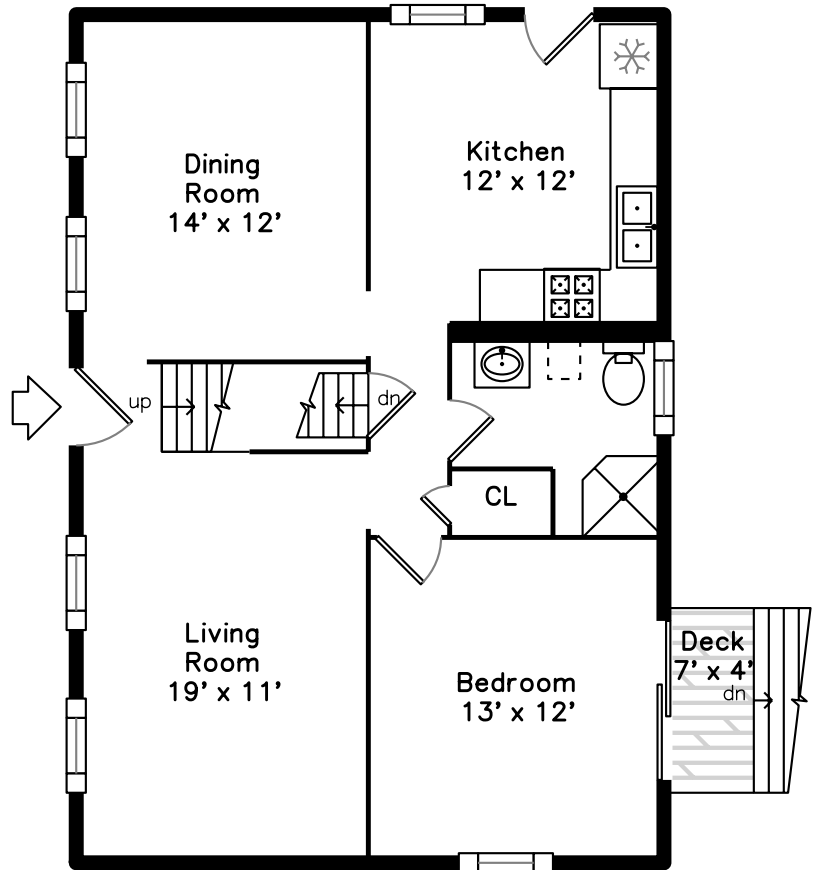

Upper

Main

12 Portsmouth Road
Amesbury, MA 01913

PicturePlan by  vis-home

Measurements may not be 100% accurate.
Floor plans are provided for convenience only.
Room sizes are not used to calculate area.

Upper

Main

Outside

Outside

Backyard

Backyard

Backyard

Living Room

Living Room

Dining Room

Dining Room

Kitchen

Kitchen

Bedroom

Bedroom

Bathroom

Bedroom

Bedroom

Bedroom

Bedroom

Bedroom

Bedroom

Bathroom