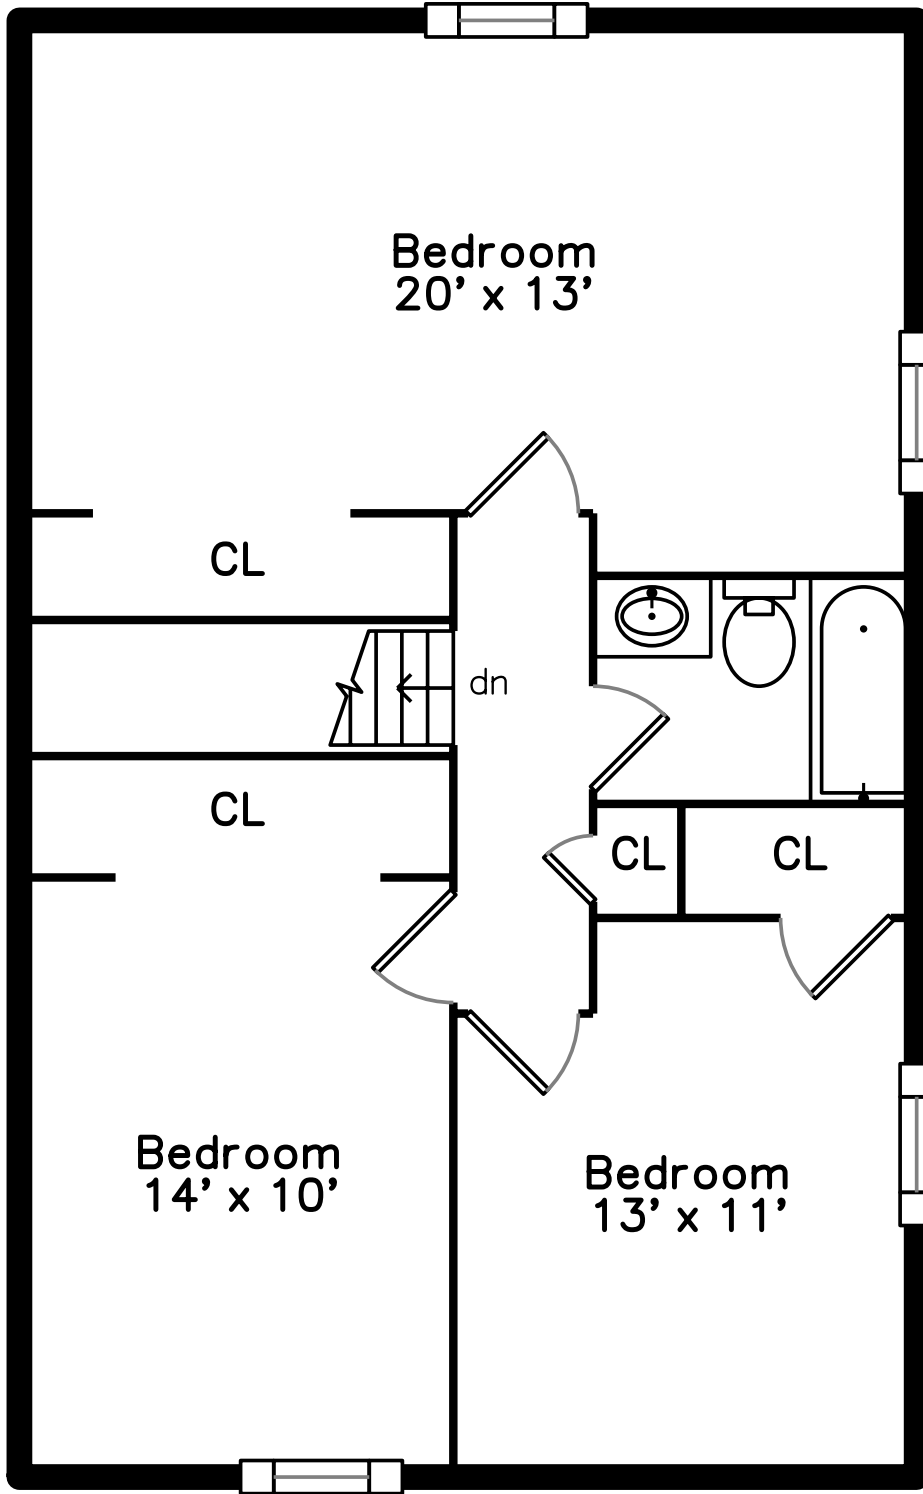

Upper

Main

12 Portsmouth Road
Amesbury, MA 01913

PicturePlan by  vis-home

Measurements may not be 100% accurate.
Floor plans are provided for convenience only.
Room sizes are not used to calculate area.

Upper

Main

Outside

Outside

Backyard

Backyard

Backyard

Living Room

Living Room

Dining Room

Dining Room

Kitchen

Kitchen

Bedroom

Bedroom

Bathroom

Bedroom

Bedroom

Bedroom

Bedroom

Bedroom

Bedroom

Bathroom