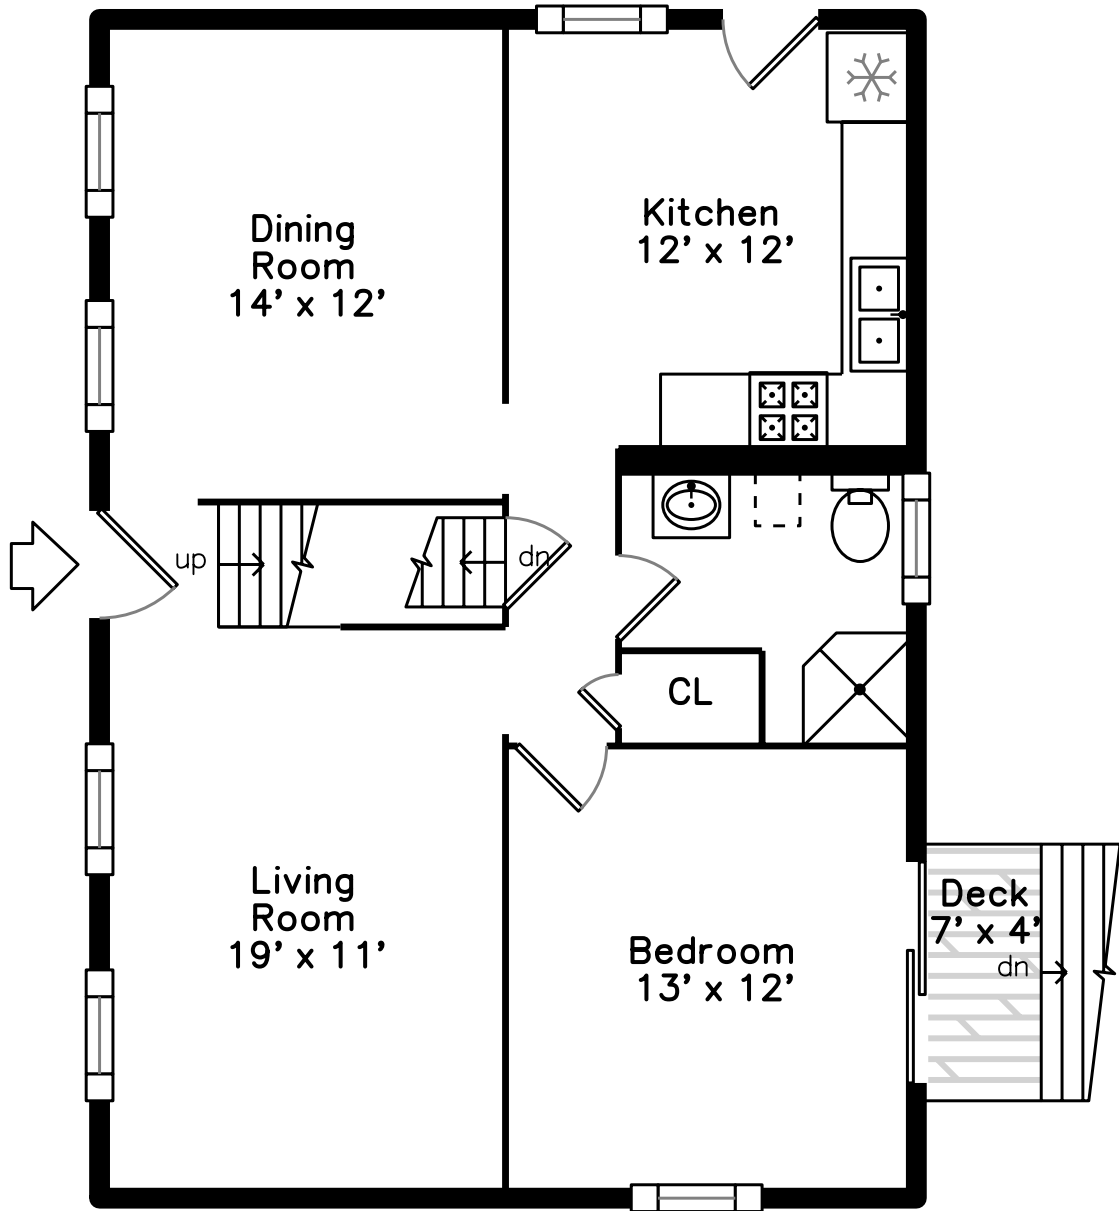

Upper

Main

12 Portsmouth Road
Amesbury, MA 01913

PicturePlan by  vis-home

Measurements may not be 100% accurate.
Floor plans are provided for convenience only.
Room sizes are not used to calculate area.

Upper

Main

Outside

Outside

Backyard

Backyard

Backyard

Living Room

Living Room

Dining Room

Dining Room

Kitchen

Kitchen

Bedroom

Bedroom

Bathroom

Bedroom

Bedroom

Bedroom

Bedroom

Bedroom

Bedroom

Bathroom