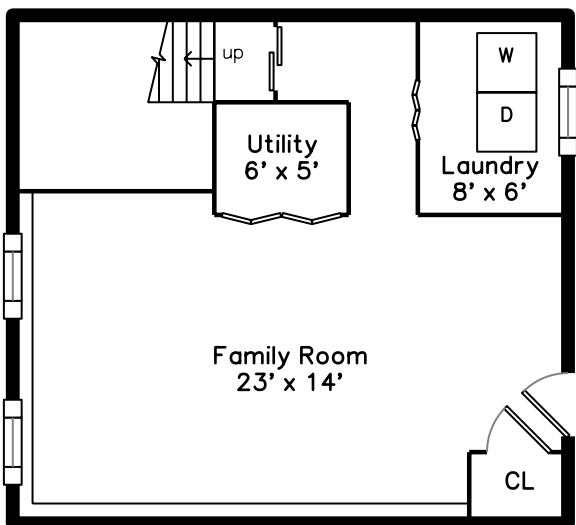

# Upper

# Main

# Lower

30 Hamilton Avenue  
Billerica, MA 01821

PicturePlan by  vis-home

Measurements may not be 100% accurate.  
Floor plans are provided for convenience only.  
Room sizes are not used to calculate area.