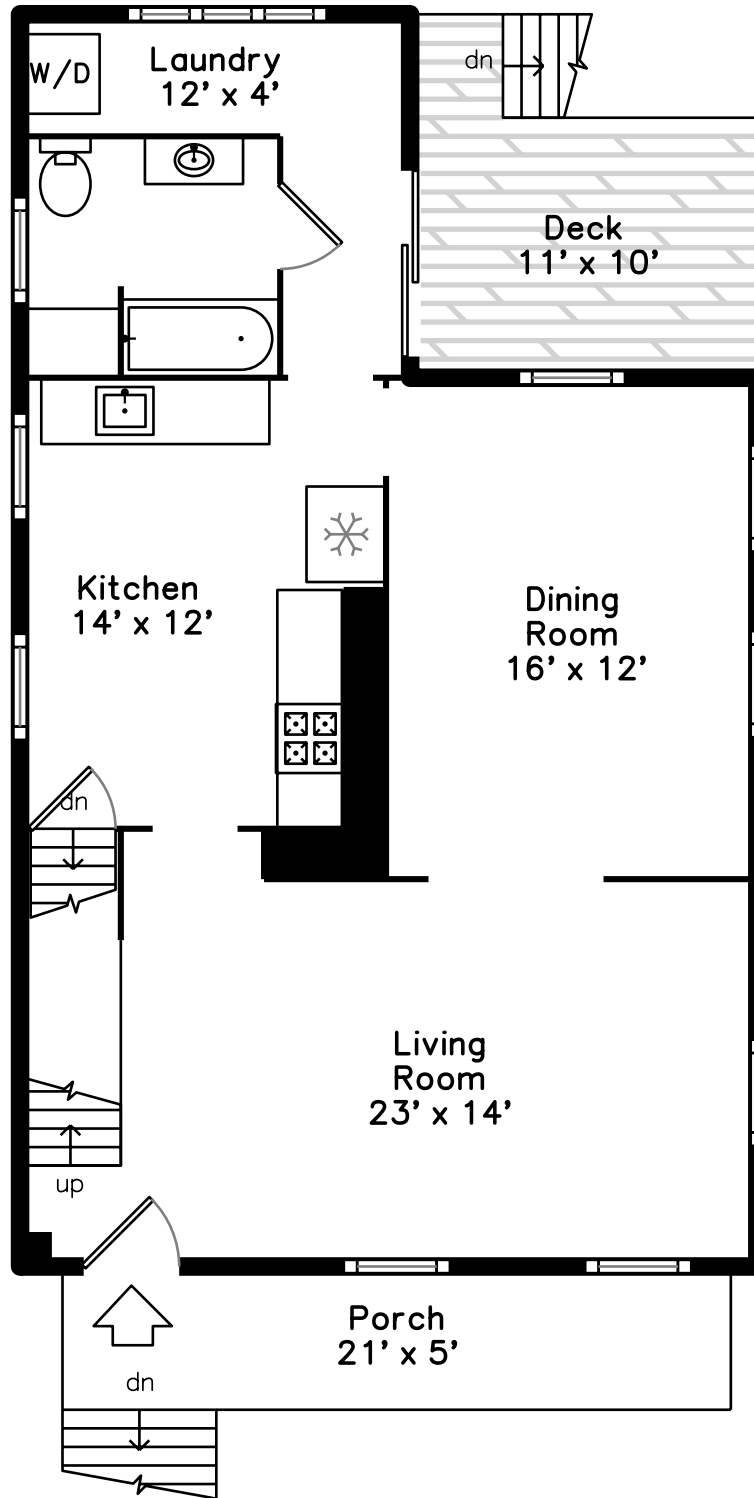

Upper

Main

Basement

37 Franklin Street
Peabody, MA 01960

PicturePlan by  vis-home

Measurements may not be 100% accurate.
Floor plans are provided for convenience only.
Room sizes are not used to calculate area.

Upper

Main

Basement

Outside

Outside

Outside

Backyard

Living Room

Living Room

Living Room

Dining Room

Dining Room

Kitchen

Kitchen

Bathroom

Bathroom

Laundry

Porch

Deck

Bedroom

Bedroom

Bedroom

Bedroom

Bedroom