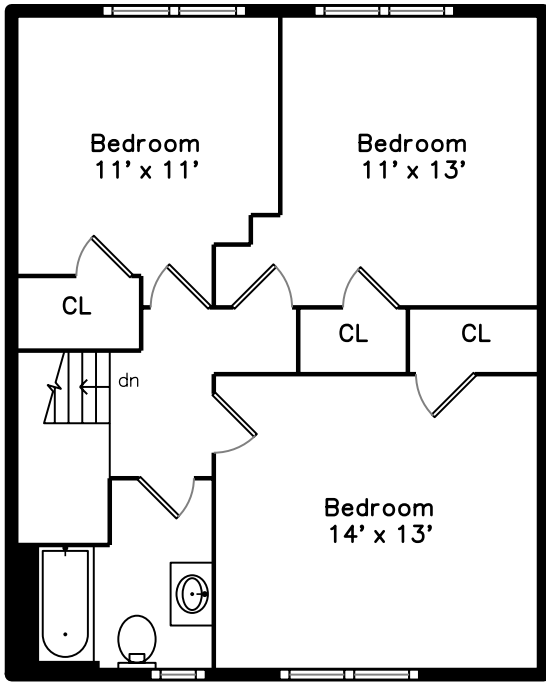

Upper

Main

Basement

37 Franklin Street
Peabody, MA 01960

PicturePlan by  vis-home

Measurements may not be 100% accurate.
Floor plans are provided for convenience only.
Room sizes are not used to calculate area.

Upper

Main

Basement

Outside

Outside

Outside

Backyard

Living Room

Living Room

Living Room

Dining Room

Dining Room

Kitchen

Kitchen

Bathroom

Bathroom

Laundry

Porch

Deck

Bedroom

Bedroom

Bedroom

Bedroom

Bedroom