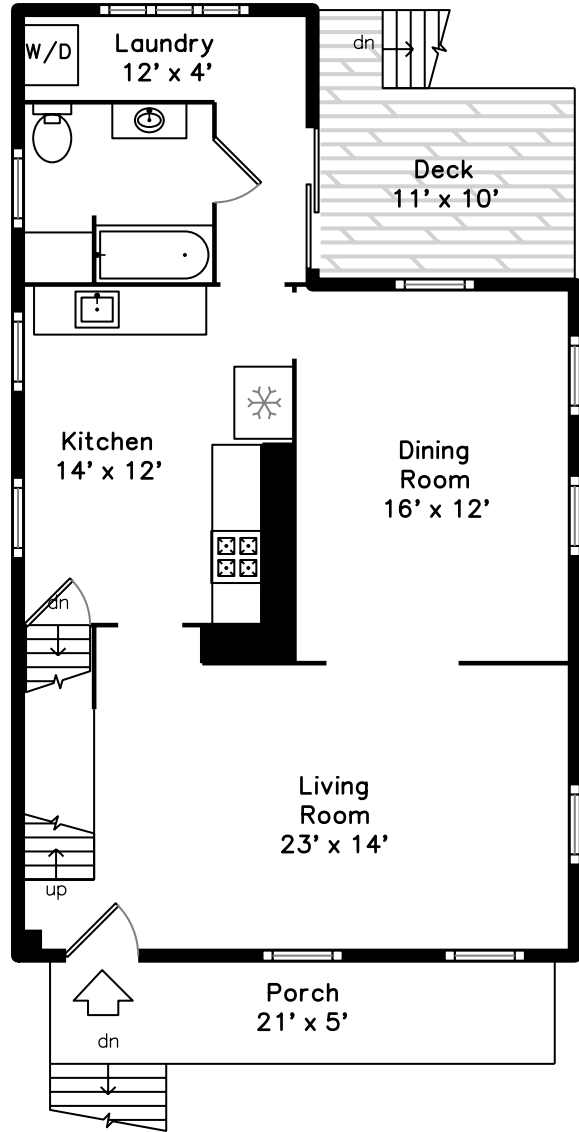

Upper

Main

Basement

37 Franklin Street
Peabody, MA 01960

PicturePlan by  vis-home

Measurements may not be 100% accurate.
Floor plans are provided for convenience only.
Room sizes are not used to calculate area.

Upper

Main

Basement

Outside

Outside

Outside

Backyard

Living Room

Living Room

Living Room

Dining Room

Dining Room

Kitchen

Kitchen

Bathroom

Bathroom

Bedroom

Bathroom