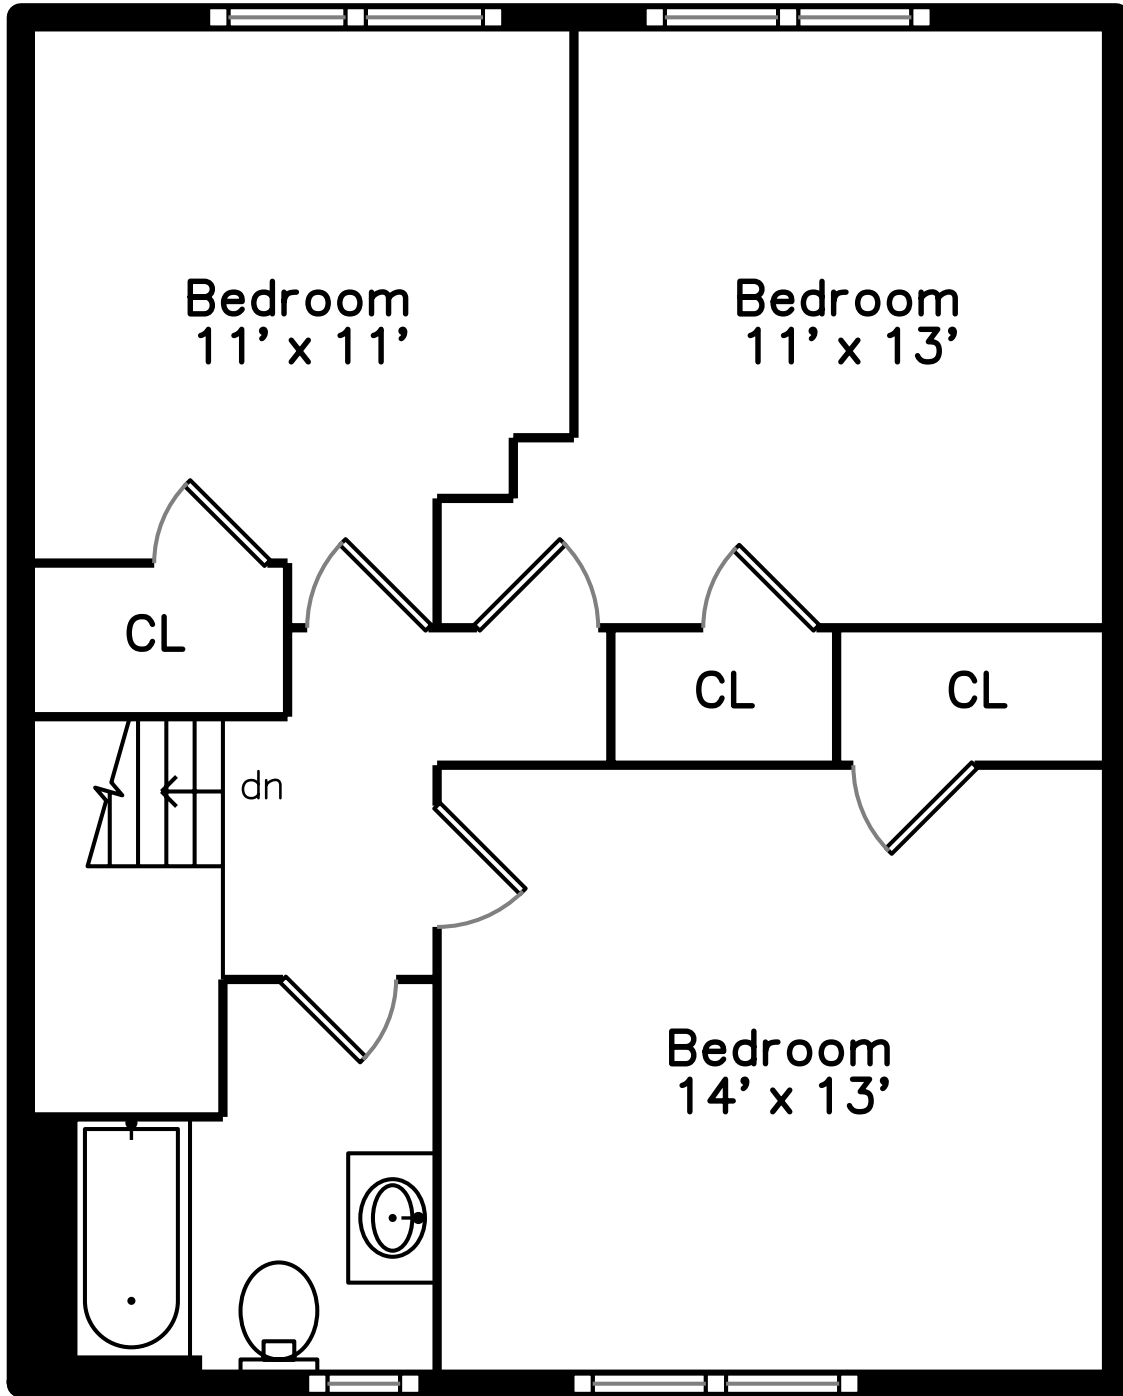

Upper

Main

Basement

37 Franklin Street
Peabody, MA 01960

PicturePlan by  vis-home

Measurements may not be 100% accurate.
Floor plans are provided for convenience only.
Room sizes are not used to calculate area.

Upper

Main

Basement

Outside

Outside

Outside

Backyard

Living Room

Living Room

Living Room

Dining Room

Dining Room

Kitchen

Kitchen

Bathroom

Bathroom

Laundry

Porch

Deck

Bedroom

Bedroom

Bedroom

Bedroom

Bedroom