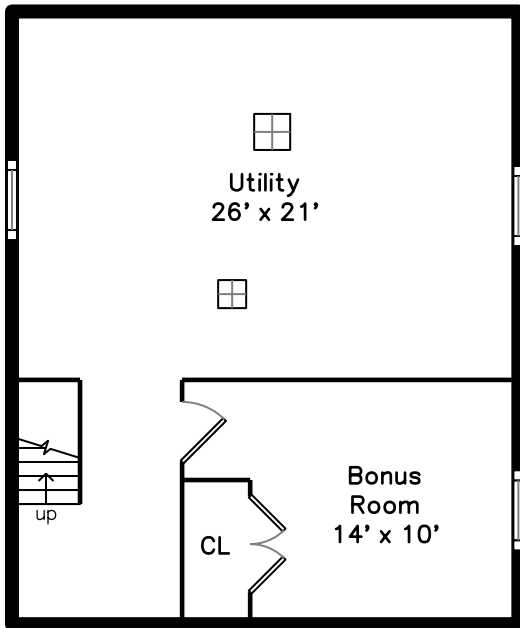

Upper

Main

Basement

37 Franklin Street
Peabody, MA 01960

PicturePlan by  vis-home

Measurements may not be 100% accurate.
Floor plans are provided for convenience only.
Room sizes are not used to calculate area.

Upper

Main

Basement

Outside

Outside

Outside

Backyard

Living Room

Living Room

Living Room

Dining Room

Dining Room

Kitchen

Kitchen

Bathroom

Bathroom

Bedroom

Bathroom