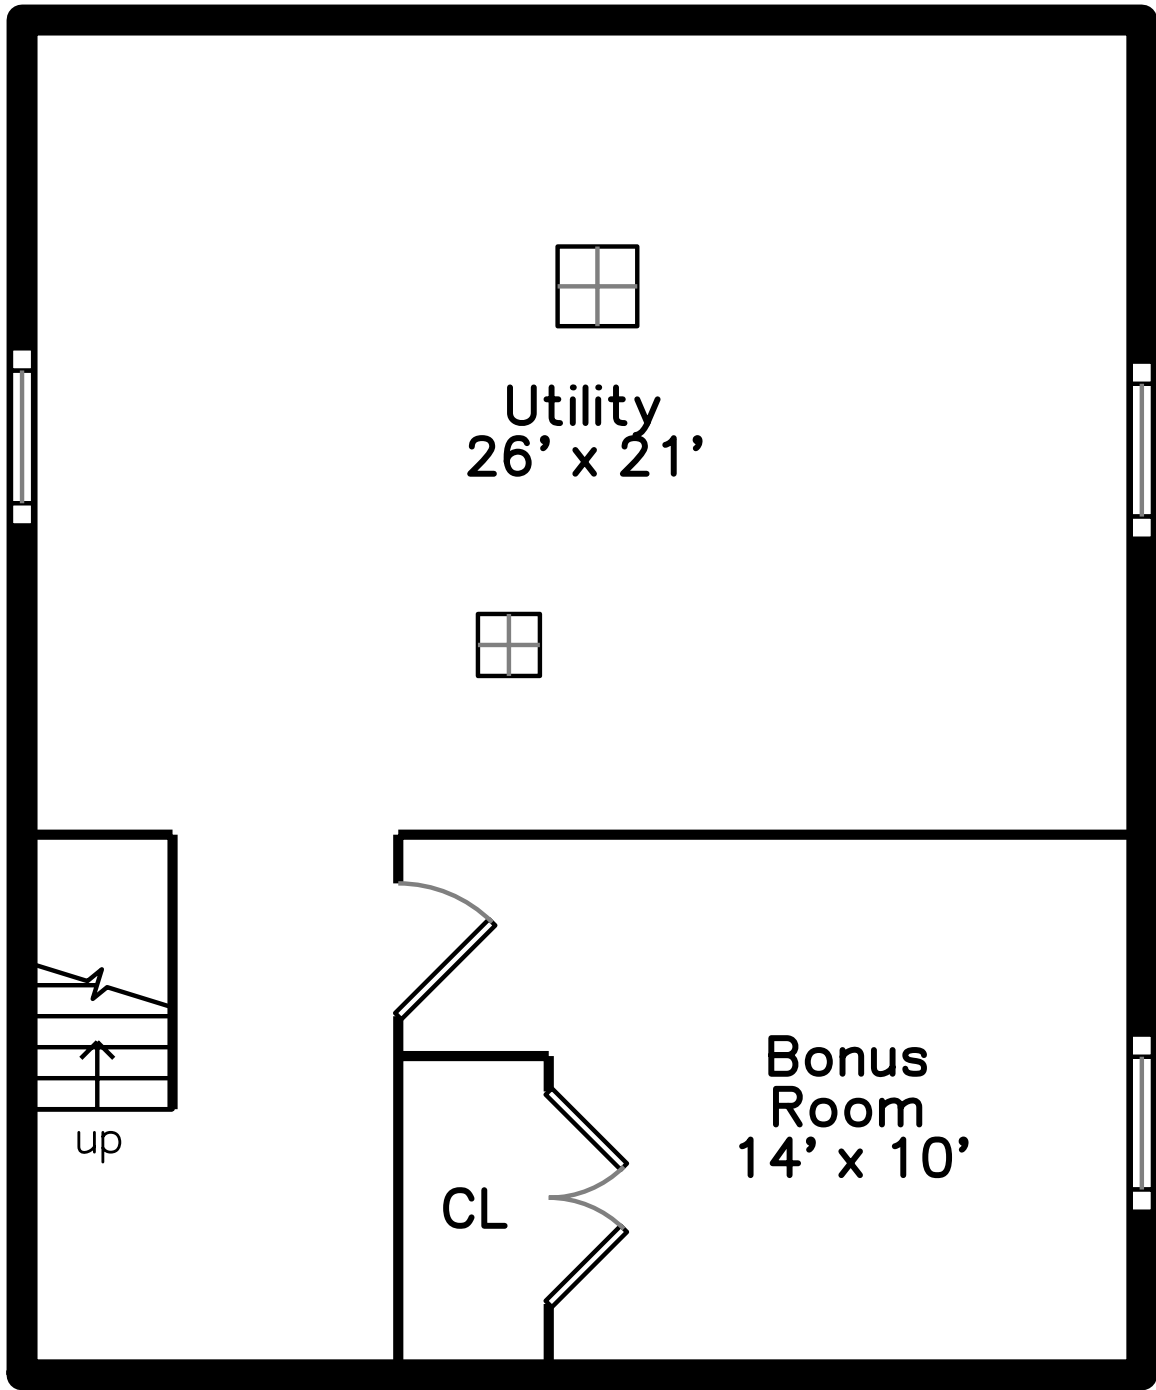

Upper

Main

Basement

37 Franklin Street
Peabody, MA 01960

PicturePlan by  vis-home

Measurements may not be 100% accurate.
Floor plans are provided for convenience only.
Room sizes are not used to calculate area.

Upper

Main

Basement

Outside

Outside

Outside

Backyard

Living Room

Living Room

Living Room

Dining Room

Dining Room

Kitchen

Kitchen

Bathroom

Bathroom

Laundry

Porch

Deck

Bedroom

Bedroom

Bedroom

Bedroom

Bedroom