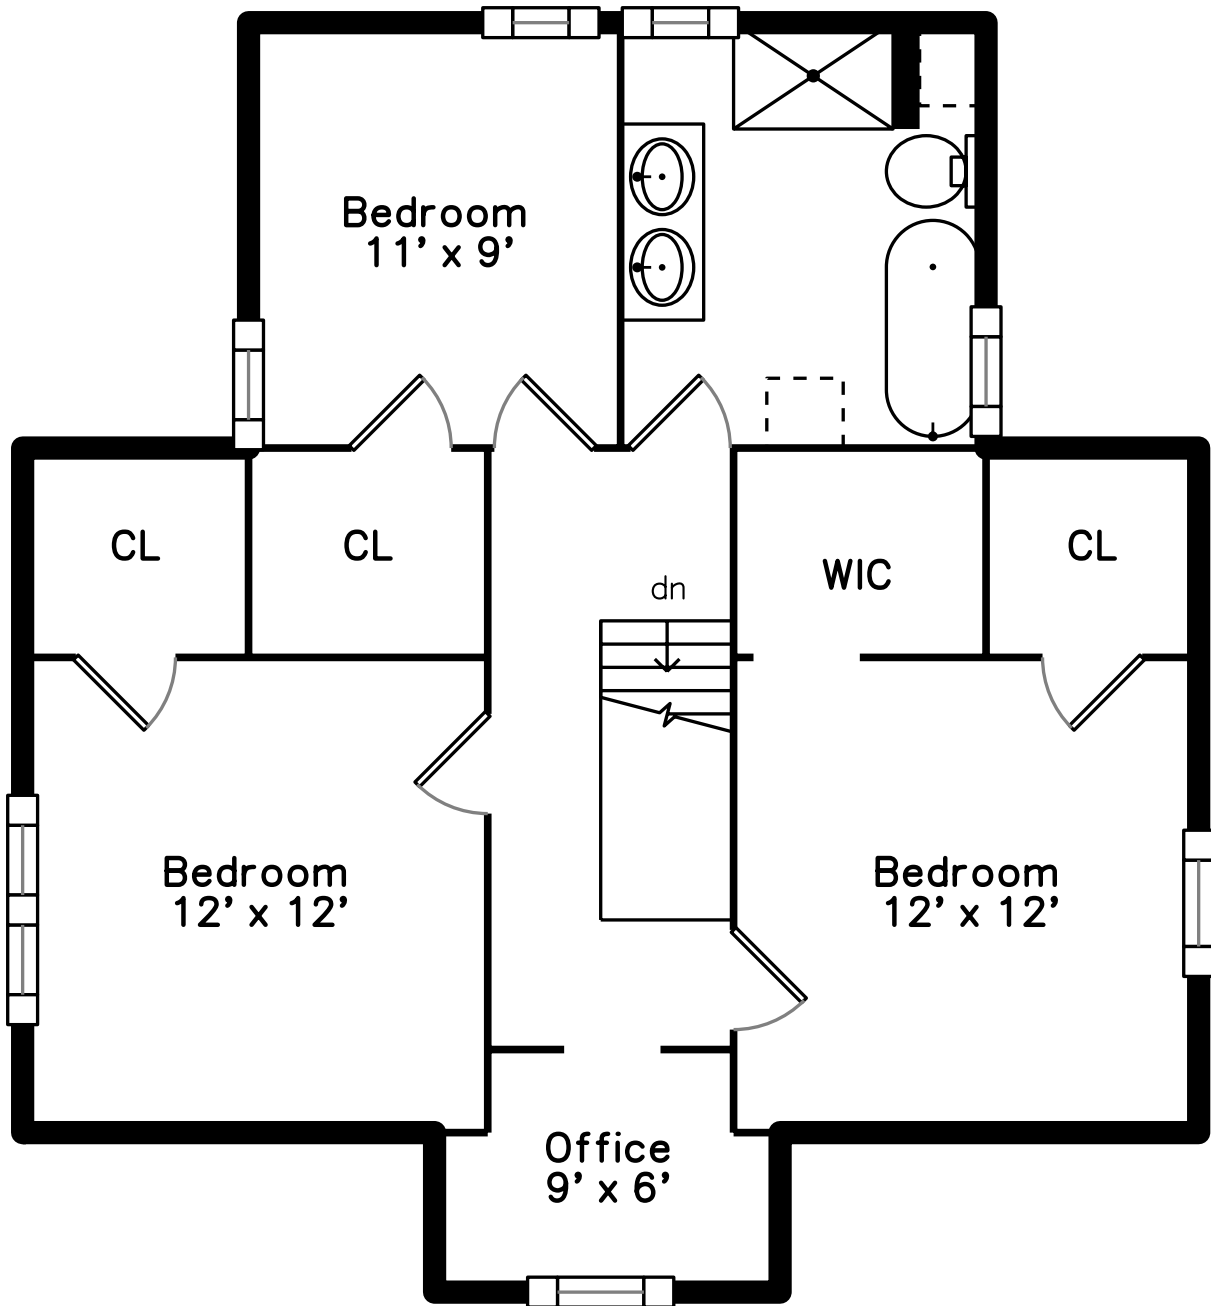

# Main

# Lower

497 Auburn Street  
Newton, MA 02466

PicturePlan by  vis-home

Measurements may not be 100% accurate.  
Floor plans are provided for convenience only.  
Room sizes are not used to calculate area.

# Upper

Living Room

Living Room

Living Room

Living Room

Dining Room

Dining Room

Dining Room

Dining Room