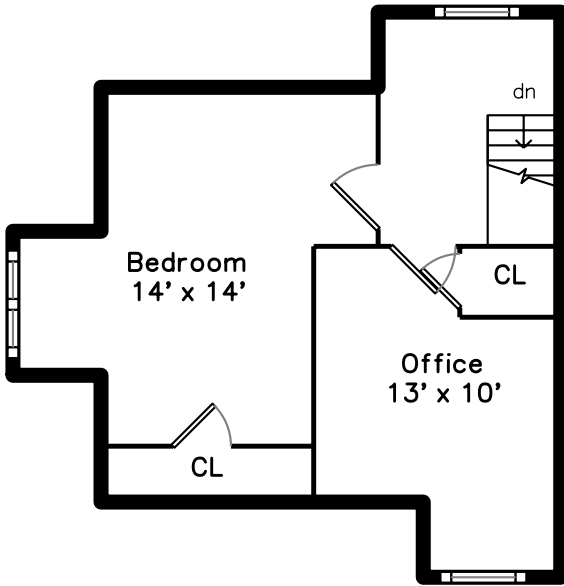

Main

Top

Upper

Lower

501 Washington Street
Winchester, MA 01890

PicturePlan by  vis-home

Measurements may not be 100% accurate.
Floor plans are provided for convenience only.
Room sizes are not used to calculate area.

Top

Upper

Main

Lower

Outside

Outside

Back

Back

Back

Living Room

Living Room

Foyer

Kitchen

Kitchen

Kitchen

Kitchen

Bathroom

Primary Bedroom

Primary Bedroom

Primary Bedroom

Bedroom

Bedroom

Bathroom

Bedroom