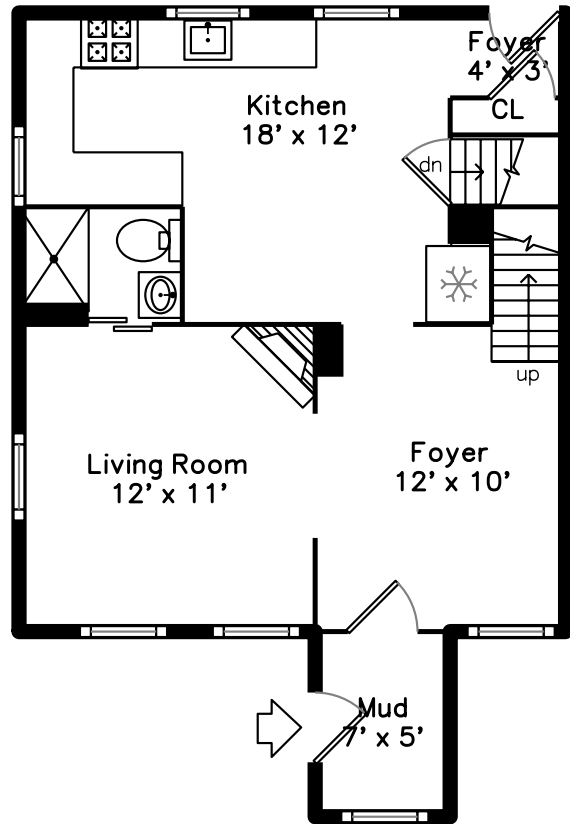

Main

Top

Upper

Lower

501 Washington Street
Winchester, MA 01890

PicturePlan by  vis-home

Measurements may not be 100% accurate.
Floor plans are provided for convenience only.
Room sizes are not used to calculate area.

Top

Upper

Main

Lower

Outside

Outside

Back

Back

Back

Living Room

Living Room

Foyer

Kitchen

Kitchen

Kitchen

Kitchen

Bathroom

Primary Bedroom

Primary Bedroom

Primary Bedroom

Bedroom

Bedroom

Bathroom

Bedroom