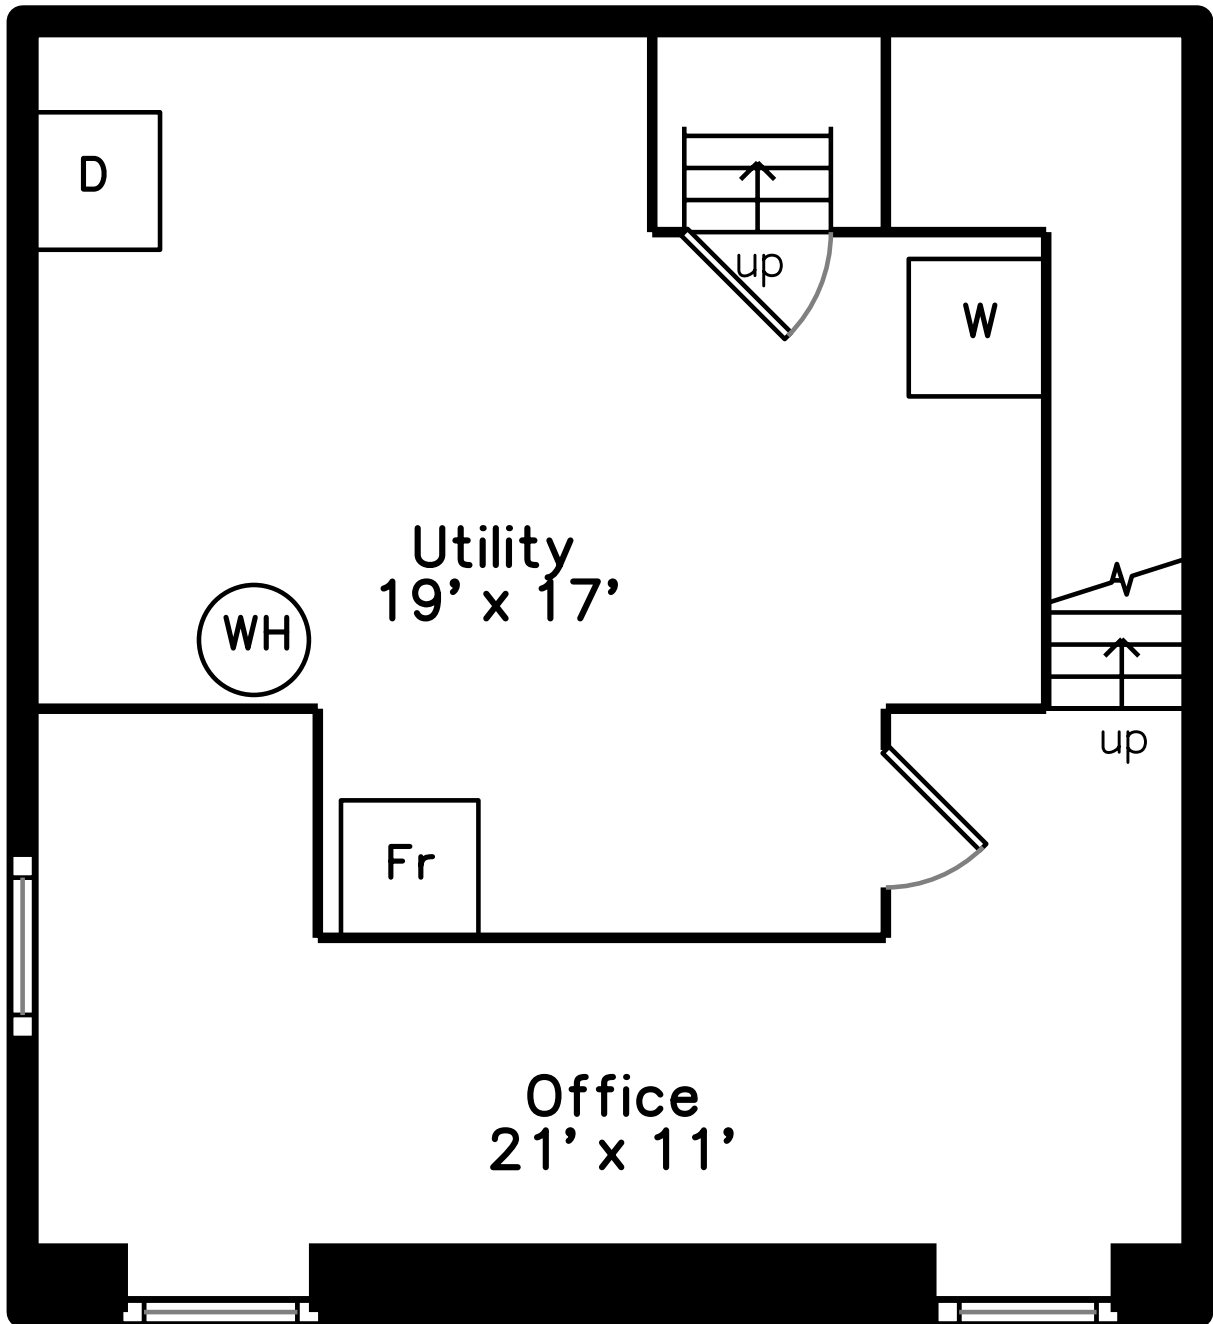

Main

Top

Upper

Lower

501 Washington Street
Winchester, MA 01890

PicturePlan by  vis-home

Measurements may not be 100% accurate.
Floor plans are provided for convenience only.
Room sizes are not used to calculate area.

Top

Upper

Main

Lower

Outside

Outside

Back

Back

Back

Living Room

Living Room

Foyer

Kitchen

Kitchen

Kitchen

Kitchen

Bathroom

Primary Bedroom

Primary Bedroom

Primary Bedroom

Bedroom

Bedroom

Bathroom

Bedroom