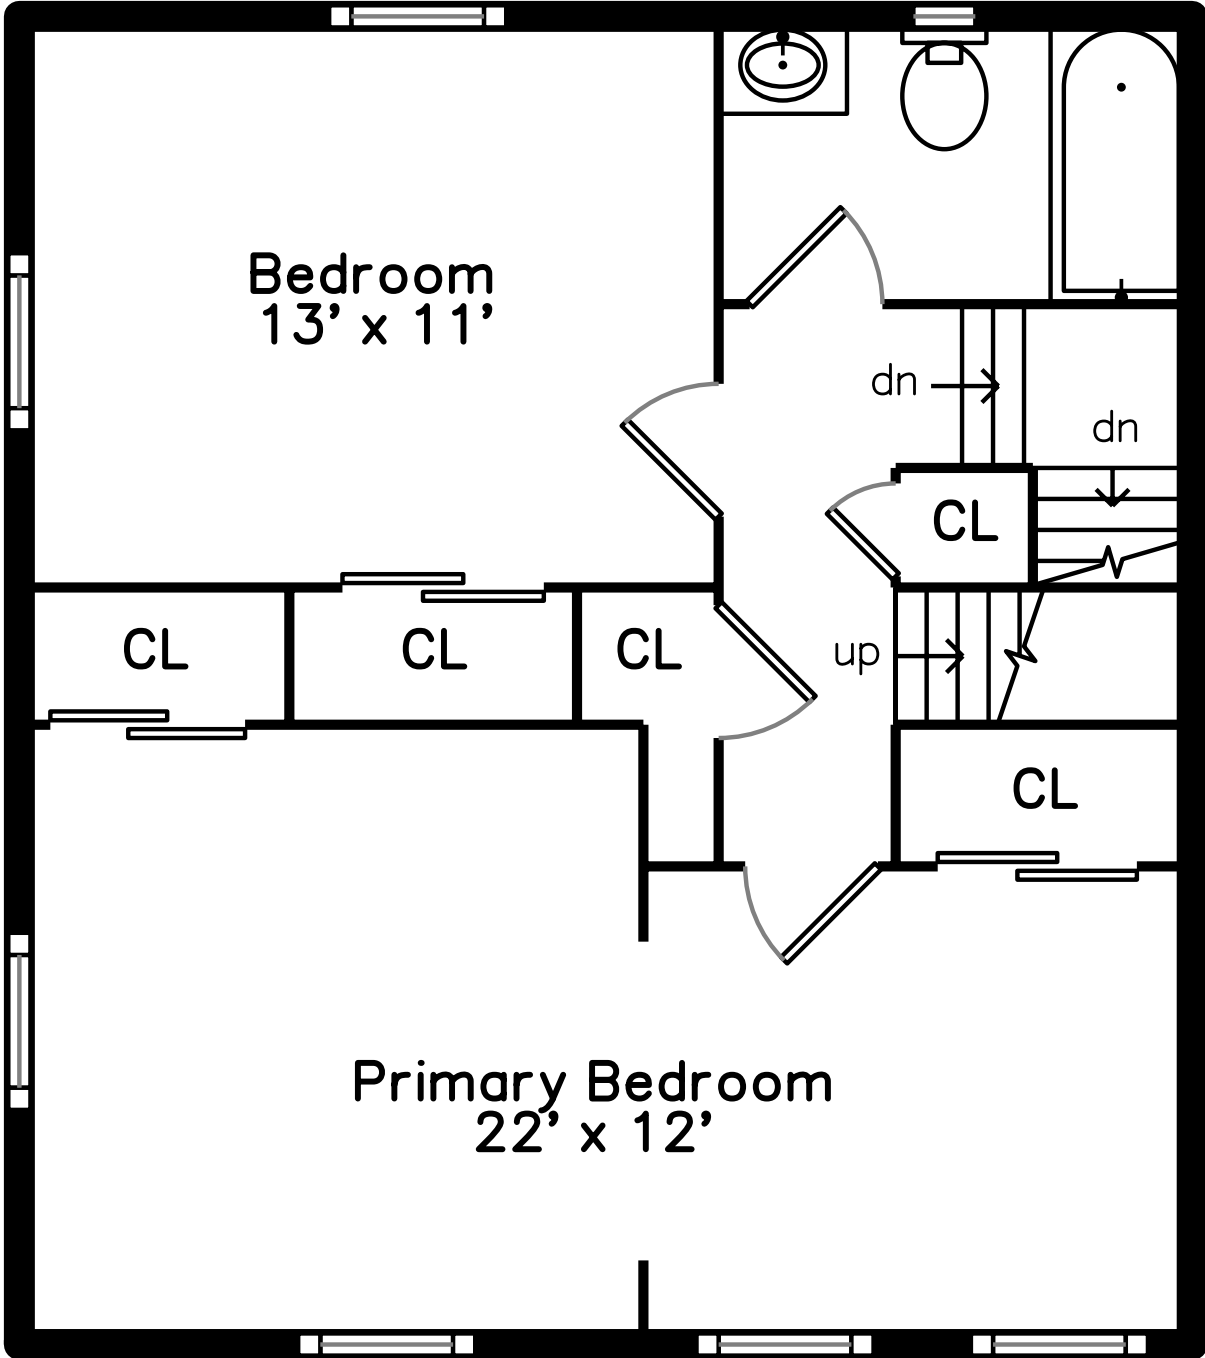

Main

Top

Upper

Lower

501 Washington Street
Winchester, MA 01890

PicturePlan by  vis-home

Measurements may not be 100% accurate.
Floor plans are provided for convenience only.
Room sizes are not used to calculate area.

Top

Upper

Main

Lower

Outside

Outside

Back

Back

Back

Living Room

Living Room

Foyer

Kitchen

Kitchen

Kitchen

Kitchen

Bathroom

Primary Bedroom

Primary Bedroom

Primary Bedroom

Bedroom

Bedroom

Bathroom

Bedroom