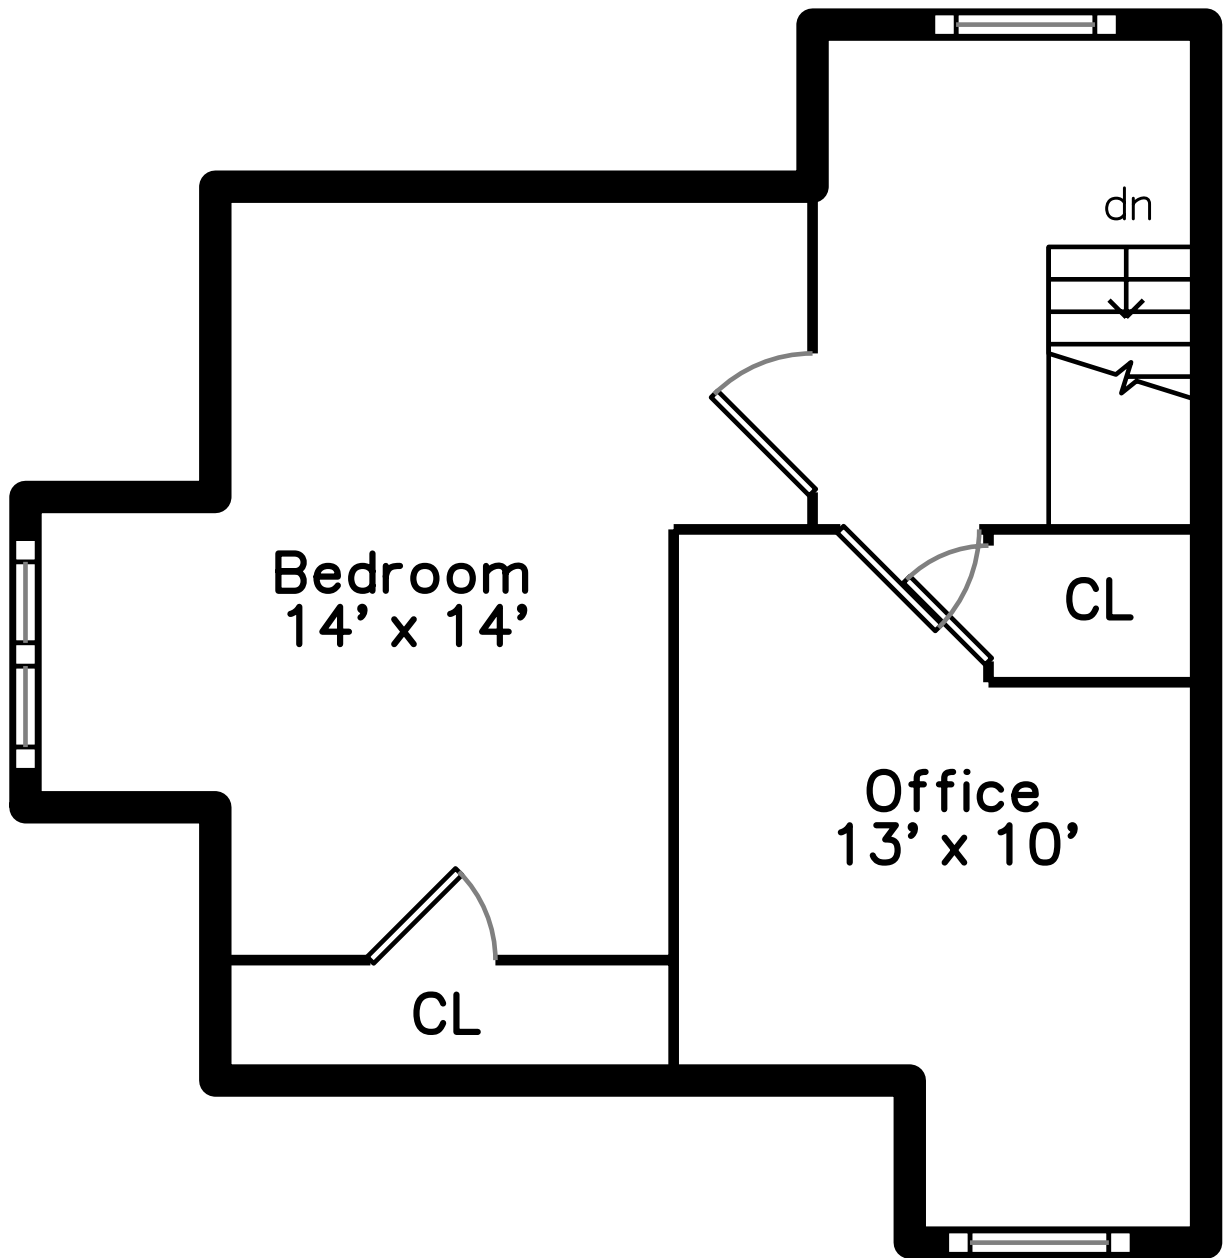

Main

Top

Upper

Lower

501 Washington Street
Winchester, MA 01890

PicturePlan by  vis-home

Measurements may not be 100% accurate.
Floor plans are provided for convenience only.
Room sizes are not used to calculate area.

Top

Upper

Main

Lower

Outside

Outside

Back

Back

Back

Living Room

Living Room

Foyer

Kitchen

Kitchen

Kitchen

Kitchen

Bathroom

Primary Bedroom

Primary Bedroom

Primary Bedroom

Bedroom

Bedroom

Bathroom

Bedroom