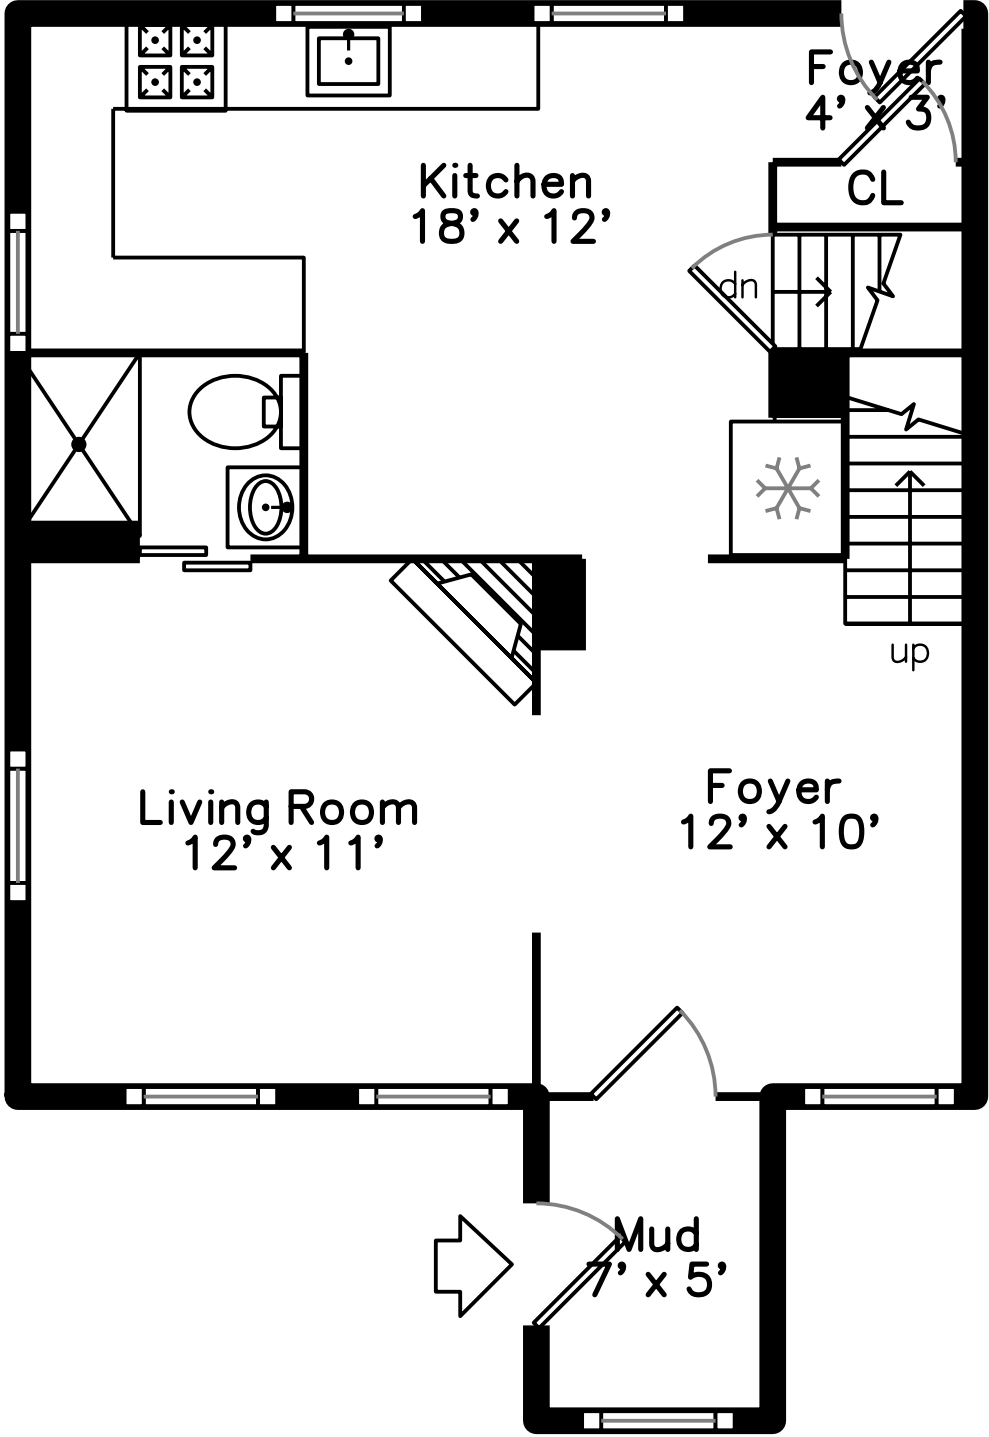

Main

Top

Upper

Lower

501 Washington Street
Winchester, MA 01890

PicturePlan by  vis-home

Measurements may not be 100% accurate.
Floor plans are provided for convenience only.
Room sizes are not used to calculate area.

Top

Upper

Main

Lower

Outside

Outside

Back

Back

Back

Living Room

Living Room

Foyer

Kitchen

Kitchen

Kitchen

Kitchen

Bathroom

Primary Bedroom

Primary Bedroom

Primary Bedroom

Bedroom

Bedroom

Bathroom

Bedroom