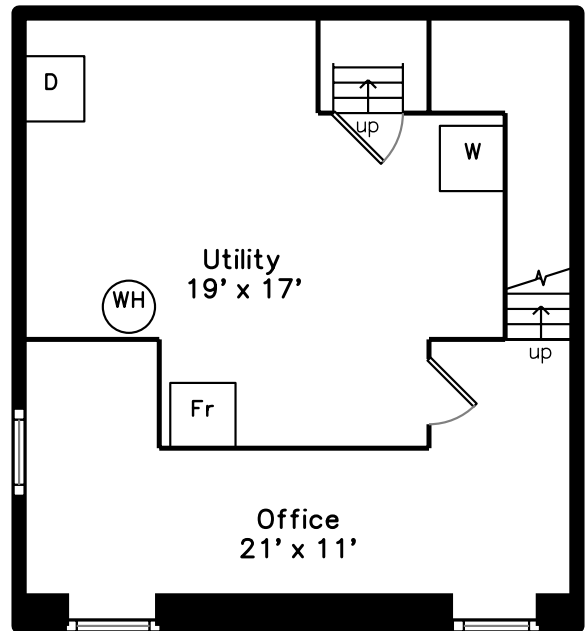

Main

Top

Upper

Lower

501 Washington Street
Winchester, MA 01890

PicturePlan by  vis-home

Measurements may not be 100% accurate.
Floor plans are provided for convenience only.
Room sizes are not used to calculate area.

Top

Upper

Main

Lower

Outside

Outside

Back

Back

Back

Living Room

Living Room

Foyer

Kitchen

Kitchen

Kitchen

Kitchen

Bathroom

Primary Bedroom

Primary Bedroom

Primary Bedroom

Bedroom

Bedroom

Bathroom

Bedroom