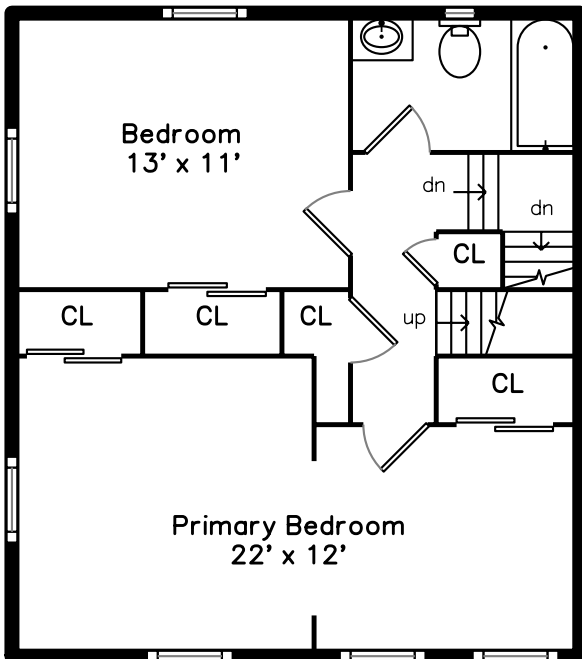

Main

Top

Upper

Lower

501 Washington Street
Winchester, MA 01890

PicturePlan by  vis-home

Measurements may not be 100% accurate.
Floor plans are provided for convenience only.
Room sizes are not used to calculate area.

Top

Upper

Main

Lower

Outside

Outside

Back

Back

Back

Living Room

Living Room

Foyer

Kitchen

Kitchen

Kitchen

Kitchen

Bathroom

Primary Bedroom

Primary Bedroom

Primary Bedroom

Bedroom

Bedroom

Bathroom

Bedroom