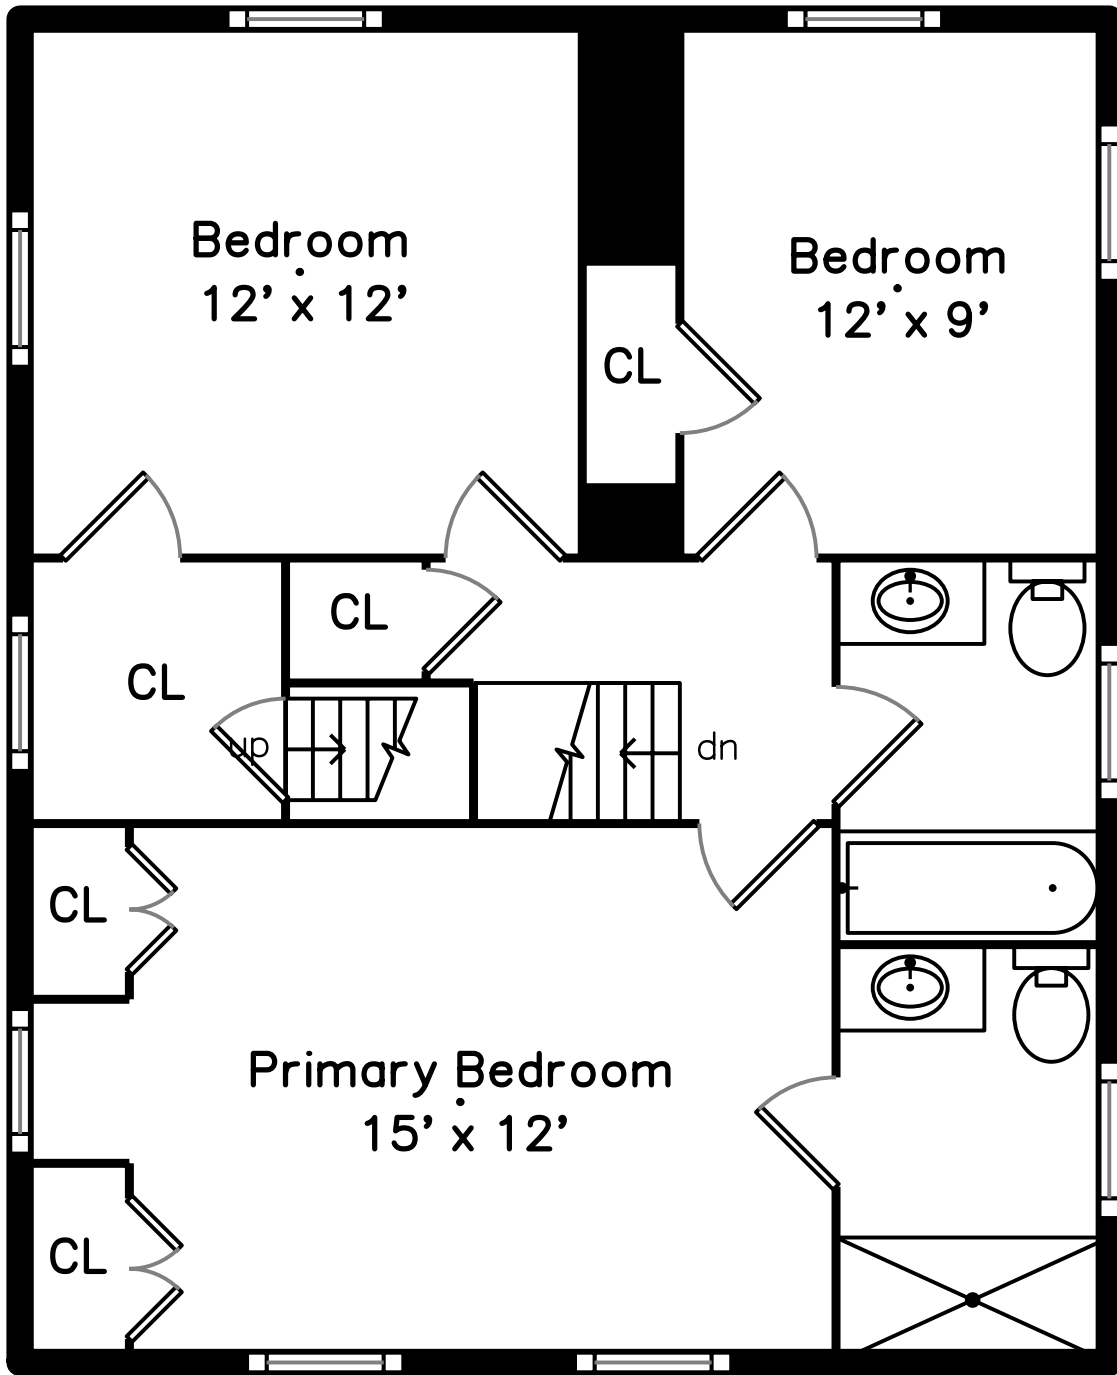

# Basement

4 Statler Road  
Belmont, MA 02478

PicturePlan by  vis-home

Measurements may not be 100% accurate.  
Floor plans are provided for convenience only.  
Room sizes are not used to calculate area.

# Upper

# Basement

Outside

Outside

Outside

Back

Living Room

Living Room

Living Room

Bathroom

Bathroom