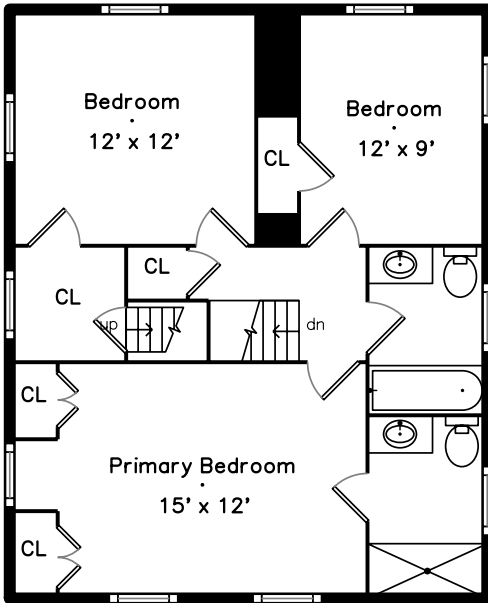

# Upper

# Main

# Basement

4 Statler Road  
Belmont, MA 02478

PicturePlan by  vis-home

Measurements may not be 100% accurate.  
Floor plans are provided for convenience only.  
Room sizes are not used to calculate area.

Bathroom

Bathroom