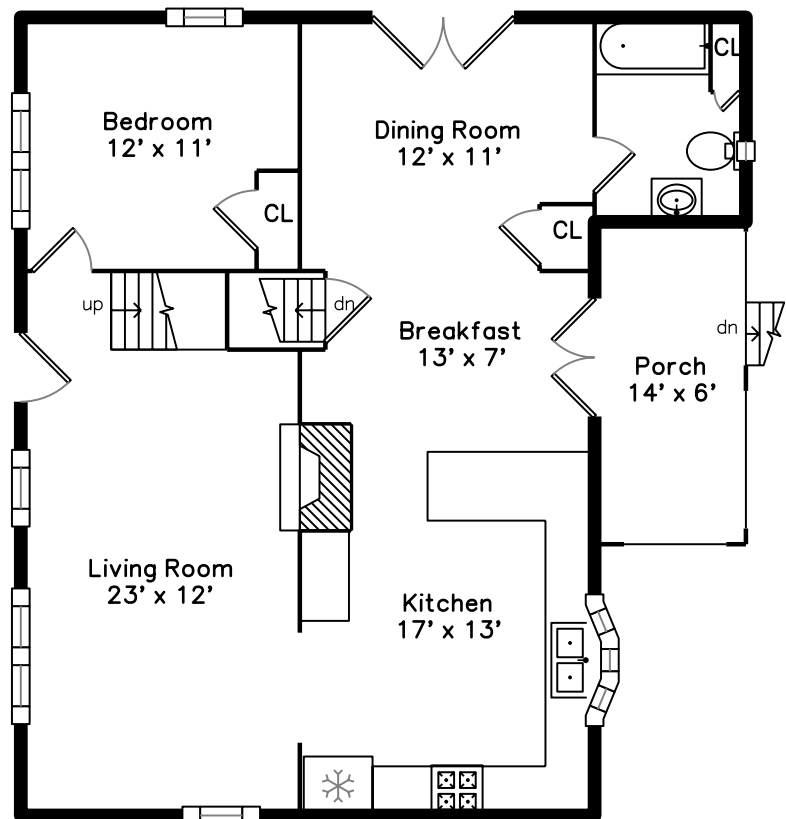

Upper

Main

**38 Boutwell Street
Wilmington, MA 01887**

PicturePlan by  vis-home

Measurements may not be 100% accurate.
Floor plans are provided for convenience only.
Room sizes are not used to calculate area.

Upper

Main

Outside

Outside

Outside

Back

Back

Back

Back

Back

Living Room

Living Room

Living Room

Dining Room

Dining Room

Kitchen

Kitchen

Kitchen

Kitchen

Breakfast

Bedroom

Bedroom

Bathroom

Bathroom