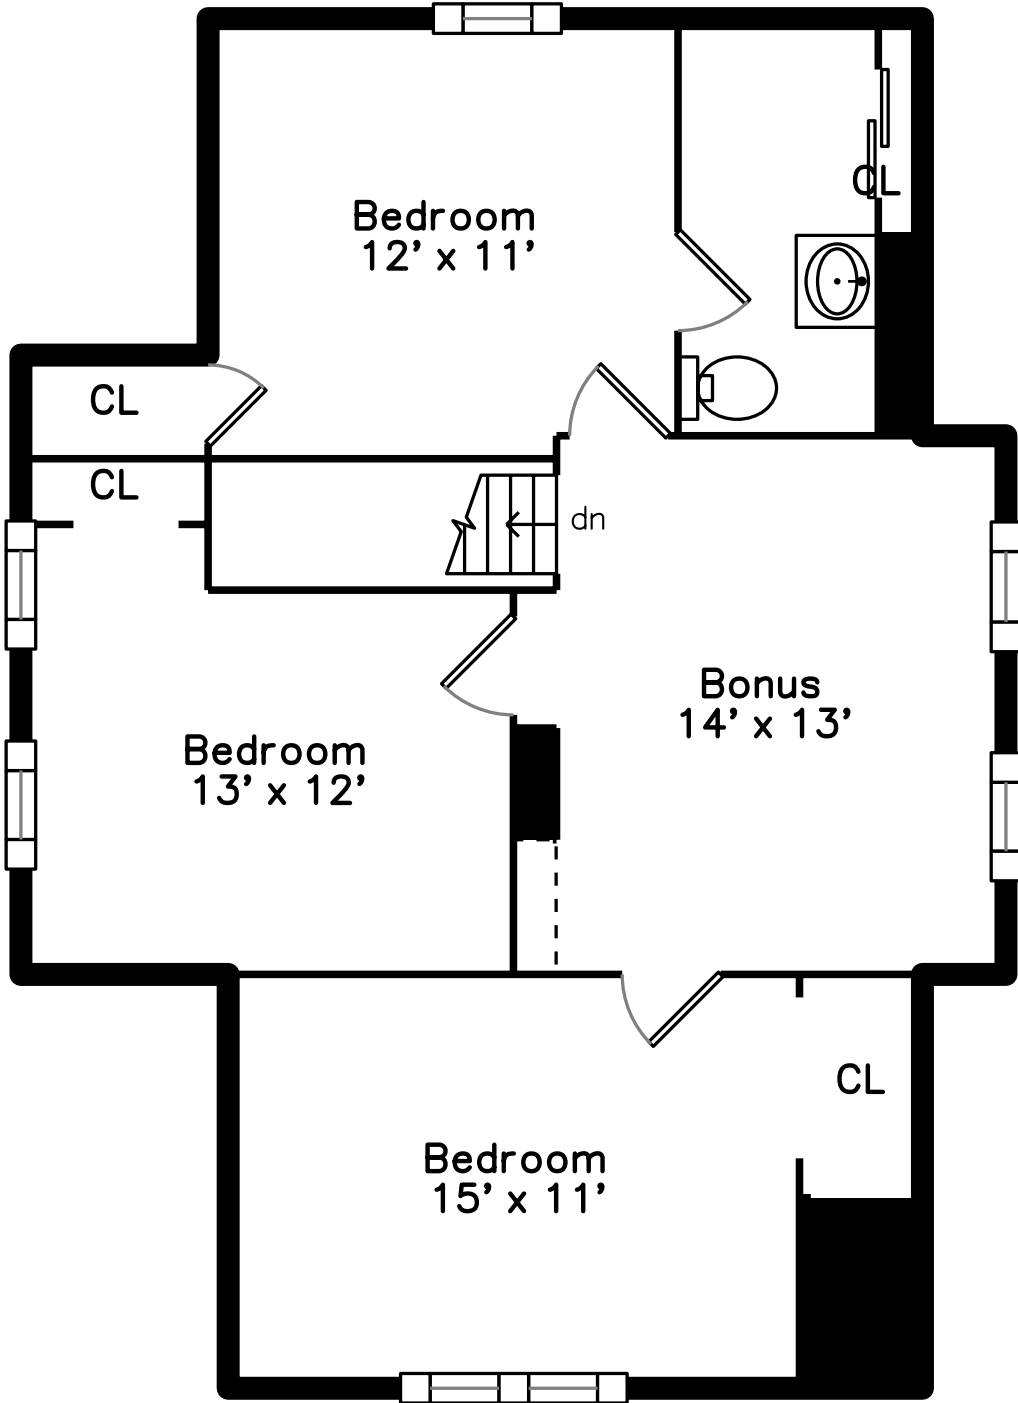

Upper

Main

**38 Boutwell Street
Wilmington, MA 01887**

PicturePlan by  vis-home

Measurements may not be 100% accurate.
Floor plans are provided for convenience only.
Room sizes are not used to calculate area.

Upper

Main

Outside

Outside

Outside

Back

Back

Back

Back

Back

Living Room

Living Room

Living Room

Dining Room

Dining Room

Kitchen

Kitchen

Kitchen

Kitchen

Breakfast

Bedroom

Bedroom

Bathroom

Bathroom