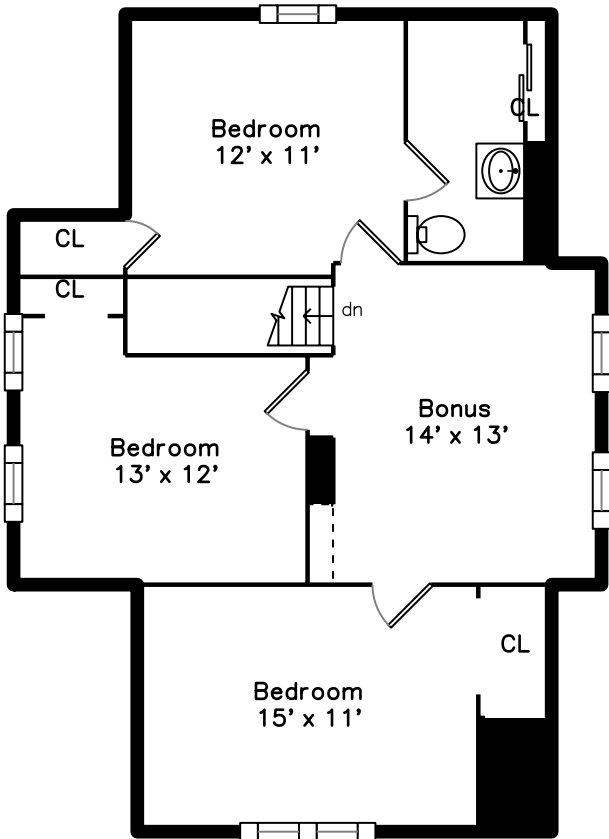

Upper

Main

**38 Boutwell Street
Wilmington, MA 01887**

PicturePlan by  vis-home

Measurements may not be 100% accurate.
Floor plans are provided for convenience only.
Room sizes are not used to calculate area.

Upper

Main

Outside

Outside

Outside

Back

Back

Back

Back

Back

Living Room

Living Room

Living Room

Dining Room

Dining Room

Kitchen

Kitchen

Kitchen

Kitchen

Breakfast

Bedroom

Bedroom

Bathroom

Bathroom