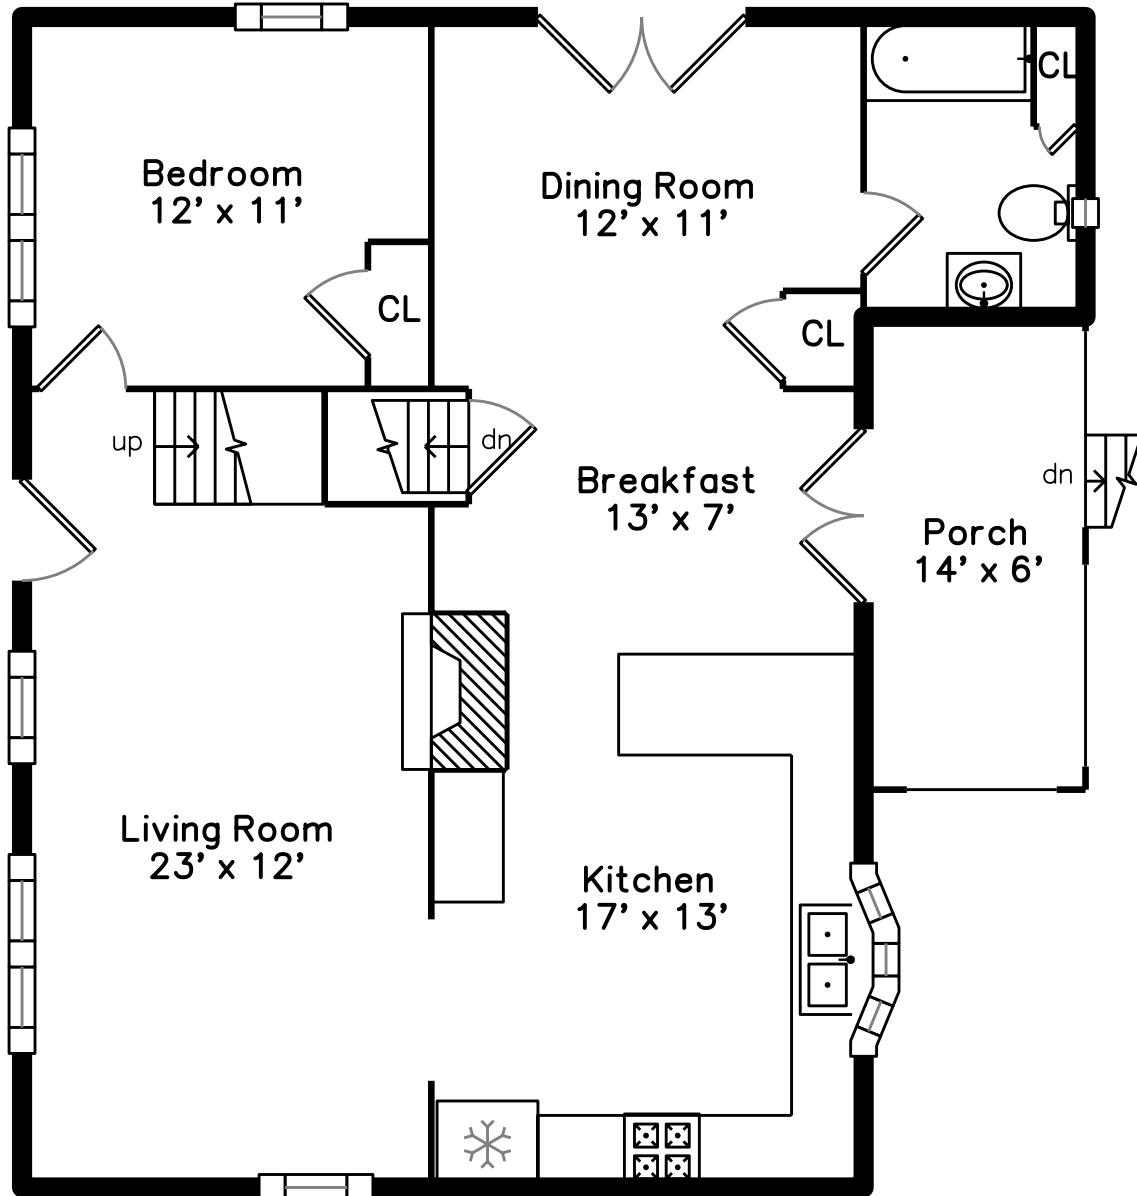

Upper

Main

**38 Boutwell Street
Wilmington, MA 01887**

PicturePlan by  vis-home

Measurements may not be 100% accurate.
Floor plans are provided for convenience only.
Room sizes are not used to calculate area.

Upper

Main

Outside

Outside

Outside

Back

Back

Back

Back

Back

Living Room

Living Room

Living Room

Dining Room

Dining Room

Kitchen

Kitchen

Kitchen

Kitchen

Breakfast

Bedroom

Bedroom

Bathroom

Bathroom