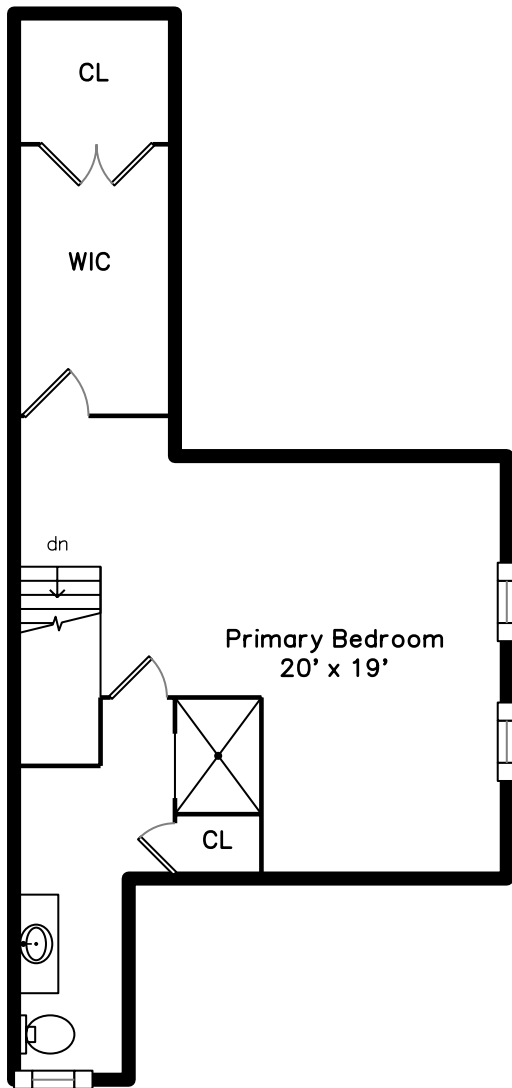

# Upper

# Main

30 Parker Street 30  
Watertown, MA 02472

PicturePlan by  vis-home

Measurements may not be 100% accurate.  
Floor plans are provided for convenience only.  
Room sizes are not used to calculate area.