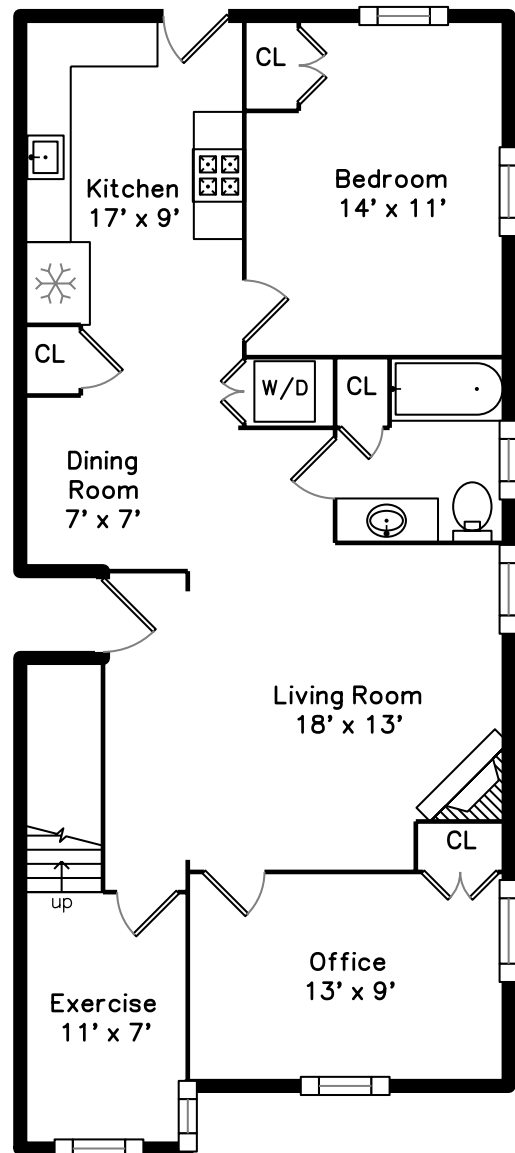

# Upper

# Main

30 Parker Street 30  
Watertown, MA 02472

PicturePlan by  vis-home

Measurements may not be 100% accurate.  
Floor plans are provided for convenience only.  
Room sizes are not used to calculate area.

Living Room

Living Room

Living Room

Living Room

Living Room

Living Room

Living Room

Dining Room