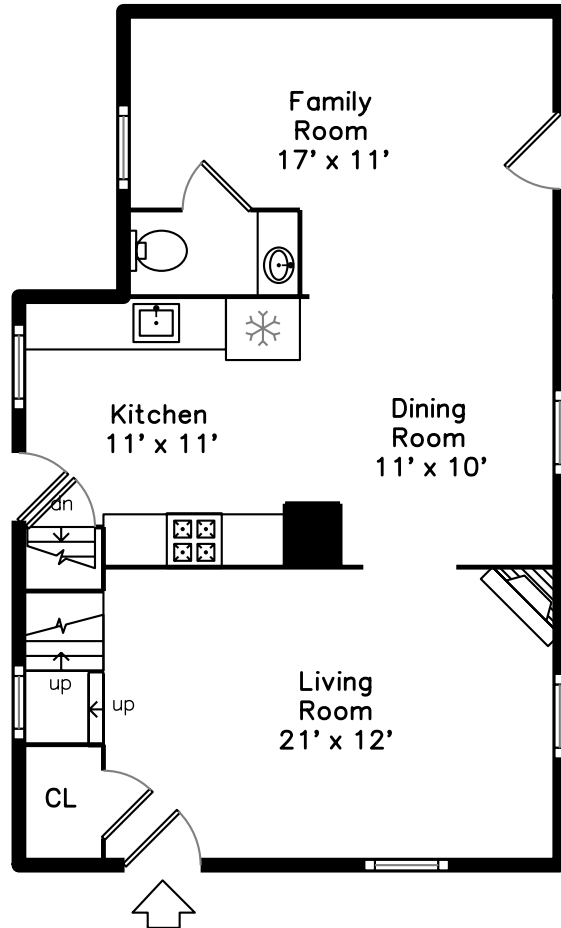

Upper

Main

Lower

360 Linwood Avenue
Newton, MA 02460

PicturePlan by  vis-home

Measurements may not be 100% accurate.
Floor plans are provided for convenience only.
Room sizes are not used to calculate area.

Upper

Main

Lower

Outside

Outside

Outside

Living Room

Living Room

Living Room

Living Room

Dining Room

Dining Room

Dining Room

Dining Room

Dining Room

Kitchen

Kitchen

Kitchen

Kitchen

Family Room

Family Room

Family Room

Family Room

Powder Room