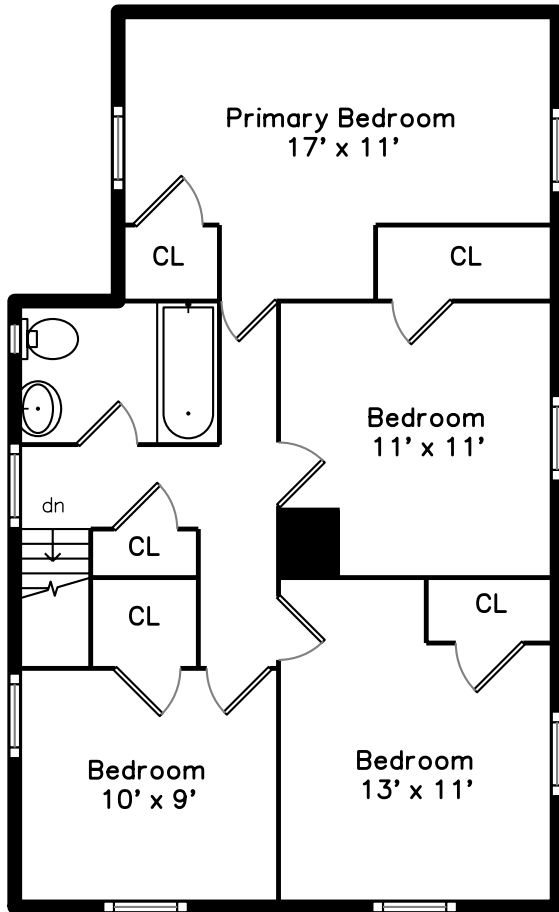

Upper

Main

Lower

360 Linwood Avenue
Newton, MA 02460

PicturePlan by  vis-home

Measurements may not be 100% accurate.
Floor plans are provided for convenience only.
Room sizes are not used to calculate area.

Upper

Main

Lower

Outside

Outside

Outside

Living Room

Living Room

Living Room

Living Room

Dining Room

Dining Room

Dining Room

Dining Room

Dining Room

Kitchen

Bedroom

Bathroom

Bathroom

Recreation Room

Recreation Room

Recreation Room

Wet Bar

Wet Bar