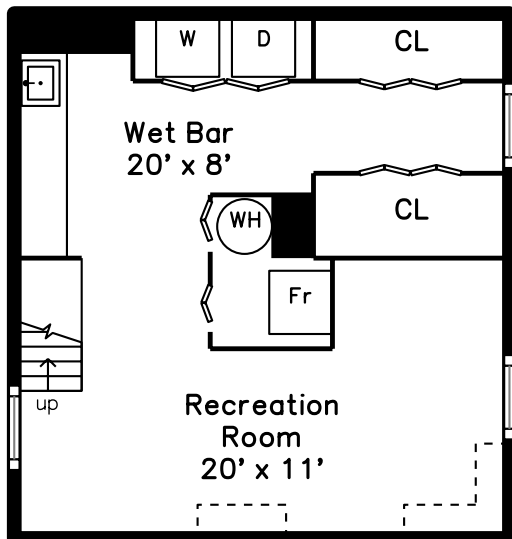

Upper

Main

Lower

360 Linwood Avenue
Newton, MA 02460

PicturePlan by  vis-home

Measurements may not be 100% accurate.
Floor plans are provided for convenience only.
Room sizes are not used to calculate area.

Upper

Main

Lower

Outside

Outside

Outside

Living Room

Living Room

Living Room

Living Room

Dining Room

Dining Room

Dining Room

Dining Room

Dining Room

Kitchen

Bedroom

Bathroom

Bathroom

Recreation Room

Recreation Room

Recreation Room

Wet Bar

Wet Bar