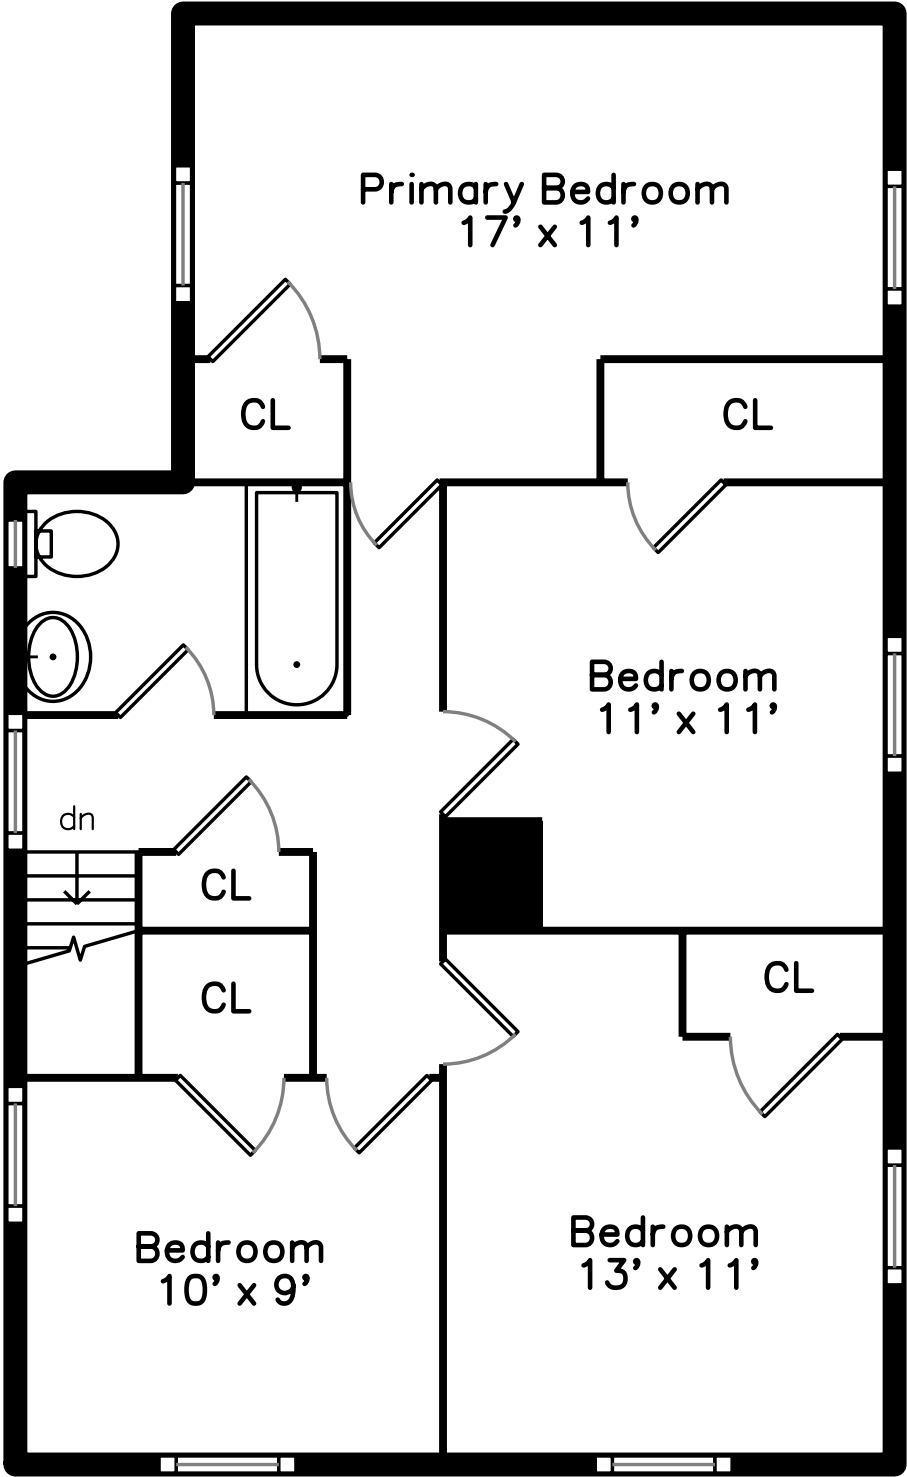

Upper

Main

Lower

360 Linwood Avenue
Newton, MA 02460

PicturePlan by  vis-home

Measurements may not be 100% accurate.
Floor plans are provided for convenience only.
Room sizes are not used to calculate area.

Upper

Main

Lower

Outside

Outside

Outside

Living Room

Living Room

Living Room

Living Room

Dining Room

Dining Room

Dining Room

Dining Room

Dining Room

Kitchen

Bedroom

Bathroom

Bathroom

Recreation Room

Recreation Room

Recreation Room

Wet Bar

Wet Bar