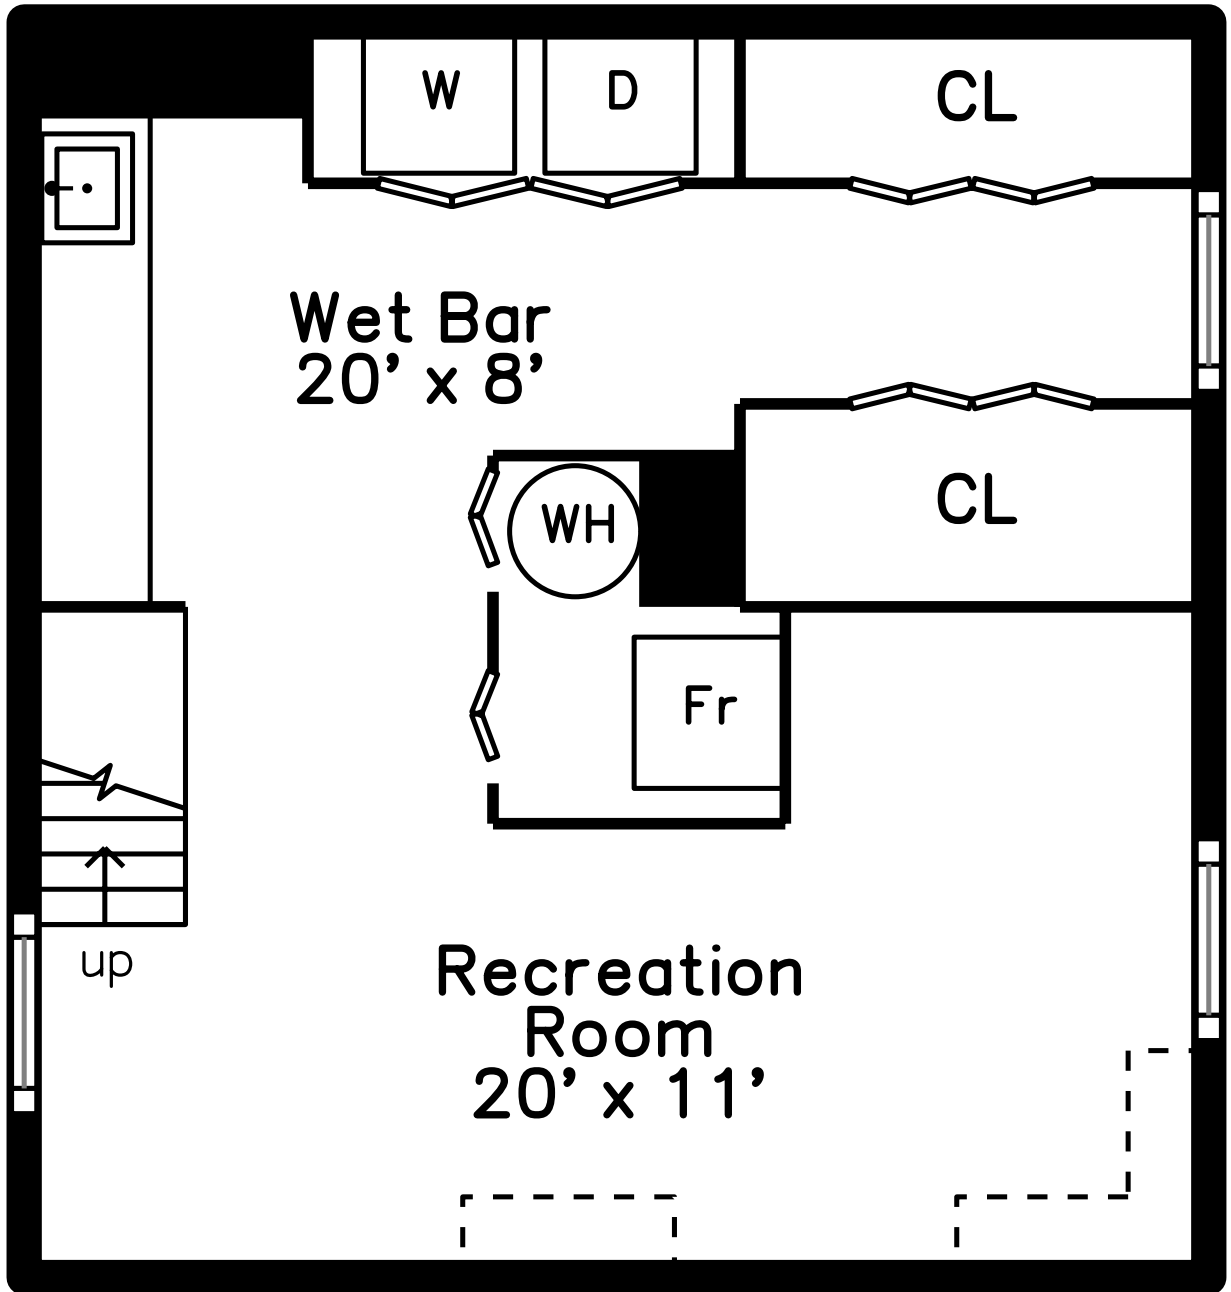

Upper

Main

Lower

360 Linwood Avenue
Newton, MA 02460

PicturePlan by  vis-home

Measurements may not be 100% accurate.
Floor plans are provided for convenience only.
Room sizes are not used to calculate area.

Upper

Main

Lower

Outside

Outside

Outside

Living Room

Living Room

Living Room

Living Room

Dining Room

Dining Room

Dining Room

Dining Room

Dining Room

Kitchen

Bedroom

Bathroom

Bathroom

Recreation Room

Recreation Room

Recreation Room

Wet Bar

Wet Bar