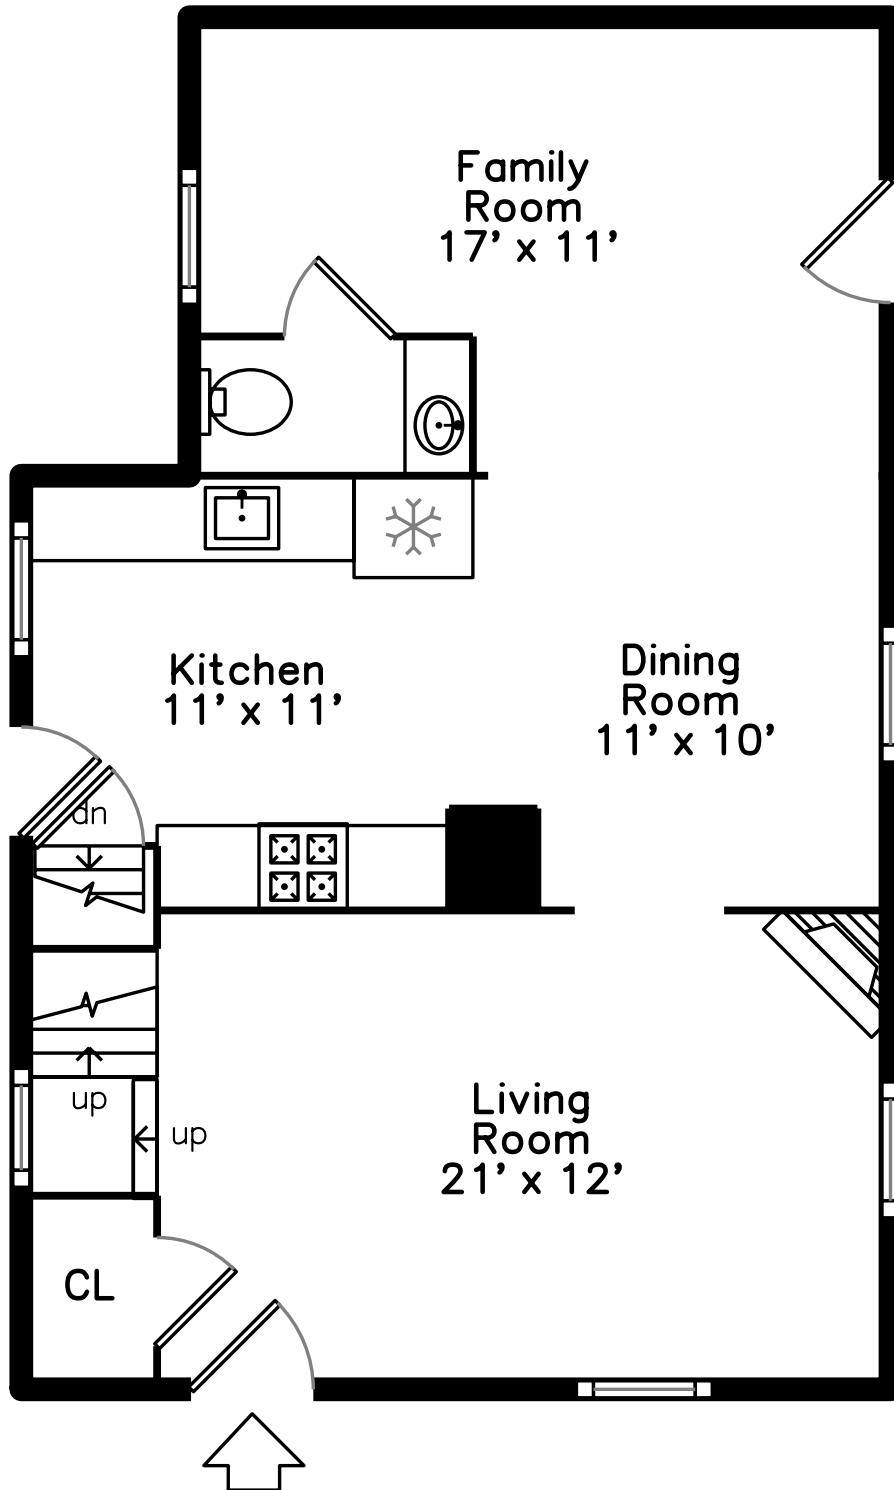

Upper

Main

Lower

360 Linwood Avenue
Newton, MA 02460

PicturePlan by  vis-home

Measurements may not be 100% accurate.
Floor plans are provided for convenience only.
Room sizes are not used to calculate area.

Upper

Main

Lower

Outside

Outside

Outside

Living Room

Living Room

Living Room

Living Room

Dining Room

Dining Room

Dining Room

Dining Room

Dining Room

Kitchen

Kitchen

Kitchen

Kitchen

Family Room

Family Room

Family Room

Family Room

Powder Room