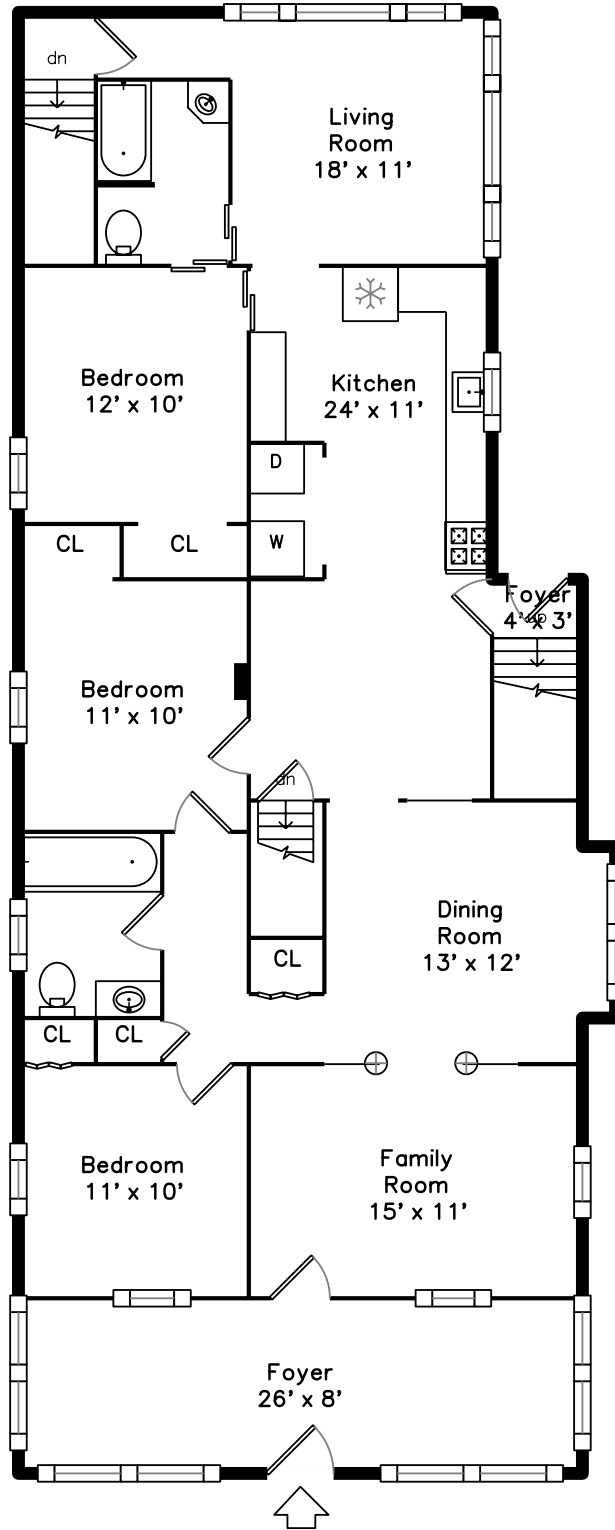

Upper

Main

Lower

92 Pond Street
Framingham, MA 01702

PicturePlan by  vis-home

Measurements may not be 100% accurate.
Floor plans are provided for convenience only.
Room sizes are not used to calculate area.

Upper

Main

Lower

Outside

Outside

Outside

Back

Back

Family Room

Family Room

Family Room

Family Room

Dining Room

Dining Room

Dining Room

Dining Room

Bedroom 1

Bedroom 1

Bedroom 1

Bedroom 2

Bedroom 2

Bedroom 2

Bedroom 2

Bathroom