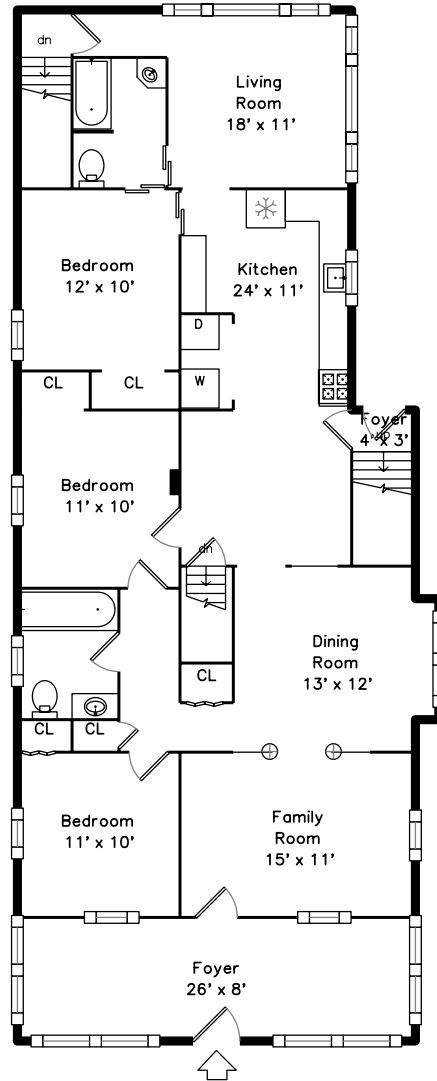

Upper

Main

Lower

92 Pond Street
Framingham, MA 01702

PicturePlan by  vis-home

Measurements may not be 100% accurate.
Floor plans are provided for convenience only.
Room sizes are not used to calculate area.

Upper

Main

Lower

Outside

Outside

Outside

Back

Back

Family Room

Family Room

Family Room

Family Room

Dining Room

Dining Room

Dining Room

Dining Room

Bedroom 1

Bedroom 1

Bedroom 1

Bedroom 2

Bedroom 2

Bedroom 2

Bedroom 2

Bathroom