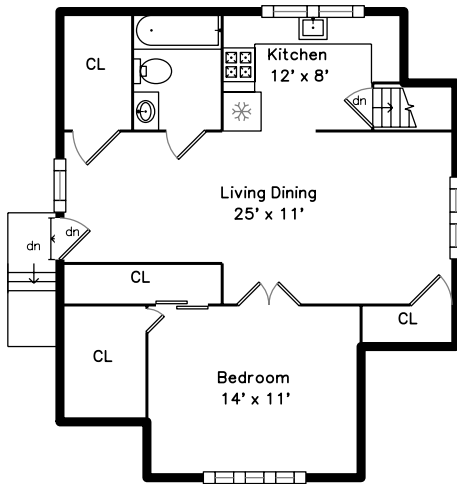

Upper

Main

Lower

92 Pond Street
Framingham, MA 01702

PicturePlan by  vis-home

Measurements may not be 100% accurate.
Floor plans are provided for convenience only.
Room sizes are not used to calculate area.

Upper

Main

Lower

Outside

Outside

Outside

Back

Back

Family Room

Family Room

Family Room

Family Room

Dining Room

Dining Room

Dining Room

Dining Room

Living Room

Living Room

Suite

Suite

Suite

Suite

Suite Bathroom

Bedroom 1