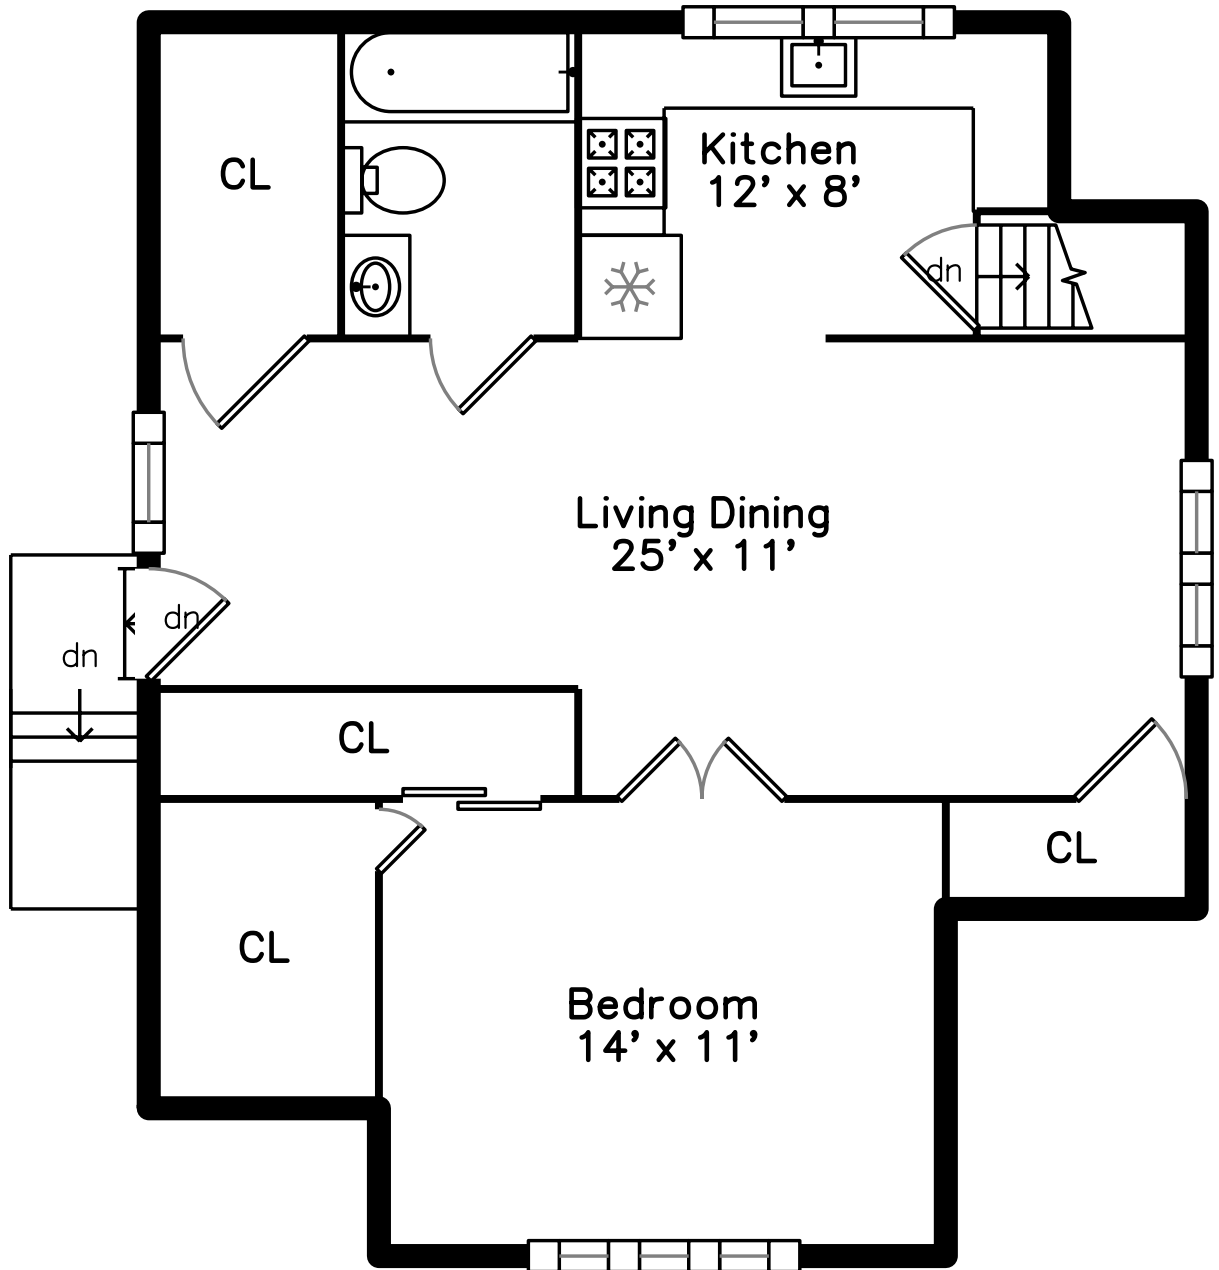

Upper

Main

Lower

92 Pond Street
Framingham, MA 01702

PicturePlan by  vis-home

Measurements may not be 100% accurate.
Floor plans are provided for convenience only.
Room sizes are not used to calculate area.

Upper

Main

Lower

Outside

Outside

Outside

Back

Back

Family Room

Family Room

Family Room

Family Room

Dining Room

Dining Room

Dining Room

Dining Room

Kitchen

Kitchen

Kitchen

Kitchen

Kitchen

Kitchen

Living Room

Living Room