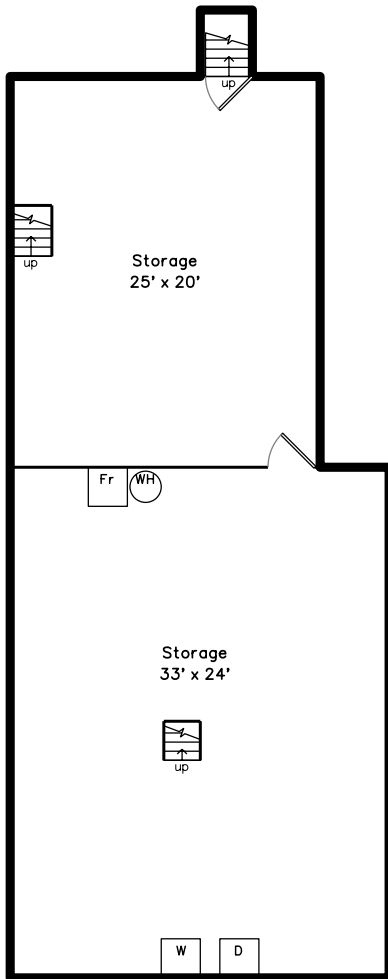

Upper

Main

Lower

92 Pond Street
Framingham, MA 01702

PicturePlan by  vis-home

Measurements may not be 100% accurate.
Floor plans are provided for convenience only.
Room sizes are not used to calculate area.