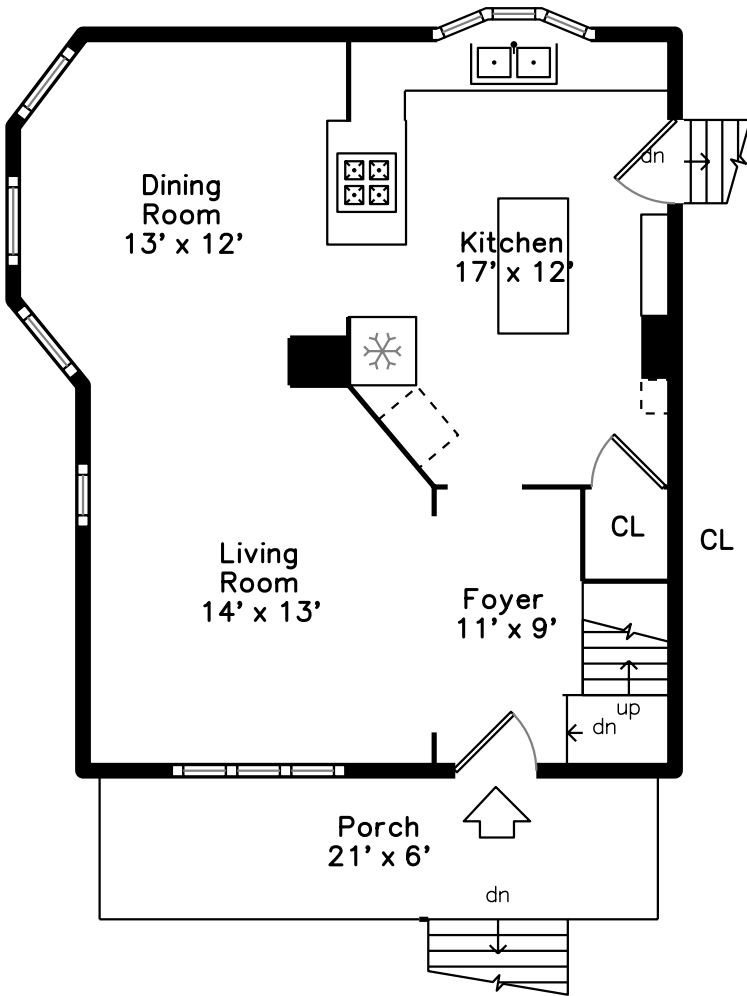

# Upper

## 399 Newton Street Waltham, MA 02453

PicturePlan by  vis-home

Measurements may not be 100% accurate.  
Floor plans are provided for convenience only.  
Room sizes are not used to calculate area.

# Main

Outside

Outside

Outside

Living Room

Living Room

Living Room

Living Room