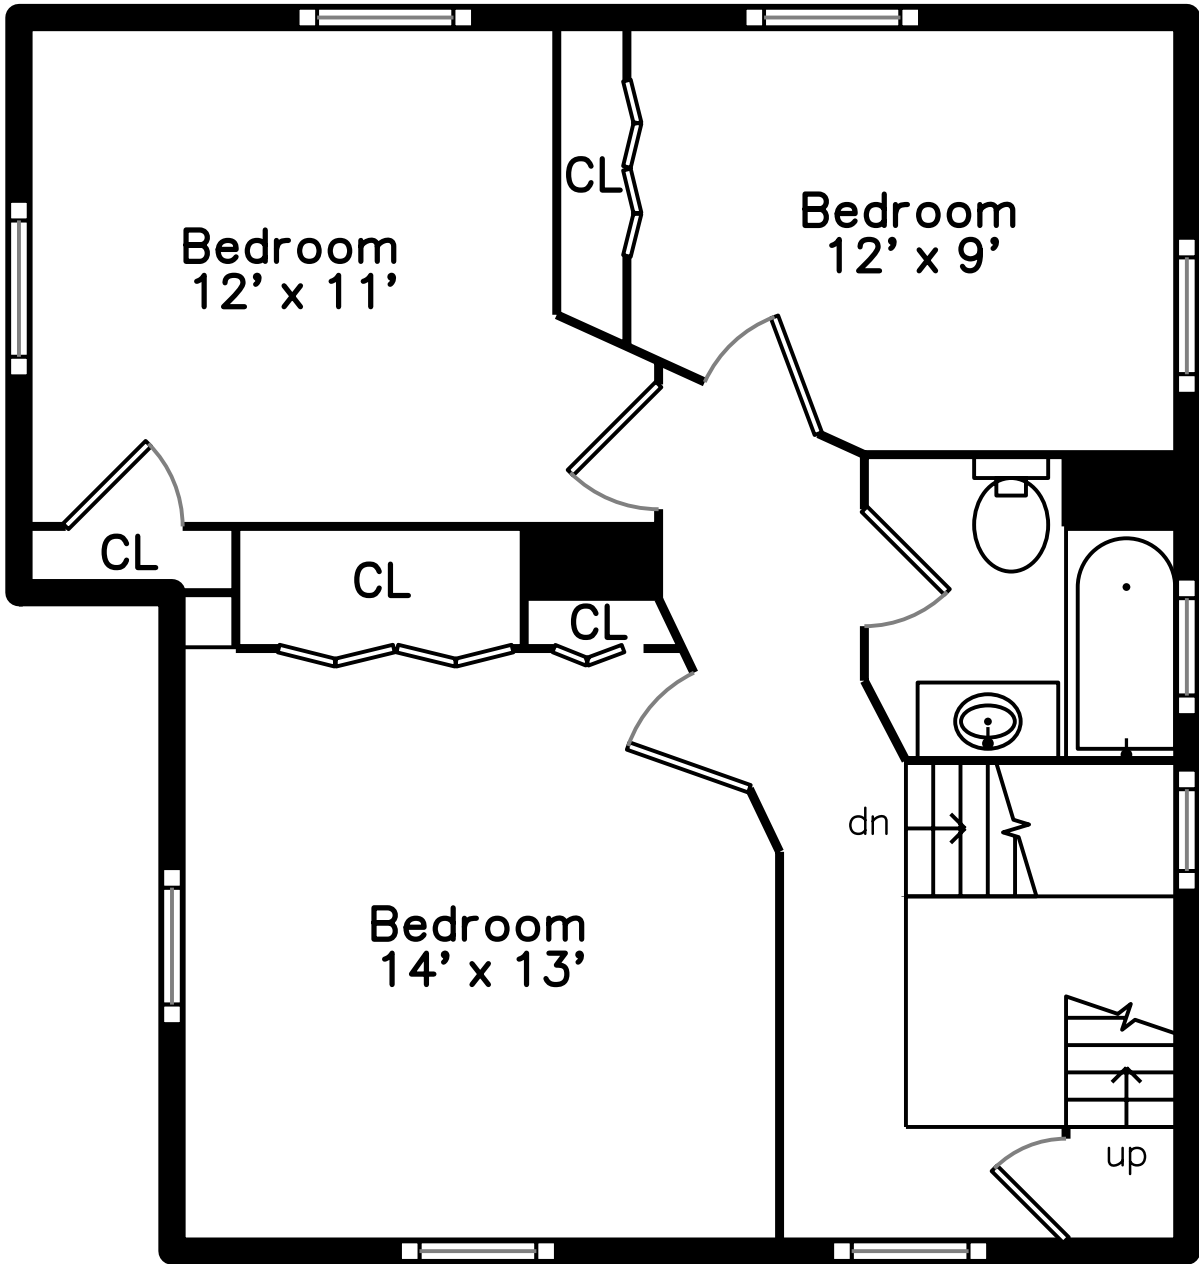

## 399 Newton Street Waltham, MA 02453

PicturePlan by  vis-home

Measurements may not be 100% accurate.  
Floor plans are provided for convenience only.  
Room sizes are not used to calculate area.

# Main

Outside

Outside

Outside

Living Room

Living Room

Living Room

Living Room

Foyer

Hall

Bedroom

Bedroom

Bedroom

Bedroom

Bedroom

Bedroom

Bedroom

Bathroom

Bedroom

Bedroom

Office

Sitting

Bathroom

Bathroom