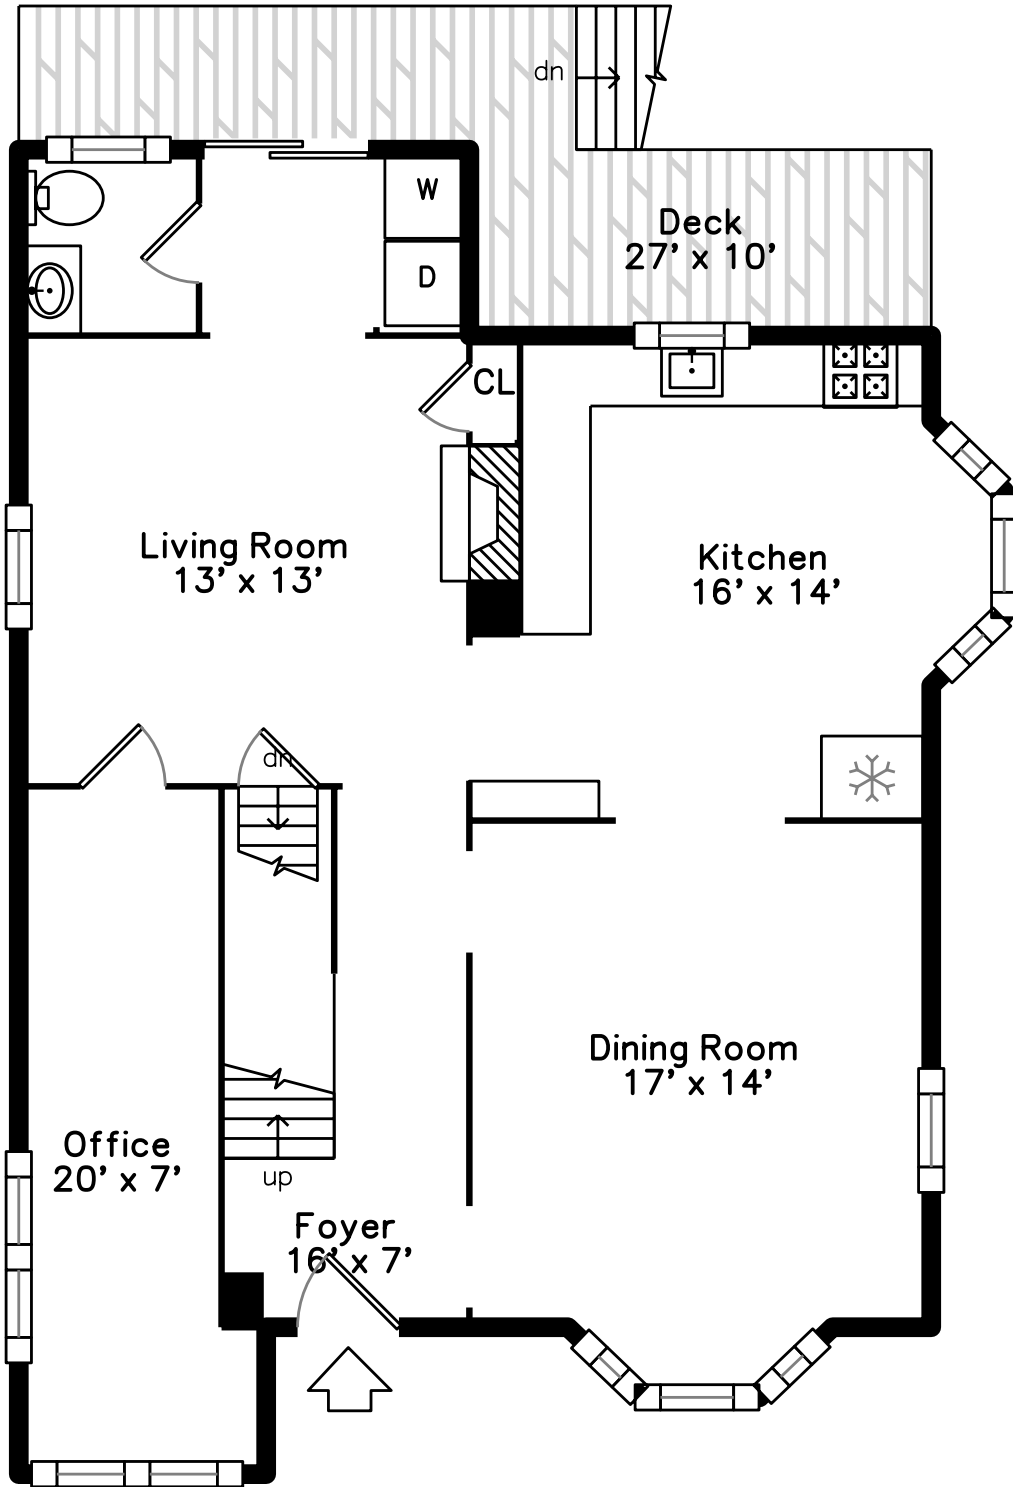

Upper

118 Kittredge Street
Boston, MA 02131

PicturePlan by  vis-home

Measurements may not be 100% accurate.
Floor plans are provided for convenience only.
Room sizes are not used to calculate area.

Main

Upper

Main

Outside

Outside

Back

Back

Kitchen

Garage

Foyer

Living Room

Living Room

Living Room

Dining Room

Dining Room

Kitchen

Kitchen

Kitchen

Office

Laundry

1/2 Bathroom first floor

Deck

Primary Bedroom

Primary Bedroom

Bedroom

Bedroom