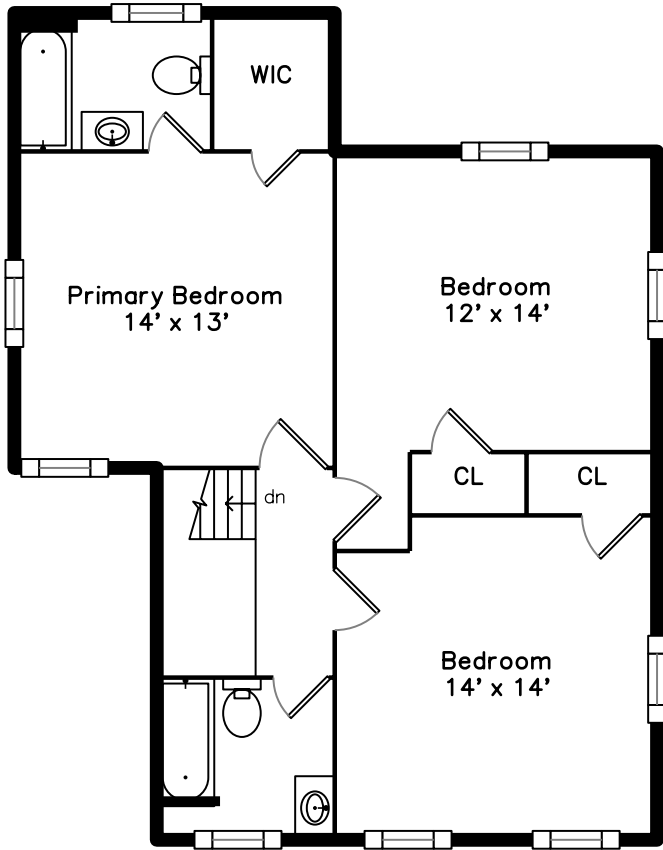

Upper

118 Kittredge Street
Boston, MA 02131

PicturePlan by  vis-home

Measurements may not be 100% accurate.
Floor plans are provided for convenience only.
Room sizes are not used to calculate area.

Main

Upper

Living Room

Living Room

Living Room

Dining Room

Dining Room

Kitchen

Kitchen

Kitchen

Office

Laundry

1/2 Bathroom first floor

Deck

Primary Bedroom

Primary Bedroom

Bedroom

Bedroom

Primary Bathroom

Bathroom 2nd floor