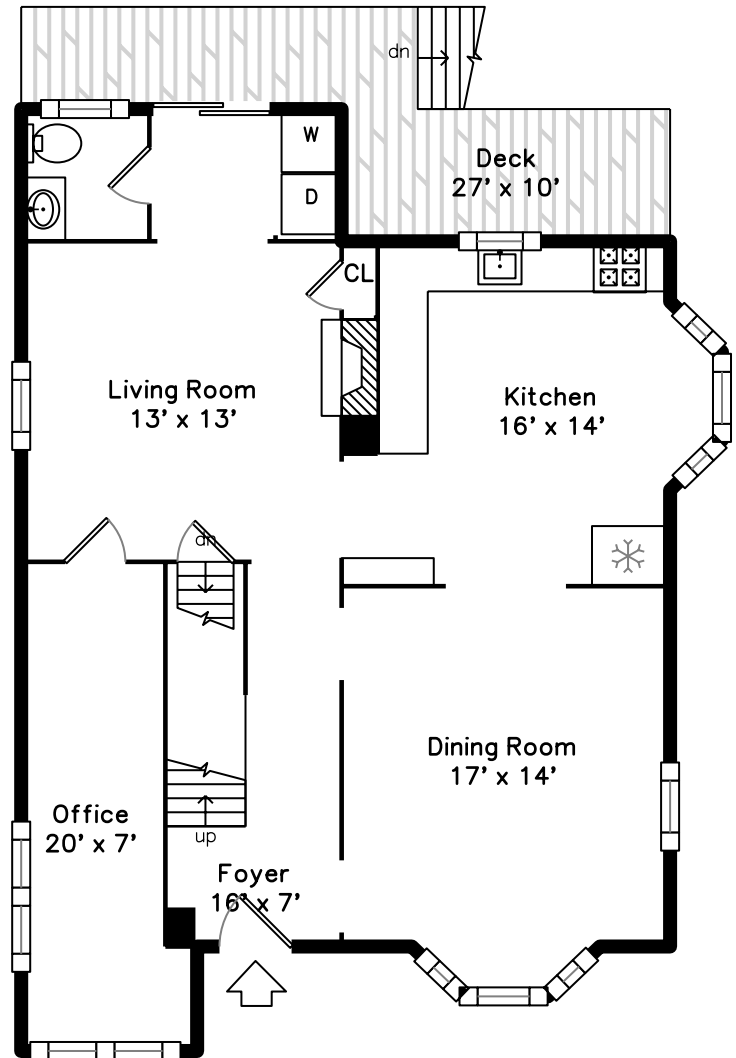

Upper

118 Kittredge Street
Boston, MA 02131

PicturePlan by  vis-home

Measurements may not be 100% accurate.
Floor plans are provided for convenience only.
Room sizes are not used to calculate area.

Main

Upper

Main

Outside

Outside

Back

Back

Kitchen

Garage

Foyer

Living Room

Living Room

Living Room

Dining Room

Dining Room

Kitchen

Kitchen

Kitchen

Office

Laundry

1/2 Bathroom first floor

Deck

Primary Bedroom

Primary Bedroom

Bedroom

Bedroom