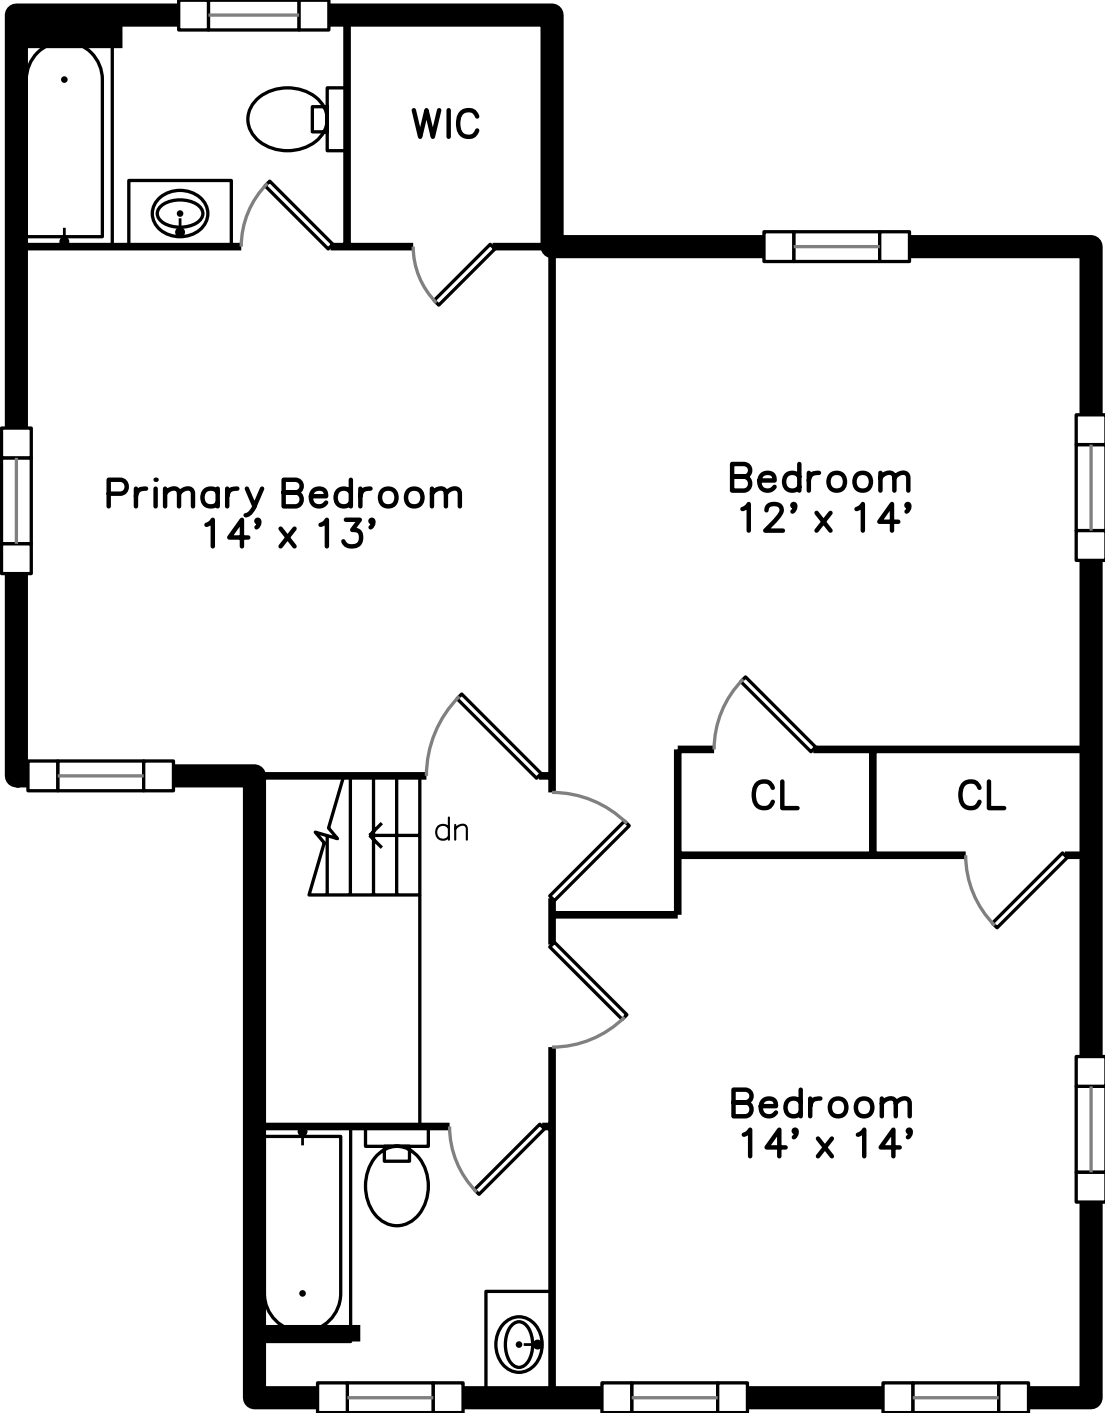

Upper

118 Kittredge Street
Boston, MA 02131

PicturePlan by  vis-home

Measurements may not be 100% accurate.
Floor plans are provided for convenience only.
Room sizes are not used to calculate area.

Main

Upper

Main

Outside

Outside

Back

Back

Kitchen

Garage

Foyer

Living Room

Living Room

Living Room

Dining Room

Dining Room

Kitchen

Kitchen

Kitchen

Office

Laundry

1/2 Bathroom first floor

Deck

Primary Bedroom

Primary Bedroom

Bedroom

Bedroom