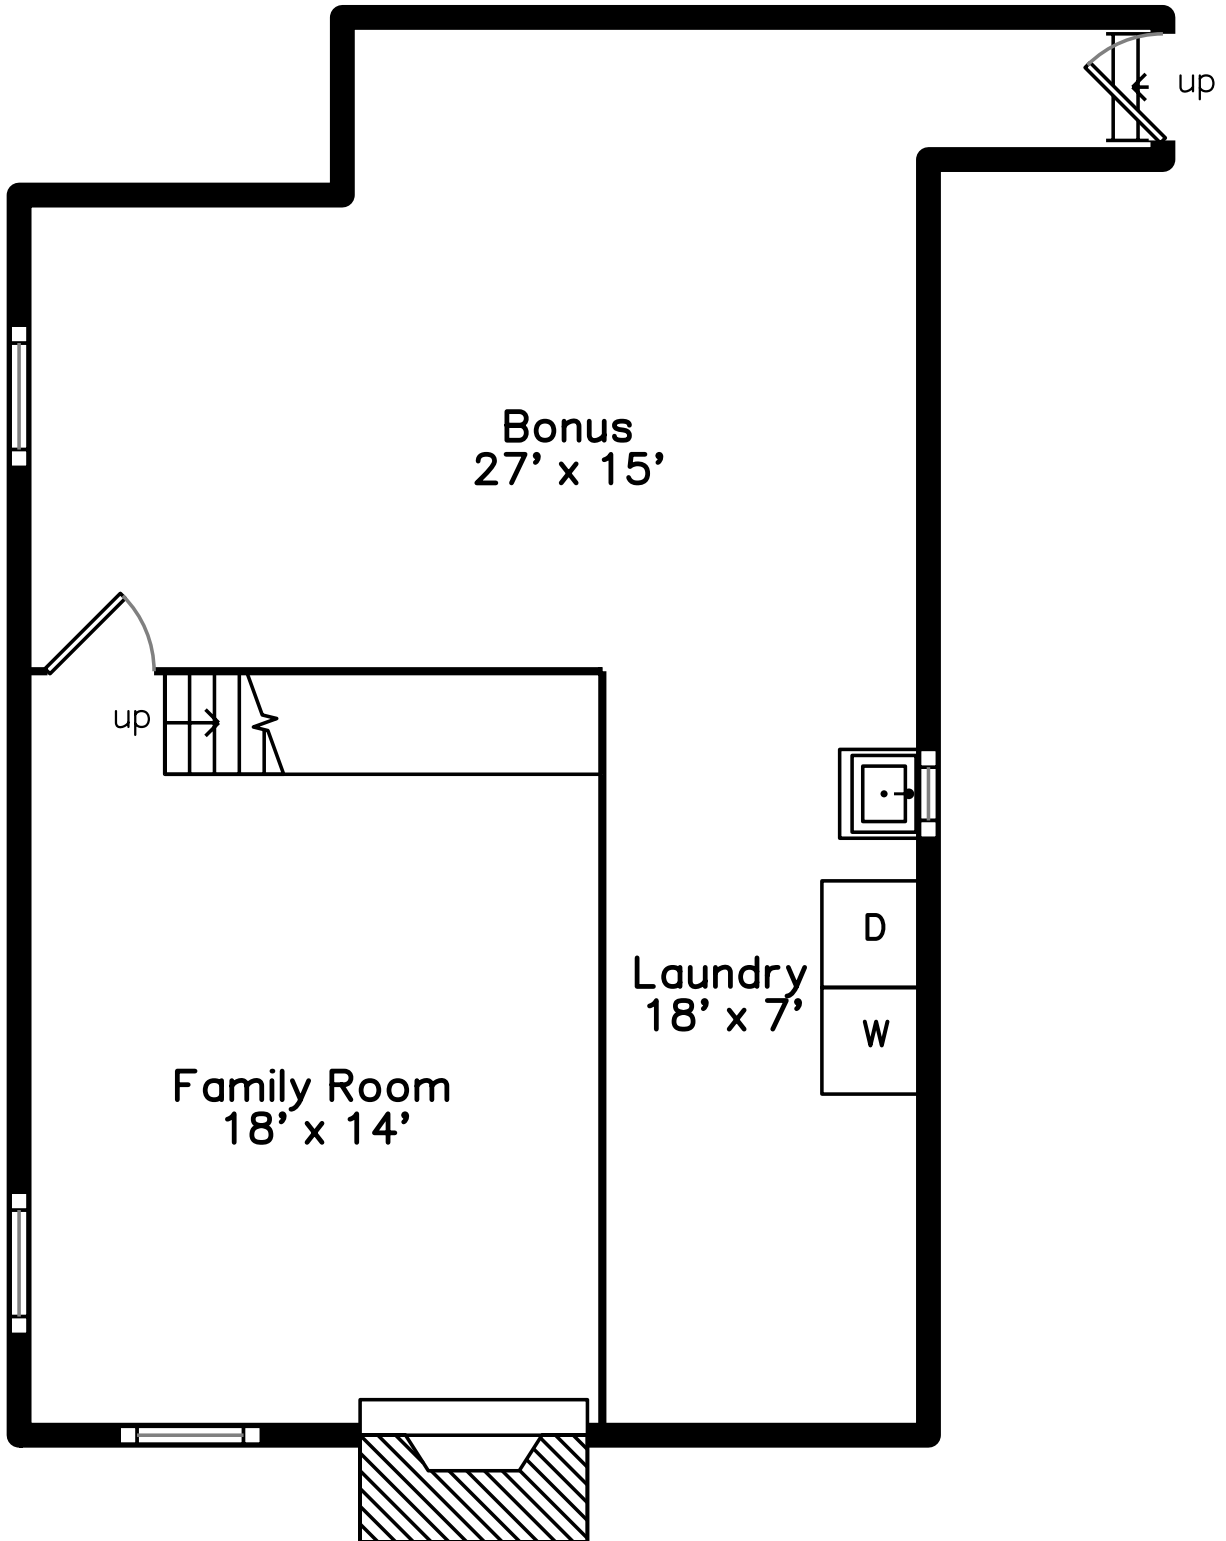

Upper

Main

Basement

135 Oliver Road
Belmont, MA 02478

PicturePlan by  vis-home

Measurements may not be 100% accurate.
Floor plans are provided for convenience only.
Room sizes are not used to calculate area.

Upper

Main

Basement

Outside

Outside

Outside

Back

Back

Foyer

Living Room

Living Room

Living Room

Dining Room

Dining Room

Dining Room

Kitchen

Bedroom

Bedroom

Bedroom

Bedroom

Bathroom

Family Room

Family Room