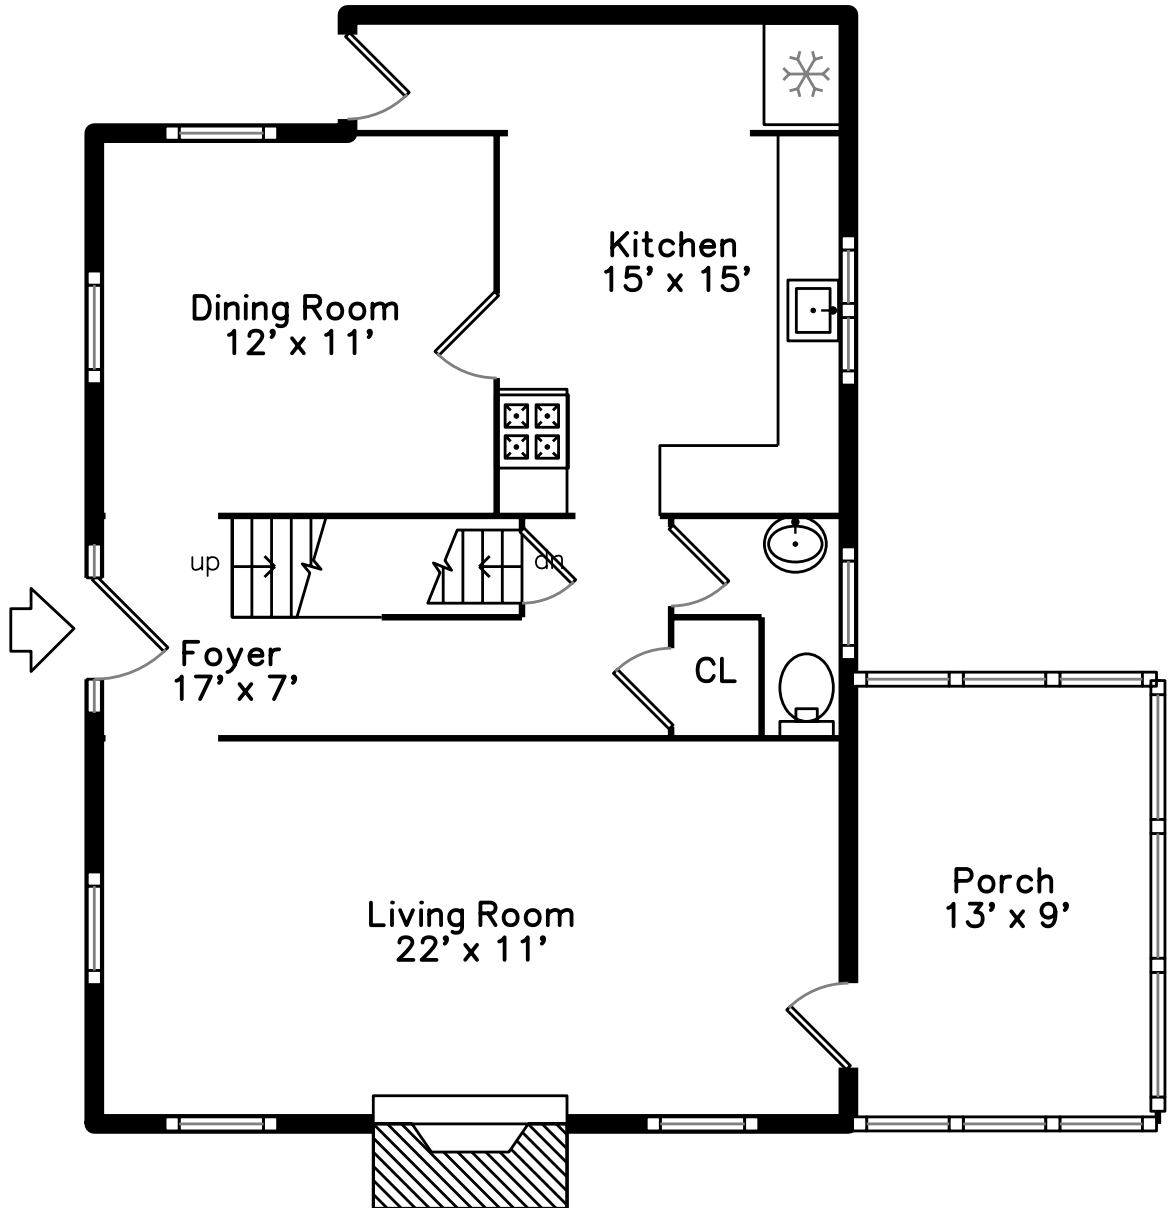

Upper

Main

Basement

135 Oliver Road
Belmont, MA 02478

PicturePlan by  vis-home

Measurements may not be 100% accurate.
Floor plans are provided for convenience only.
Room sizes are not used to calculate area.

Upper

Main

Basement

Outside

Outside

Outside

Back

Back

Foyer

Living Room

Living Room

Living Room

Dining Room

Dining Room

Dining Room

Kitchen

Bedroom

Bedroom

Bedroom

Bedroom

Bathroom

Family Room

Family Room