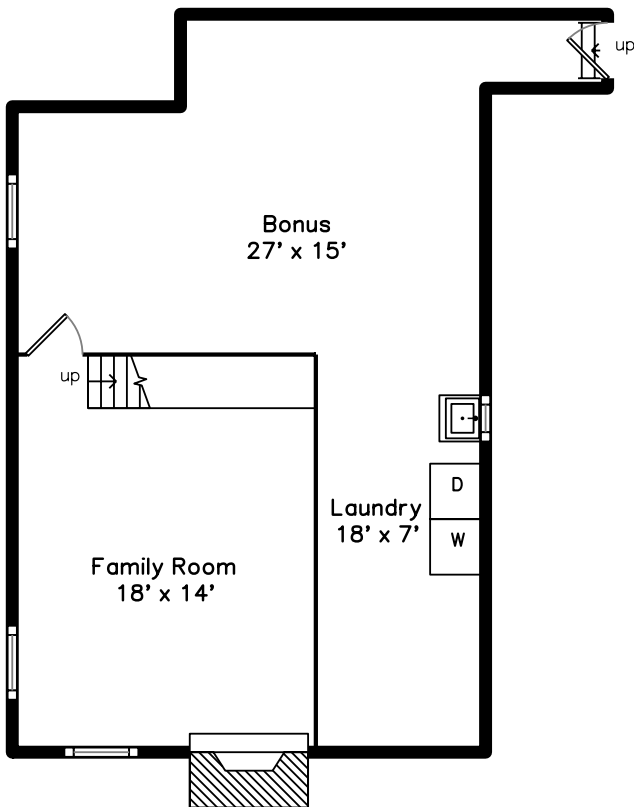

Upper

Main

Basement

135 Oliver Road
Belmont, MA 02478

PicturePlan by  vis-home

Measurements may not be 100% accurate.
Floor plans are provided for convenience only.
Room sizes are not used to calculate area.

Upper

Main

Basement

Outside

Outside

Outside

Back

Back

Foyer

Living Room

Living Room

Living Room

Dining Room

Dining Room

Dining Room

Kitchen

Bedroom

Bedroom

Bedroom

Bedroom

Bathroom

Family Room

Family Room