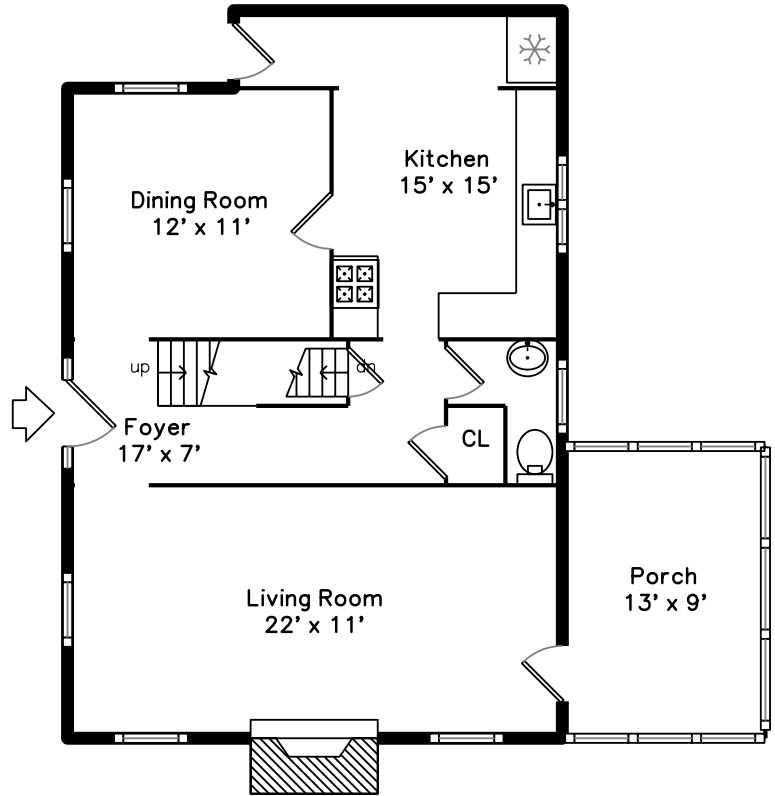

Upper

Main

Basement

135 Oliver Road
Belmont, MA 02478

PicturePlan by  vis-home

Measurements may not be 100% accurate.
Floor plans are provided for convenience only.
Room sizes are not used to calculate area.

Upper

Main

Basement

Outside

Outside

Outside

Back

Back

Foyer

Living Room

Living Room

Living Room

Dining Room

Dining Room

Dining Room

Kitchen

Bedroom

Bedroom

Bedroom

Bedroom

Bathroom

Family Room

Family Room