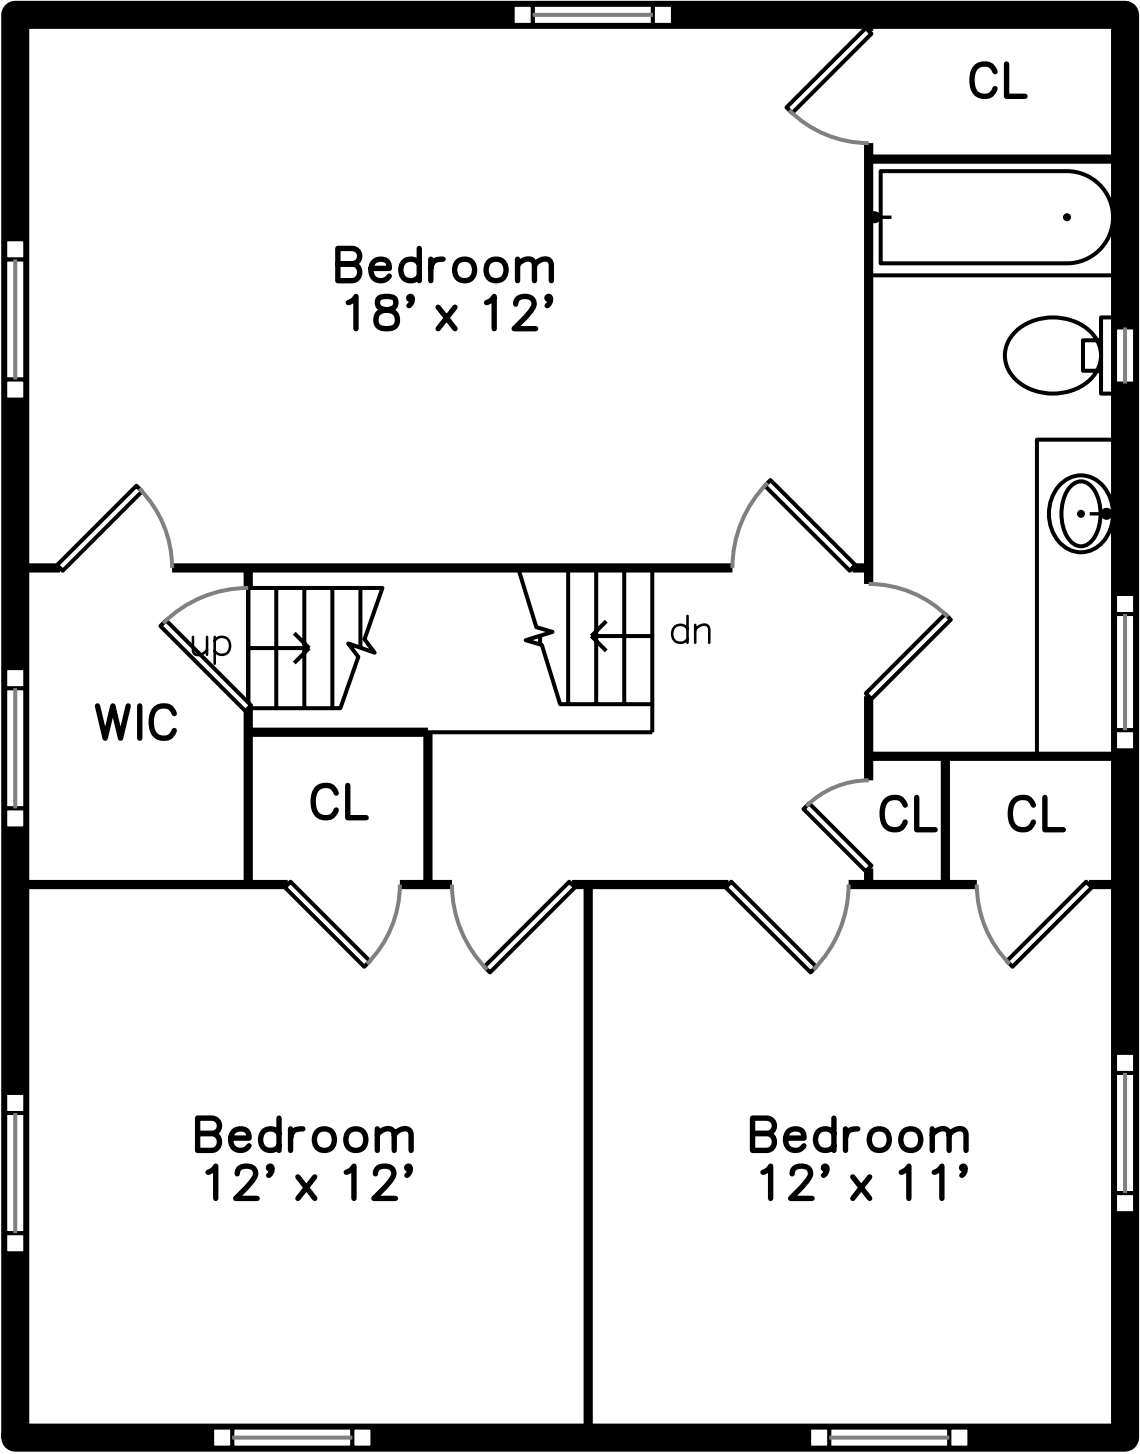

Upper

Main

Basement

135 Oliver Road
Belmont, MA 02478

PicturePlan by  vis-home

Measurements may not be 100% accurate.
Floor plans are provided for convenience only.
Room sizes are not used to calculate area.

Upper

Main

Basement

Outside

Outside

Outside

Back

Back

Foyer

Living Room

Living Room

Living Room

Dining Room

Dining Room

Dining Room

Kitchen

Bedroom

Bedroom

Bedroom

Bedroom

Bathroom

Family Room

Family Room