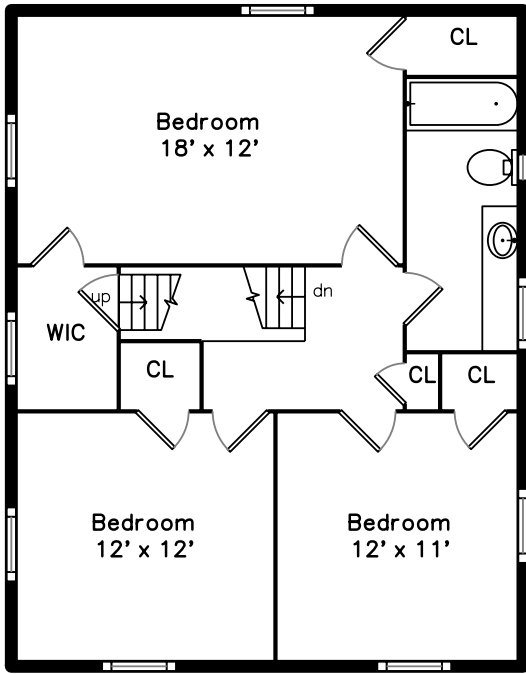

Upper

Main

Basement

135 Oliver Road
Belmont, MA 02478

PicturePlan by  vis-home

Measurements may not be 100% accurate.
Floor plans are provided for convenience only.
Room sizes are not used to calculate area.

Upper

Main

Basement

Outside

Outside

Outside

Back

Back

Foyer

Living Room

Living Room

Living Room

Dining Room

Dining Room

Dining Room

Kitchen

Bedroom

Bedroom

Bedroom

Bedroom

Bathroom

Family Room

Family Room