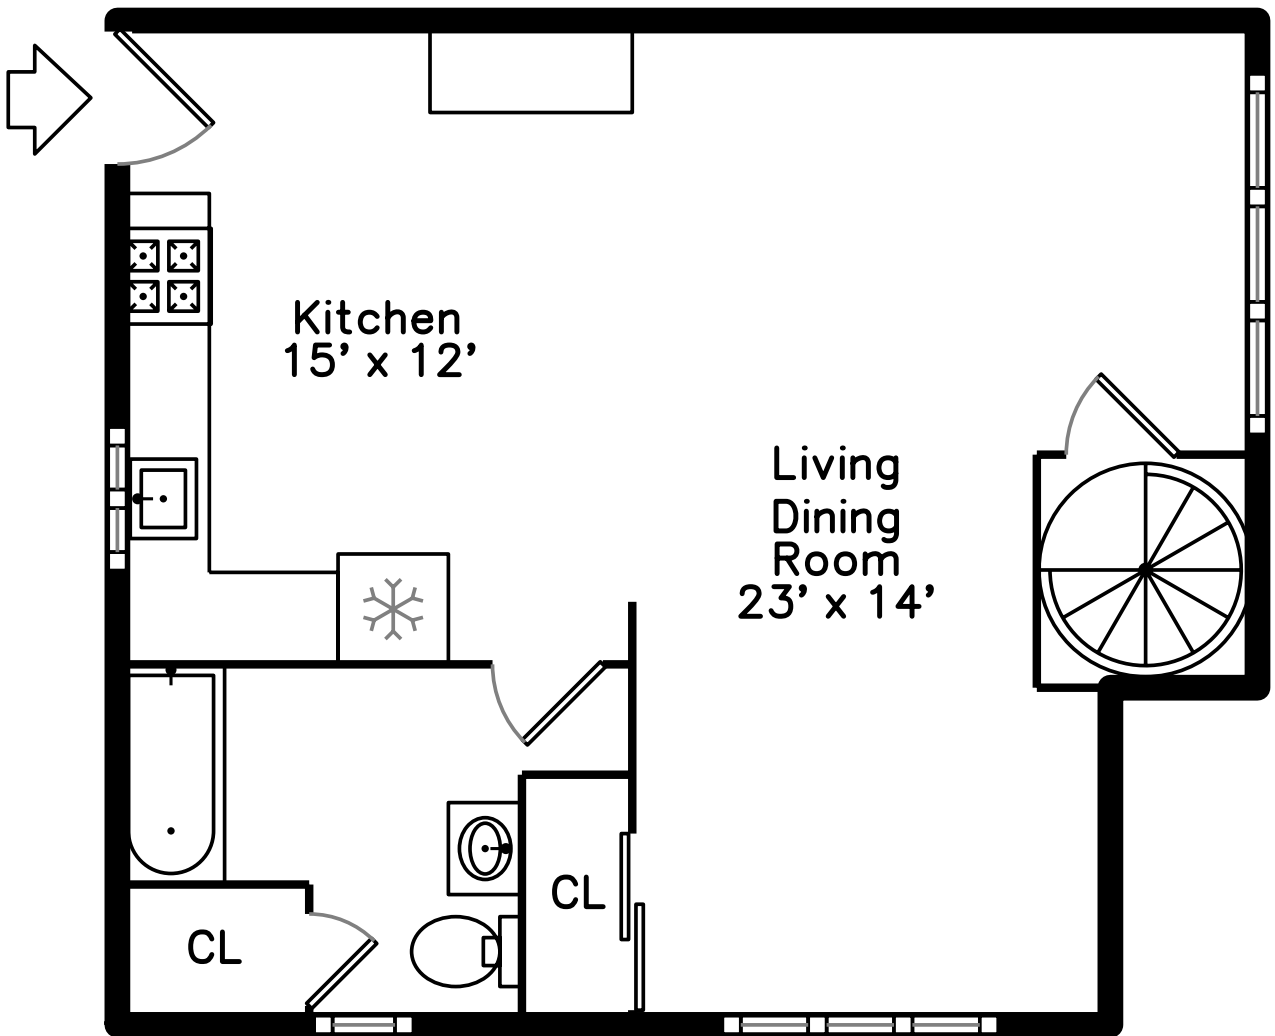

Main

Lower

Coach Main

Coach Lower

64 Shore Road
Wellesley, MA 02482

PicturePlan by vis-home

Measurements may not be 100% accurate.
Floor plans are provided for convenience only.
Room sizes are not used to calculate area.

Main

Lower

Coach Main

Coach Lower

Foyer

Living Room

Living Room

Living Room

Living Room

Kitchen

Kitchen

Kitchen

Kitchen

Office

Office

Bedroom

Primary Bedroom

Primary Bedroom

Bathroom

Bathroom

Primary Bathroom

Laundry

Family Room

Den