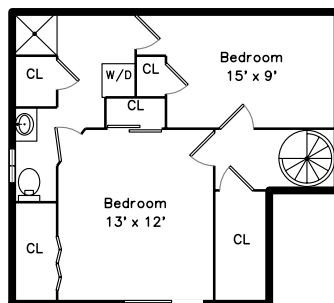

Main

Lower

Coach Main

Coach Lower

64 Shore Road
Wellesley, MA 02482

PicturePlan by vis-home

Measurements may not be 100% accurate.
Floor plans are provided for convenience only.
Room sizes are not used to calculate area.

Main

Lower

Coach Main

Coach Lower

Foyer

Living Room

Living Room

Living Room

Living Room

Kitchen

Kitchen

Kitchen

Kitchen

Office

Office

Bedroom

Primary Bedroom

Primary Bedroom

Bathroom

Bathroom

Primary Bathroom

Laundry

Family Room

Den