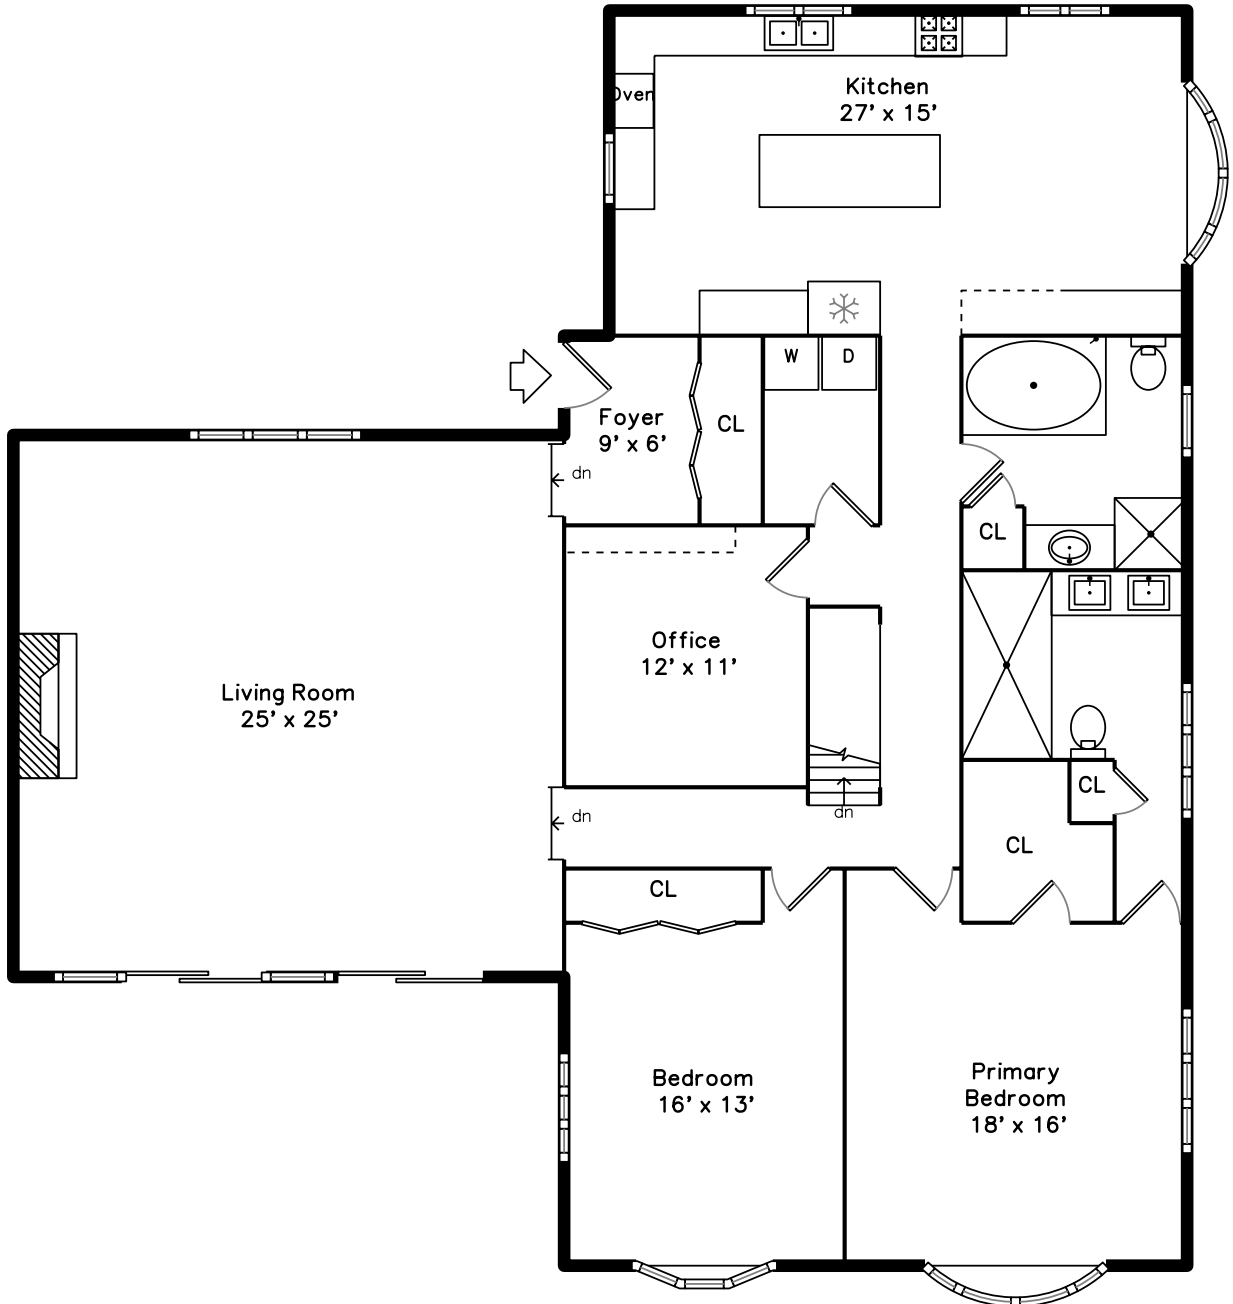

Main

Lower

Coach Main

Coach Lower

64 Shore Road
Wellesley, MA 02482

PicturePlan by vis-home

Measurements may not be 100% accurate.
Floor plans are provided for convenience only.
Room sizes are not used to calculate area.

Main

Lower

Coach Main

Coach Lower

Foyer

Living Room

Living Room

Living Room

Living Room

Kitchen

Kitchen

Kitchen

Kitchen

Office

Office

Bedroom

Primary Bedroom

Primary Bedroom

Bathroom

Bathroom

Primary Bathroom

Laundry

Family Room

Den