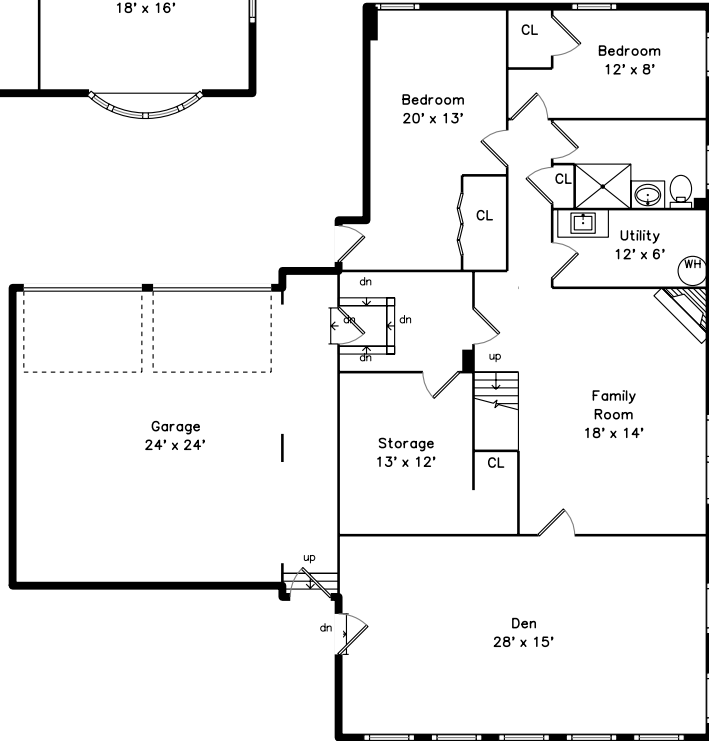

Main

Lower

Coach Main

Coach Lower

64 Shore Road
Wellesley, MA 02482

PicturePlan by vis-home

Measurements may not be 100% accurate.
Floor plans are provided for convenience only.
Room sizes are not used to calculate area.

Main

Lower

Coach Main

Coach Lower

Foyer

Living Room

Living Room

Living Room

Living Room

Kitchen

Kitchen

Kitchen

Kitchen

Office

Office

Bedroom

Primary Bedroom

Primary Bedroom

Bathroom

Bathroom

Primary Bathroom

Laundry

Family Room

Den