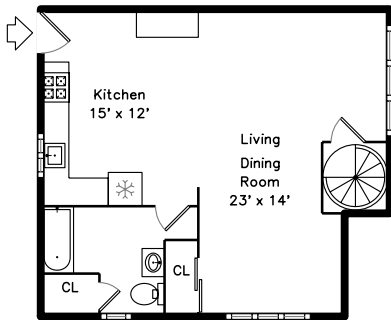

Main

Lower

Coach Main

Coach Lower

64 Shore Road
Wellesley, MA 02482

PicturePlan by vis-home

Measurements may not be 100% accurate.
Floor plans are provided for convenience only.
Room sizes are not used to calculate area.

Main

Lower

Coach Main

Coach Lower

Foyer

Living Room

Living Room

Living Room

Living Room

Kitchen

Kitchen

Kitchen

Kitchen

Office

Office

Bedroom

Primary Bedroom

Primary Bedroom

Bathroom

Bathroom

Primary Bathroom

Laundry

Family Room

Den