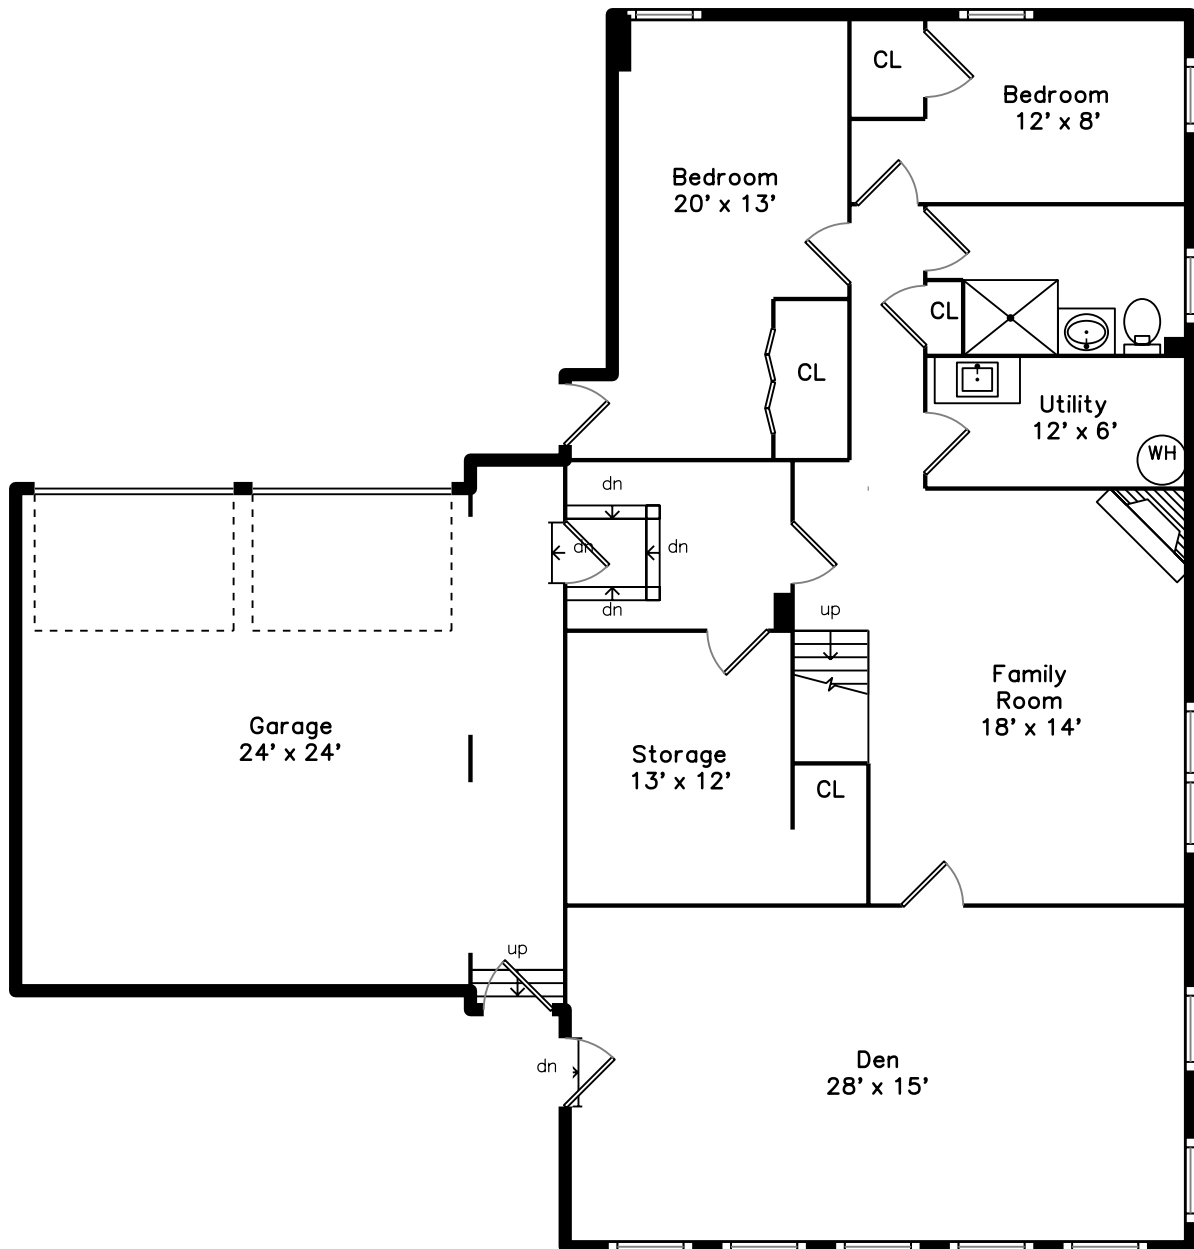

Main

Lower

Coach Main

Coach Lower

64 Shore Road
Wellesley, MA 02482

PicturePlan by vis-home

Measurements may not be 100% accurate.
Floor plans are provided for convenience only.
Room sizes are not used to calculate area.

Main

Lower

Coach Main

Coach Lower

Foyer

Living Room

Living Room

Living Room

Living Room

Kitchen

Kitchen

Kitchen

Kitchen

Office

Office

Bedroom

Primary Bedroom

Primary Bedroom

Bathroom

Bathroom

Primary Bathroom

Laundry

Family Room

Den