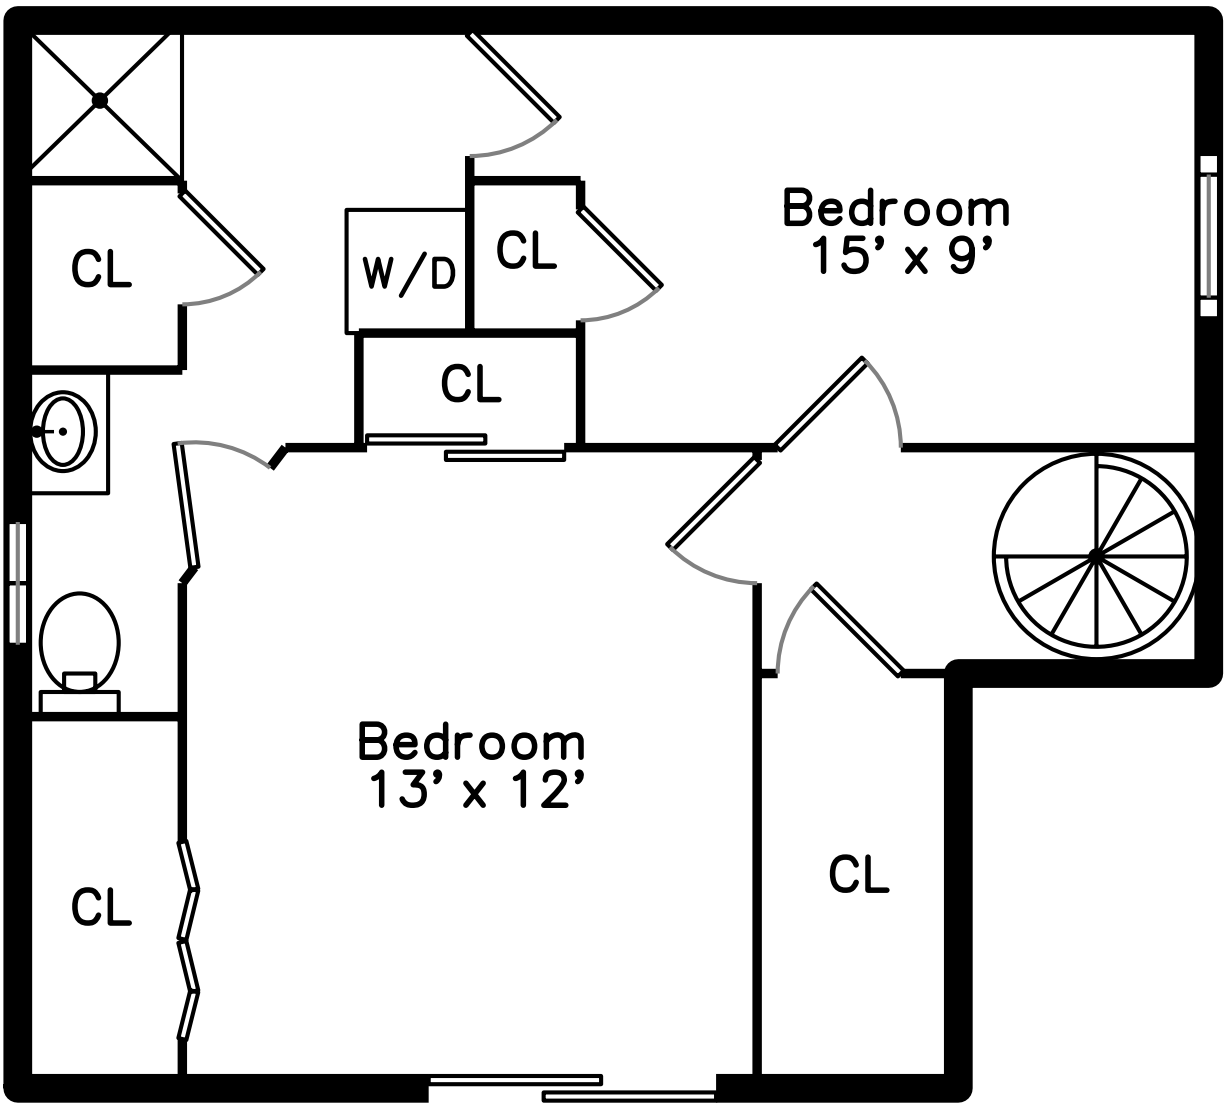

Main

Lower

Coach Main

Coach Lower

64 Shore Road
Wellesley, MA 02482

PicturePlan by vis-home

Measurements may not be 100% accurate.
Floor plans are provided for convenience only.
Room sizes are not used to calculate area.

Main

Lower

Coach Main

Coach Lower

Foyer

Living Room

Living Room

Living Room

Living Room

Kitchen

Kitchen

Kitchen

Kitchen

Office

Office

Bedroom

Primary Bedroom

Primary Bedroom

Bathroom

Bathroom

Primary Bathroom

Laundry

Family Room

Den