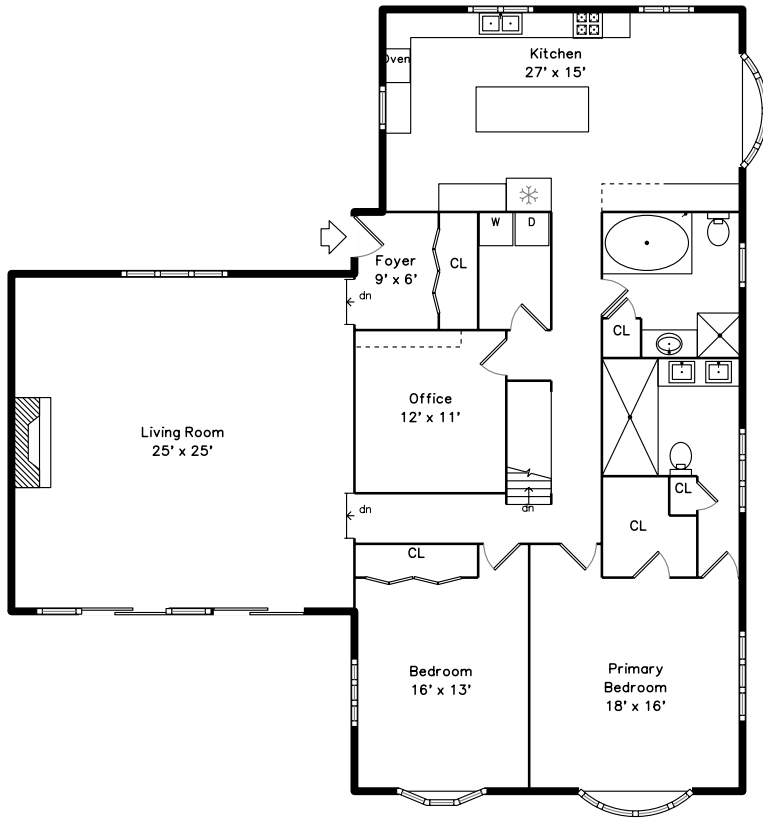

Main

Lower

Coach Main

Coach Lower

64 Shore Road
Wellesley, MA 02482

PicturePlan by vis-home

Measurements may not be 100% accurate.
Floor plans are provided for convenience only.
Room sizes are not used to calculate area.

Main

Lower

Coach Main

Coach Lower

Foyer

Living Room

Living Room

Living Room

Living Room

Kitchen

Kitchen

Kitchen

Kitchen

Office

Office

Bedroom

Primary Bedroom

Primary Bedroom

Bathroom

Bathroom

Primary Bathroom

Laundry

Family Room

Den