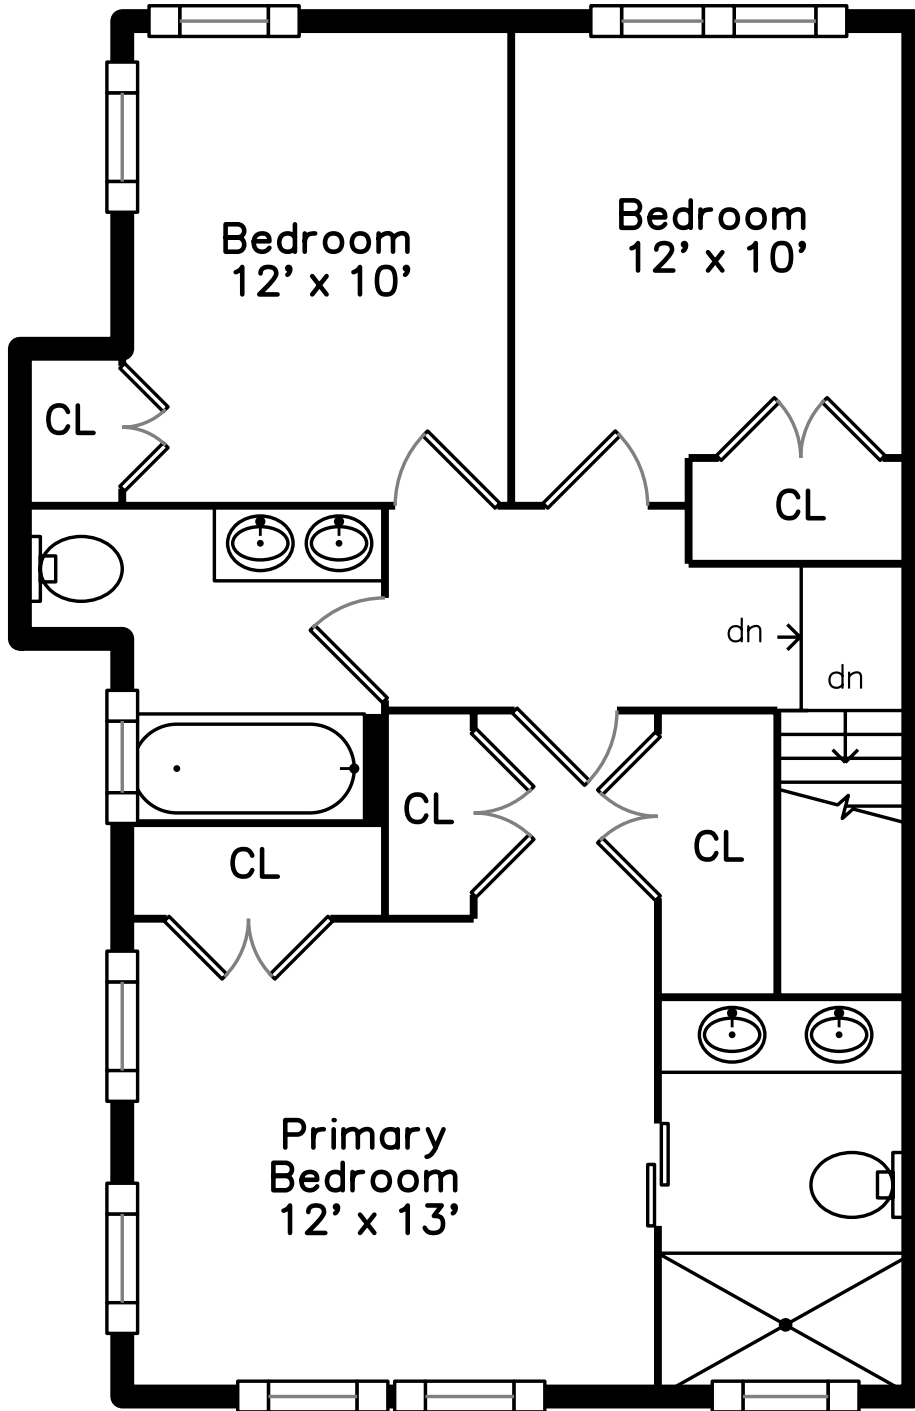

Upper

Main

Lower

**68 Harvard Street
Winchester, MA 01890**
PicturePlan by  vis-home

Measurements may not be 100% accurate.
Floor plans are provided for convenience only.
Room sizes are not used to calculate area.

Upper

Main

Lower

Outside

Back

Living Room

Living Room

Living Room

Primary Bedroom

Primary Bedroom

Bedroom

Bedroom

Bedroom

Bedroom

Primary Bathroom

Primary Bathroom

Bathroom

Bathroom

Family Room

Family Room

Family Room

Bedroom

Bedroom

Bathroom