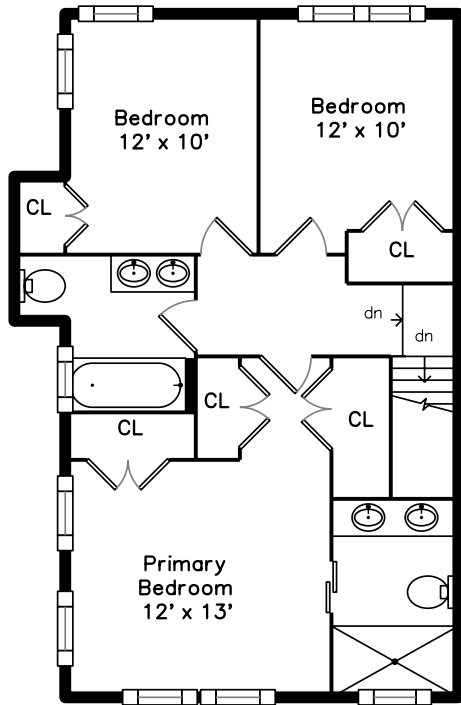

Upper

Main

Lower

**68 Harvard Street
Winchester, MA 01890**
PicturePlan by  vis-home

Measurements may not be 100% accurate.
Floor plans are provided for convenience only.
Room sizes are not used to calculate area.

Upper

Main

Lower

Outside

Back

Living Room

Living Room

Living Room

Primary Bedroom

Primary Bedroom

Bedroom

Bedroom

Bedroom

Bedroom

Primary Bathroom

Primary Bathroom

Bathroom

Bathroom

Family Room

Family Room

Family Room

Bedroom

Bedroom

Bathroom