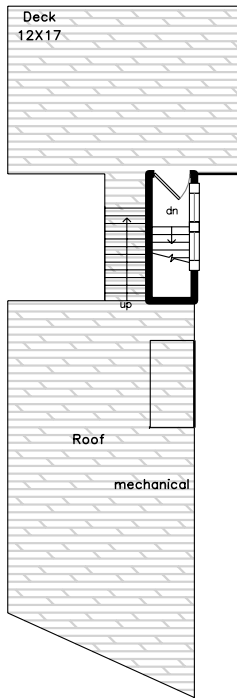

Upper Deck

Top

Upper

Main

Lower Level

213 Third Street
Cambridge, MA 02141

PicturePlan by  vis-home

Measurements may not be 100% accurate.
Floor plans are provided for convenience only.
Room sizes are not used to calculate area.

Upper Deck

Top

Upper

Main

Lower Level

Building

Building

Building