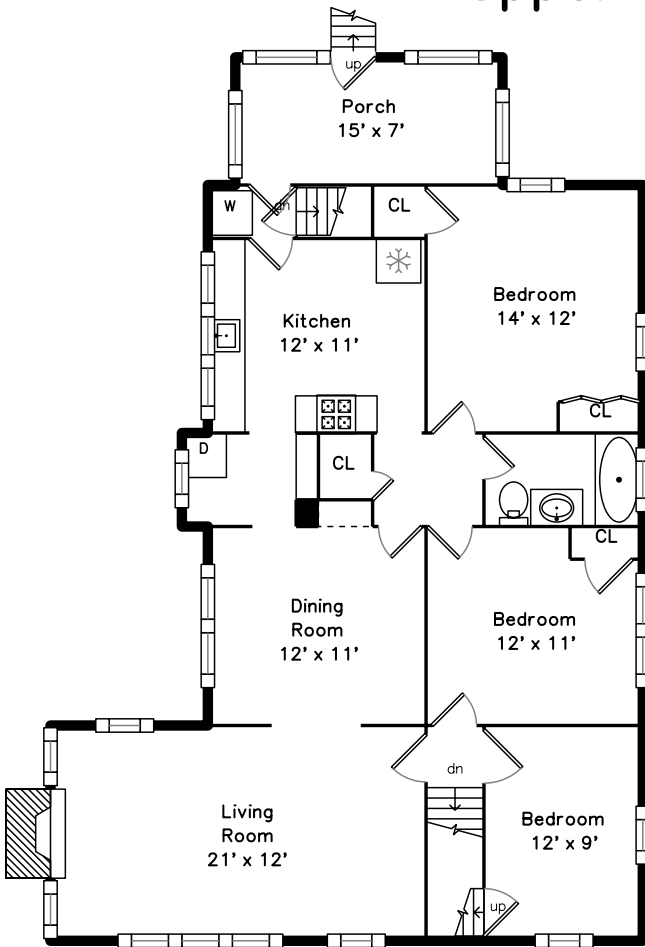

Upper

Main

56 Edgecliff Road
Watertown, MA 02472

PicturePlan by  vis-home

Measurements may not be 100% accurate.
Floor plans are provided for convenience only.
Room sizes are not used to calculate area.

Upper

Aerial

Aerial

Aerial

Living Room

Living Room

Living Room

Living Room

Living Room

Kitchen

Breakfast

Breakfast

Breakfast

Hall

Office Bedroom

Office Bedroom

Office Bedroom

Bathroom

Living Room

Living Room

Living Room

Living Room

Living Room

Dining Room

Dining Room