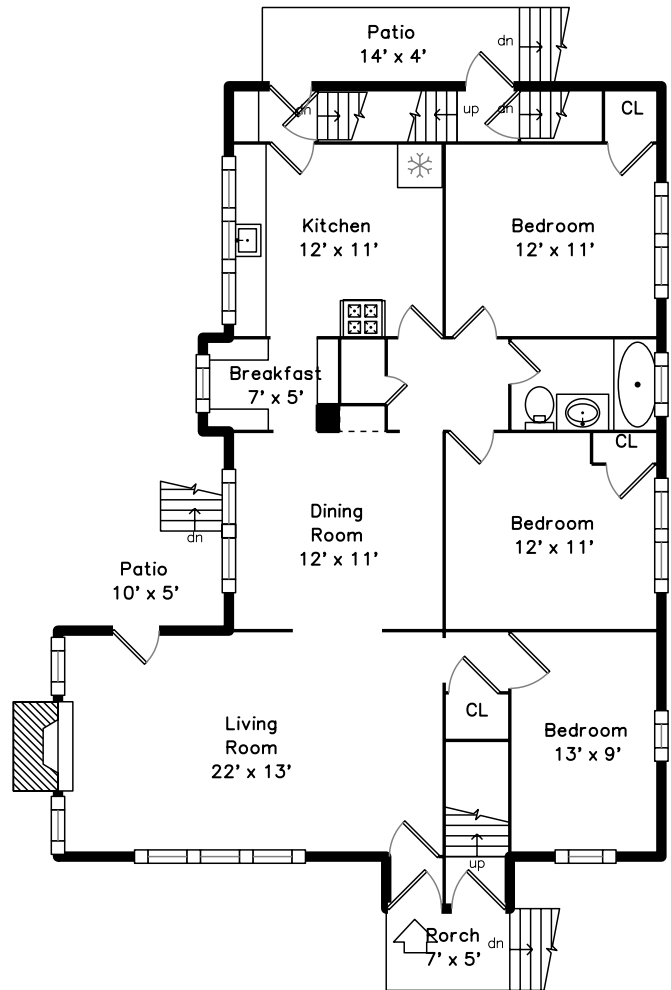

Upper

Main

56 Edgecliff Road
Watertown, MA 02472

PicturePlan by  vis-home

Measurements may not be 100% accurate.
Floor plans are provided for convenience only.
Room sizes are not used to calculate area.

Upper

Aerial

Aerial

Aerial

Living Room

Living Room

Living Room

Living Room

Living Room

Dining Room

Dining Room

Dining Room

Dining Room

Kitchen

Kitchen

Kitchen

Kitchen

Kitchen

Breakfast

Breakfast

Breakfast

Hall

Office Bedroom

Office Bedroom

Office Bedroom