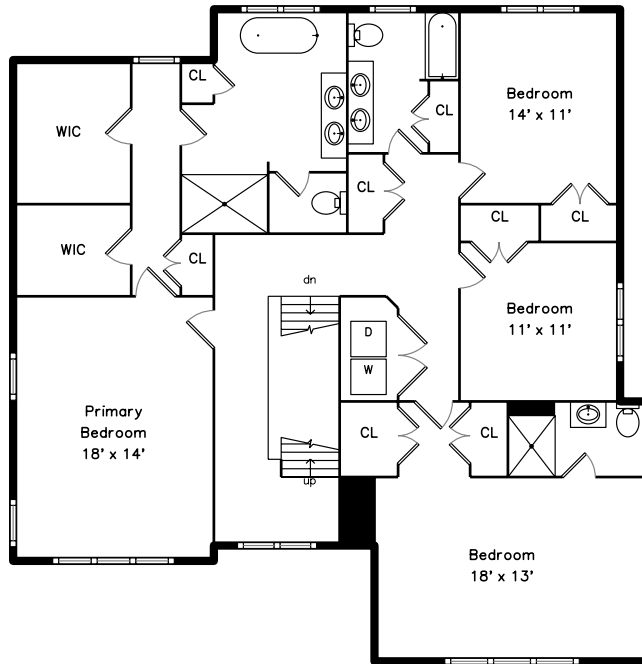

Top

Upper

Main

9 Sullivan Street
Burlington, MA 01803

PicturePlan by  vis-home

Measurements may not be 100% accurate.
Floor plans are provided for convenience only.
Room sizes are not used to calculate area.

Backyard

Foyer

Dining Room

Dining Room

Kitchen

Kitchen

Kitchen

Kitchen

Bathroom

Bathroom

Bathroom

Primary Bathroom

Primary Bathroom

Laundry

Bonus Room

Bonus Room

Bathroom

Bathroom