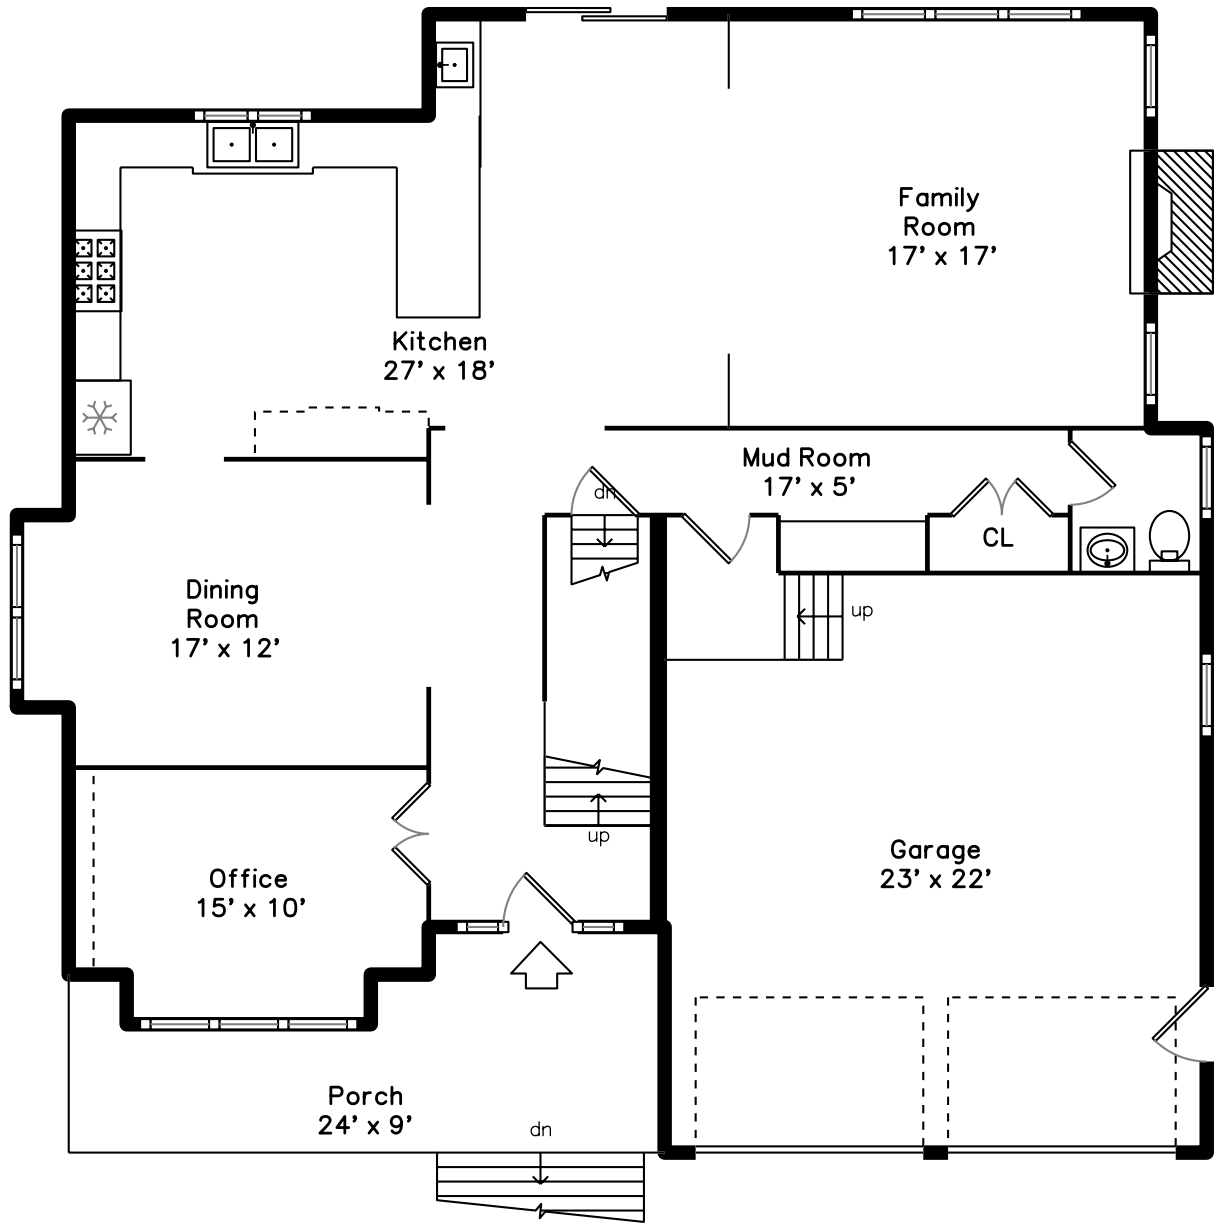

Top

Upper

Main

9 Sullivan Street
Burlington, MA 01803

PicturePlan by  vis-home

Measurements may not be 100% accurate.
Floor plans are provided for convenience only.
Room sizes are not used to calculate area.

Top

Upper

Main

Outside

Outside

Outside

Backyard

Backyard

Backyard

Foyer

Dining Room

Dining Room

Kitchen

Kitchen

Kitchen

Kitchen

Kitchen

Kitchen

Family Room

Family Room

Family Room

Mud Room

Office

Office