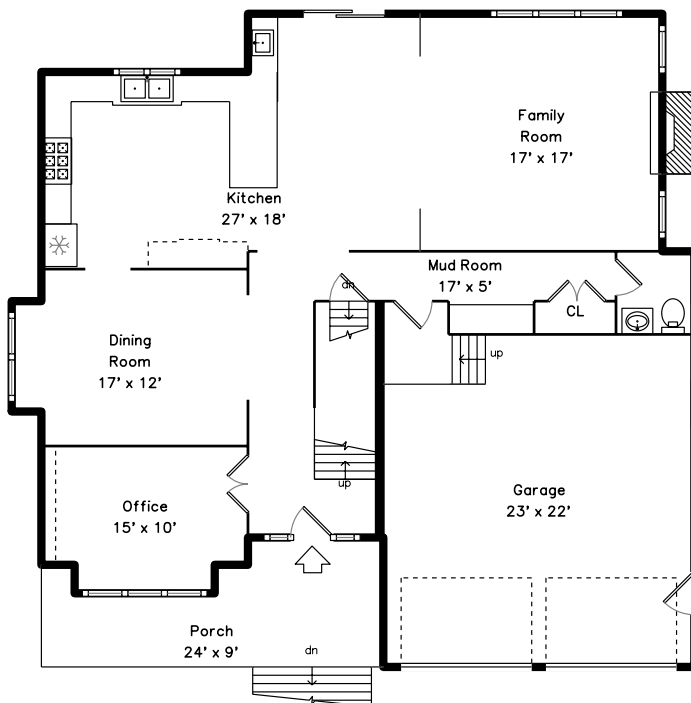

Top

Upper

Main

9 Sullivan Street
Burlington, MA 01803

PicturePlan by  vis-home

Measurements may not be 100% accurate.
Floor plans are provided for convenience only.
Room sizes are not used to calculate area.

Top

Upper

Main

Outside

Outside

Outside

Backyard

Backyard

Backyard

Foyer

Dining Room

Dining Room

Kitchen

Kitchen

Kitchen

Kitchen

Bathroom

Bathroom

Bathroom

Primary Bathroom

Primary Bathroom

Laundry

Bonus Room

Bonus Room