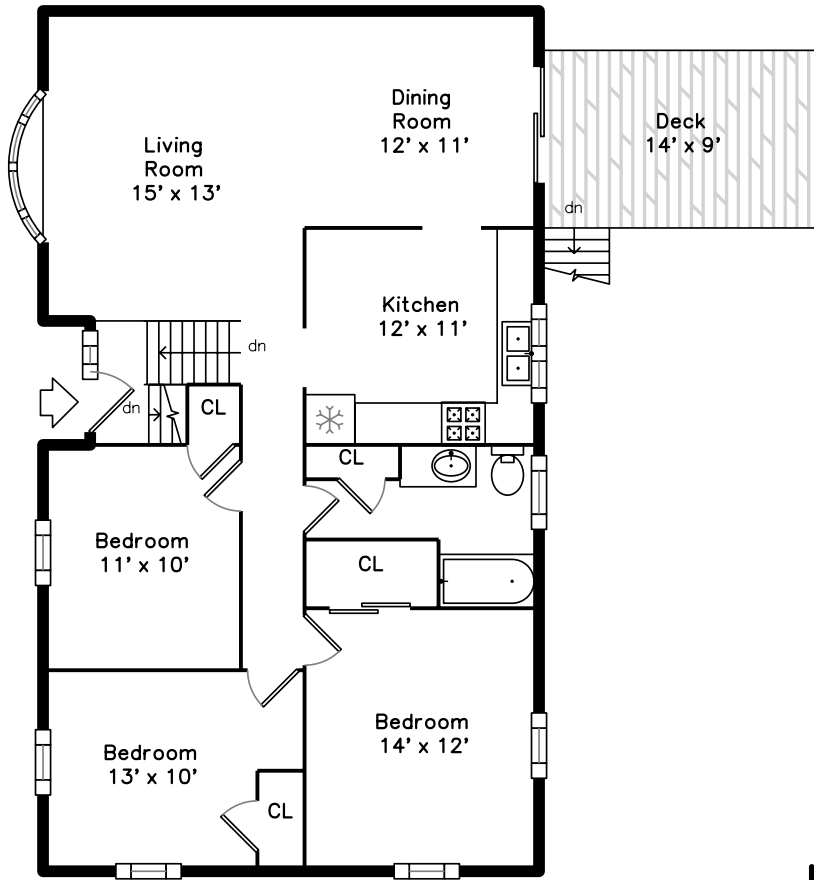

Main

Lower

121 North Street
Stoneham, MA 02180

PicturePlan by  vis-home

Measurements may not be 100% accurate.
Floor plans are provided for convenience only.
Room sizes are not used to calculate area.

Main

Living Room

Living Room

Living Room

Living Room

Dining Room

Dining Room

Dining Room

Dining Room

Kitchen

Kitchen

Kitchen

Kitchen

Bedroom

Bedroom

Bedroom

Bedroom

Family Room

Family Room

Family Room

Family Room

Family Room

Family Room

Office

Office