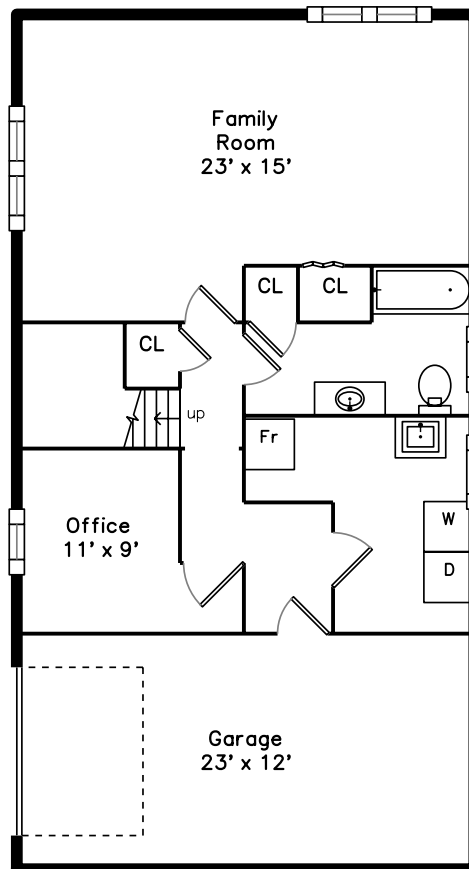

Main

Lower

121 North Street
Stoneham, MA 02180

PicturePlan by  vis-home

Measurements may not be 100% accurate.
Floor plans are provided for convenience only.
Room sizes are not used to calculate area.

Main

Living Room

Living Room

Living Room

Living Room

Dining Room

Dining Room

Dining Room

Dining Room

Kitchen

Kitchen

Kitchen

Kitchen

Bedroom

Bedroom

Bedroom

Bedroom

Family Room

Family Room

Family Room

Family Room

Family Room

Family Room

Office

Office