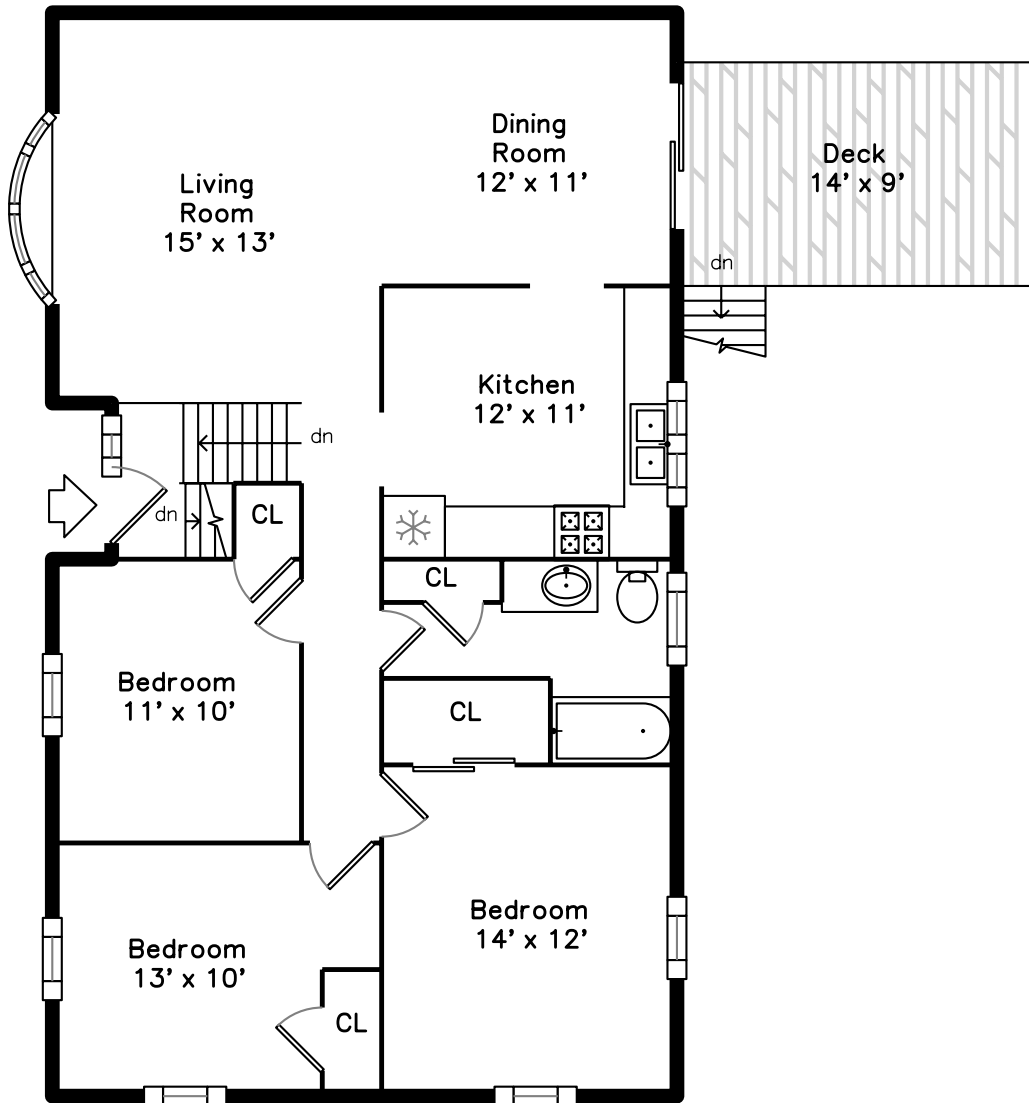

Main

Lower

121 North Street
Stoneham, MA 02180

PicturePlan by  vis-home

Measurements may not be 100% accurate.
Floor plans are provided for convenience only.
Room sizes are not used to calculate area.

Main

Living Room

Living Room

Living Room

Living Room

Dining Room

Dining Room

Dining Room

Dining Room

Kitchen

Kitchen

Kitchen

Kitchen

Bedroom

Bedroom

Bedroom

Bedroom

Bedroom

Bedroom

Bedroom

Bedroom

Bedroom

Bathroom

Deck

Deck