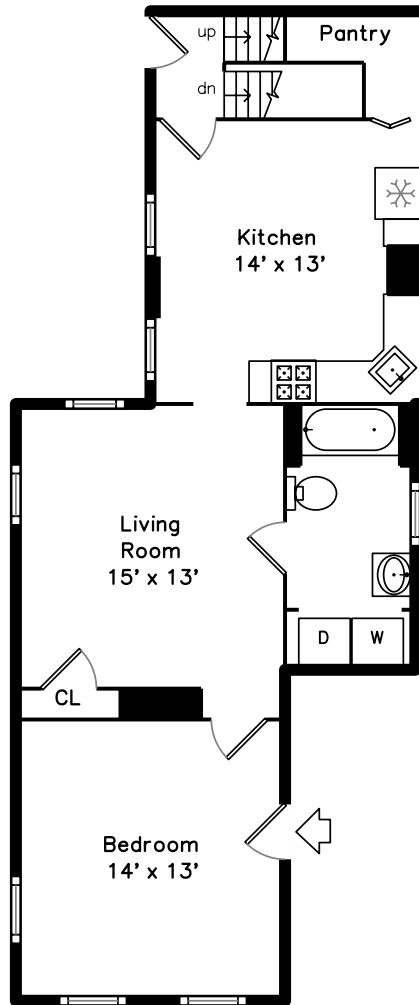

Top

Main

Upper

84 Winter Street Cambridge, MA 02141

PicturePlan by  vis-home

Measurements may not be 100% accurate.
Floor plans are provided for convenience only.
Room sizes are not used to calculate area.

Top

Upper

Main

Outside

Outside

Outside

Outside

Living Room

Living Room

Living Room

Living Room

Kitchen

Kitchen

Kitchen

Kitchen

Bedroom

Living Room

Living Room

Living Room

Kitchen

Kitchen

Kitchen

Bedroom

Bedroom