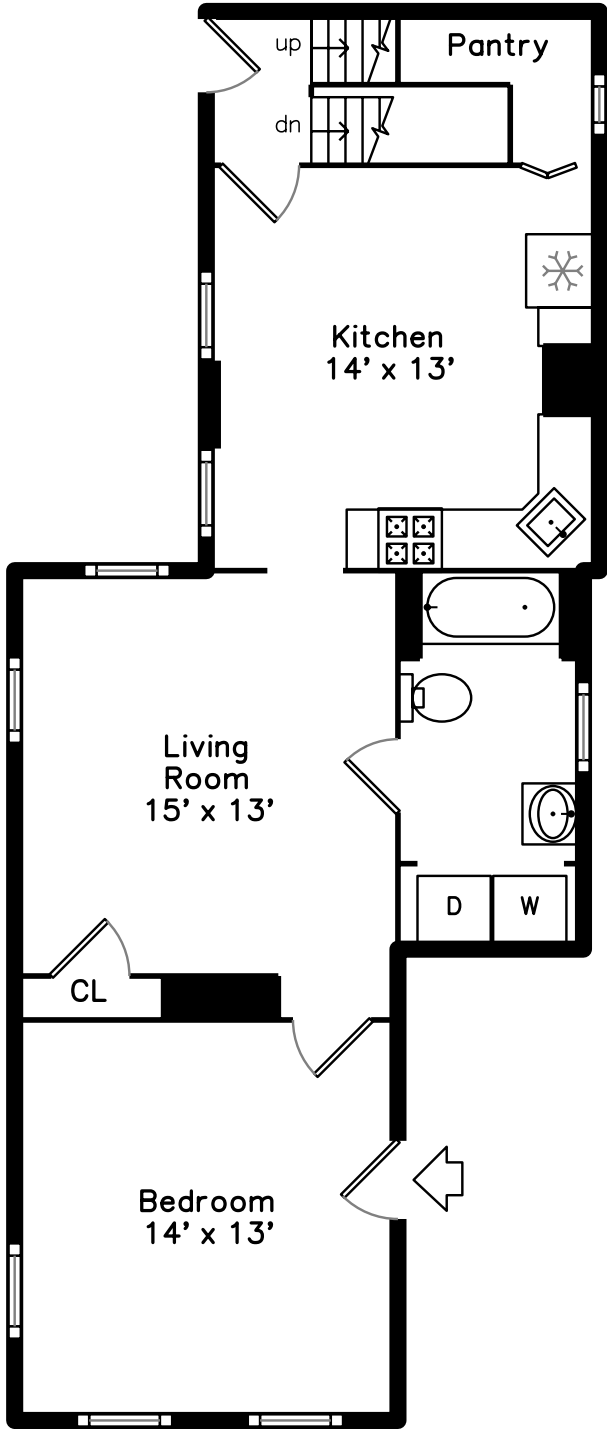

Top

Main

Upper

84 Winter Street Cambridge, MA 02141

PicturePlan by  vis-home

Measurements may not be 100% accurate.
Floor plans are provided for convenience only.
Room sizes are not used to calculate area.

Top

Upper

Main

Outside

Outside

Outside

Outside

Living Room

Living Room

Living Room

Living Room

Kitchen

Kitchen

Kitchen

Kitchen

Bedroom

Living Room

Living Room

Living Room

Kitchen

Kitchen

Kitchen

Bedroom

Bedroom