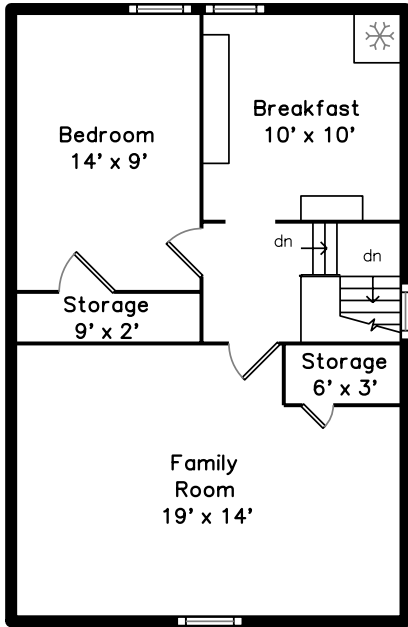

Top

Main

Upper

84 Winter Street Cambridge, MA 02141

PicturePlan by  vis-home

Measurements may not be 100% accurate.
Floor plans are provided for convenience only.
Room sizes are not used to calculate area.

Top

Upper

Main

Outside

Outside

Outside

Outside

Living Room

Living Room

Living Room

Living Room

Kitchen

Kitchen

Kitchen

Kitchen

Bedroom

Breakfast

Bedroom

Bedroom

Bedroom