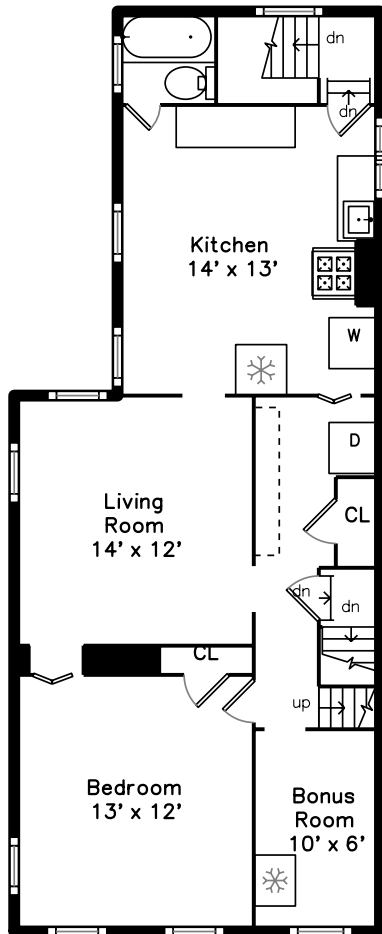

Top

Main

Upper

84 Winter Street Cambridge, MA 02141

PicturePlan by  vis-home

Measurements may not be 100% accurate.
Floor plans are provided for convenience only.
Room sizes are not used to calculate area.

Top

Upper

Main

Outside

Outside

Outside

Outside

Living Room

Living Room

Living Room

Living Room

Kitchen

Kitchen

Kitchen

Kitchen

Bedroom

Living Room

Living Room

Living Room

Kitchen

Kitchen

Kitchen

Bedroom

Bedroom