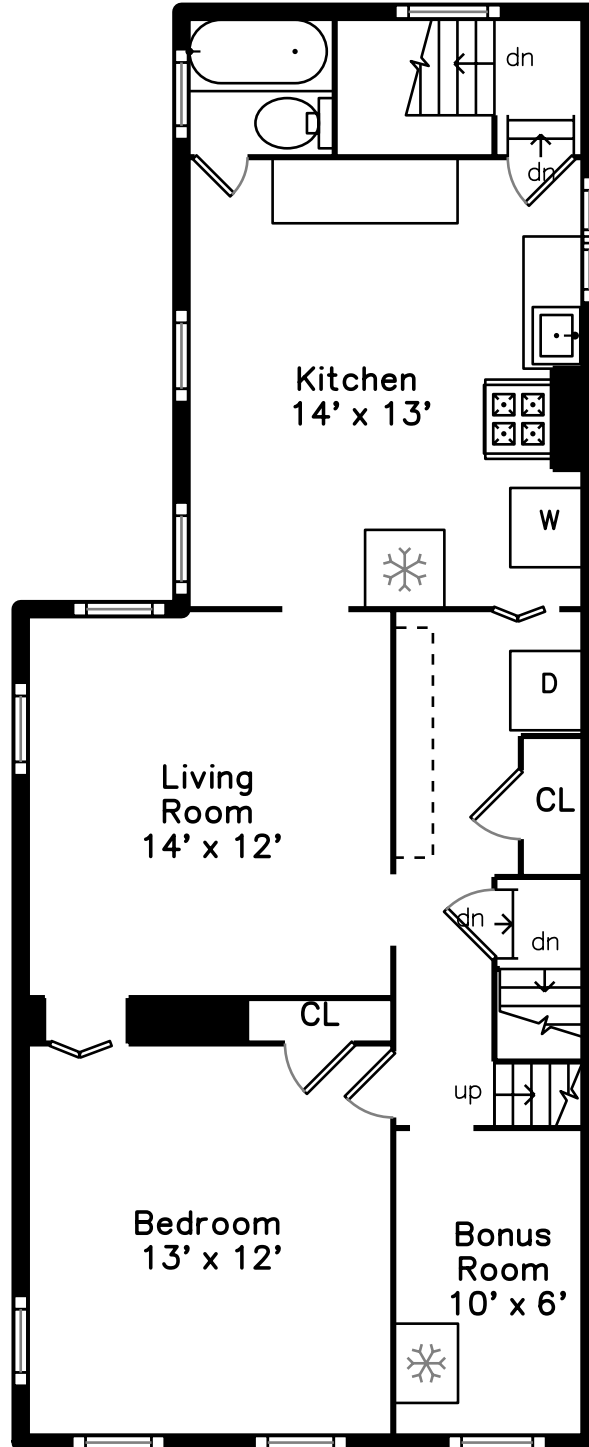

Top

Main

Upper

84 Winter Street Cambridge, MA 02141

PicturePlan by  vis-home

Measurements may not be 100% accurate.
Floor plans are provided for convenience only.
Room sizes are not used to calculate area.

Top

Upper

Main

Outside

Outside

Outside

Outside

Living Room

Living Room

Living Room

Living Room

Kitchen

Kitchen

Kitchen

Kitchen

Bedroom

Living Room

Living Room

Living Room

Kitchen

Kitchen

Kitchen

Bedroom

Bedroom