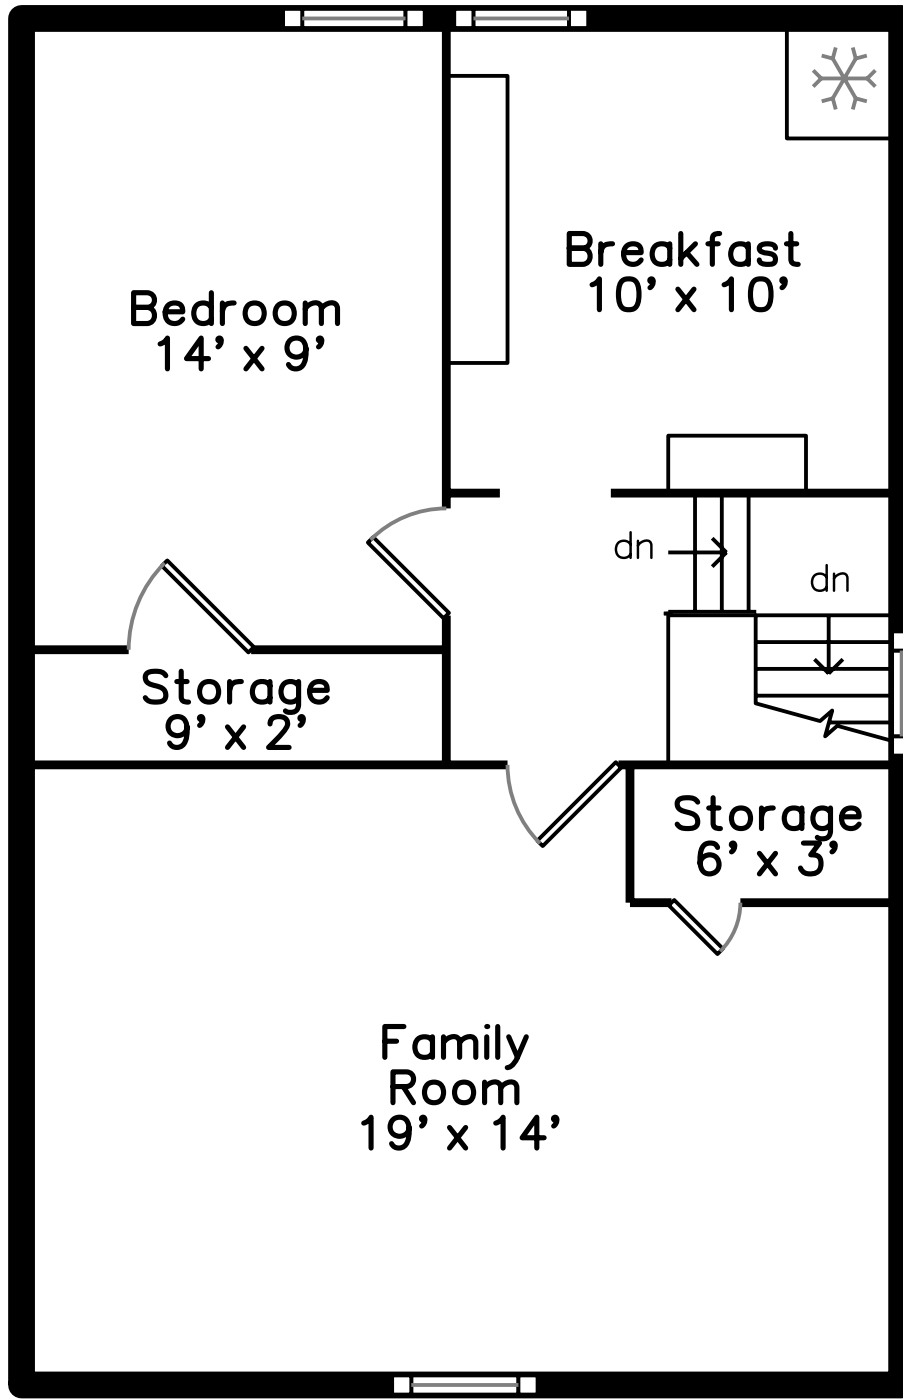

Top

Main

Upper

84 Winter Street Cambridge, MA 02141

PicturePlan by  vis-home

Measurements may not be 100% accurate.
Floor plans are provided for convenience only.
Room sizes are not used to calculate area.

Top

Upper

Main

Outside

Outside

Outside

Outside

Living Room

Living Room

Living Room

Living Room

Kitchen

Kitchen

Kitchen

Kitchen

Bedroom

Bedroom

Bedroom

Bathroom

Bathroom

Laundry

Hall

Hall

Hall