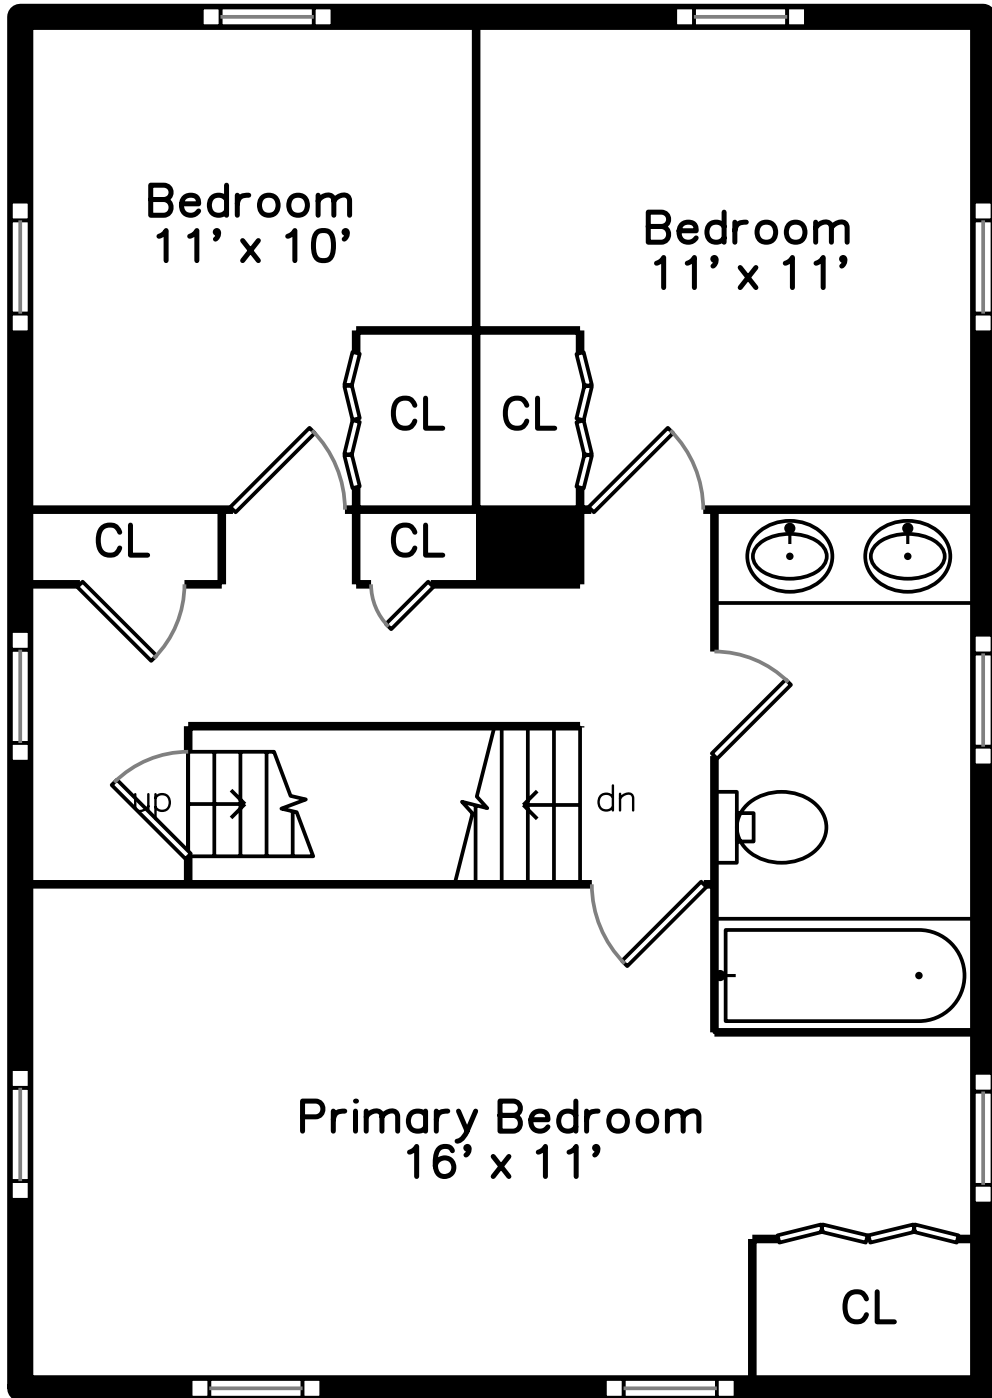

Top

Main

Upper

Lower

126 Lincoln Road
Medford, MA 02155

PicturePlan by vis-home

Measurements may not be 100% accurate.
Floor plans are provided for convenience only.
Room sizes are not used to calculate area.

Top

Upper

Main

Lower

Outside

Outside

Back

Back

Living Room

Dining Room

Dining Room

Family Room

Kitchen

Den

Den

Deck