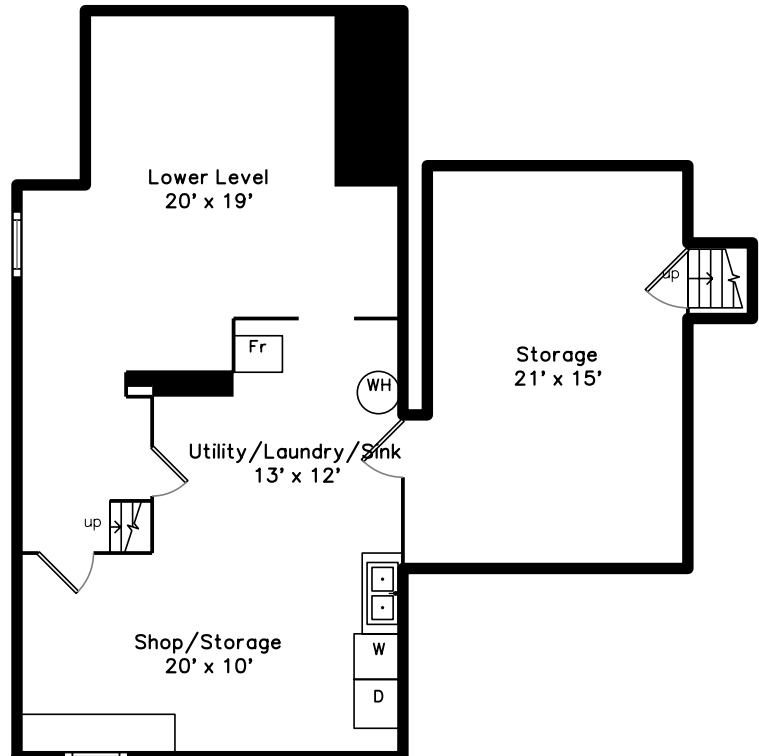

Top

Main

Upper

Lower

126 Lincoln Road
Medford, MA 02155

PicturePlan by vis-home

Measurements may not be 100% accurate.
Floor plans are provided for convenience only.
Room sizes are not used to calculate area.

Top

Upper

Main

Lower

Outside

Outside

Back

Back

Living Room

Dining Room

Dining Room

Family Room

Kitchen

Den

Den

Deck