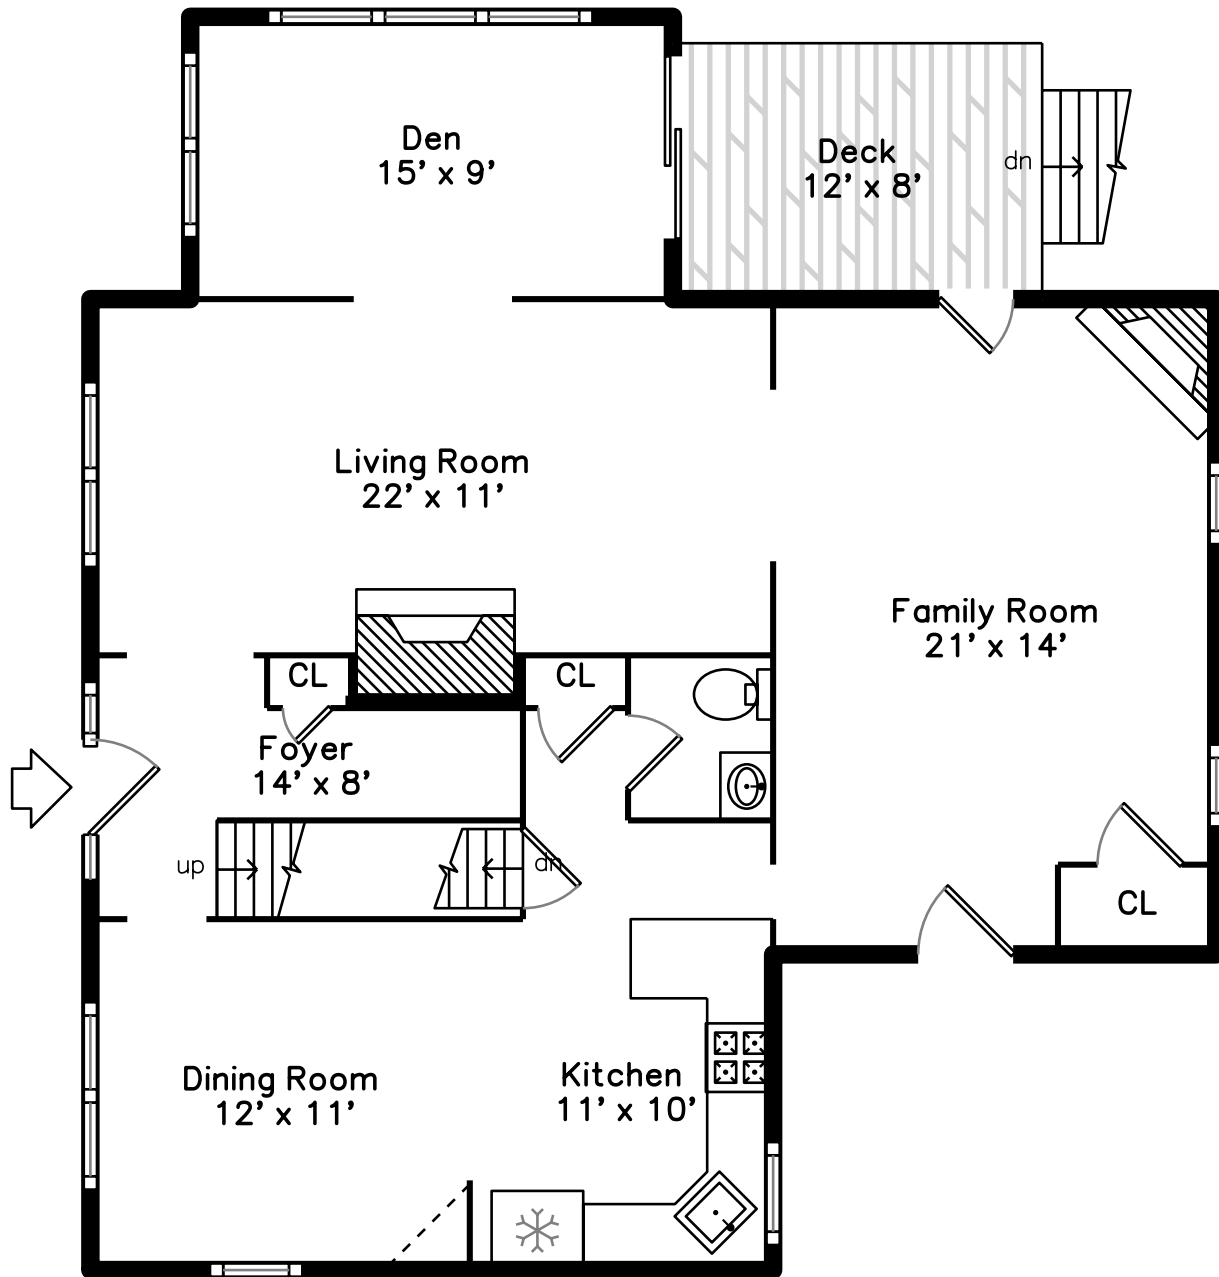

Top

Main

Upper

Lower

126 Lincoln Road
Medford, MA 02155

PicturePlan by vis-home

Measurements may not be 100% accurate.
Floor plans are provided for convenience only.
Room sizes are not used to calculate area.

Top

Upper

Main

Lower

Outside

Outside

Back

Back

Living Room

Dining Room

Dining Room

Family Room

Kitchen

Den

Den

Deck

Powder Room

Garage

Bedroom

Bedroom

Bedroom

Bedroom

Bathroom