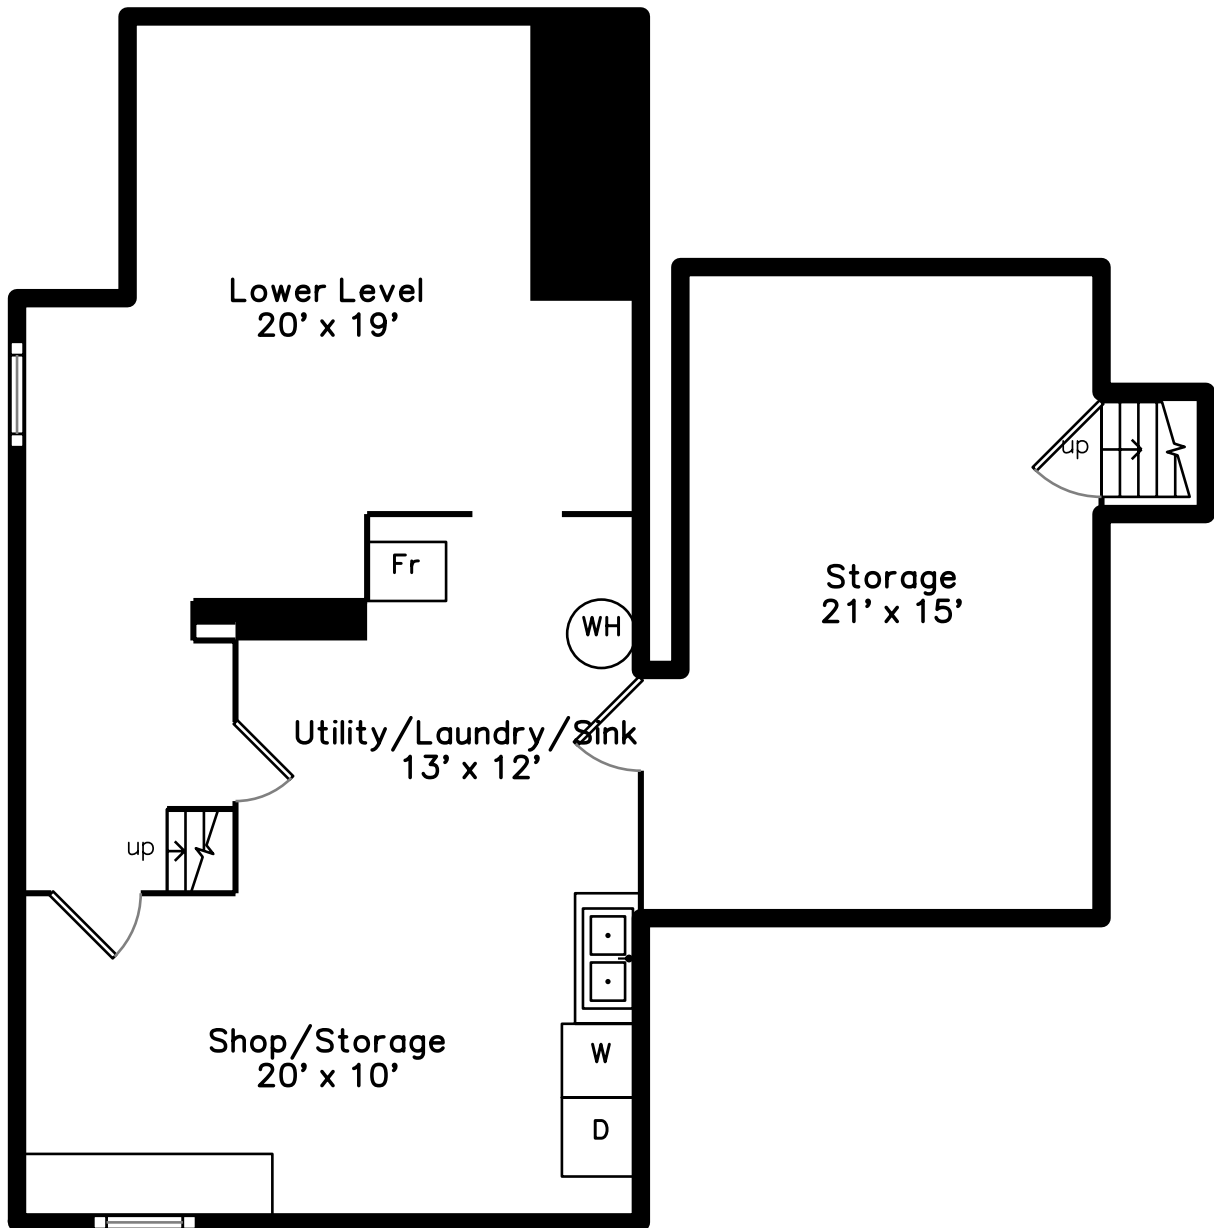

Top

Main

Upper

Lower

126 Lincoln Road
Medford, MA 02155

PicturePlan by vis-home

Measurements may not be 100% accurate.
Floor plans are provided for convenience only.
Room sizes are not used to calculate area.

Top

Upper

Main

Lower

Outside

Outside

Back

Back

Living Room

Dining Room

Dining Room

Family Room

Kitchen

Den

Den

Deck