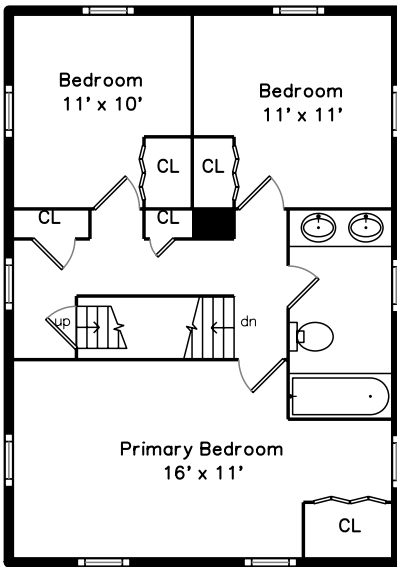

Top

Main

Upper

Lower

126 Lincoln Road
Medford, MA 02155

PicturePlan by vis-home

Measurements may not be 100% accurate.
Floor plans are provided for convenience only.
Room sizes are not used to calculate area.

Top

Upper

Main

Lower

Outside

Outside

Back

Back

Living Room

Dining Room

Dining Room

Family Room

Kitchen

Den

Den

Deck