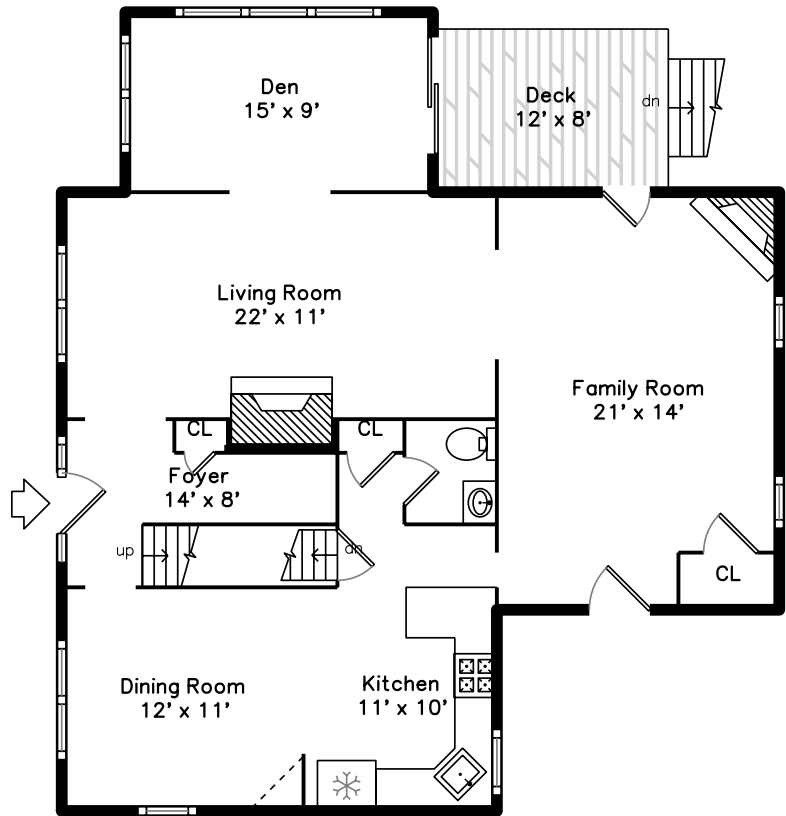

Top

Main

Upper

Lower

126 Lincoln Road
Medford, MA 02155

PicturePlan by vis-home

Measurements may not be 100% accurate.
Floor plans are provided for convenience only.
Room sizes are not used to calculate area.

Top

Upper

Main

Lower

Outside

Outside

Back

Back

Living Room

Dining Room

Dining Room

Family Room

Kitchen

Den

Den

Deck

Powder Room

Garage

Bedroom

Bedroom

Bedroom

Bedroom

Bathroom