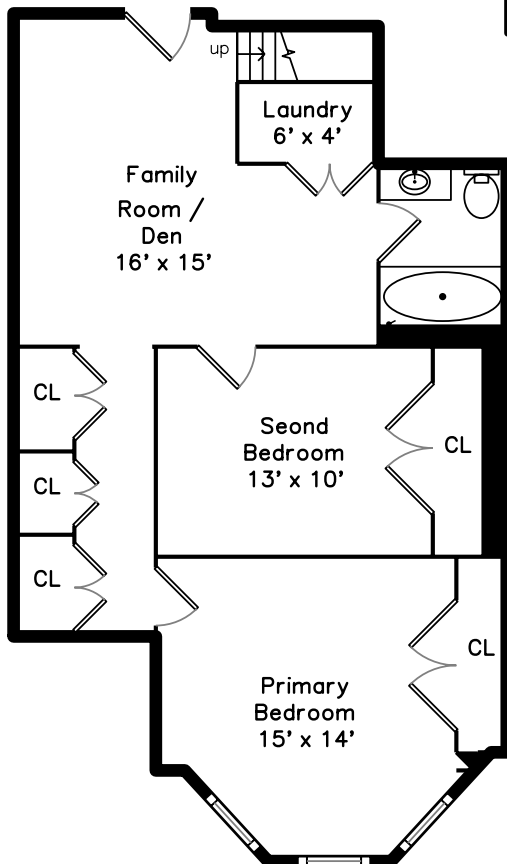

Main

Lower

**88 Marlborough Street Unit #1
Boston, MA 02116**

PicturePlan by  vis-home
MAKE YOUR DREAM A REALITY

Measurements may not be 100% accurate.
Floor plans are provided for convenience only.
Room sizes are not used to calculate area.

Main

Lower

Front Exterior

Street Entrance

Lobby

Living / Dining Room

Living Area

Dining Area

Kitchen

Kitchen

Powder Room

Family Room / Den

Family Room / Den

Bedroom

Bedroom

Bedroom

Bedroom

Bathroom

Bathroom