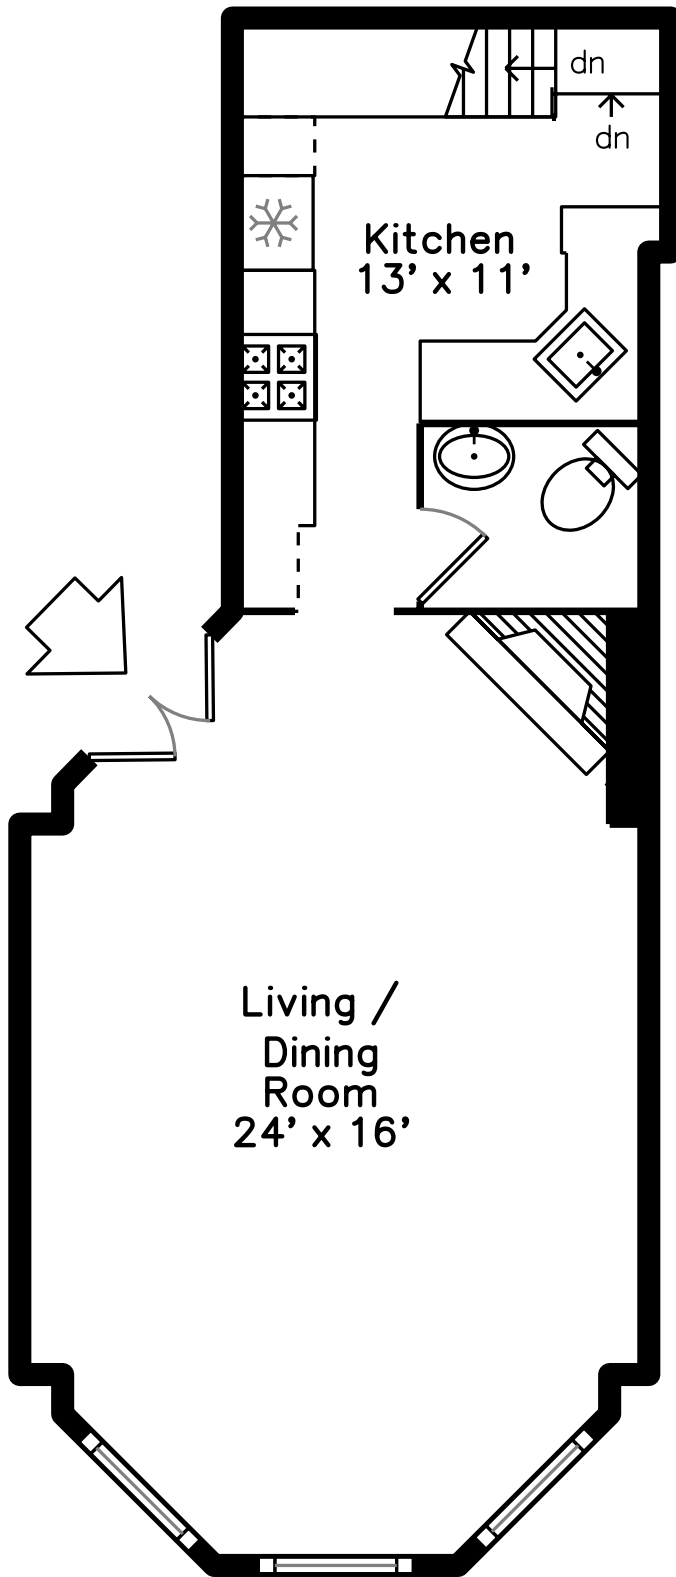

Main

Lower

**88 Marlborough Street Unit #1
Boston, MA 02116**

PicturePlan by  vis-home
MAKE YOUR DREAM A REALITY

Measurements may not be 100% accurate.
Floor plans are provided for convenience only.
Room sizes are not used to calculate area.

Main

Lower

Front Exterior

Street Entrance

Lobby

Living / Dining Room

Living Area

Dining Area

Kitchen

Kitchen

Powder Room

Family Room / Den

Family Room / Den

Bedroom

Bedroom

Bedroom

Bedroom

Bathroom

Bathroom