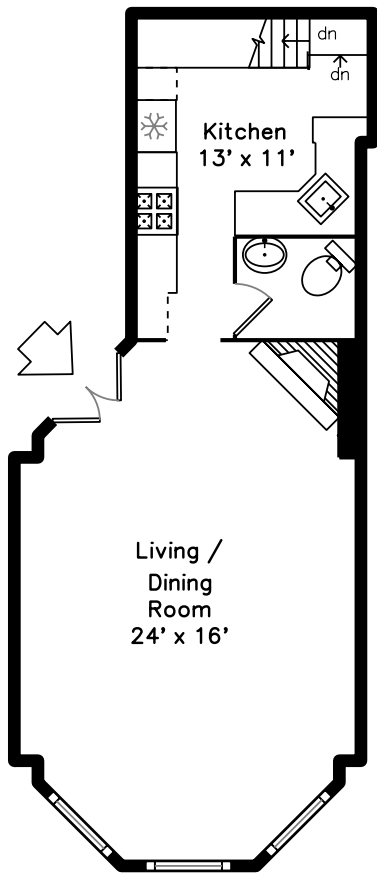

Main

Lower

**88 Marlborough Street Unit #1
Boston, MA 02116**

PicturePlan by  vis-home
MAKE YOUR DREAM A REALITY

Measurements may not be 100% accurate.
Floor plans are provided for convenience only.
Room sizes are not used to calculate area.

Main

Lower

Front Exterior

Street Entrance

Lobby

Living / Dining Room

Living Area

Dining Area

Kitchen

Kitchen

Powder Room

Family Room / Den

Family Room / Den

Bedroom

Bedroom

Bedroom

Bedroom

Bathroom

Bathroom