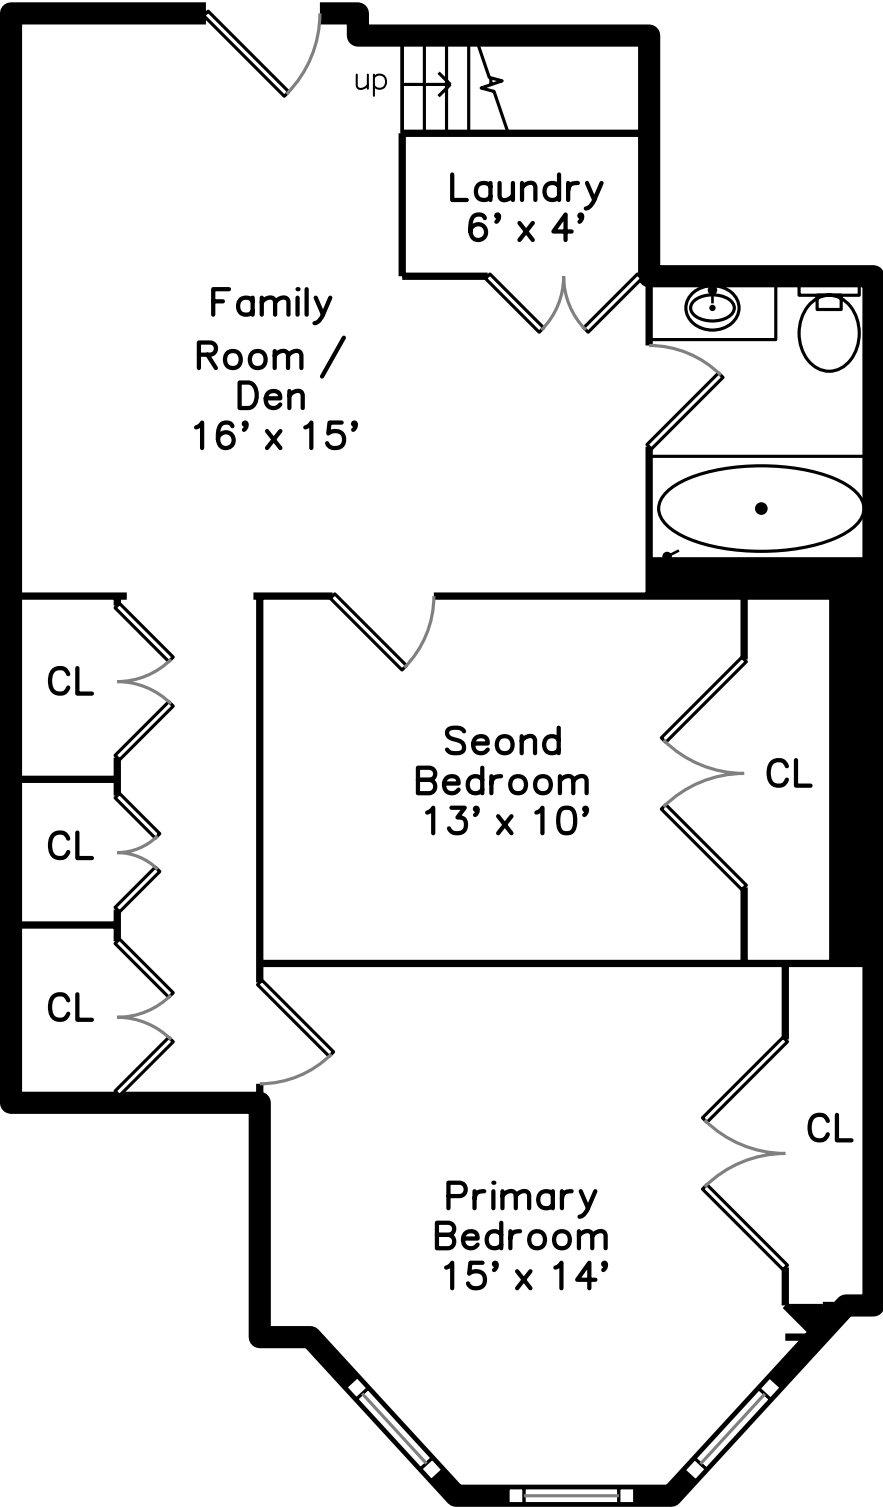

Main

Lower

**88 Marlborough Street Unit #1
Boston, MA 02116**

PicturePlan by  vis-home
MAKE YOUR DREAM A REALITY

Measurements may not be 100% accurate.
Floor plans are provided for convenience only.
Room sizes are not used to calculate area.

Main

Lower

Front Exterior

Street Entrance

Lobby

Living / Dining Room

Living Area

Dining Area

Kitchen

Kitchen

Powder Room

Family Room / Den

Family Room / Den

Bedroom

Bedroom

Bedroom

Bedroom

Bathroom

Bathroom