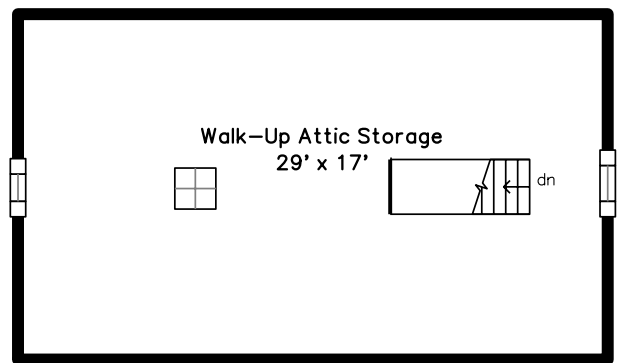

Upper

Top

Main

136 Walnut Street
Watertown, MA 02472

PicturePlan by  vis-home

Measurements may not be 100% accurate.
Floor plans are provided for convenience only.
Room sizes are not used to calculate area.