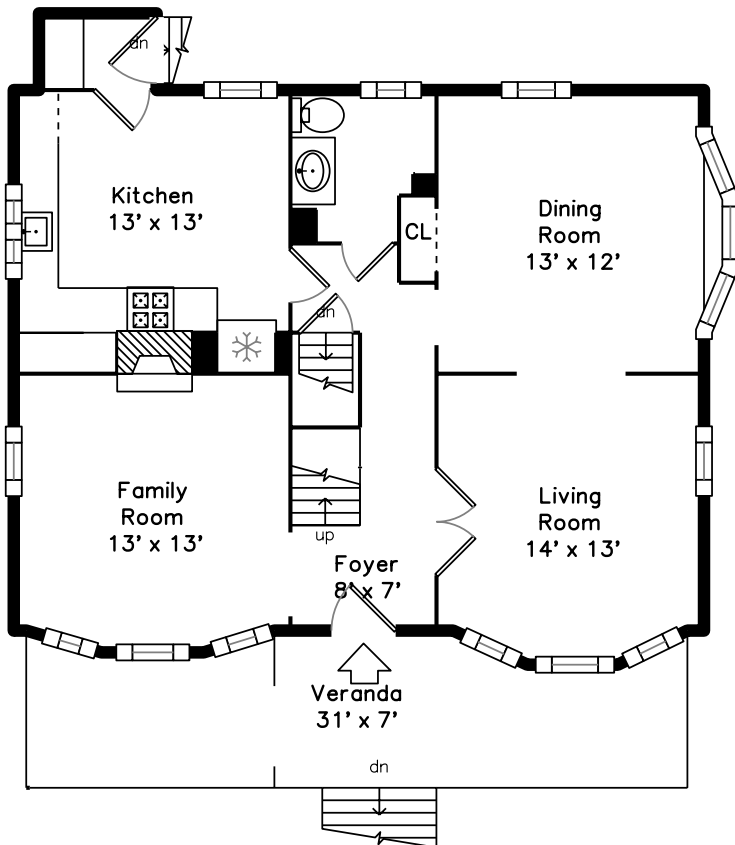

Upper

Top

Main

136 Walnut Street
Watertown, MA 02472

PicturePlan by  vis-home

Measurements may not be 100% accurate.
Floor plans are provided for convenience only.
Room sizes are not used to calculate area.

Living Room

Living Room

Living Room

Living Room

Dining Room

Dining Room

Dining Room

Kitchen

Kitchen

Kitchen

Kitchen

Kitchen

Family Room

Family Room

Family Room

Family Room

Family Room

Bathroom

Hall

Hall

Hall

Hall

Bedroom

Bedroom