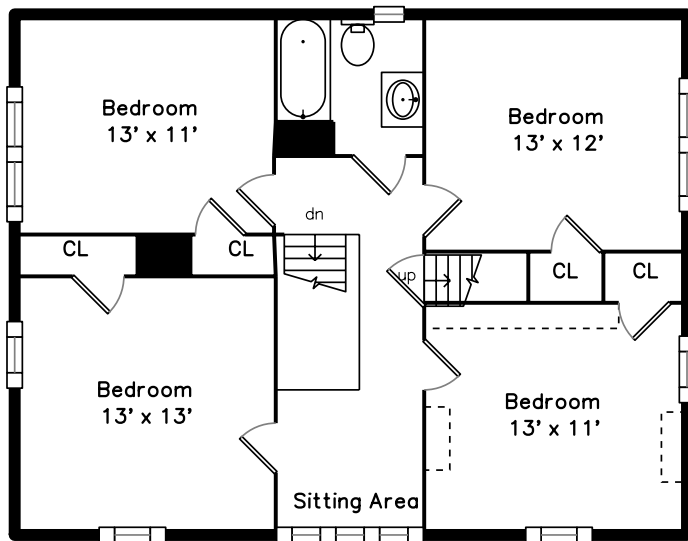

Upper

Top

Main

136 Walnut Street
Watertown, MA 02472

PicturePlan by  vis-home

Measurements may not be 100% accurate.
Floor plans are provided for convenience only.
Room sizes are not used to calculate area.

Living Room

Living Room

Living Room

Living Room

Dining Room

Dining Room

Dining Room

Kitchen

Kitchen

Kitchen

Kitchen

Kitchen

Family Room

Family Room

Family Room

Family Room

Family Room

Bathroom

Hall

Hall

Hall

Hall

Bedroom

Bedroom