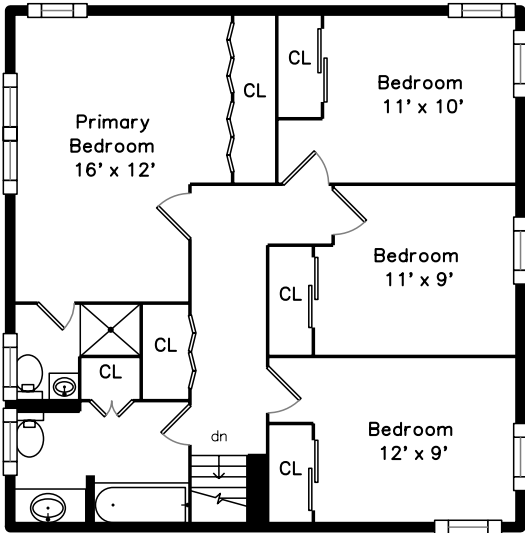

Upper

Basement

Main

**70 Taylor Road
Belmont, MA 02478**

PicturePlan by vis-home

Measurements may not be 100% accurate.
Floor plans are provided for convenience only.
Room sizes are not used to calculate area.

Upper

Main

Basement

Outside

Outside

Outside

Back

Back

Living Room

Living Room

Living Room

Dining Room

Dining Room

Dining Room

Family Room

Family Room

Bedroom

Bedroom

Bedroom

Bedroom

Bedroom

Bedroom

Primary Bathroom

Bathroom