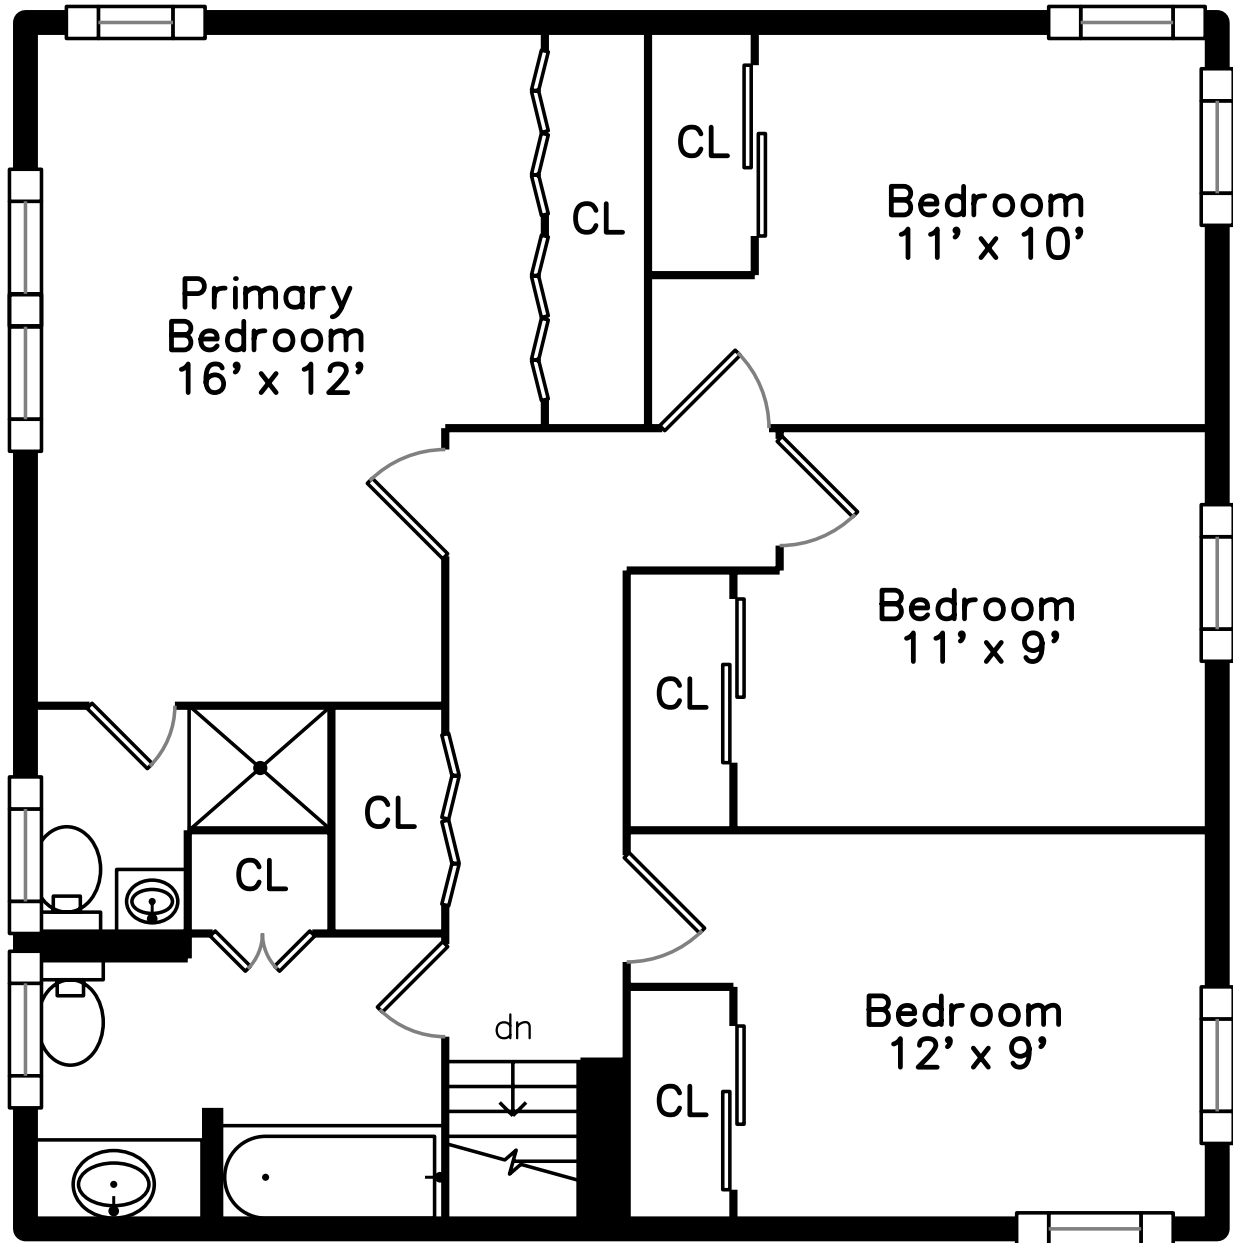

Upper

Basement

Main

**70 Taylor Road
Belmont, MA 02478**

PicturePlan by vis-home

Measurements may not be 100% accurate.
Floor plans are provided for convenience only.
Room sizes are not used to calculate area.

Upper

Main

Basement

Outside

Outside

Outside

Back

Back

Living Room

Living Room

Living Room

Dining Room

Dining Room

Dining Room

Family Room

Family Room

Bedroom

Bedroom

Bedroom

Bedroom

Bedroom

Bedroom

Primary Bathroom

Bathroom