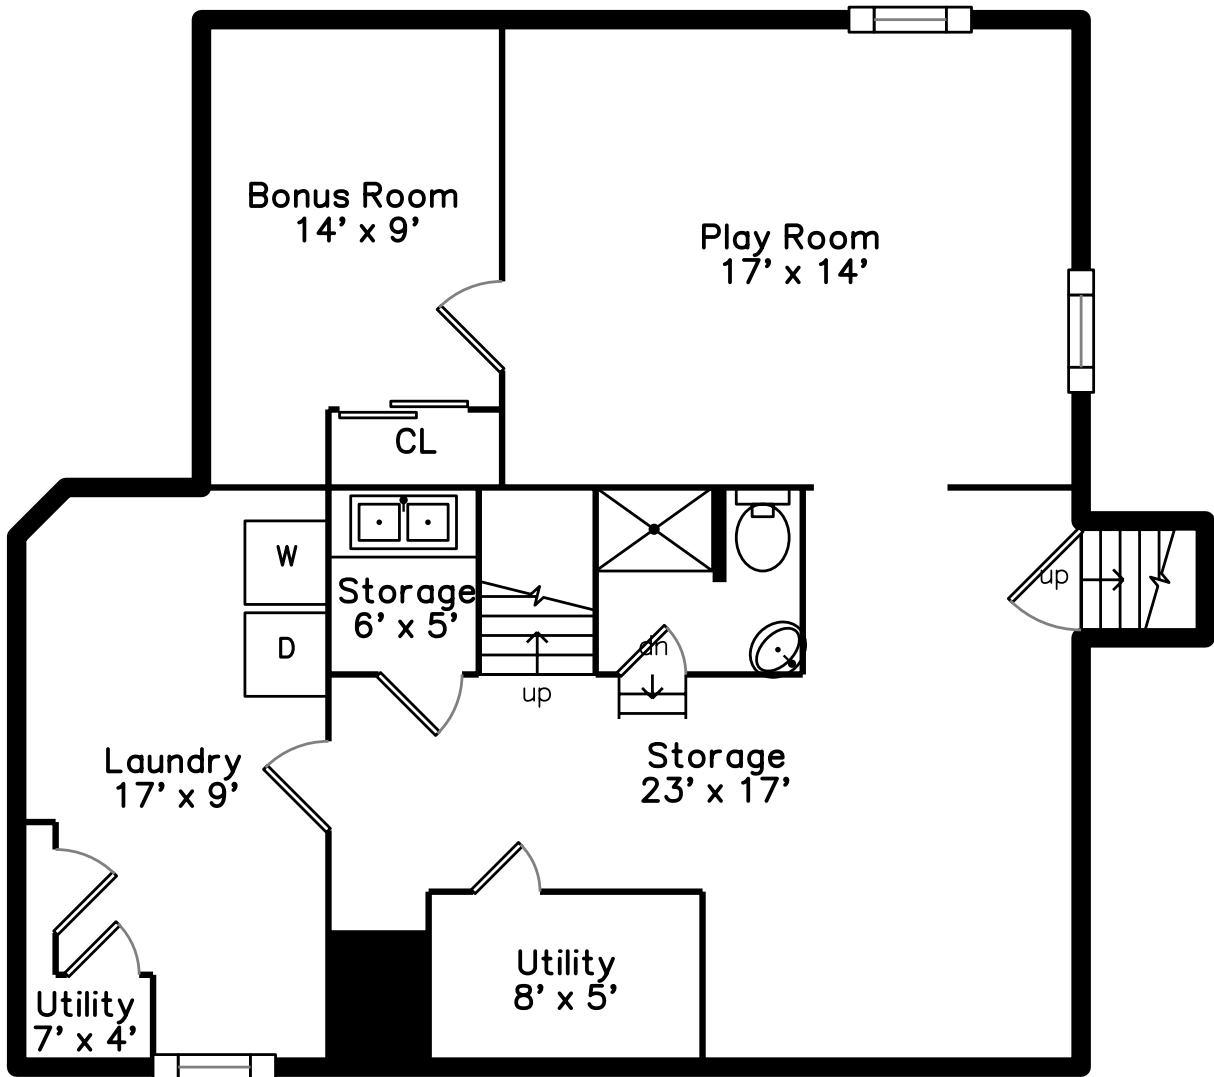

Upper

Basement

Main

**70 Taylor Road
Belmont, MA 02478**

PicturePlan by vis-home

Measurements may not be 100% accurate.
Floor plans are provided for convenience only.
Room sizes are not used to calculate area.

Upper

Main

Basement

Outside

Outside

Outside

Back

Back

Living Room

Living Room

Living Room

Dining Room

Dining Room

Dining Room

Family Room

Family Room

Kitchen

Kitchen

Bedroom

Bedroom

Porch

Powder Room

Primary Bedroom

Primary Bedroom