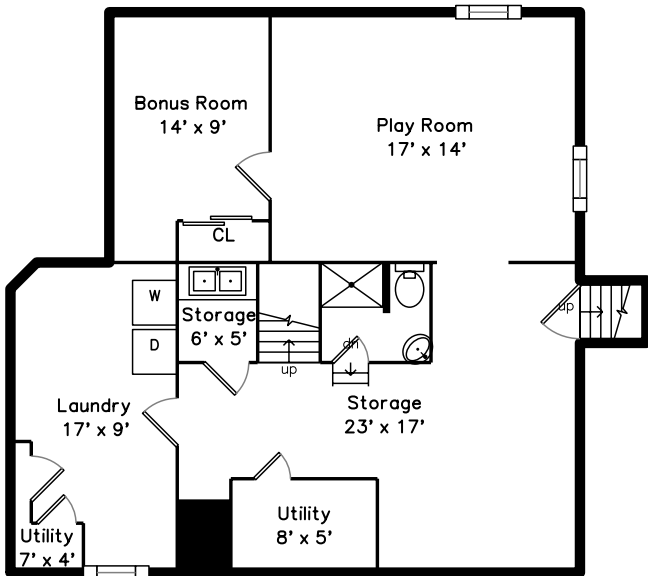

Upper

Basement

Main

**70 Taylor Road
Belmont, MA 02478**

PicturePlan by vis-home

Measurements may not be 100% accurate.
Floor plans are provided for convenience only.
Room sizes are not used to calculate area.

Upper

Main

Basement

Outside

Outside

Outside

Back

Back

Living Room

Living Room

Living Room

Dining Room

Dining Room

Dining Room

Family Room

Family Room

Bedroom

Bedroom

Bedroom

Bedroom

Bedroom

Bedroom

Primary Bathroom

Bathroom