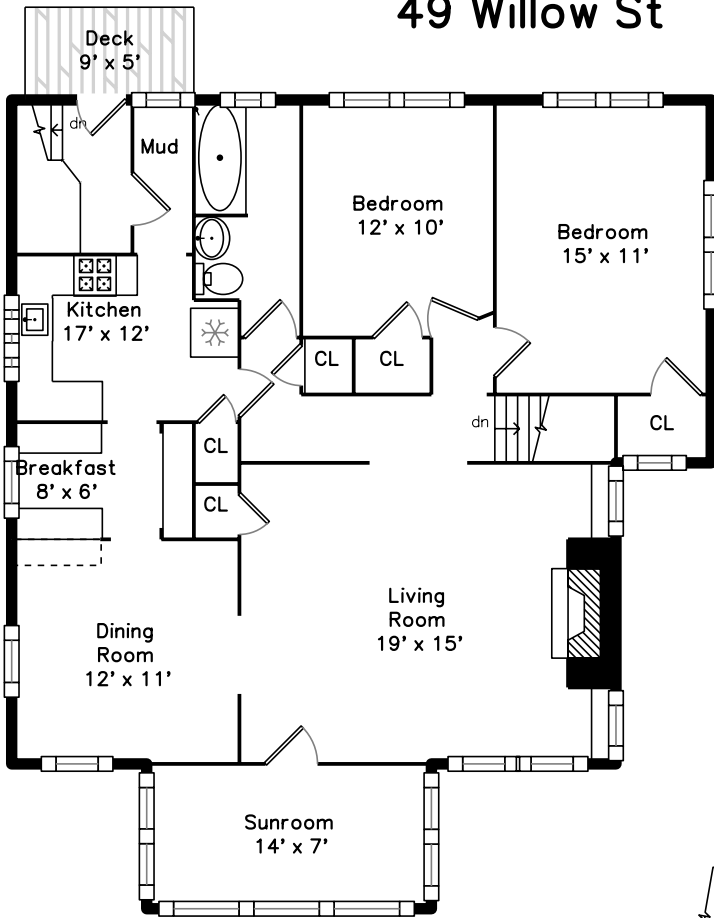

49 Willow St

43 Cushing Ave

43 Cushing Avenue Belmont, MA 02478

PicturePlan by  vis-home

Measurements may not be 100% accurate.
Floor plans are provided for convenience only.
Room sizes are not used to calculate area.

Outside

Outside

Entry

Entry

Entry

Living Room

Living Room

Living Room

Living Room

Living Room

Living Room

Dining Room

Dining Room

Dining Room

Dining Room

Dining Room

Living Room

Living Room

Living Room

Dining Room

Dining Room

Dining Room

Dining Room

Kitchen