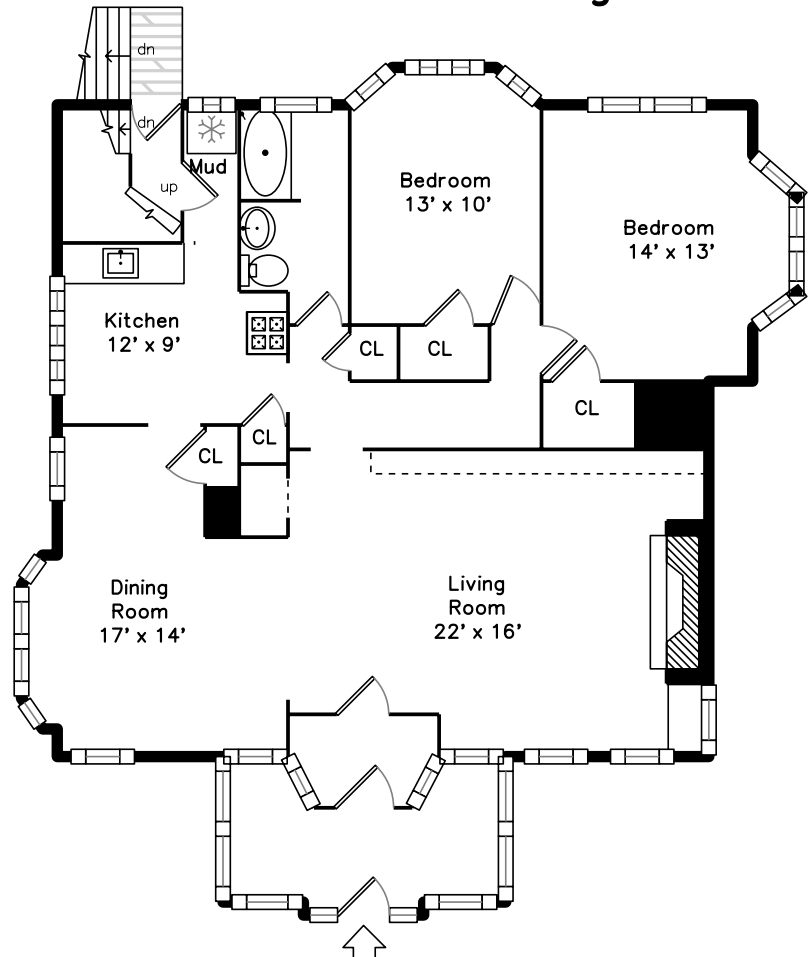

49 Willow St

43 Cushing Ave

43 Cushing Avenue Belmont, MA 02478

PicturePlan by  vis-home

Measurements may not be 100% accurate.
Floor plans are provided for convenience only.
Room sizes are not used to calculate area.

Outside

Outside

Entry

Entry

Entry

Living Room

Living Room

Living Room

Living Room

Living Room

Living Room

Dining Room

Dining Room

Dining Room

Dining Room

Dining Room

Living Room

Living Room

Living Room

Dining Room

Dining Room

Dining Room

Dining Room

Kitchen