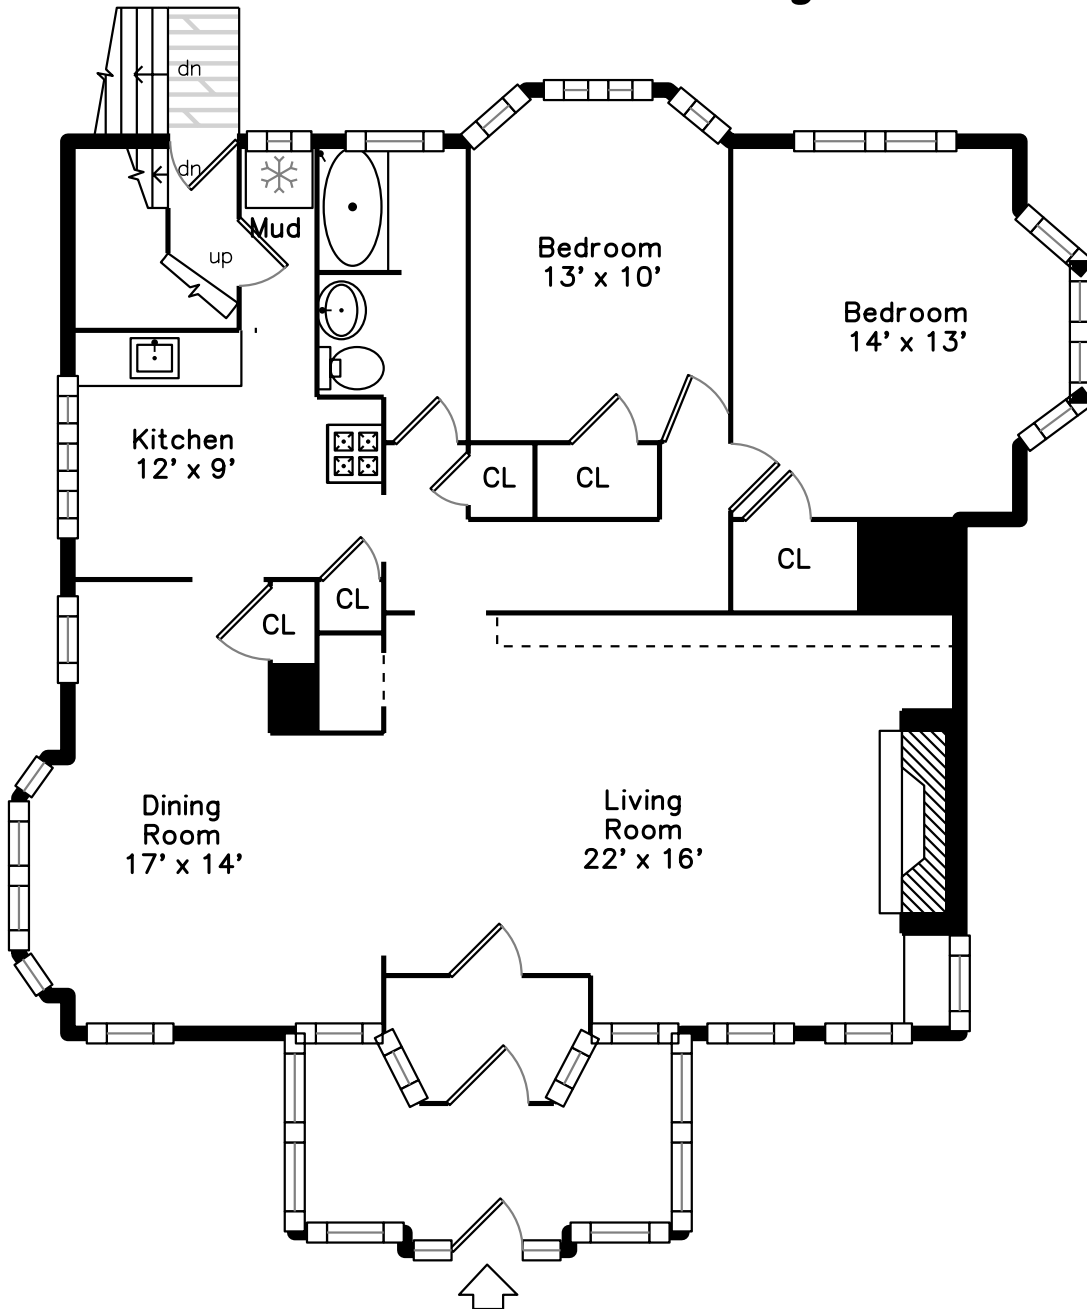

43 Cushing Ave