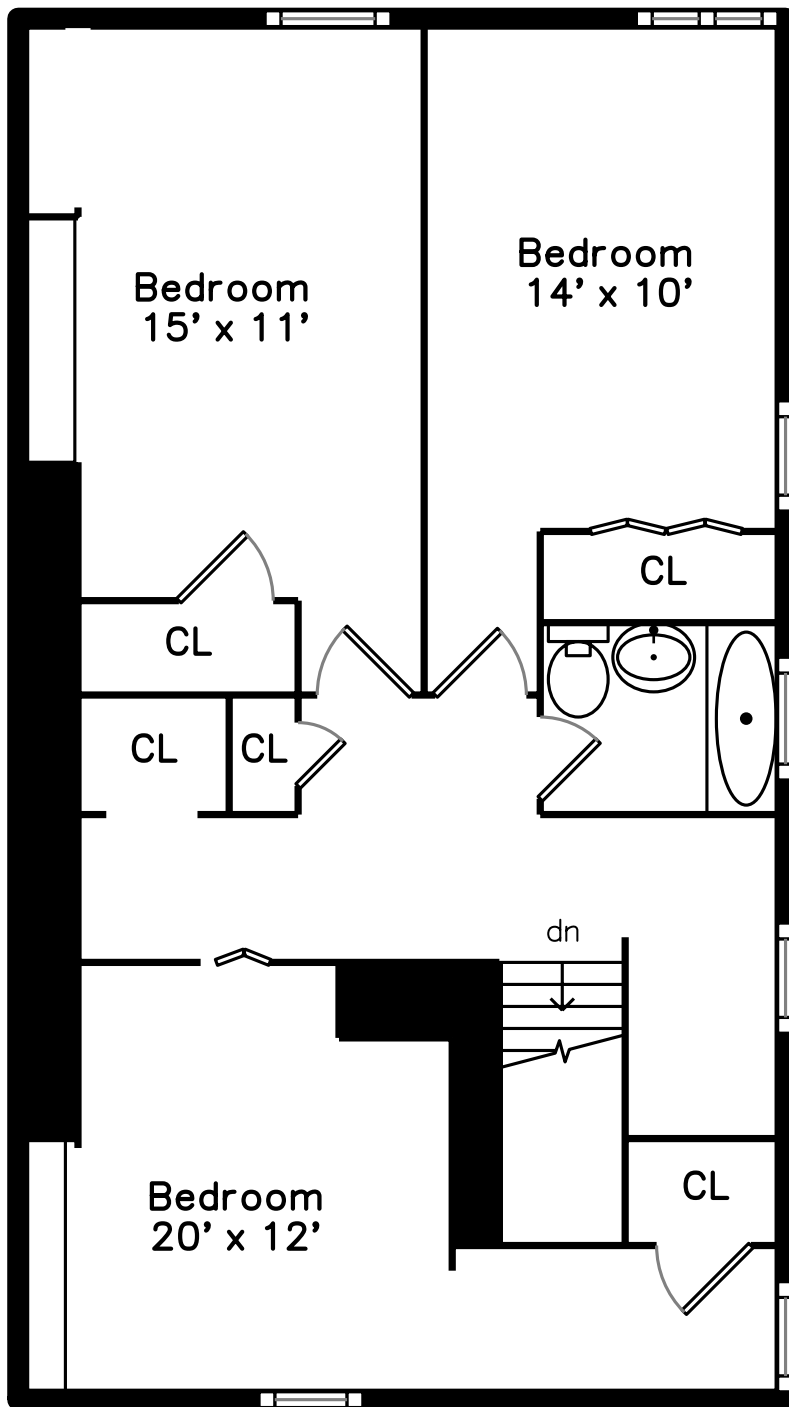

# Main

# Basement

85 Perham Street  
West Roxbury, MA 02132

PicturePlan by  vis-home

Measurements may not be 100% accurate.  
Floor plans are provided for convenience only.  
Room sizes are not used to calculate area.

# Upper

# Basement

Outside

Outside

Entry

Entry

Living Room

Living Room

Living Room