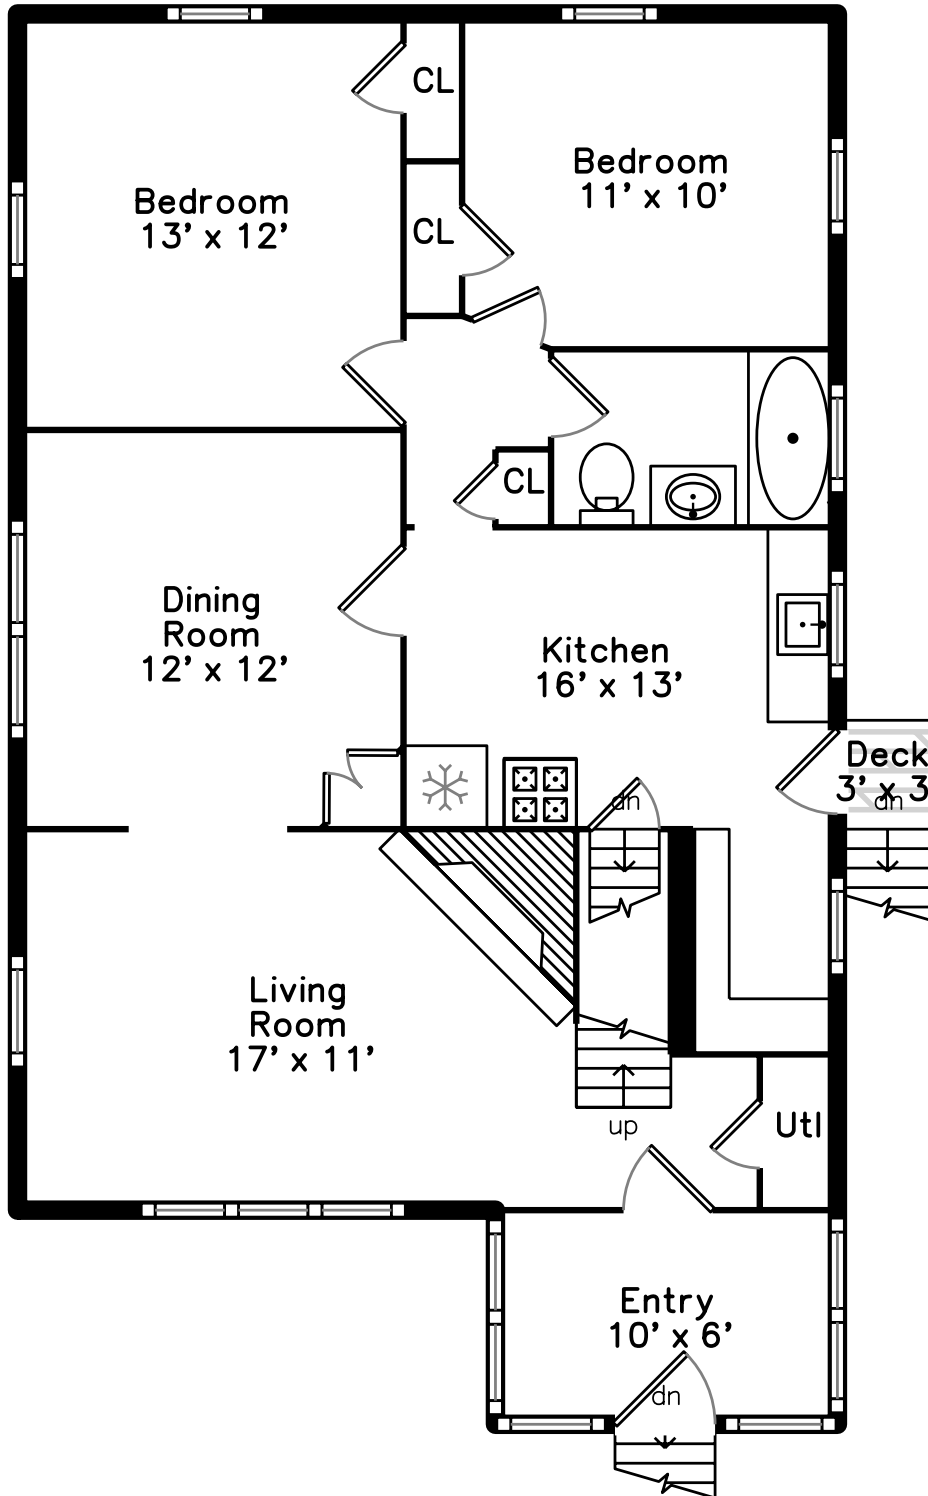

# Basement

85 Perham Street  
West Roxbury, MA 02132

PicturePlan by  vis-home

Measurements may not be 100% accurate.  
Floor plans are provided for convenience only.  
Room sizes are not used to calculate area.

# Upper

# Basement

Outside

Outside

Entry

Entry

Living Room

Living Room

Living Room

Living Room

Living Room

Dining Room

Dining Room

Dining Room

Dining Room

Kitchen

Kitchen