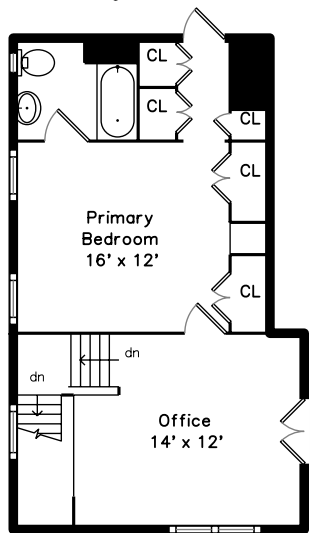

Top

Main

Upper

62 Bradford Road
Watertown, MA 02472

PicturePlan by  vis-home

Measurements may not be 100% accurate.
Floor plans are provided for convenience only.
Room sizes are not used to calculate area.

Top

Upper

Main

Outside

Living Room

Living Room

Living Room

Dining Room

Dining Room

Dining Room

Kitchen

Kitchen

Kitchen

Kitchen

Primary Bedroom

Primary Bedroom

Bathroom

Bedroom/Office

Bedroom/Office

Living Room 1st floor

Living Room 1st Floor

Living Room 1st Floor

Living Room 1st Floor

Dining Room