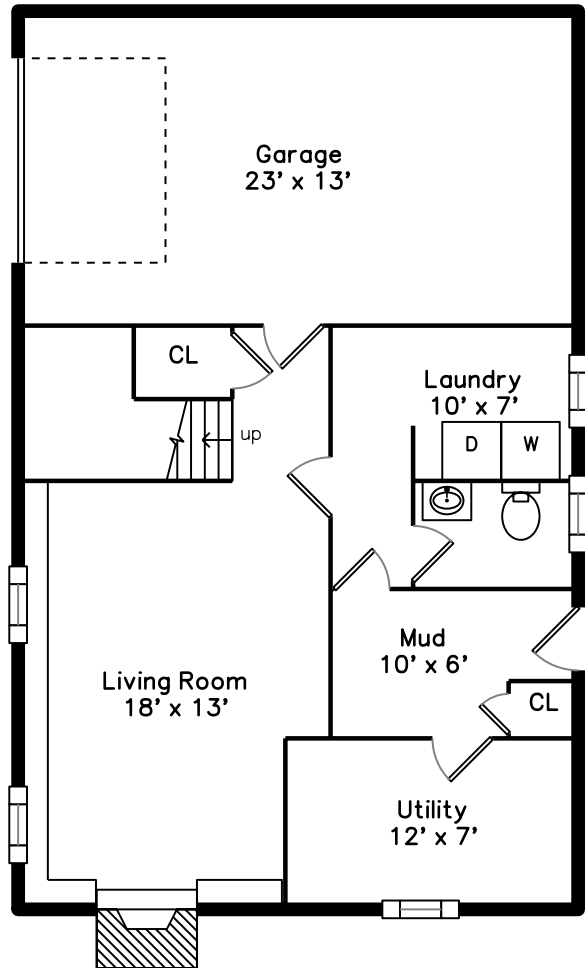

Main

Lower

251 South Street
Walpole, MA 02081

PicturePlan by  vis-home

Measurements may not be 100% accurate.
Floor plans are provided for convenience only.
Room sizes are not used to calculate area.

Main

Lower

Back

Back

Back

Back

Back

Living Room

Living Room

Living Room

Living Room

Living Room

Dining Room

Dining Room

Dining Room

Kitchen

Kitchen

Kitchen