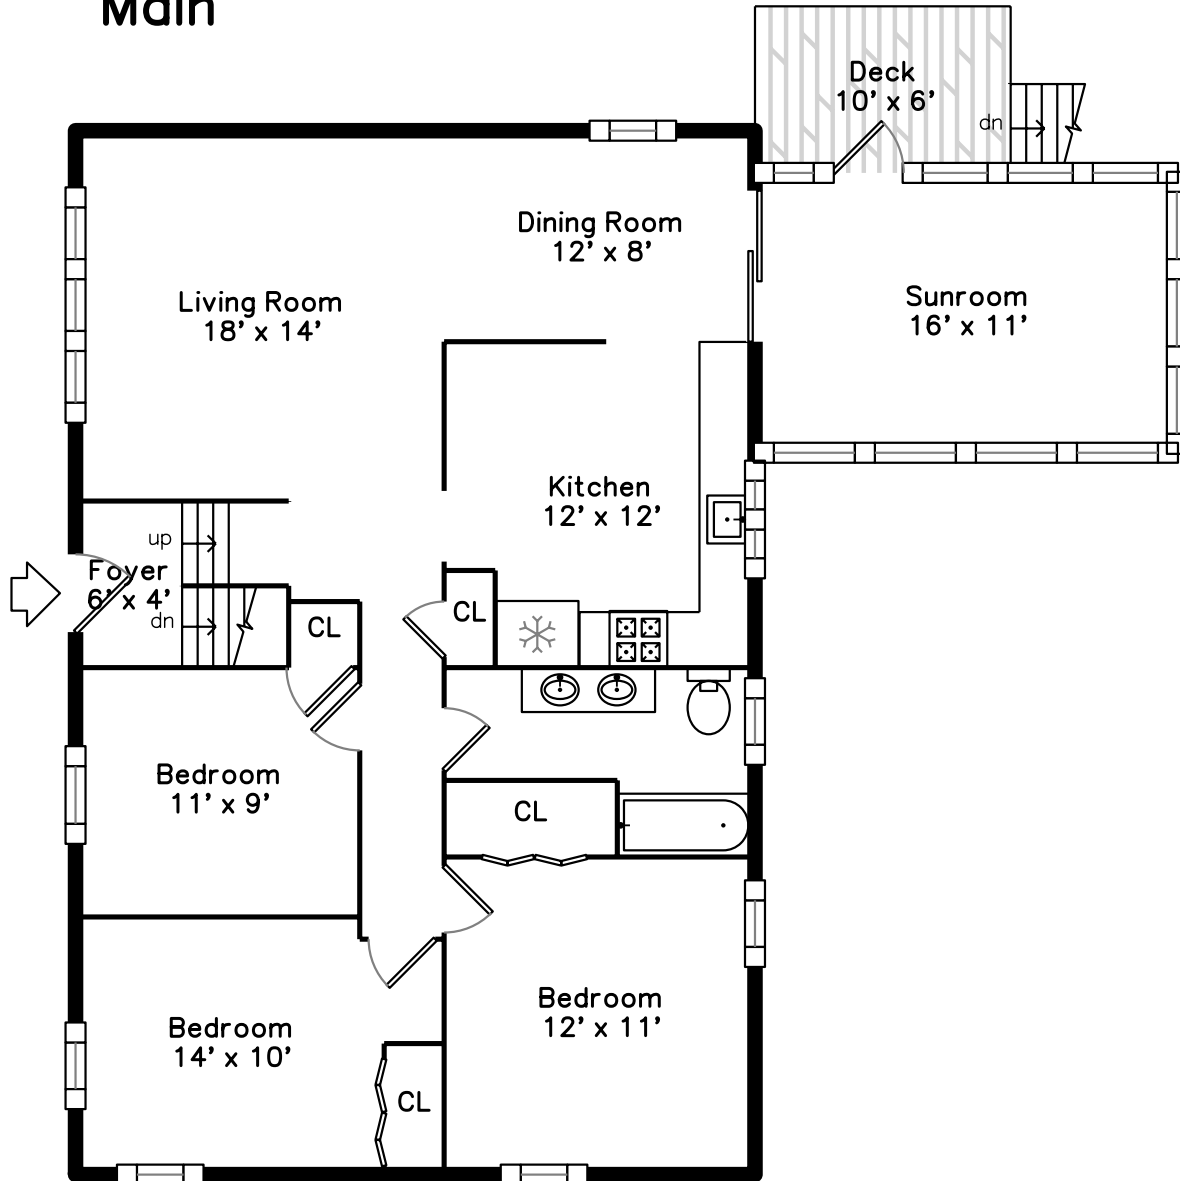

Main

Lower

251 South Street
Walpole, MA 02081

PicturePlan by  vis-home

Measurements may not be 100% accurate.
Floor plans are provided for convenience only.
Room sizes are not used to calculate area.

Main

Lower

Back

Back

Back

Back

Back

Living Room

Living Room

Living Room

Living Room

Living Room

Dining Room

Dining Room

Dining Room

Kitchen

Kitchen

Kitchen

Kitchen

Bedroom

Bedroom

Bedroom

Bedroom

Bedroom

Bedroom

Bedroom