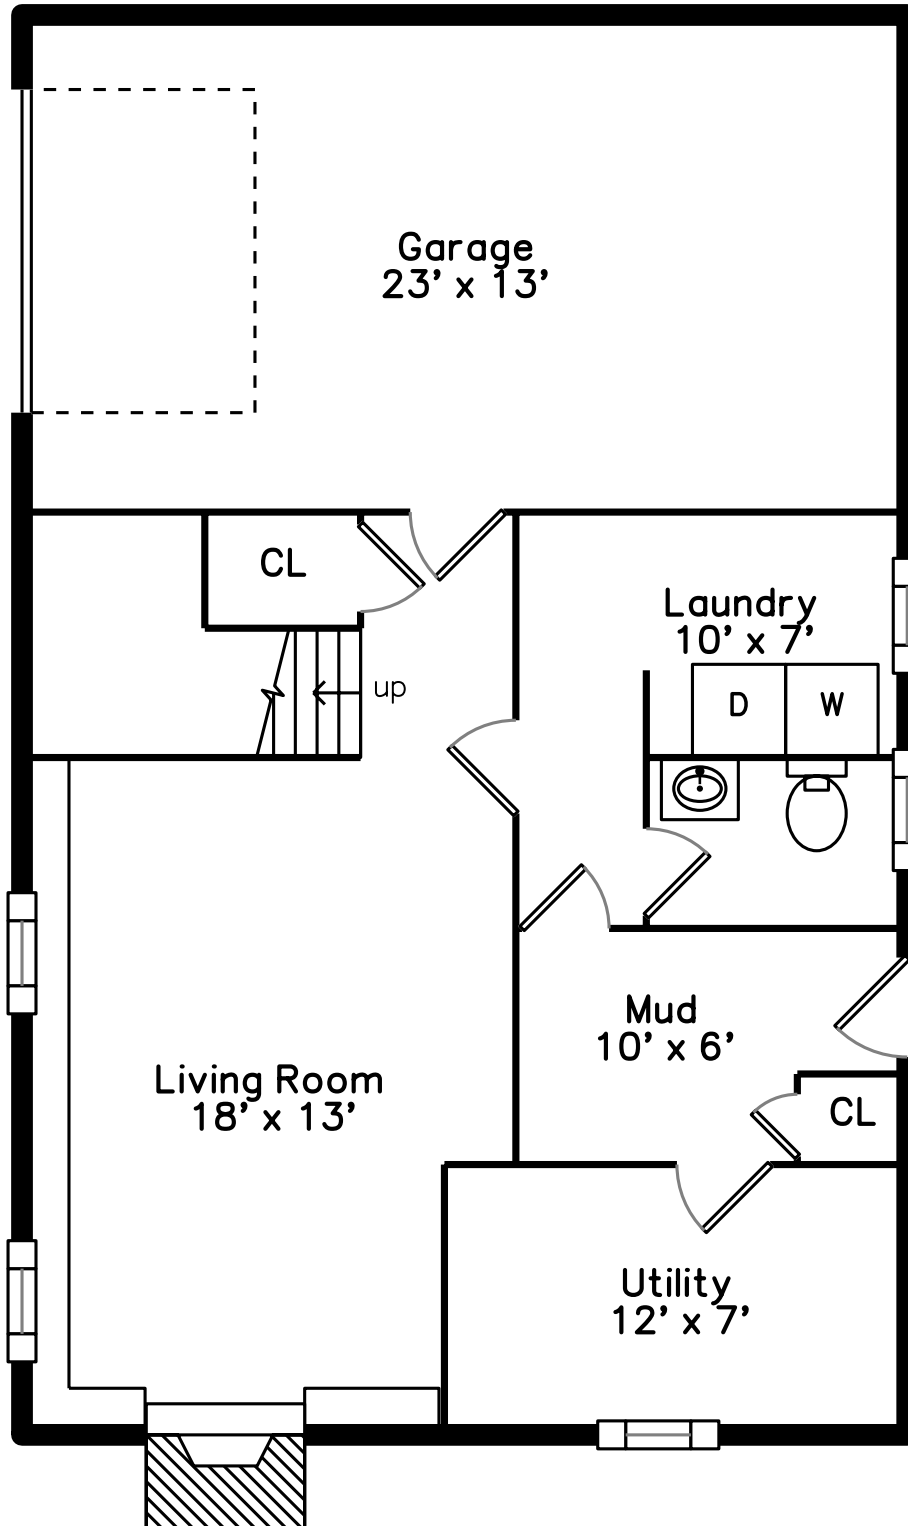

Main

Lower

251 South Street
Walpole, MA 02081

PicturePlan by  vis-home

Measurements may not be 100% accurate.
Floor plans are provided for convenience only.
Room sizes are not used to calculate area.

Main

Lower

Back

Back

Back

Back

Back

Living Room

Living Room

Living Room

Living Room

Living Room

Dining Room

Dining Room

Dining Room

Kitchen

Kitchen

Kitchen