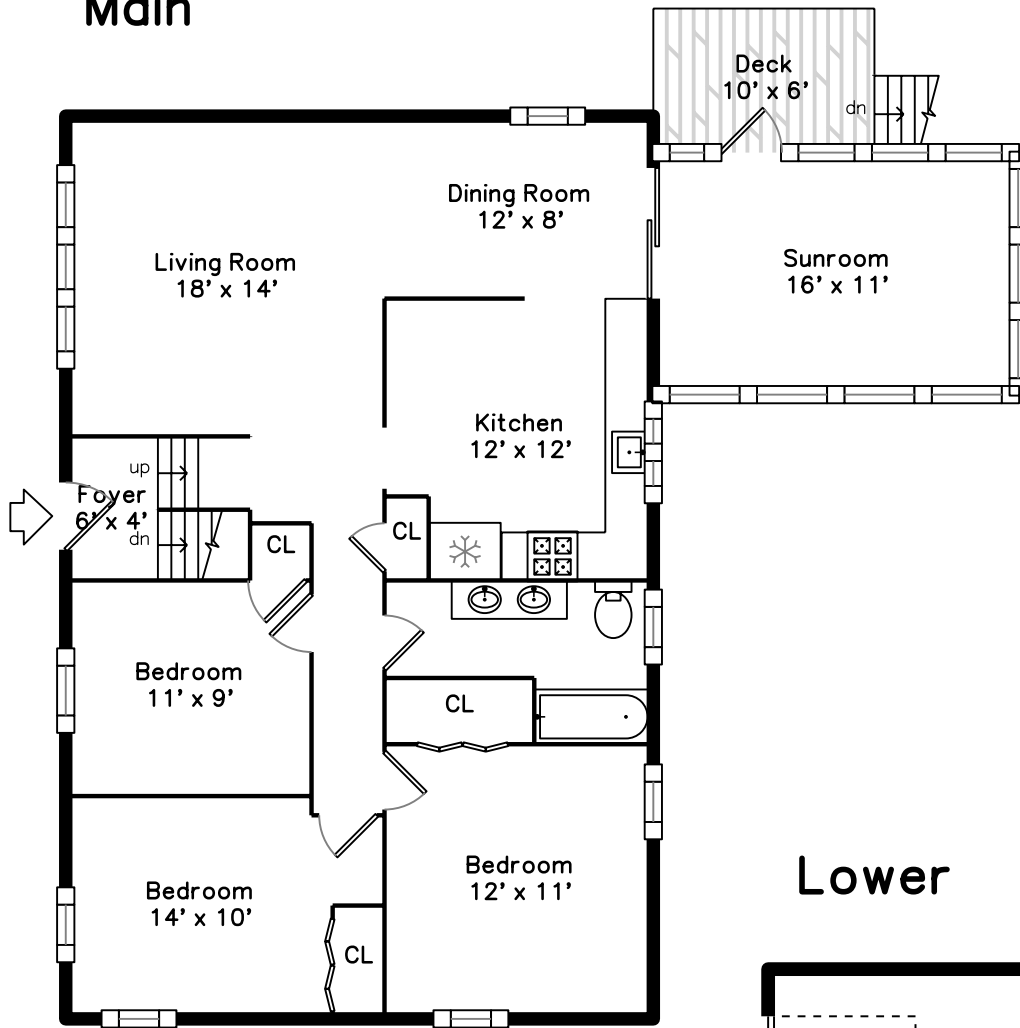

Main

Lower

251 South Street
Walpole, MA 02081

PicturePlan by  vis-home

Measurements may not be 100% accurate.
Floor plans are provided for convenience only.
Room sizes are not used to calculate area.

Main

Lower

Back

Back

Back

Back

Back

Living Room

Living Room

Living Room

Living Room

Living Room

Dining Room

Dining Room

Dining Room

Kitchen

Kitchen

Kitchen

Kitchen

Bedroom

Bedroom

Bedroom

Bedroom

Bedroom

Bedroom

Bedroom