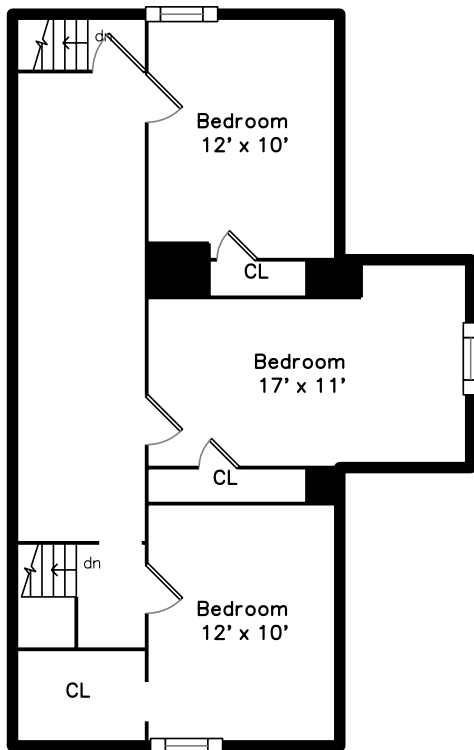

Top

Upper

Main

10 Bartlett Street
Somerville, MA 02145

PicturePlan by  vis-home

Measurements may not be 100% accurate.
Floor plans are provided for convenience only.
Room sizes are not used to calculate area.

Top

Upper

Main

Outside

Outside

Backyard

Living Room

Living Room

Dining Room

Kitchen

Kitchen

Bedroom

Bedroom

Bathroom

Deck

Living Room

Bedroom

Bedroom

Bedroom

Bedroom