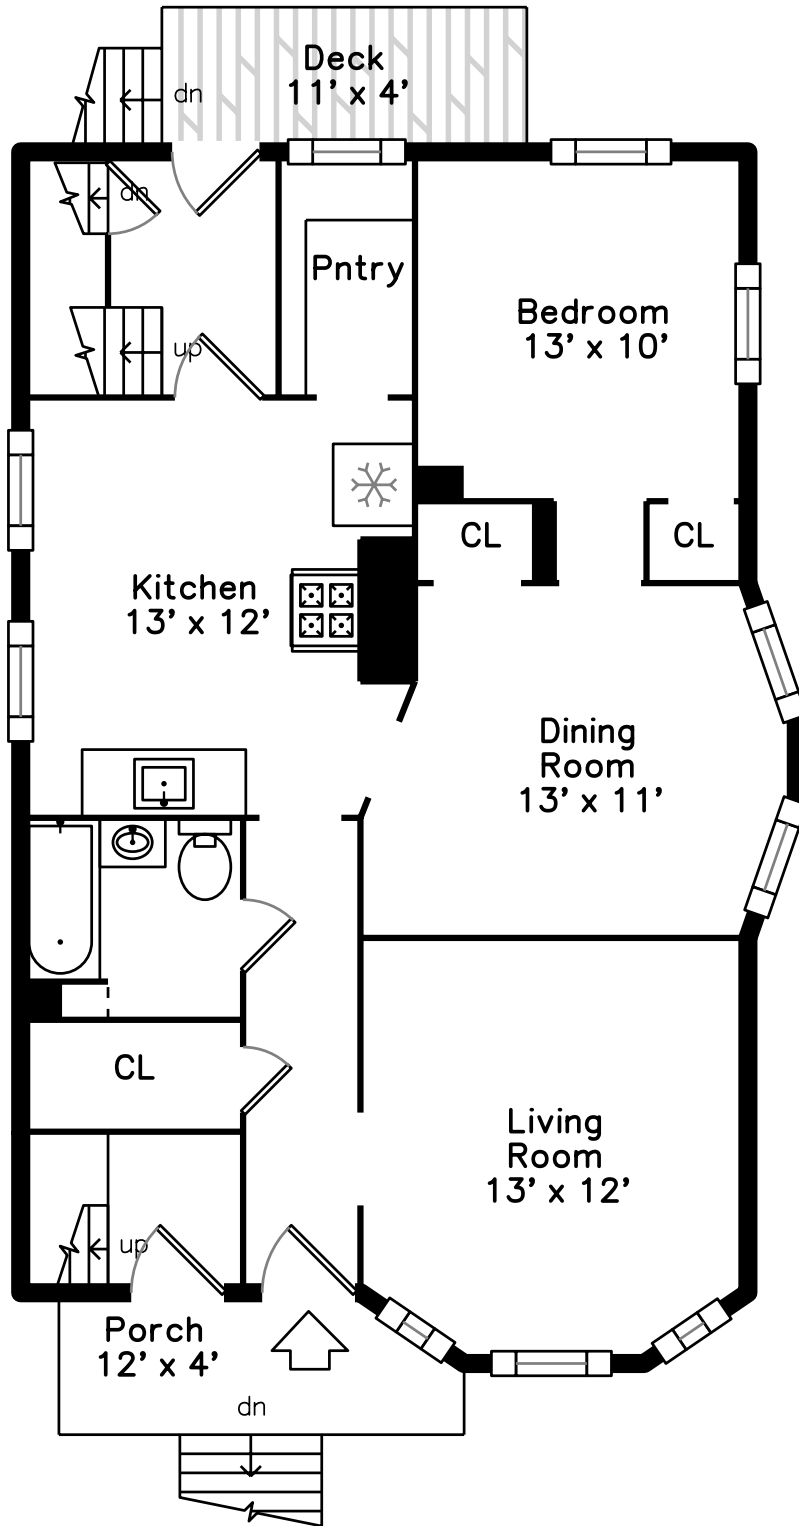

Top

Upper

Main

10 Bartlett Street
Somerville, MA 02145

PicturePlan by  vis-home

Measurements may not be 100% accurate.
Floor plans are provided for convenience only.
Room sizes are not used to calculate area.

Top

Upper

Main

Outside

Outside

Backyard

Living Room

Living Room

Dining Room

Kitchen

Kitchen

Bedroom

Bedroom

Bathroom

Deck

Living Room

Living Room

Dining Room

Dining Room

Bedroom

Bedroom

Bathroom

Balcony

Balcony