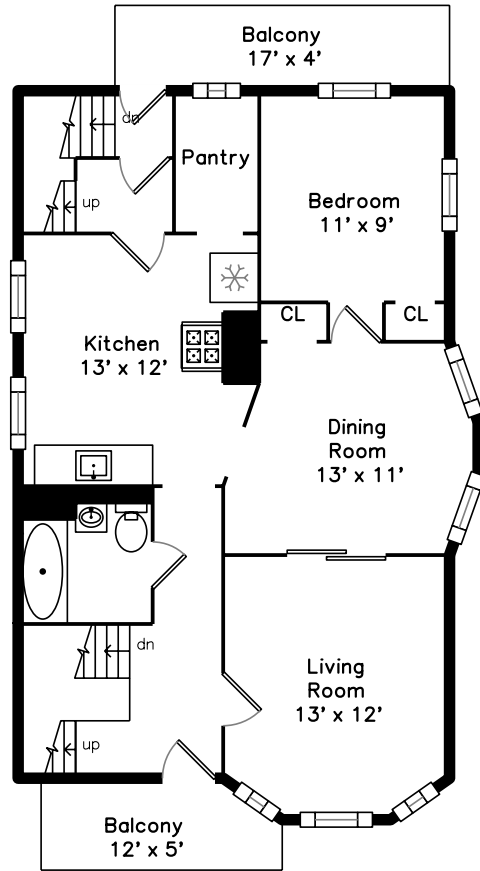

Top

Upper

Main

10 Bartlett Street
Somerville, MA 02145

PicturePlan by  vis-home

Measurements may not be 100% accurate.
Floor plans are provided for convenience only.
Room sizes are not used to calculate area.

Top

Upper

Main

Outside

Outside

Backyard

Living Room

Living Room

Dining Room

Kitchen

Kitchen

Bedroom

Bedroom

Bathroom

Deck

Living Room

Living Room

Dining Room

Dining Room

Bedroom

Bedroom

Bathroom

Balcony

Balcony