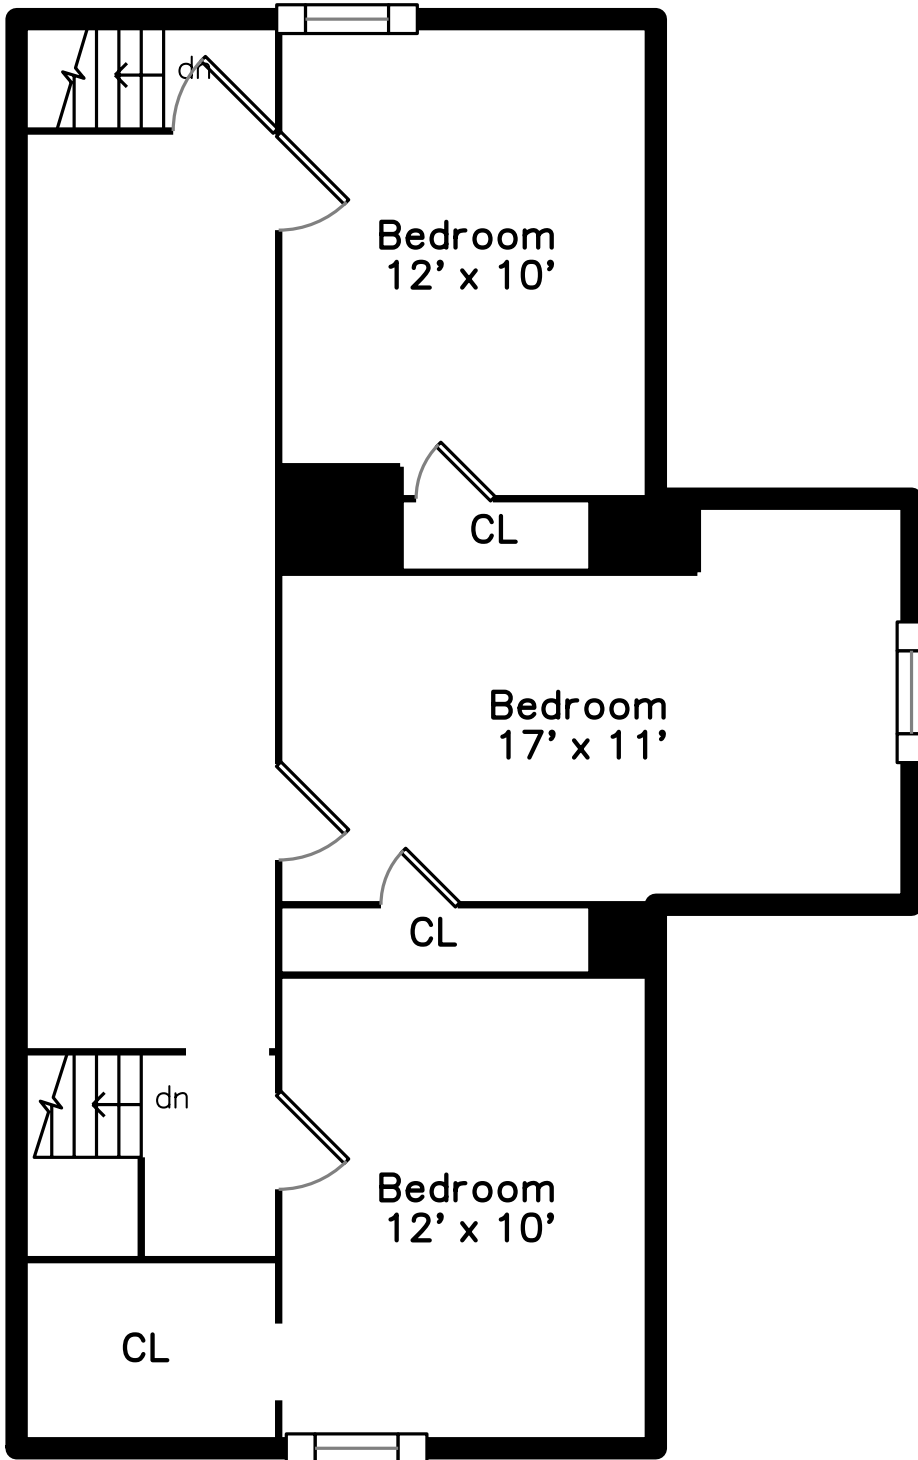

Top

Upper

Main

10 Bartlett Street
Somerville, MA 02145

PicturePlan by  vis-home

Measurements may not be 100% accurate.
Floor plans are provided for convenience only.
Room sizes are not used to calculate area.

Top

Upper

Main

Outside

Outside

Backyard

Living Room

Living Room

Dining Room

Kitchen

Kitchen

Bedroom

Bedroom

Bathroom

Deck

Living Room

Living Room

Dining Room

Dining Room

Bedroom

Bedroom

Bathroom

Balcony

Balcony