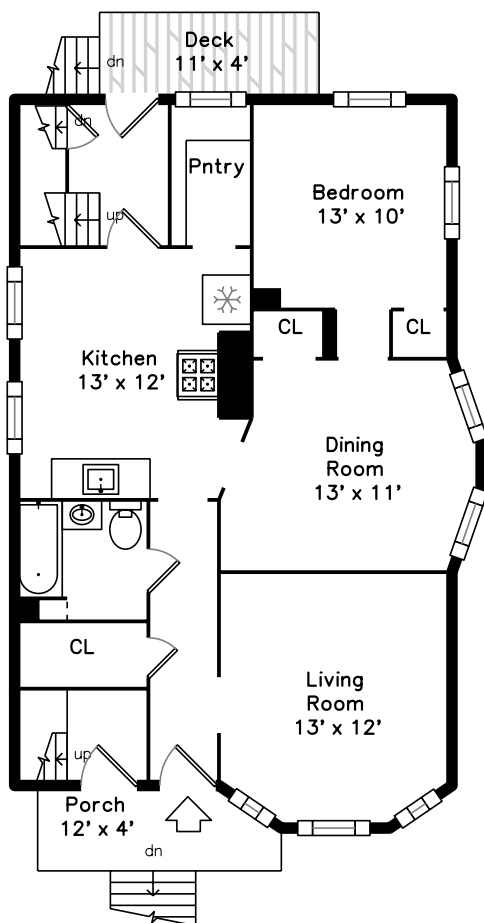

Top

Upper

Main

10 Bartlett Street
Somerville, MA 02145

PicturePlan by  vis-home

Measurements may not be 100% accurate.
Floor plans are provided for convenience only.
Room sizes are not used to calculate area.

Top

Upper

Main

Outside

Outside

Backyard

Living Room

Living Room

Dining Room

Kitchen

Kitchen

Bedroom

Bedroom

Bathroom

Deck

Living Room

Living Room

Dining Room

Dining Room

Bedroom

Bedroom

Bathroom

Balcony

Balcony