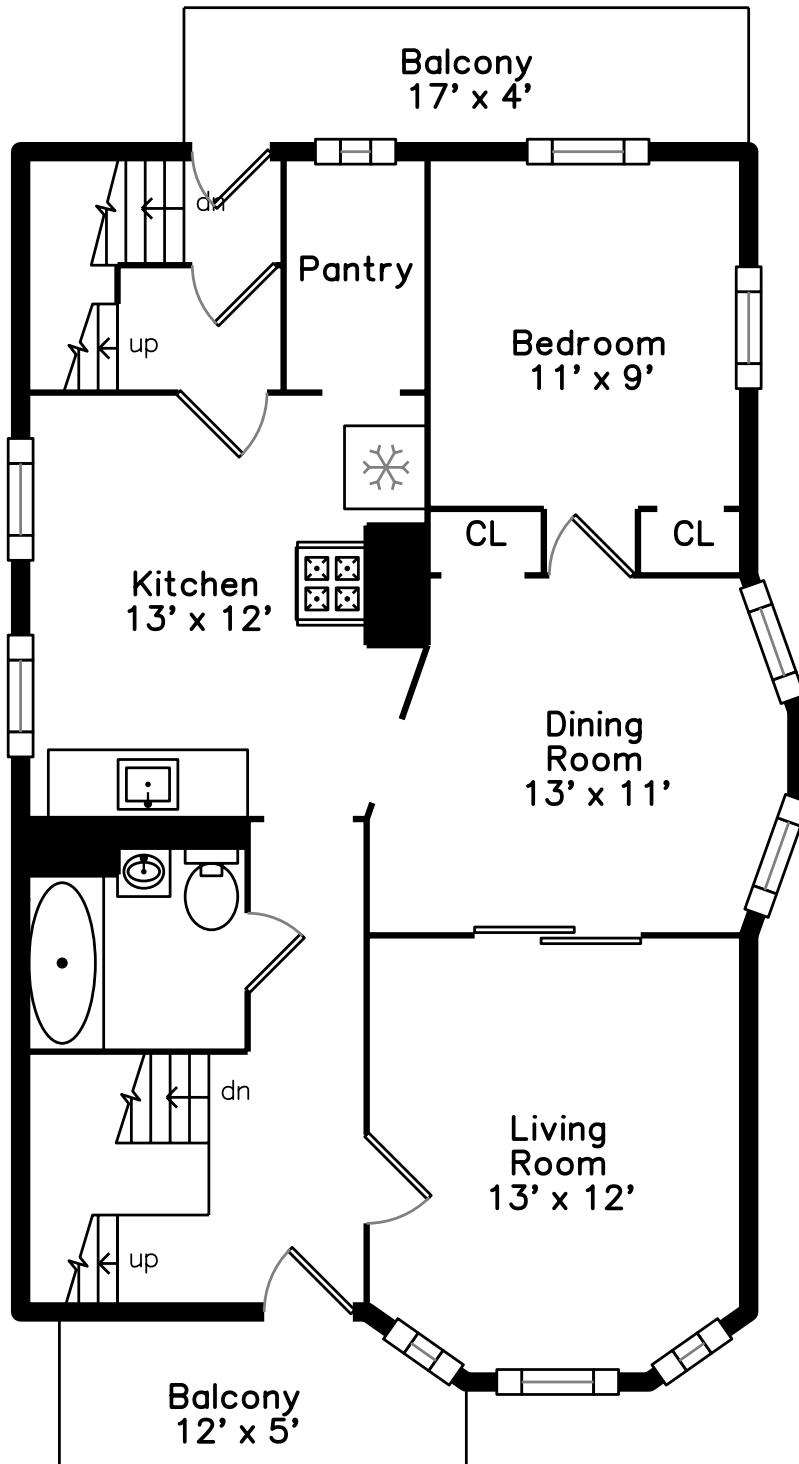

Top

Upper

Main

10 Bartlett Street
Somerville, MA 02145

PicturePlan by  vis-home

Measurements may not be 100% accurate.
Floor plans are provided for convenience only.
Room sizes are not used to calculate area.

Top

Upper

Main

Outside

Outside

Backyard

Living Room

Living Room

Dining Room

Kitchen

Kitchen

Bedroom

Bedroom

Bathroom

Deck

Living Room

Living Room

Dining Room

Dining Room

Bedroom

Bedroom

Bathroom

Balcony

Balcony