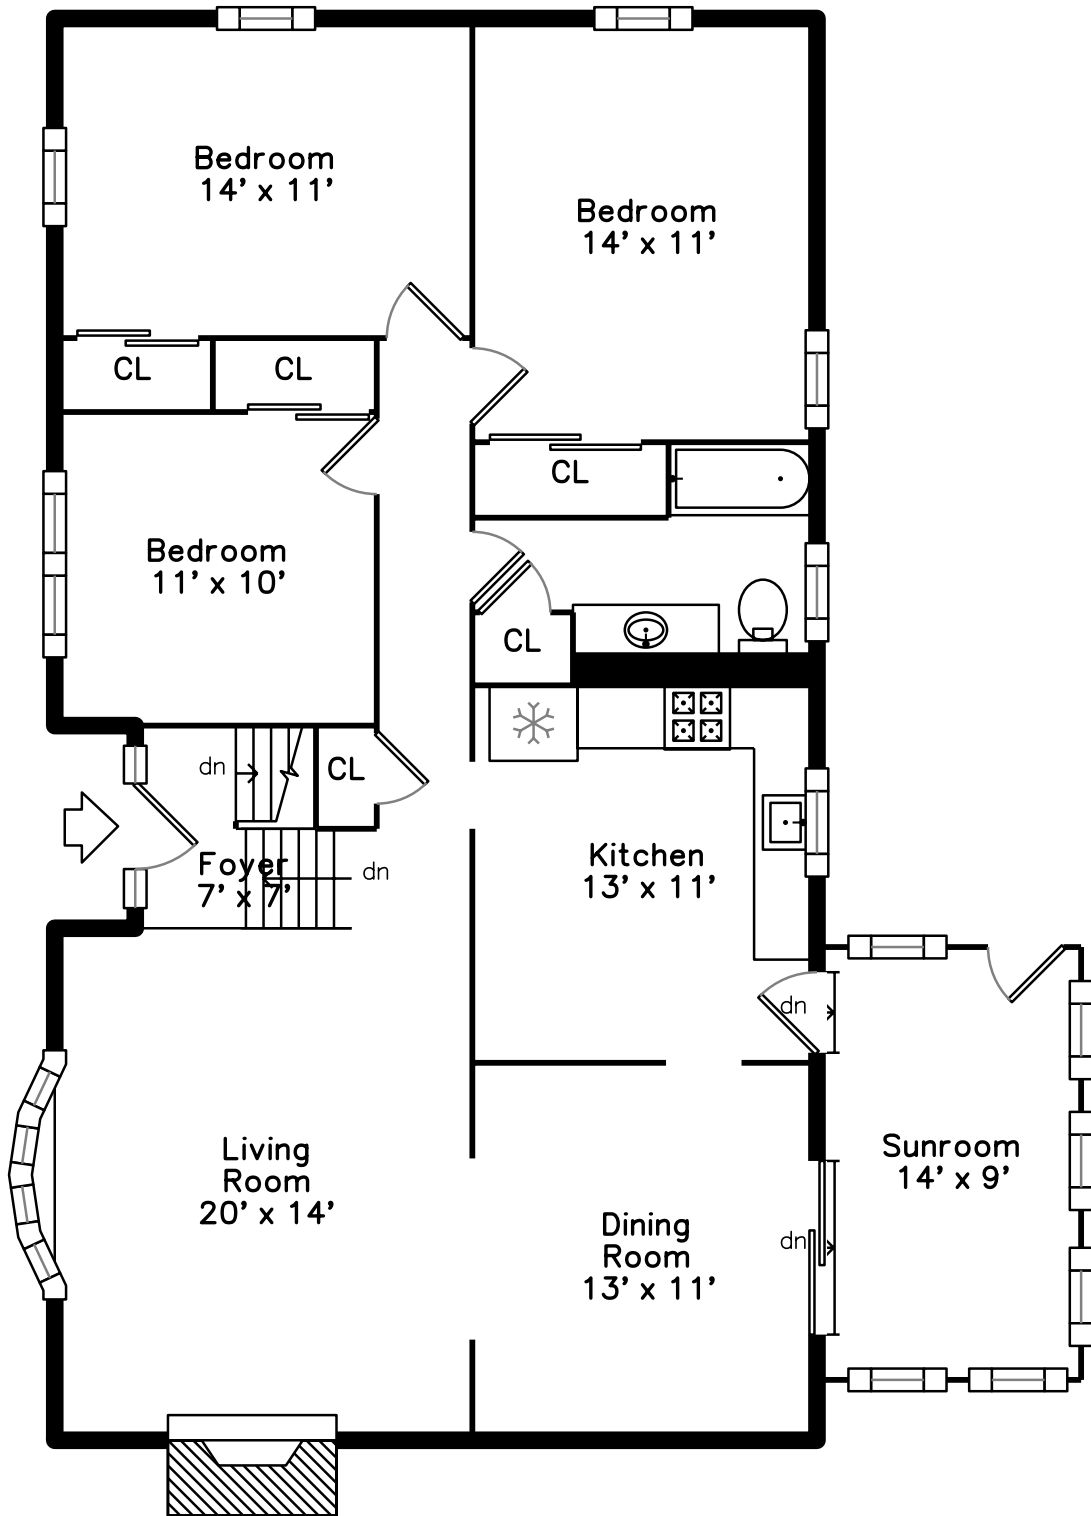

Main

Lower

91 Old Colony Drive
Weymouth, MA 02188

PicturePlan by  vis-home

Measurements may not be 100% accurate.
Floor plans are provided for convenience only.
Room sizes are not used to calculate area.

Main

Lower

Outside

Outside

Outside

Back

Back

Back

Back

Foyer

Foyer

Living Room

Living Room

Living Room

Living Room

Living Room

Dining Room

Dining Room

Dining Room

Dining Room

Dining Room

Kitchen

Kitchen

Kitchen

Kitchen