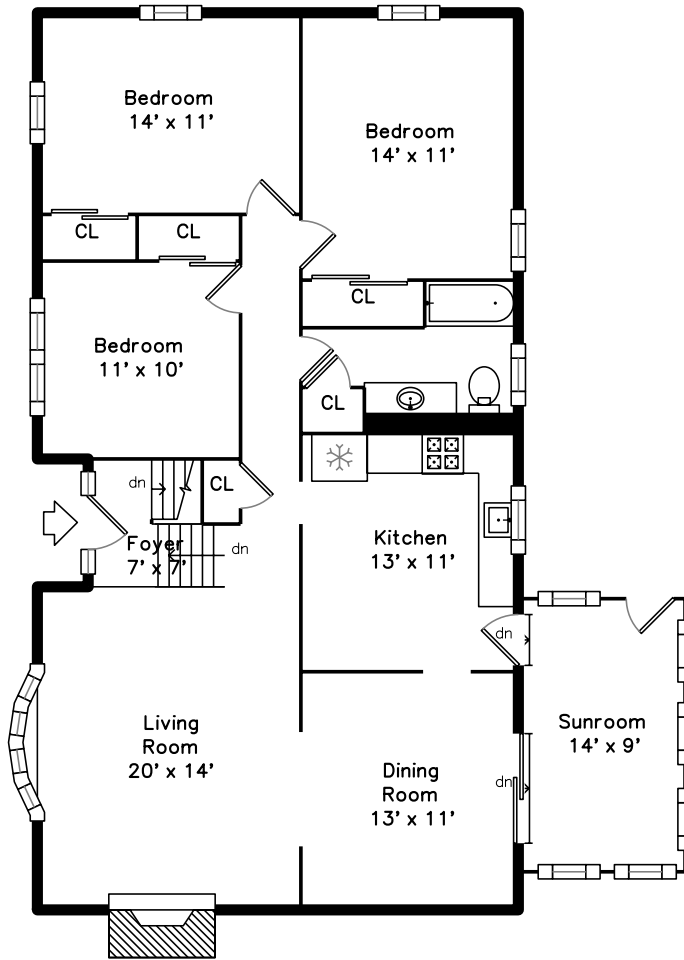

Main

Lower

91 Old Colony Drive
Weymouth, MA 02188

PicturePlan by  vis-home

Measurements may not be 100% accurate.
Floor plans are provided for convenience only.
Room sizes are not used to calculate area.

Main

Lower

Outside

Outside

Outside

Back

Back

Back

Back

Foyer

Foyer

Living Room

Living Room

Living Room

Living Room

Living Room

Dining Room

Dining Room

Dining Room

Dining Room

Dining Room

Kitchen

Kitchen

Kitchen

Kitchen