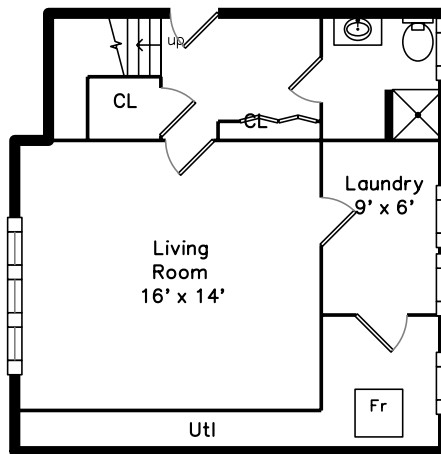

Main

Lower

91 Old Colony Drive
Weymouth, MA 02188

PicturePlan by  vis-home

Measurements may not be 100% accurate.
Floor plans are provided for convenience only.
Room sizes are not used to calculate area.

Main

Lower

Outside

Outside

Outside

Back

Back

Back

Back

Foyer

Foyer

Living Room

Living Room

Living Room

Living Room

Living Room

Dining Room

Kitchen

Bedroom

Bedroom

Bedroom

Bedroom

Bedroom

Bedroom

Bedroom