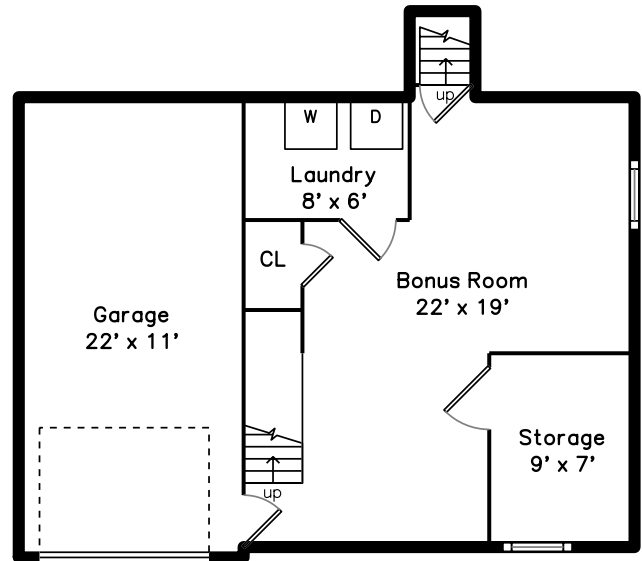

Upper

Basement

Main

16 Alaric Street
Boston, MA 02132

PicturePlan by  vis-home
MORE THAN JUST A FLOORPLAN

Measurements may not be 100% accurate.
Floor plans are provided for convenience only.
Room sizes are not used to calculate area.

Upper

Main

Basement

Outside

Outside

Back

Back

Back

Back

Back

Back

Back

Deck

Deck

Foyer

Living Room

Living Room

Living Room

Living Room

Dining Room

Dining Room

Kitchen

Kitchen

Kitchen