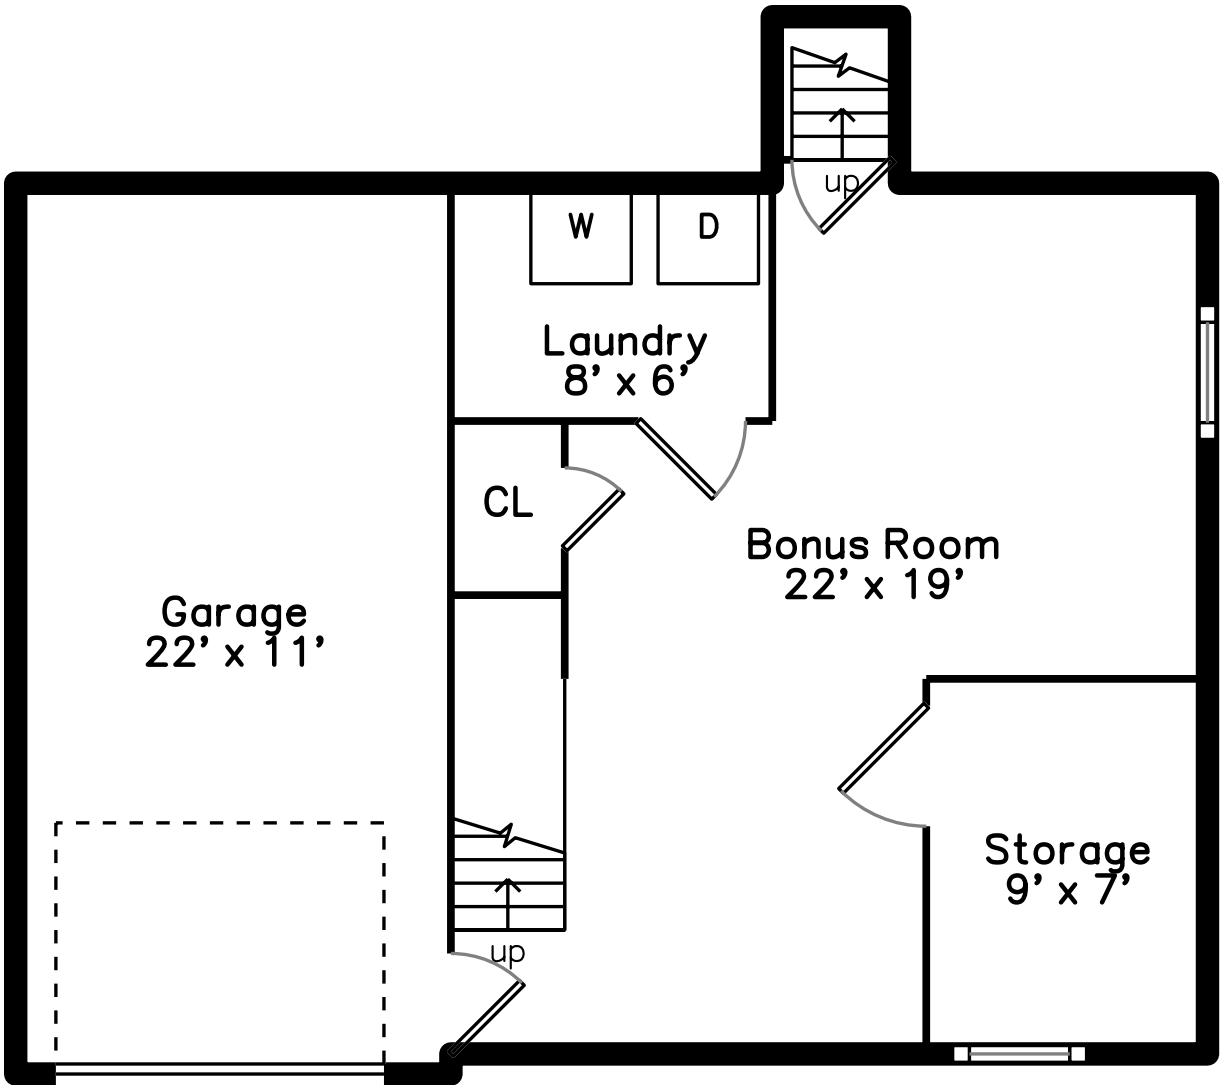

Upper

Basement

Main

16 Alaric Street
Boston, MA 02132

PicturePlan by  vis-home
MORE THAN JUST A FLOORPLAN

Measurements may not be 100% accurate.
Floor plans are provided for convenience only.
Room sizes are not used to calculate area.

Upper

Main

Basement

Outside

Outside

Back

Back

Back

Back

Back

Back

Back

Deck

Deck

Foyer

Living Room

Living Room

Living Room

Living Room

Dining Room

Dining Room

Kitchen

Kitchen

Kitchen