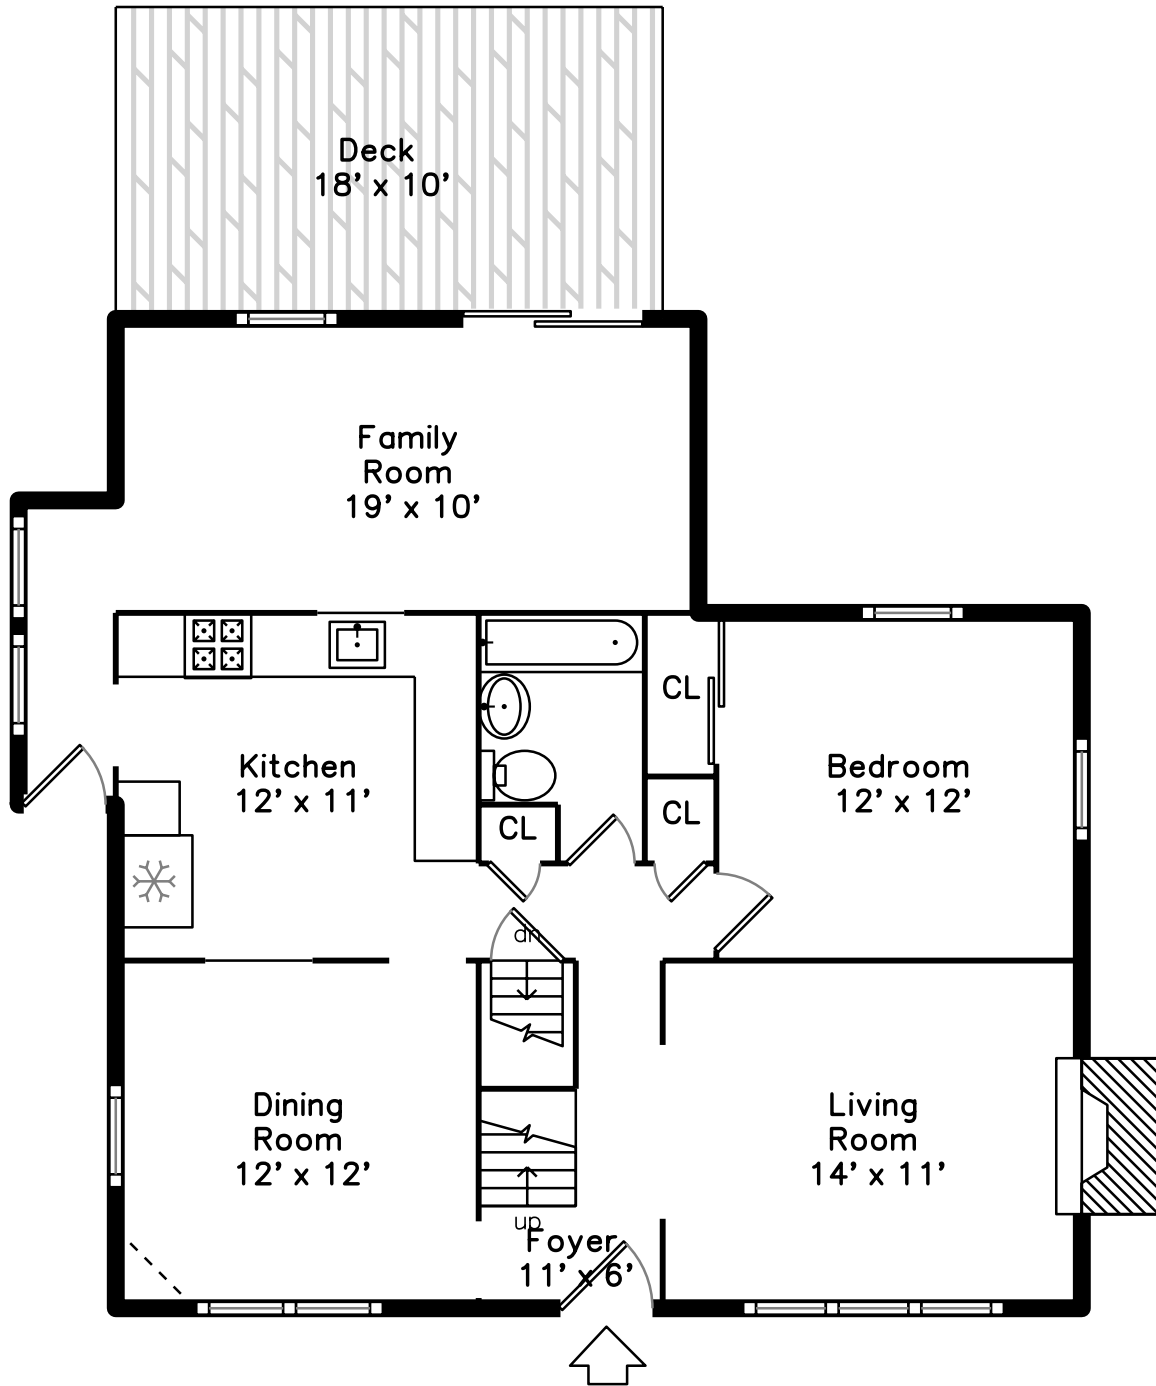

Upper

Basement

Main

16 Alaric Street
Boston, MA 02132

PicturePlan by  vis-home
MORE THAN JUST A FLOORPLAN

Measurements may not be 100% accurate.
Floor plans are provided for convenience only.
Room sizes are not used to calculate area.

Upper

Main

Basement

Outside

Outside

Back

Back

Back

Back

Back

Back

Back

Deck

Deck

Foyer

Living Room

Living Room

Living Room

Living Room

Dining Room

Dining Room

Kitchen

Kitchen

Kitchen