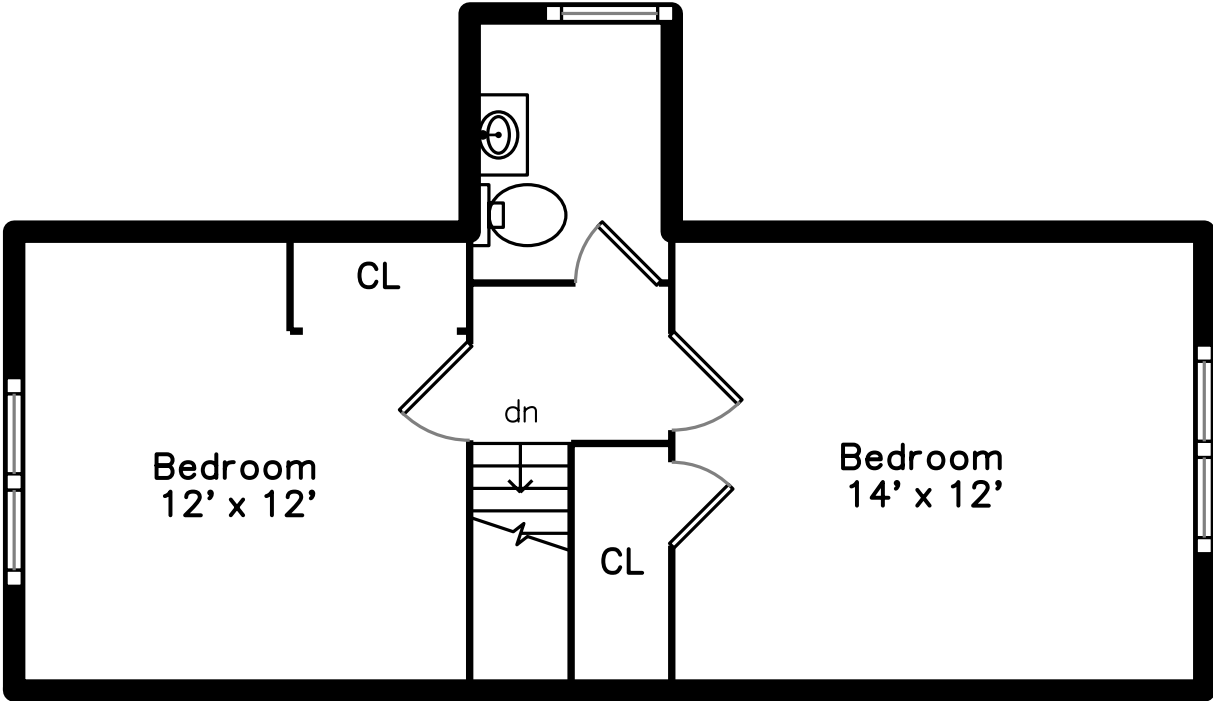

Upper

Basement

Main

16 Alaric Street
Boston, MA 02132

PicturePlan by  vis-home
MORE THAN JUST A FLOORPLAN

Measurements may not be 100% accurate.
Floor plans are provided for convenience only.
Room sizes are not used to calculate area.

Upper

Main

Basement

Outside

Outside

Back

Back

Back

Back

Back

Back

Back

Deck

Deck

Foyer

Living Room

Living Room

Living Room

Living Room

Dining Room

Dining Room

Kitchen

Kitchen

Kitchen