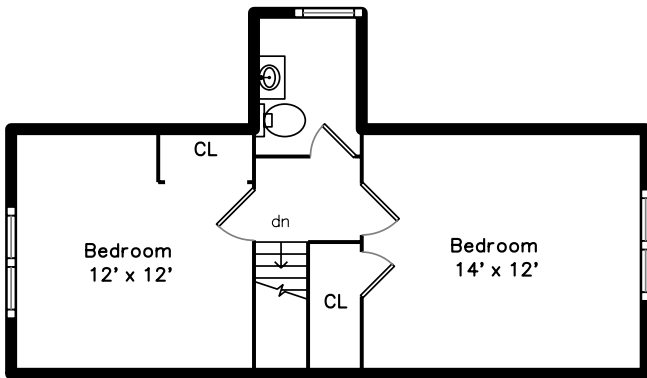

Upper

Basement

Main

16 Alaric Street
Boston, MA 02132

PicturePlan by  vis-home
MORE THAN JUST A FLOORPLAN

Measurements may not be 100% accurate.
Floor plans are provided for convenience only.
Room sizes are not used to calculate area.

Upper

Main

Basement

Outside

Outside

Back

Back

Back

Back

Back

Back

Back

Deck

Deck

Foyer

Living Room

Living Room

Living Room

Living Room

Dining Room

Dining Room

Kitchen

Kitchen

Kitchen