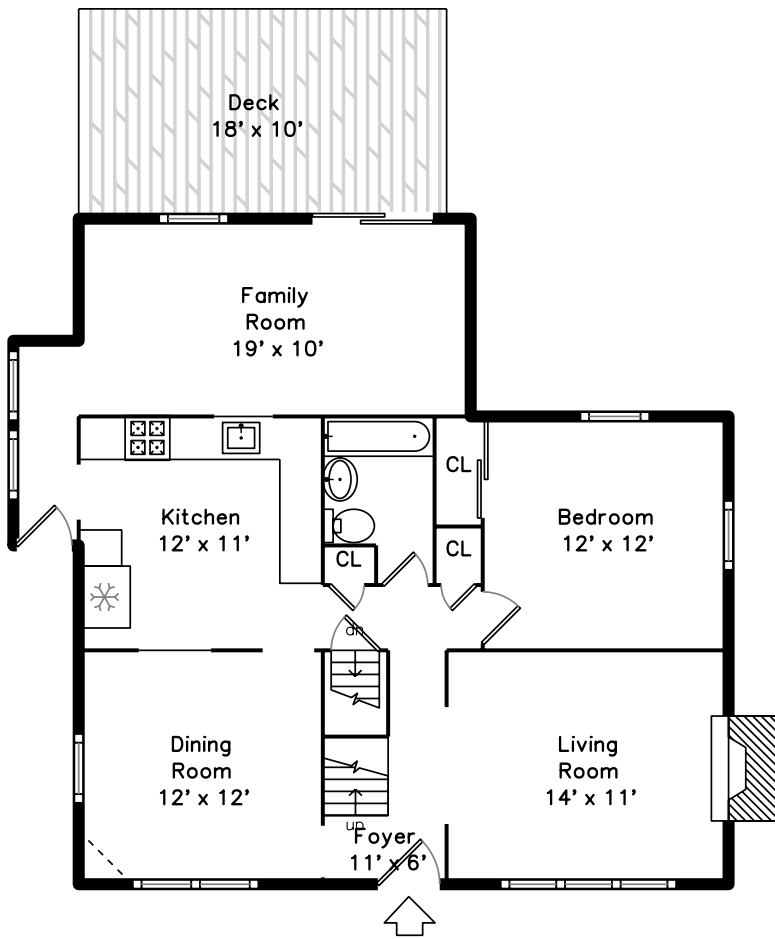

Upper

Basement

Main

16 Alaric Street
Boston, MA 02132

PicturePlan by  vis-home
MORE THAN JUST A FLOORPLAN

Measurements may not be 100% accurate.
Floor plans are provided for convenience only.
Room sizes are not used to calculate area.

Upper

Main

Basement

Outside

Outside

Back

Back

Back

Back

Back

Back

Back

Deck

Deck

Foyer

Living Room

Living Room

Living Room

Living Room

Dining Room

Dining Room

Kitchen

Kitchen

Kitchen