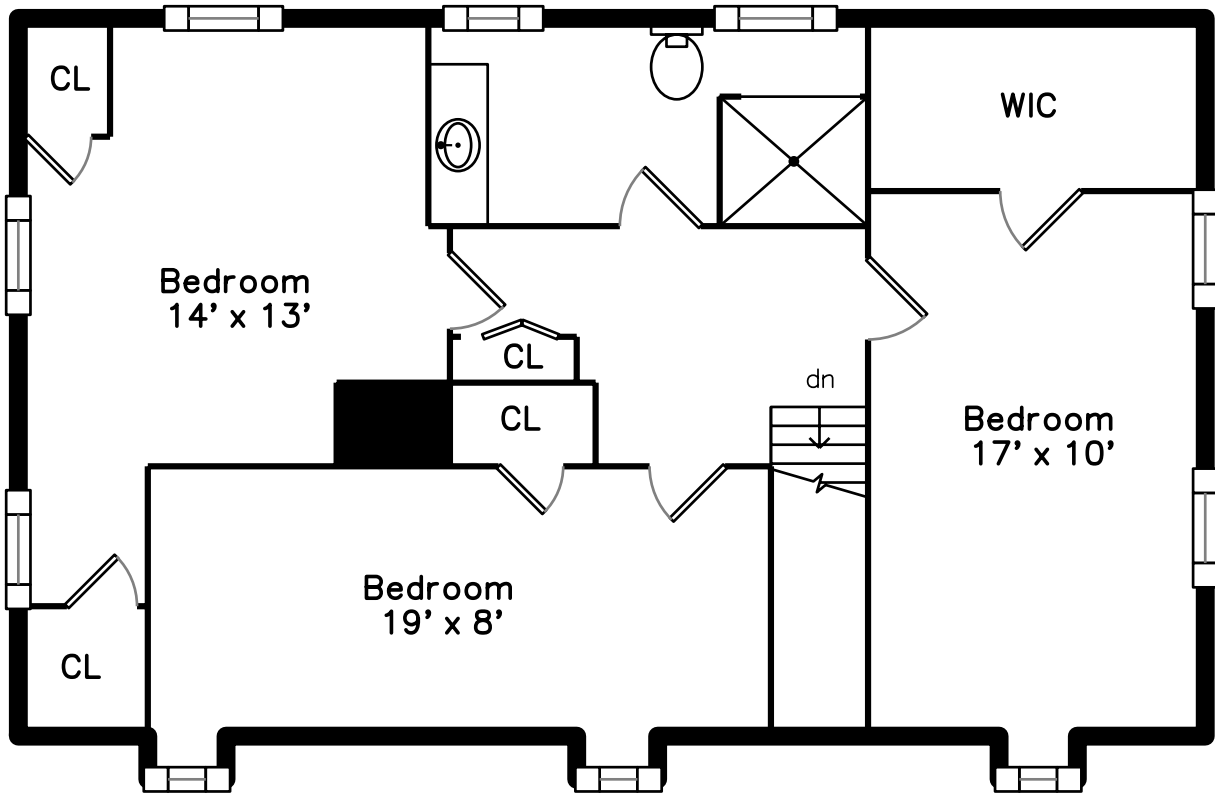

# Main

428 Gleasondale Road  
Stow, MA 01775

PicturePlan by  vis-home  
MAKE YOUR DREAMS A FOOTPRINT

Measurements may not be 100% accurate.  
Floor plans are provided for convenience only.  
Room sizes are not used to calculate area.

# Upper

Outside

Outside

Outside

Outside

Outside

Back

Back

Back

Back

Back

Living Room

Living Room

Dining Room

Dining Room

Kitchen

Family Room

Family Room

Bedroom

Bedroom

Bathroom

Deck

Deck

Bedroom