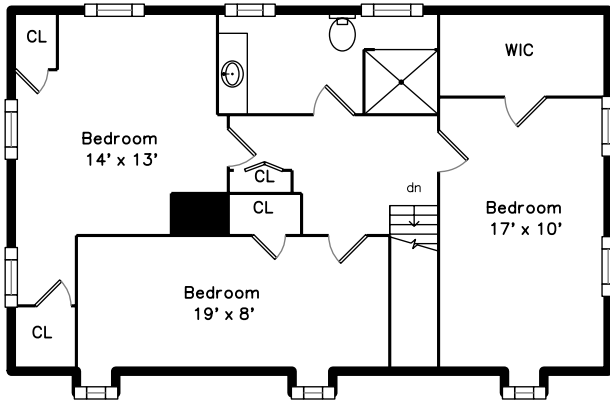

# Upper

# Main

428 Gleasondale Road  
Stow, MA 01775

PicturePlan by  vis-home  
MAKE YOUR DREAMS A FOOTPRINT

Measurements may not be 100% accurate.  
Floor plans are provided for convenience only.  
Room sizes are not used to calculate area.

Back

Back

Back

Living Room

Living Room

Dining Room

Dining Room

Kitchen

Family Room

Family Room

Bedroom

Bedroom

Bathroom

Deck

Deck

Bedroom