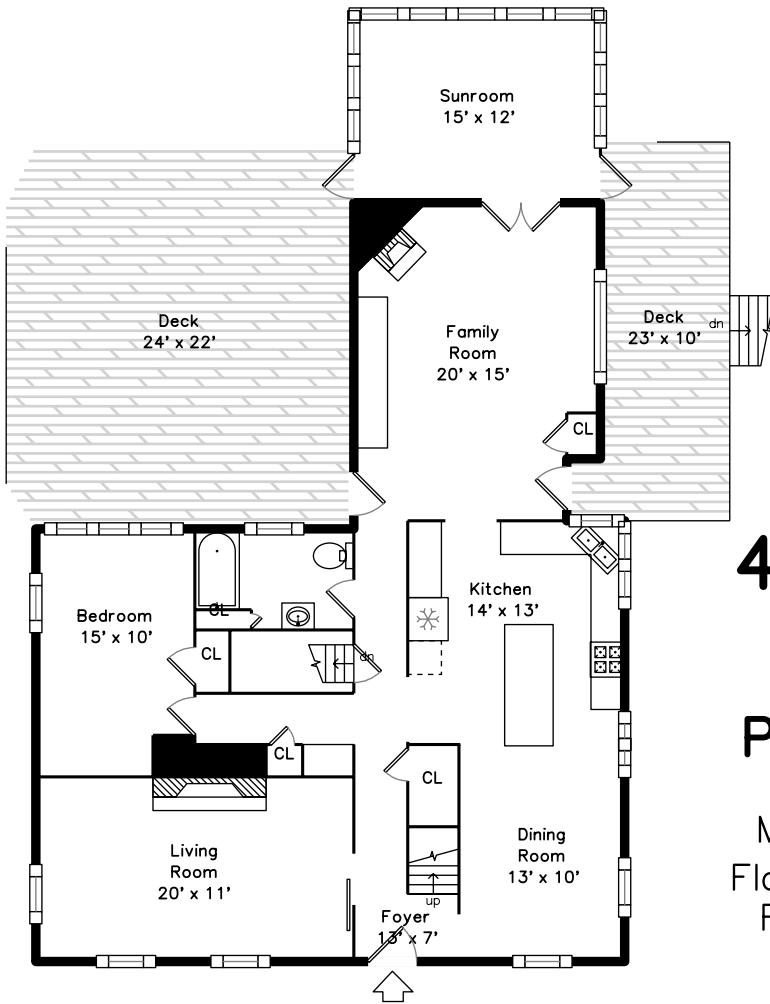

# Upper

# Main

428 Gleasondale Road  
Stow, MA 01775

PicturePlan by  vis-home  
MAKE YOUR DREAMS A FOOTPRINT

Measurements may not be 100% accurate.  
Floor plans are provided for convenience only.  
Room sizes are not used to calculate area.

Back

Back

Back

Living Room

Living Room

Dining Room

Dining Room

Kitchen

Family Room

Family Room

Bedroom

Bedroom

Bathroom

Deck

Deck

Bedroom