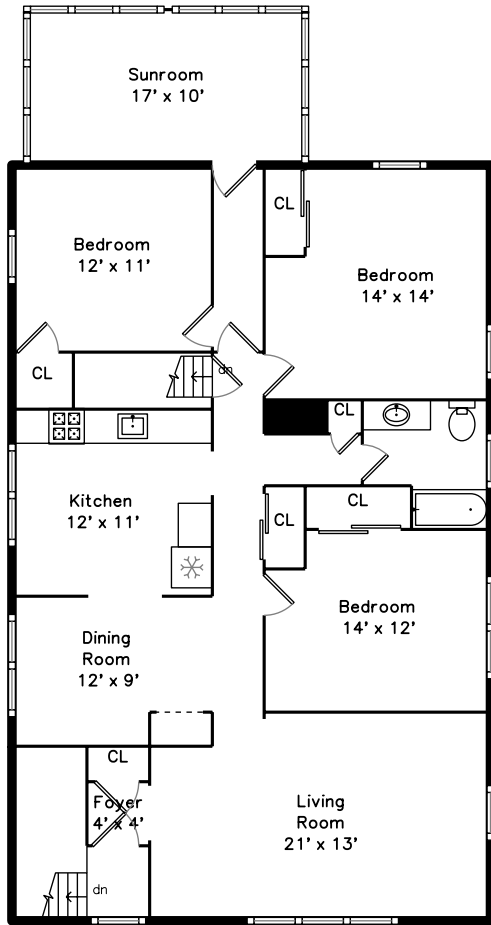

Upper

Main

Basement

**42-44 Trowbridge Street
Belmont, MA 02478**

PicturePlan by vis-home

Measurements may not be 100% accurate.
Floor plans are provided for convenience only.
Room sizes are not used to calculate area.

Main

Basement

Outside

Outside

Backyard

Backyard

Backyard

Living Room

Living Room

Living Room

Dining Room

Dining Room

Kitchen

Kitchen

Sunroom

Sunroom

Bedroom

Bedroom

Bedroom

Bedroom

Bedroom

Bedroom

Bathroom

Bathroom