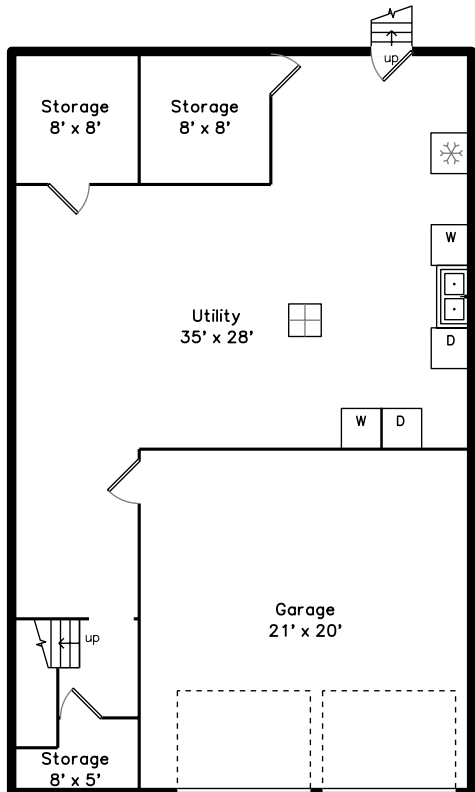

Upper

Main

Basement

**42-44 Trowbridge Street
Belmont, MA 02478**

PicturePlan by vis-home

Measurements may not be 100% accurate.
Floor plans are provided for convenience only.
Room sizes are not used to calculate area.

Main

Basement

Outside

Outside

Backyard

Backyard

Backyard

Living Room