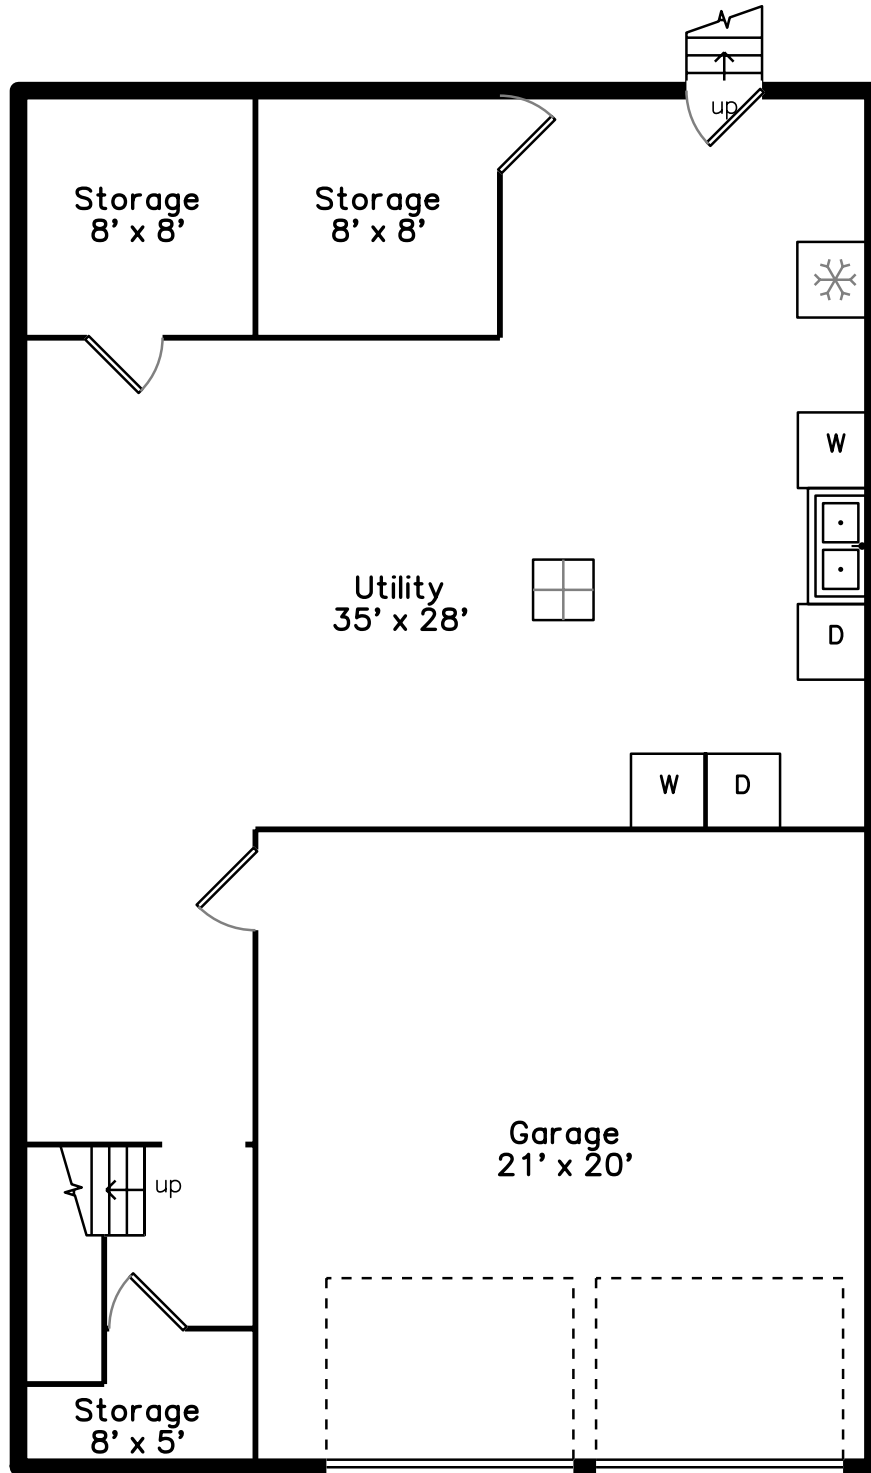

Upper

Main

Basement

**42-44 Trowbridge Street
Belmont, MA 02478**

PicturePlan by vis-home

Measurements may not be 100% accurate.
Floor plans are provided for convenience only.
Room sizes are not used to calculate area.

Main

Basement

Outside

Outside

Backyard

Backyard

Backyard

Living Room