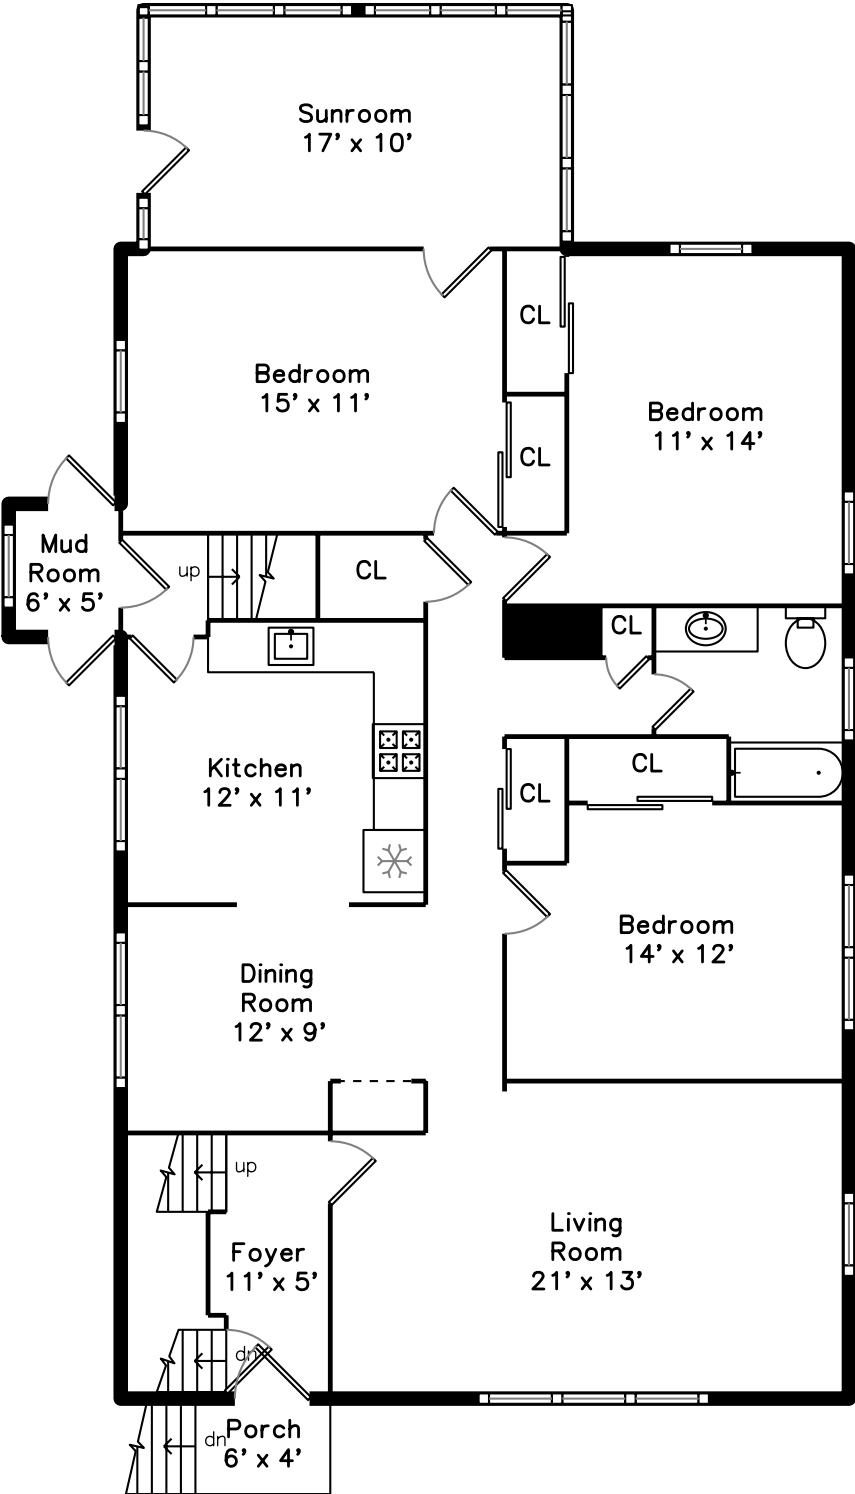

Upper

Main

Basement

**42-44 Trowbridge Street
Belmont, MA 02478**

PicturePlan by vis-home

Measurements may not be 100% accurate.
Floor plans are provided for convenience only.
Room sizes are not used to calculate area.

Main

Basement

Outside

Outside

Backyard

Backyard

Backyard

Living Room

Living Room

Living Room

Dining Room

Dining Room

Kitchen

Kitchen

Sunroom

Sunroom

Living Room

Living Room

Living Room

Dining Room

Dining Room

Kitchen

Kitchen

Sunroom