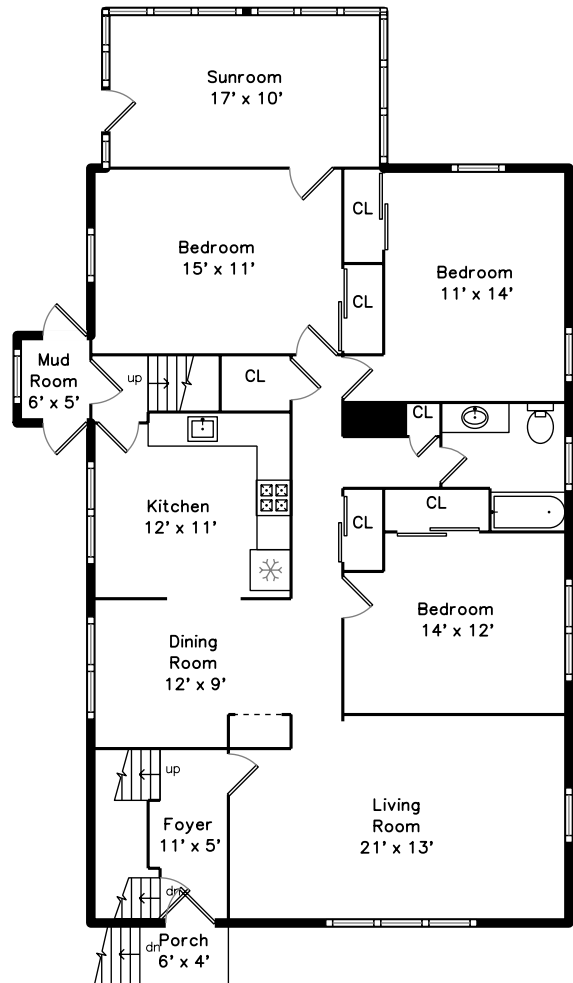

Upper

Main

Basement

**42-44 Trowbridge Street
Belmont, MA 02478**

PicturePlan by vis-home

Measurements may not be 100% accurate.
Floor plans are provided for convenience only.
Room sizes are not used to calculate area.

Main

Basement

Outside

Outside

Backyard

Backyard

Backyard

Living Room

Living Room

Living Room

Dining Room

Dining Room

Kitchen

Kitchen

Sunroom

Sunroom

Bedroom

Bedroom

Bedroom

Bedroom

Bedroom

Bedroom

Bathroom

Bathroom