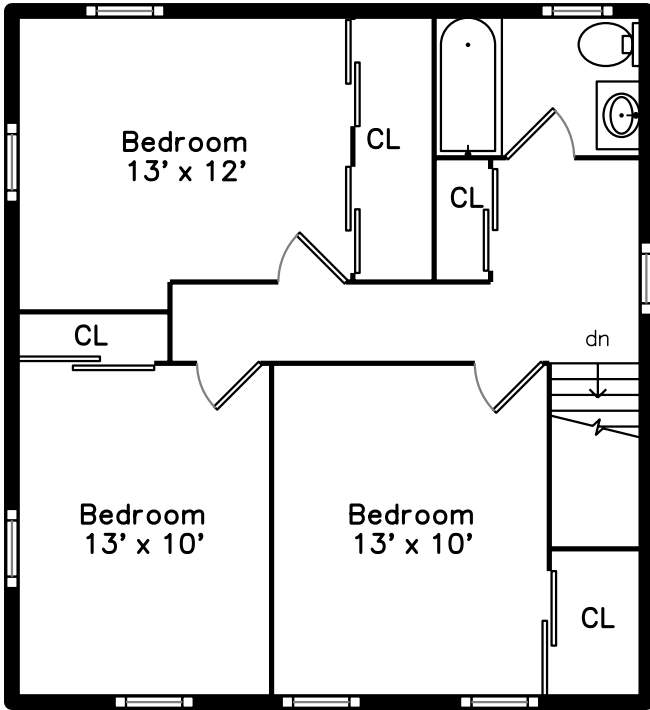

Upper

Main

Lower

9 Cypress Terrace
West Roxbury, MA 02132

PicturePlan by  vis-home

Measurements may not be 100% accurate.
Floor plans are provided for convenience only.
Room sizes are not used to calculate area.