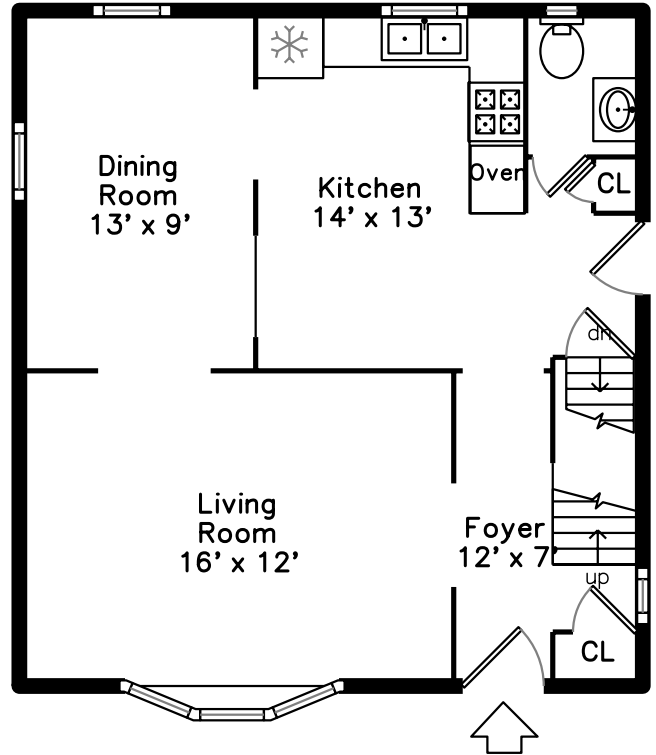

Upper

Main

Lower

9 Cypress Terrace
West Roxbury, MA 02132

PicturePlan by  vis-home

Measurements may not be 100% accurate.
Floor plans are provided for convenience only.
Room sizes are not used to calculate area.

Upper

Main

Lower

Outside

Outside

Outside

Outside

Backyard

Backyard

Backyard

Backyard

Foyer

Living Room

Living Room

Living Room

Living Room

Dining Room

Dining Room

Dining Room

Dining Room

Kitchen

Kitchen

Kitchen

Kitchen