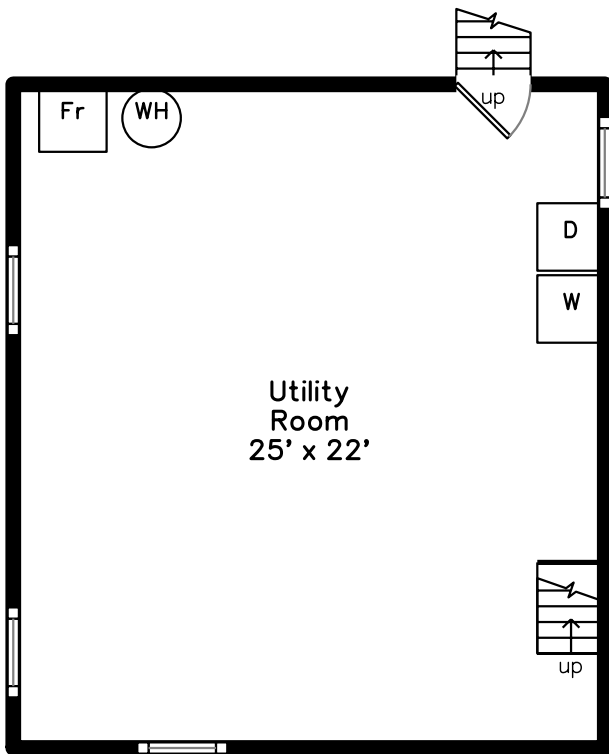

Upper

Main

Lower

9 Cypress Terrace
West Roxbury, MA 02132

PicturePlan by  vis-home

Measurements may not be 100% accurate.
Floor plans are provided for convenience only.
Room sizes are not used to calculate area.