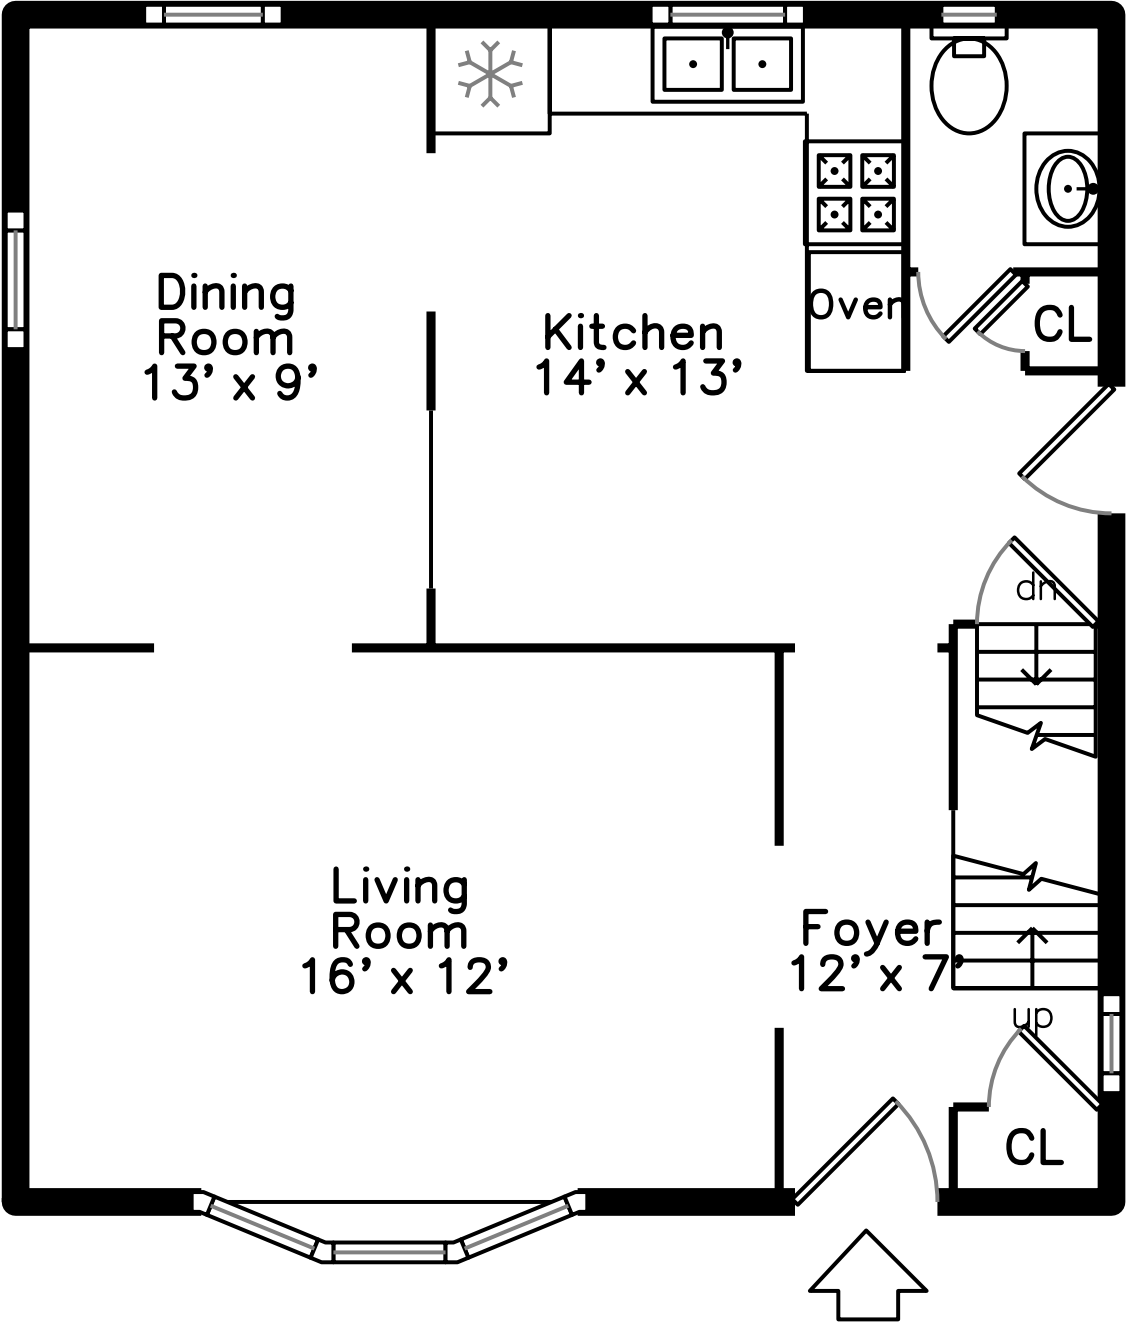

Upper

Main

Lower

9 Cypress Terrace
West Roxbury, MA 02132

PicturePlan by  vis-home

Measurements may not be 100% accurate.
Floor plans are provided for convenience only.
Room sizes are not used to calculate area.

Upper

Main

Lower

Outside

Outside

Outside

Outside

Backyard

Backyard

Backyard

Backyard

Foyer

Living Room

Living Room

Living Room

Living Room

Dining Room

Dining Room

Dining Room

Dining Room

Kitchen

Kitchen

Kitchen

Kitchen