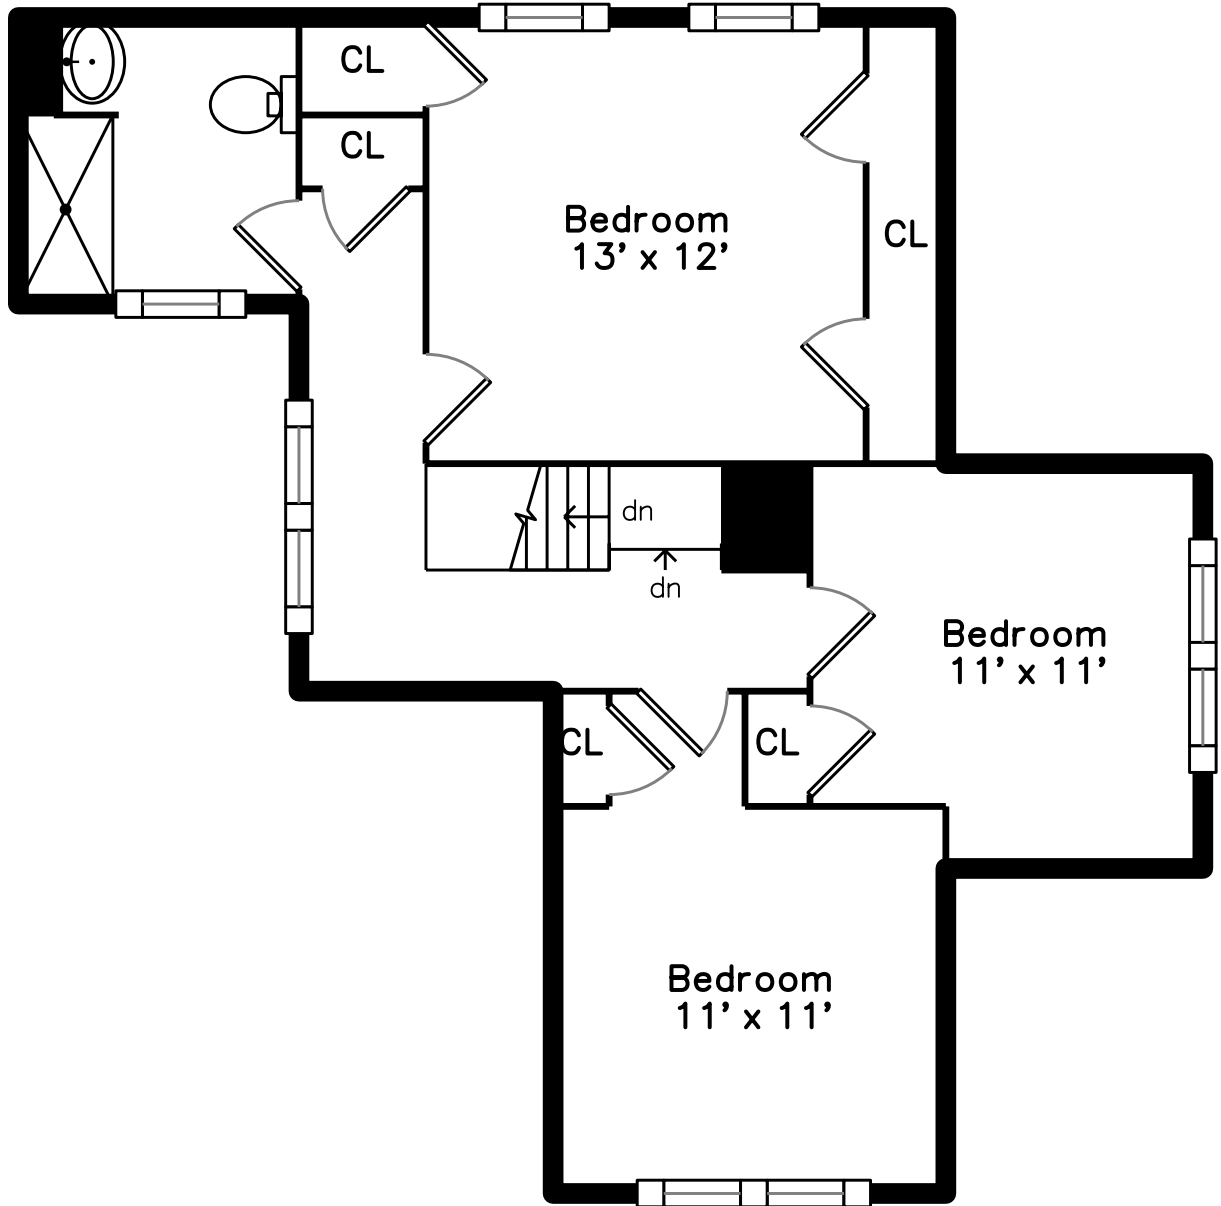

# Main

711 Webster Street  
Needham, MA 02492

PicturePlan by  vis-home

Measurements may not be 100% accurate.  
Floor plans are provided for convenience only.  
Room sizes are not used to calculate area.

# Upper

Back

Back

Back

Back

Back

Back

Living Room

Living Room

Living Room

Living Room

Living Room

Dining Room

Dining Room

Dining Room

Dining Room

Kitchen