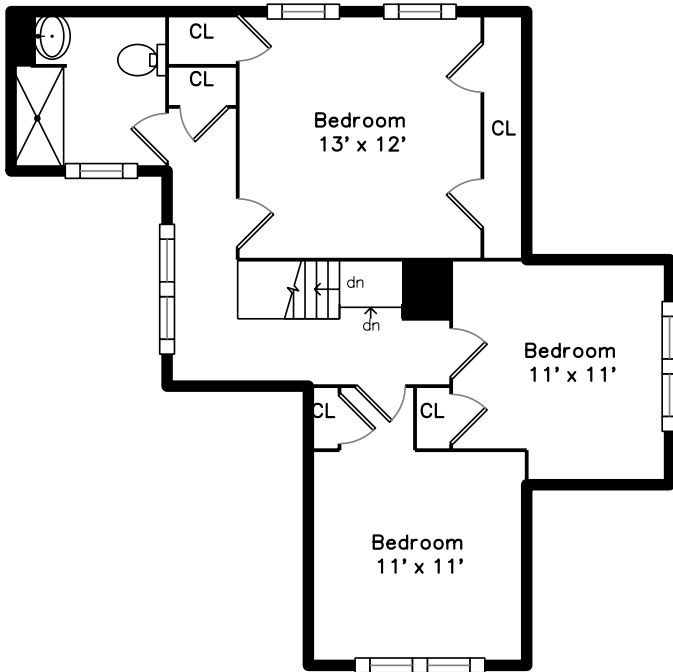

# Upper

# Main

711 Webster Street  
Needham, MA 02492

PicturePlan by  vis-home

Measurements may not be 100% accurate.  
Floor plans are provided for convenience only.  
Room sizes are not used to calculate area.

Back

Back

Back

Back

Back

Back

Living Room

Living Room

Living Room

Living Room

Living Room

Dining Room

Dining Room

Dining Room

Dining Room

Kitchen