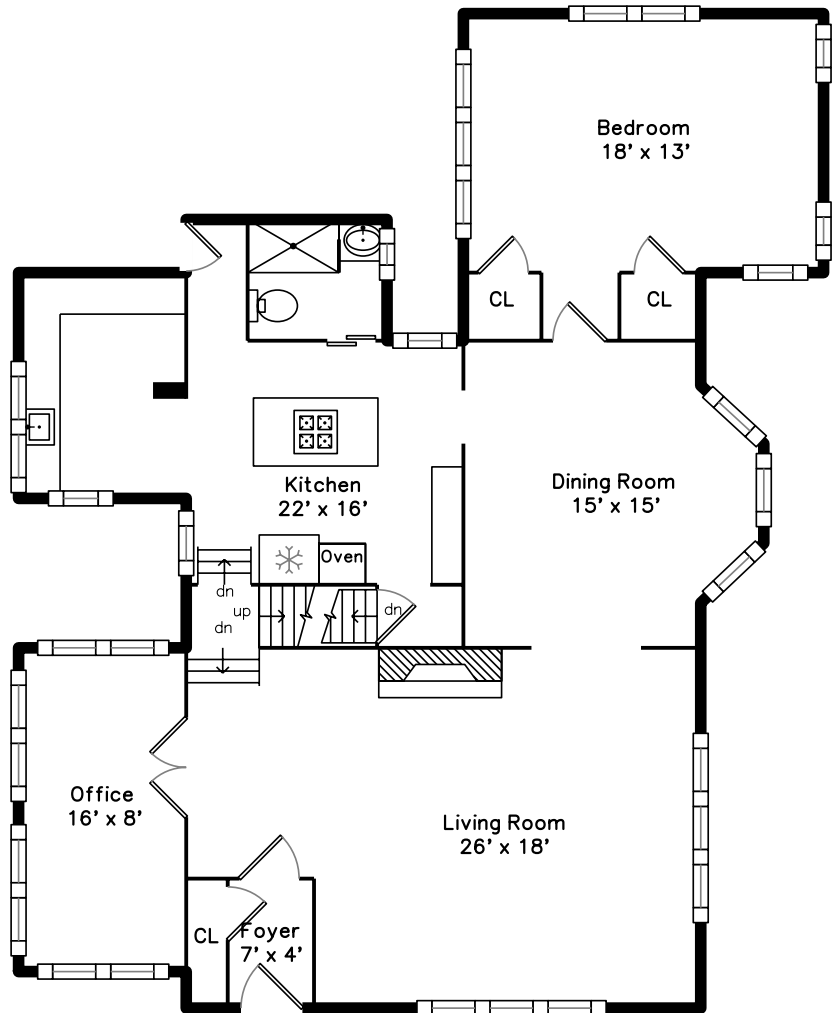

# Upper

# Main

711 Webster Street  
Needham, MA 02492

PicturePlan by  vis-home

Measurements may not be 100% accurate.  
Floor plans are provided for convenience only.  
Room sizes are not used to calculate area.

Back

Back

Back

Back

Back

Back

Living Room

Living Room

Living Room

Living Room

Living Room

Dining Room

Dining Room

Dining Room

Dining Room

Kitchen