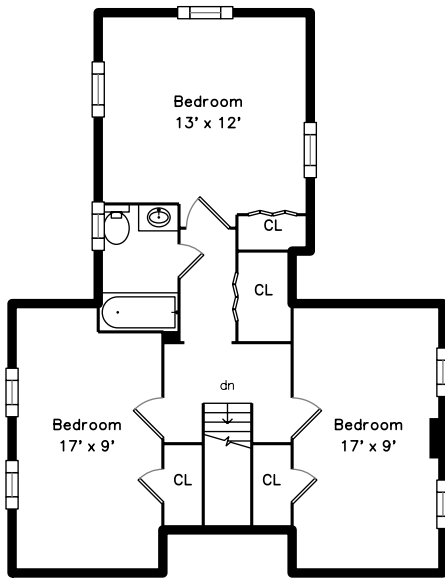

## Upper

## Main

25 Sheppard Avenue  
Braintree, MA 02184

PicturePlan by  vis-home

Measurements may not be 100% accurate.  
Floor plans are provided for convenience only.  
Room sizes are not used to calculate area.

# Upper

Bedroom

Bedroom

Bathroom

Bonus Room

Bonus Room

Bonus Room

Bonus Room

Utility