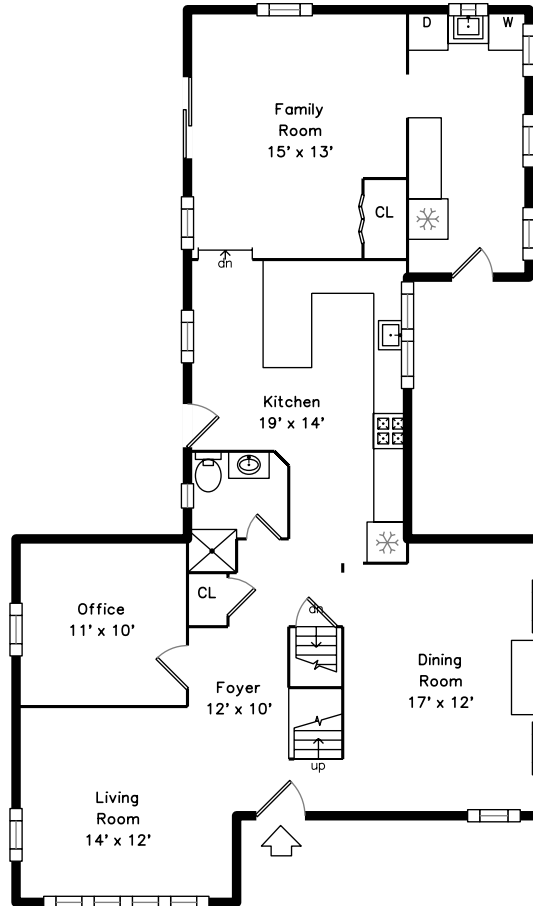

## Upper

## Main

25 Sheppard Avenue  
Braintree, MA 02184

PicturePlan by  vis-home

Measurements may not be 100% accurate.  
Floor plans are provided for convenience only.  
Room sizes are not used to calculate area.

# Upper

Kitchen

Family Room

Family Room

Family Room

Family Room

Office

Office

Office