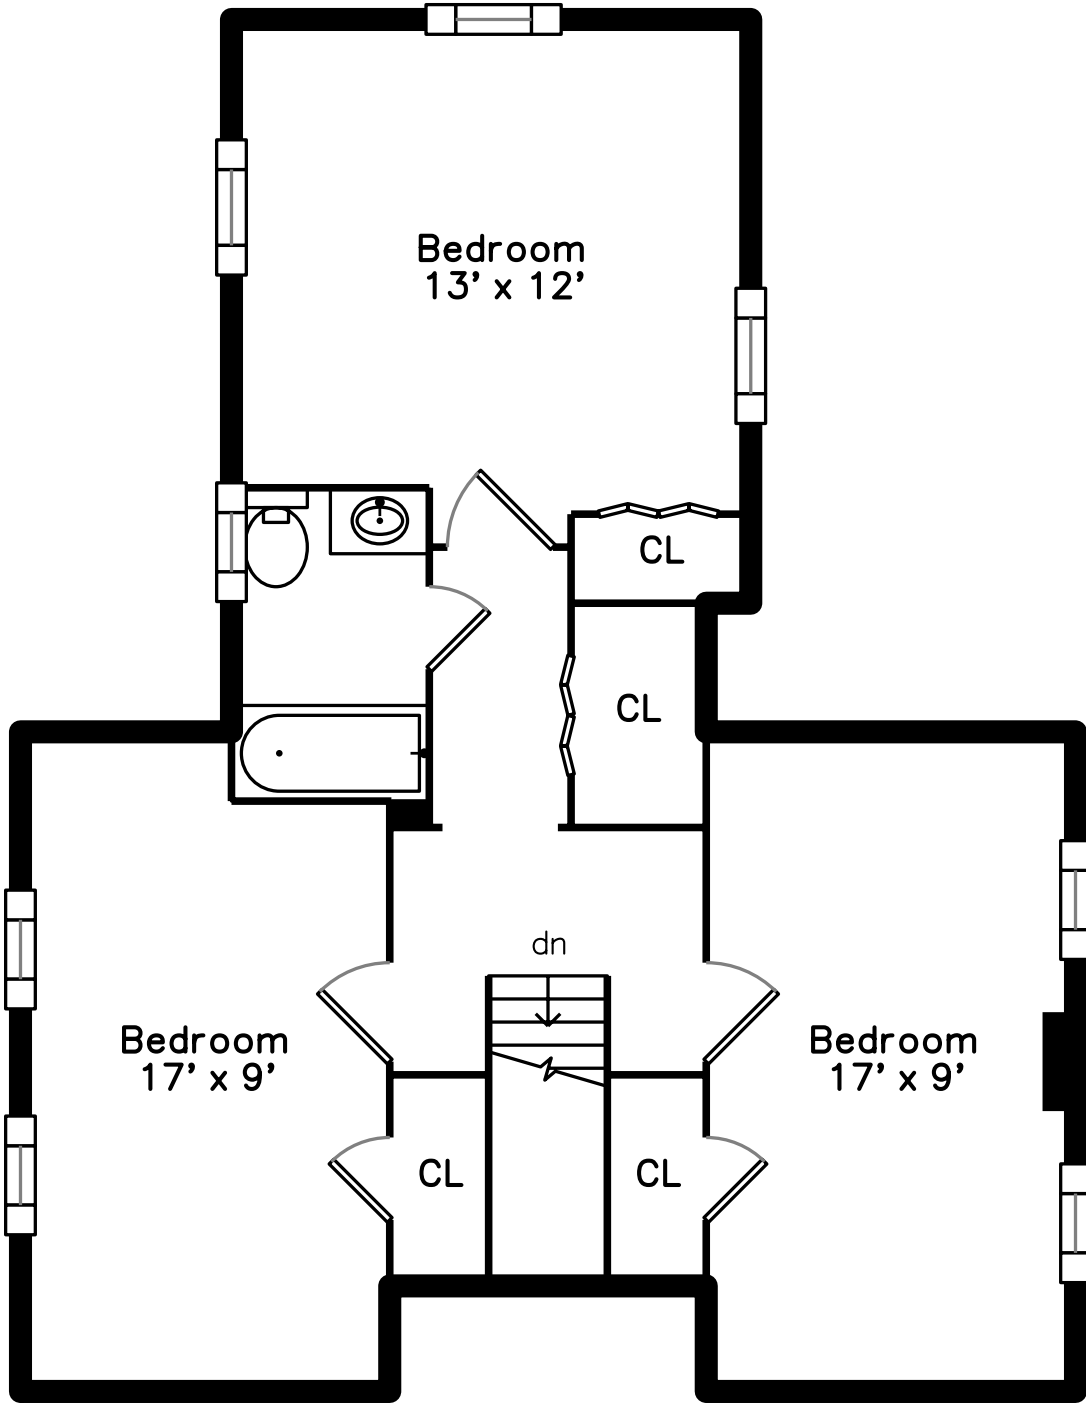

## Upper

## Main

25 Sheppard Avenue  
Braintree, MA 02184

PicturePlan by  vis-home

Measurements may not be 100% accurate.  
Floor plans are provided for convenience only.  
Room sizes are not used to calculate area.

# Upper

Bedroom

Bedroom

Bathroom

Bonus Room

Bonus Room

Bonus Room

Bonus Room

Utility