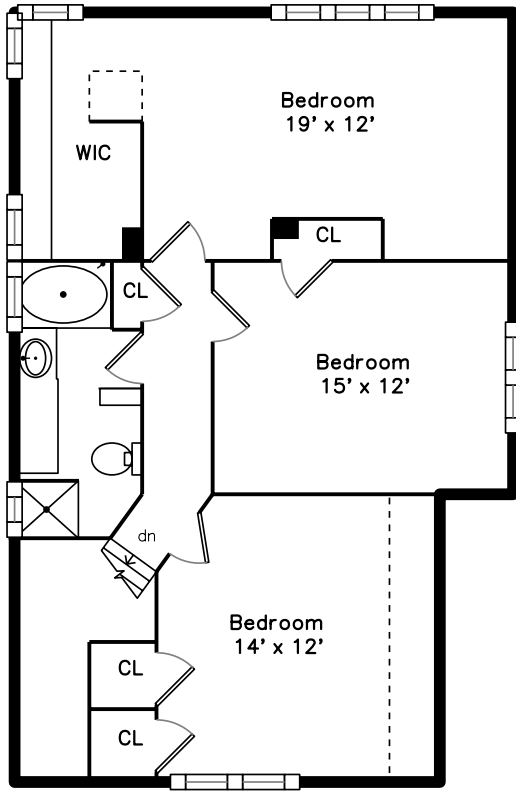

Top

Upper

Main

15 Traymore Street Cambridge, MA 02140

PicturePlan(tm) by Vis-Home(C) 2024

Measurements may not be 100% accurate.
Floor plans are provided for convenience only.
Room sizes are not used to calculate area.

Outside

Living Room

Living Room

Living Room

Living Room

Living Room

Kitchen

Kitchen

Kitchen

Kitchen

Kitchen

Bedroom

Bedroom

Bedroom

Bedroom

Bedroom

Bedroom

Bathroom

Hall

Living Room

Living Room

Living Room

Living Room

Dining Room