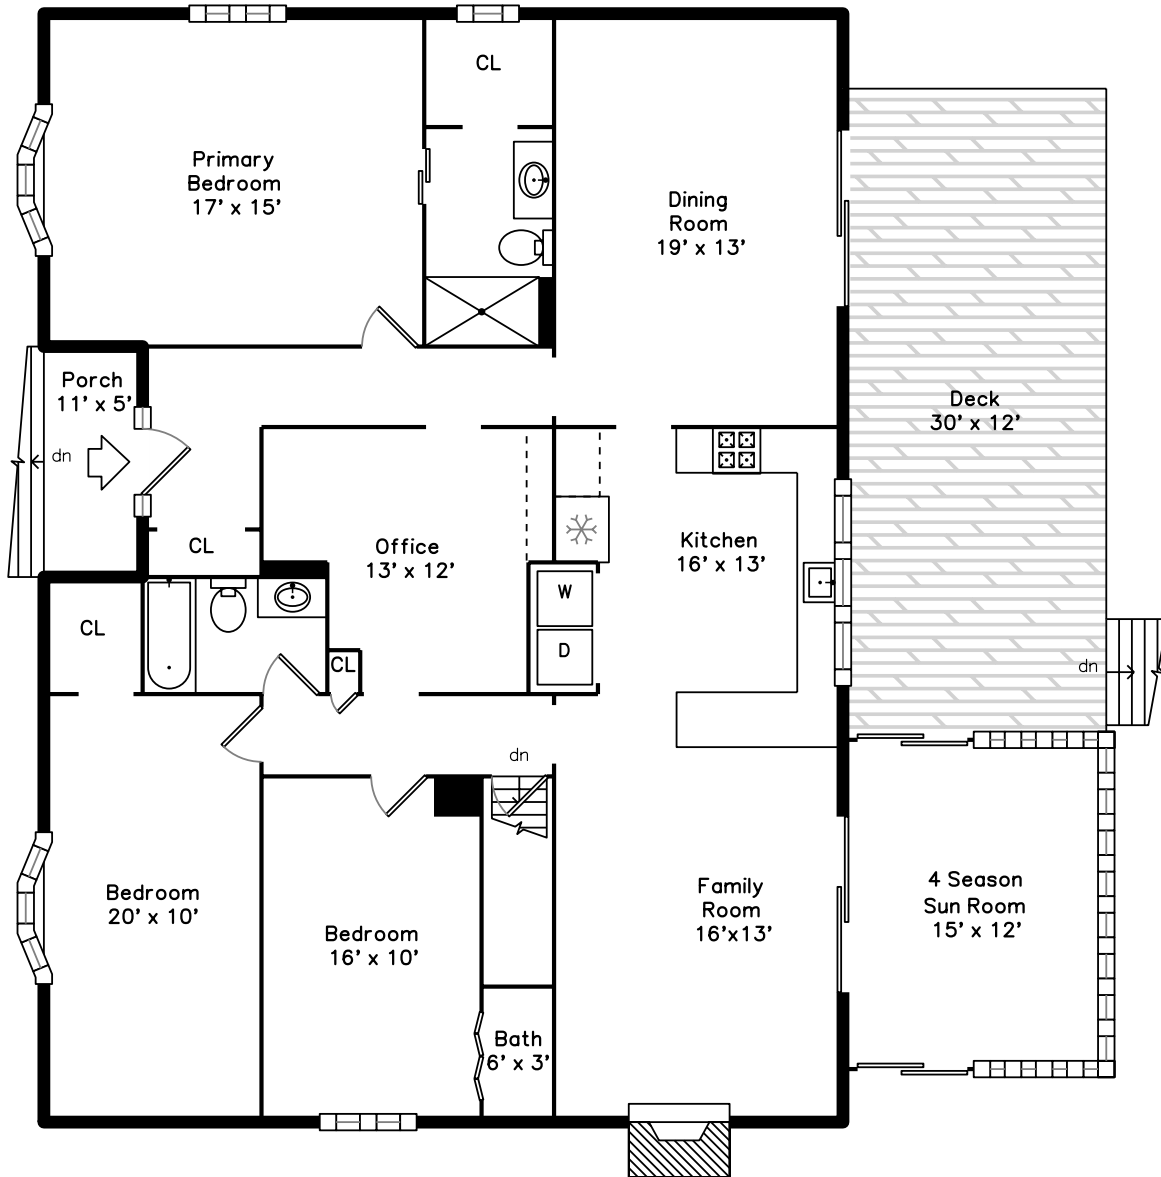

# Main

# Lower

115 Hill Street  
Leominster, MA 01453  
PicturePlan by  vis-home

Measurements may not be 100% accurate.  
Floor plans are provided for convenience only.  
Room sizes are not used to calculate area.

Back

Back

Back

Back

Back

Hall

Hall

Dining Room