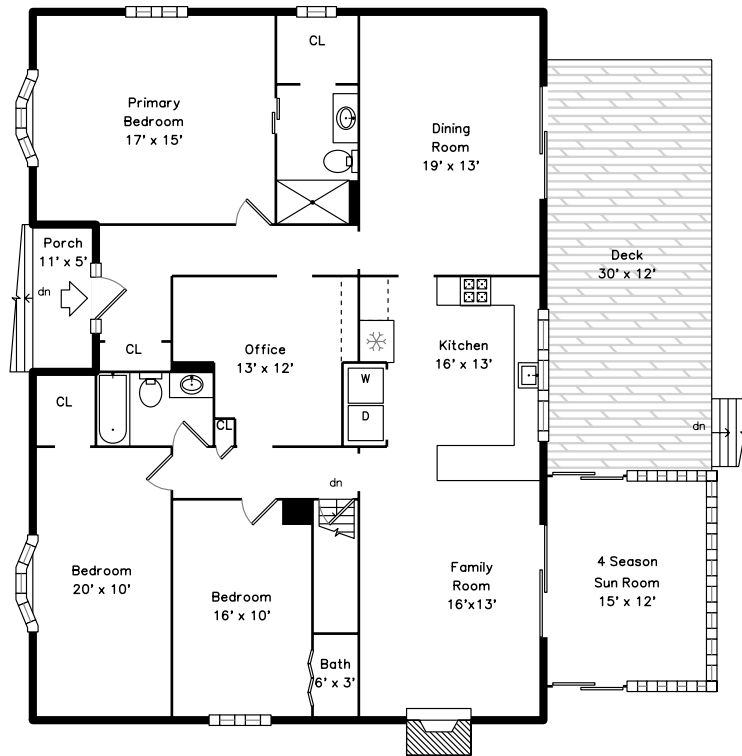

# Main

# Lower

115 Hill Street  
Leominster, MA 01453  
PicturePlan by  vis-home

Measurements may not be 100% accurate.  
Floor plans are provided for convenience only.  
Room sizes are not used to calculate area.

Back

Back

Back

Back

Back

Hall

Hall

Dining Room