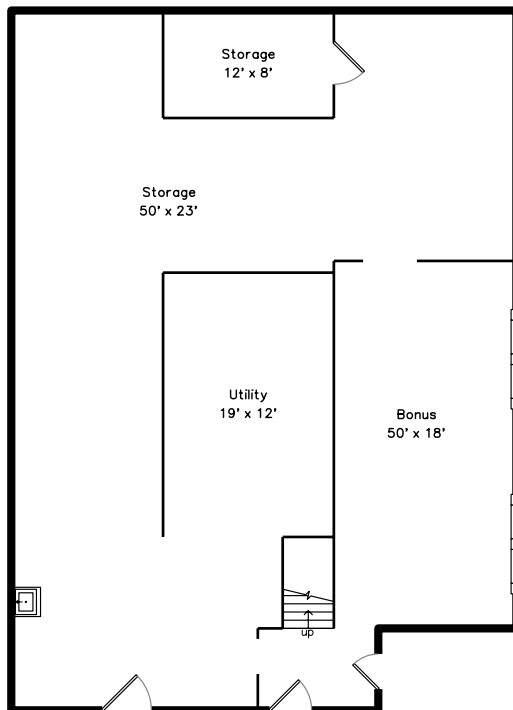

# Main

# Lower

115 Hill Street  
Leominster, MA 01453  
PicturePlan by  vis-home

Measurements may not be 100% accurate.  
Floor plans are provided for convenience only.  
Room sizes are not used to calculate area.