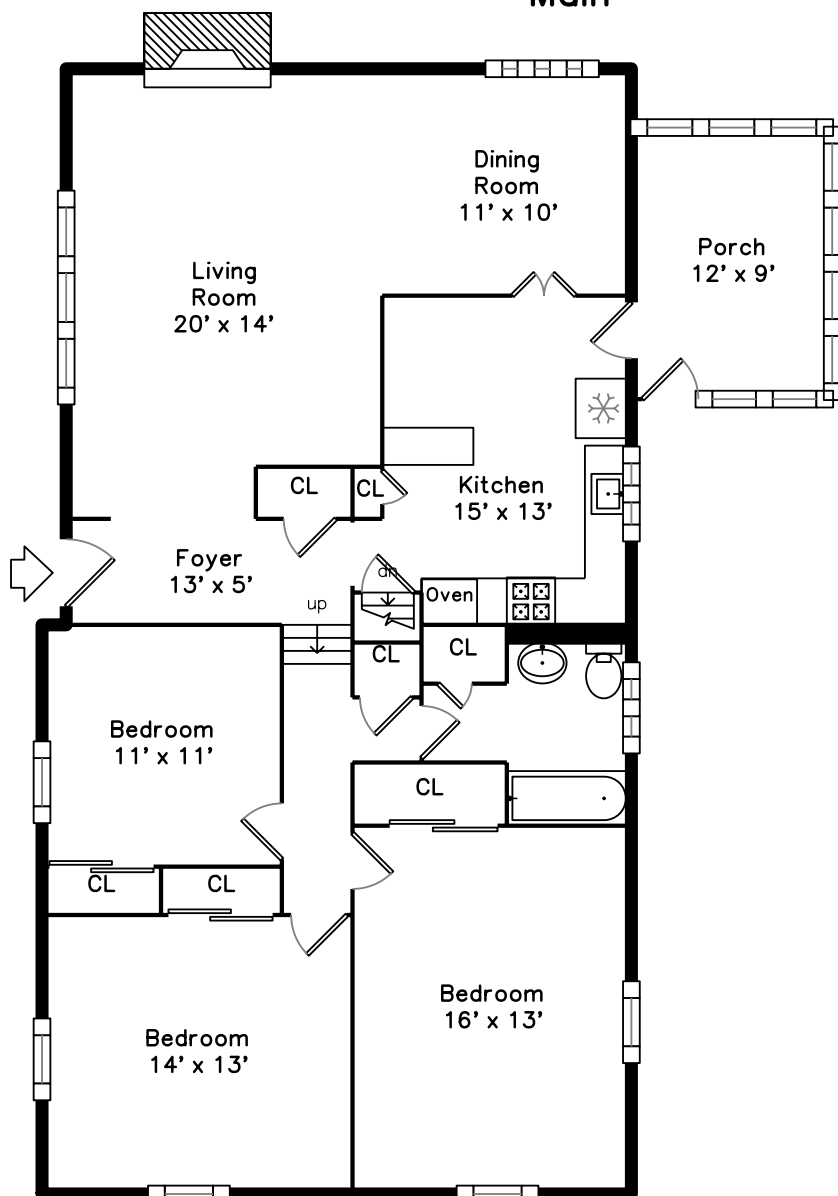

Main

Lower

60 Audubon Drive
Newton, MA 02467

PicturePlan by  vis-home

Measurements may not be 100% accurate.
Floor plans are provided for convenience only.
Room sizes are not used to calculate area.

Main

Lower

Outside

Outside

Outside

Backyard

Backyard

Living Room

Living Room

Living Room

Living Room

Dining Room

Dining Room

Dining Room

Kitchen

Kitchen

Kitchen

Kitchen

Kitchen

Kitchen

Bedroom

Bedroom

Bedroom

Bedroom

Bedroom

Bedroom