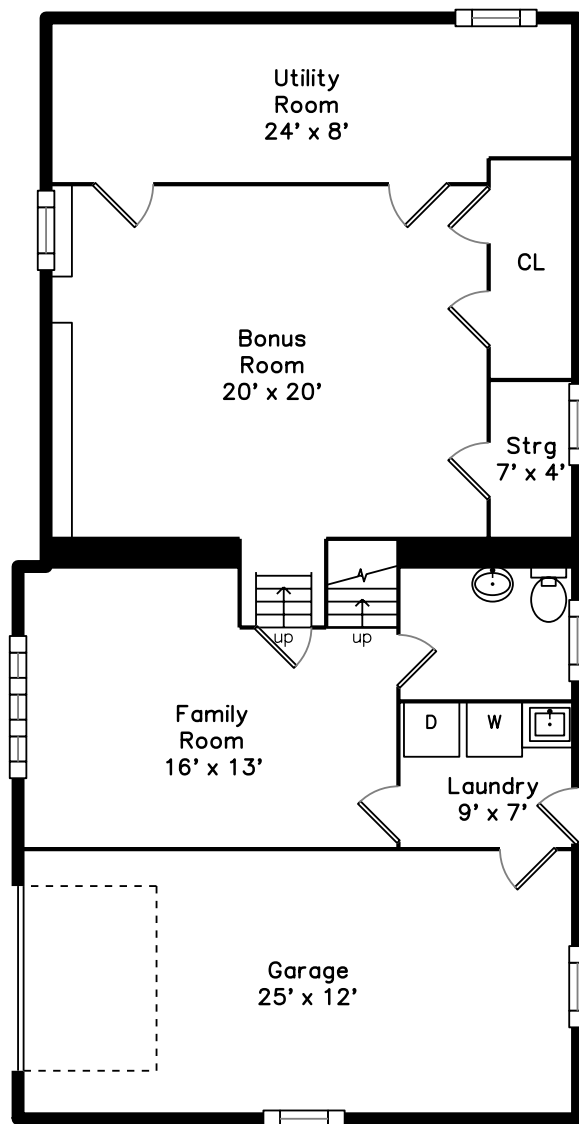

Main

Lower

60 Audubon Drive
Newton, MA 02467

PicturePlan by  vis-home

Measurements may not be 100% accurate.
Floor plans are provided for convenience only.
Room sizes are not used to calculate area.

Main

Lower

Outside

Outside

Outside

Backyard

Backyard

Living Room

Living Room

Living Room

Living Room

Dining Room

Dining Room

Dining Room

Kitchen

Kitchen

Kitchen

Kitchen

Kitchen

Kitchen

Bedroom

Bedroom

Bedroom

Bedroom

Bedroom

Bedroom