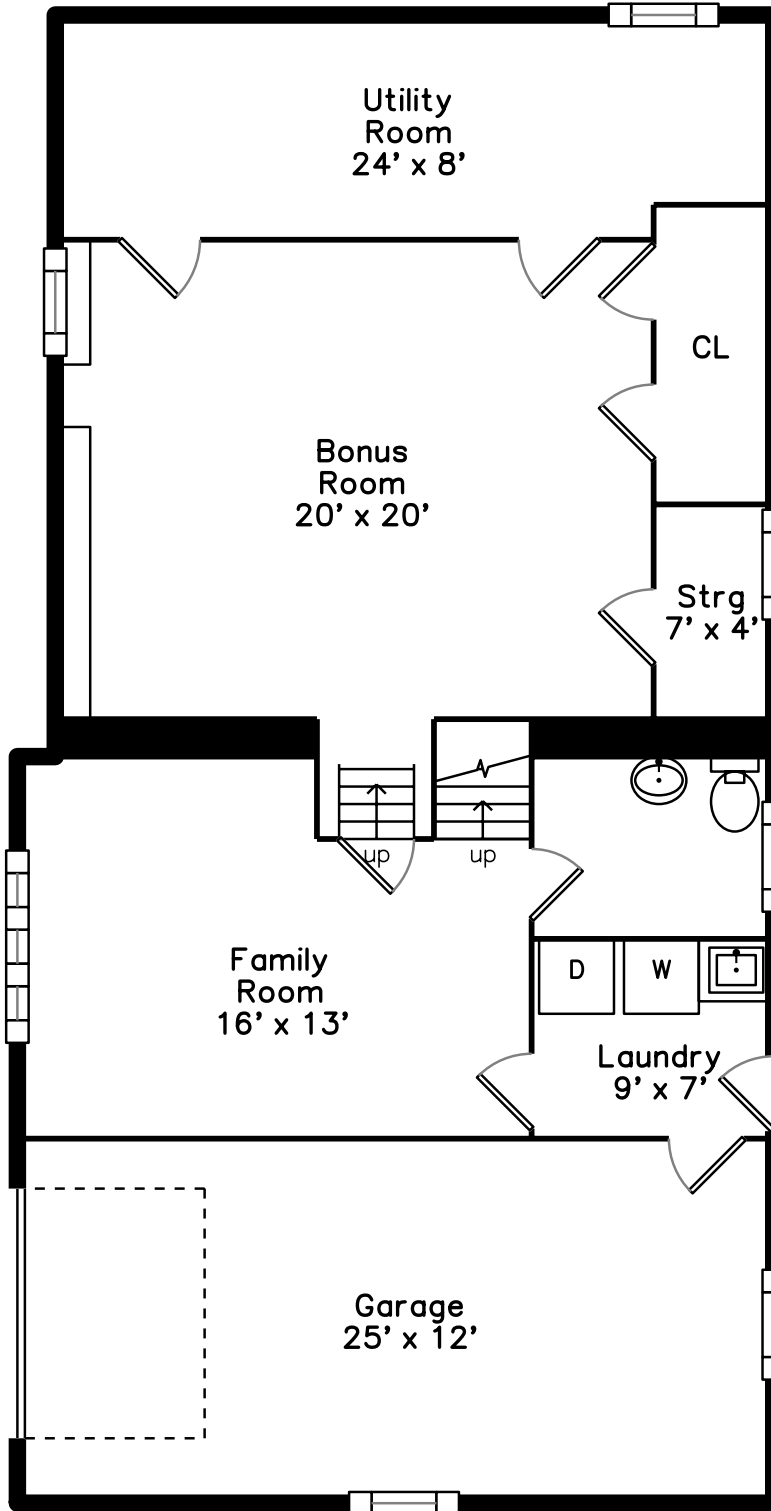

Main

Lower

60 Audubon Drive
Newton, MA 02467

PicturePlan by  vis-home

Measurements may not be 100% accurate.
Floor plans are provided for convenience only.
Room sizes are not used to calculate area.

Main

Lower

Outside

Outside

Outside

Backyard

Backyard

Living Room

Living Room

Living Room

Living Room

Dining Room

Dining Room

Dining Room

Kitchen

Kitchen

Kitchen

Kitchen

Kitchen

Kitchen

Bedroom

Bedroom

Bedroom

Bedroom

Bedroom

Bedroom