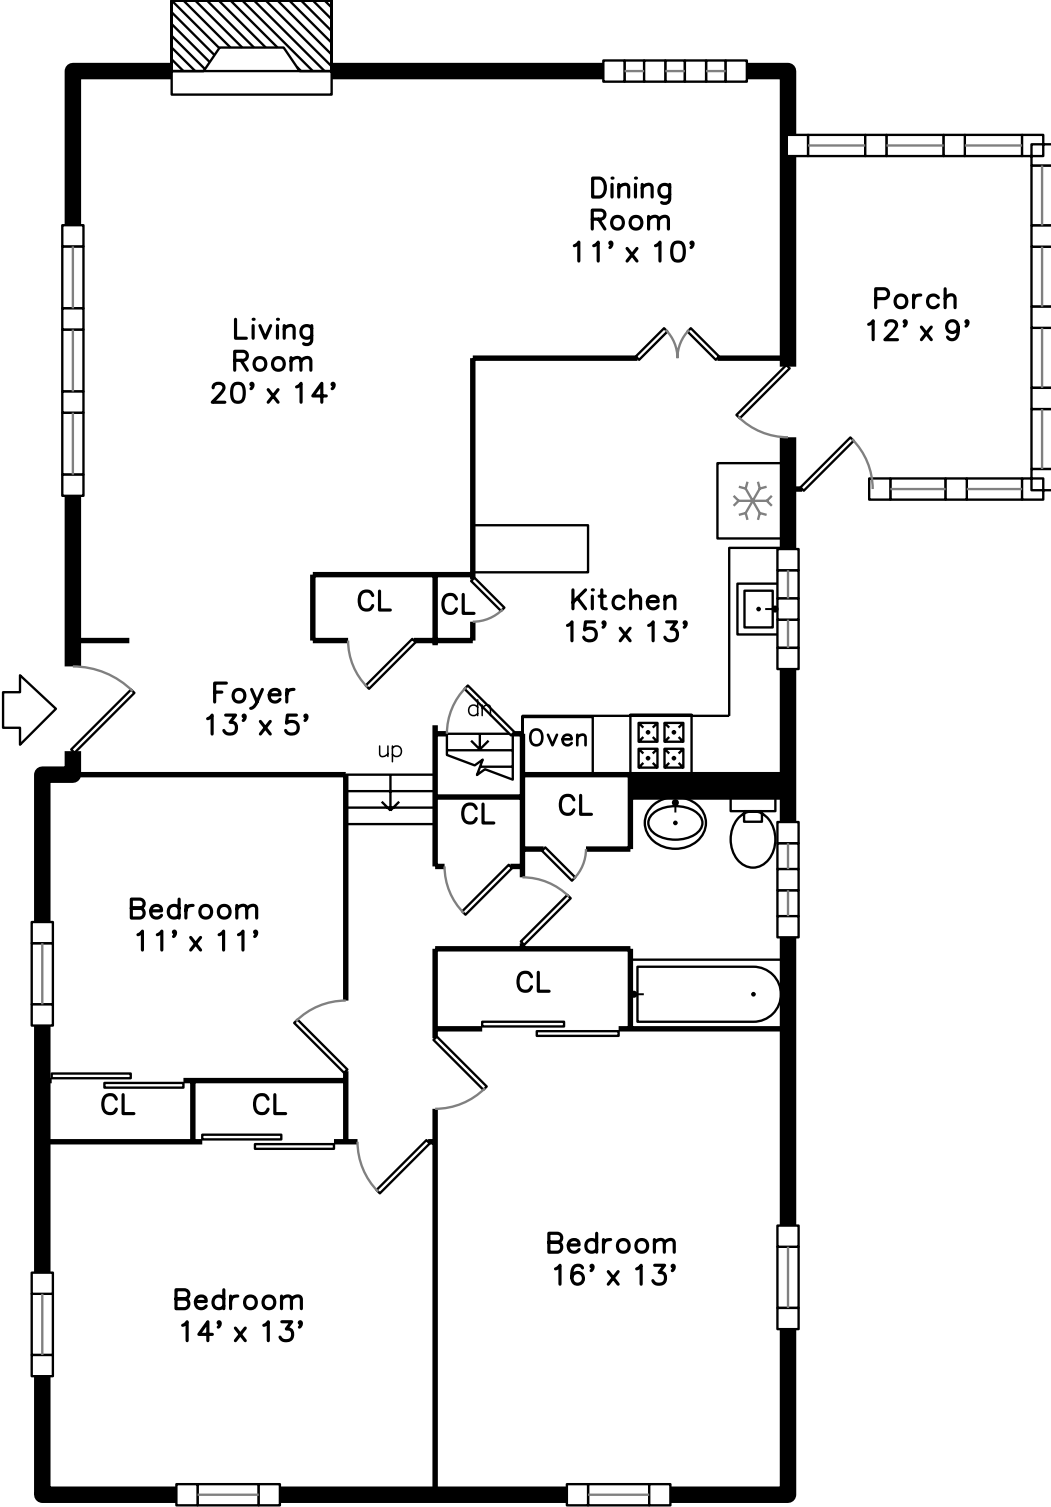

Main

Lower

60 Audubon Drive
Newton, MA 02467

PicturePlan by  vis-home

Measurements may not be 100% accurate.
Floor plans are provided for convenience only.
Room sizes are not used to calculate area.

Main

Lower

Outside

Outside

Outside

Backyard

Backyard

Living Room

Living Room

Living Room

Living Room

Dining Room

Dining Room

Dining Room

Kitchen

Kitchen

Kitchen

Kitchen

Kitchen

Kitchen

Bedroom

Bedroom

Bedroom

Bedroom

Bedroom

Bedroom