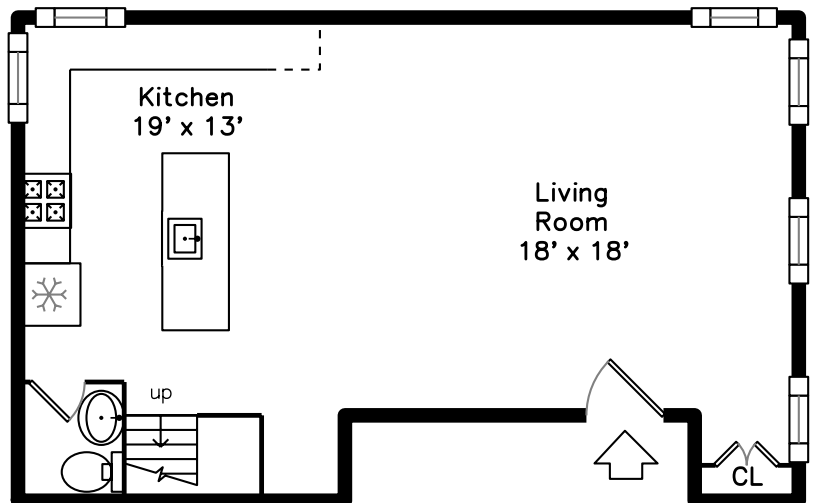

Upper

Main

131 Spring Street 3
Cambridge, MA 02141

PicturePlan by  vis-home

Measurements may not be 100% accurate.
Floor plans are provided for convenience only.
Room sizes are not used to calculate area.

Building

Building

Building

Building

Living Room

Living Room

Living Room

Living Room