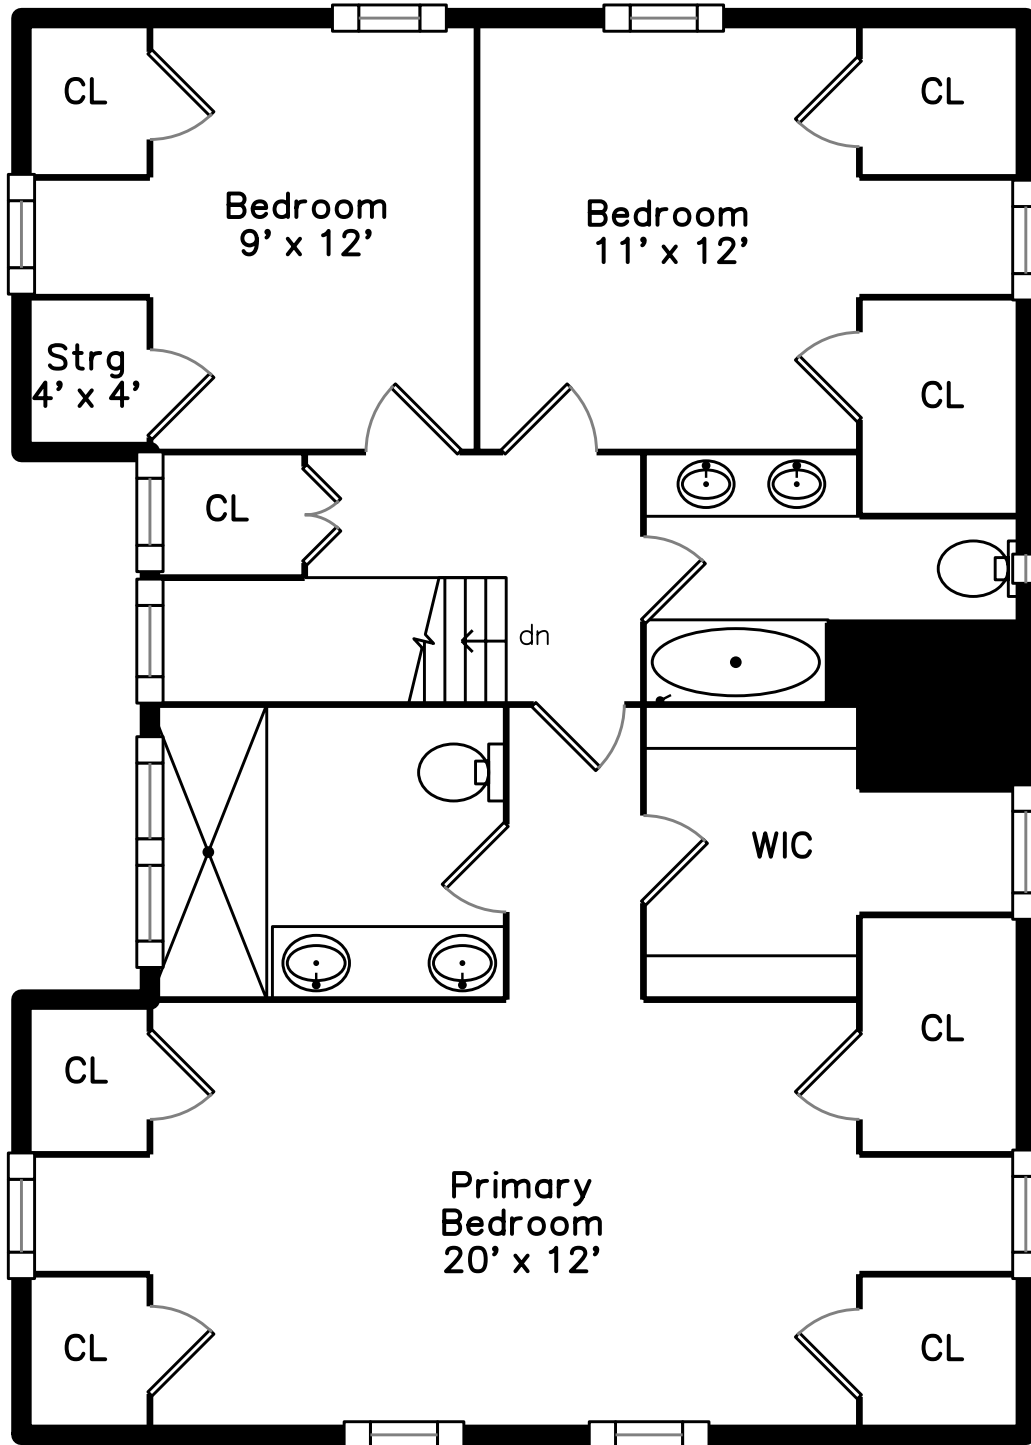

Upper

Main

131 Spring Street 3
Cambridge, MA 02141

PicturePlan by  vis-home

Measurements may not be 100% accurate.
Floor plans are provided for convenience only.
Room sizes are not used to calculate area.

Upper

Main

Building

Building

Building

Building

Building

Building

Building

Building

Building

Building

Living Room

Living Room

Living Room

Living Room

Living Room

Kitchen

Kitchen

Kitchen

Kitchen

Kitchen

Kitchen

Kitchen