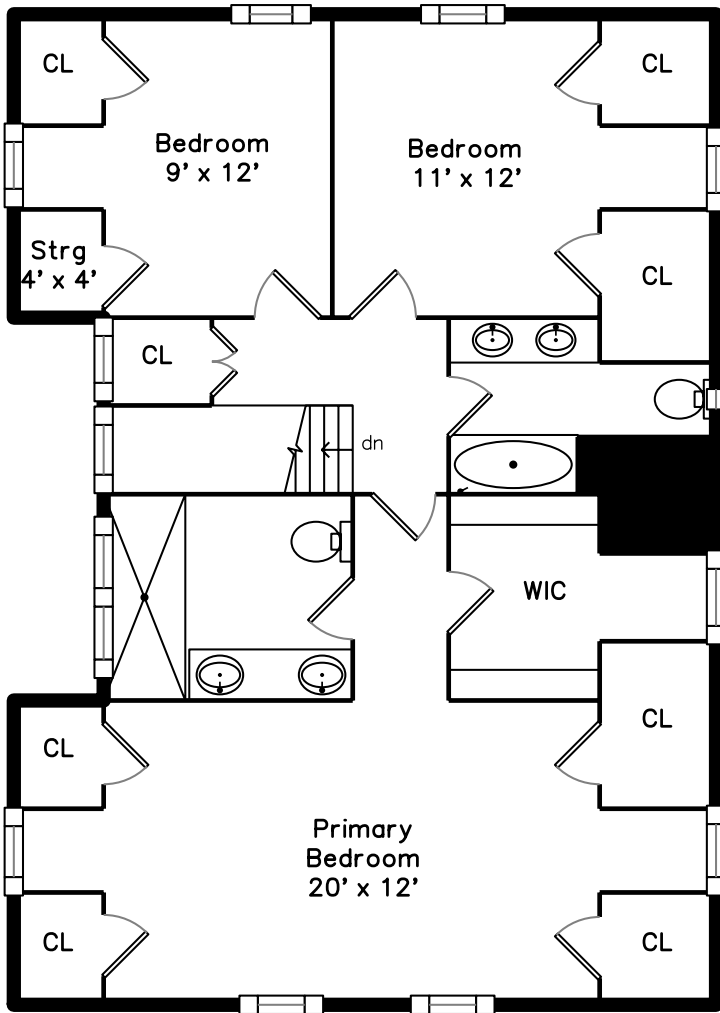

Upper

Main

131 Spring Street 3
Cambridge, MA 02141

PicturePlan by  vis-home

Measurements may not be 100% accurate.
Floor plans are provided for convenience only.
Room sizes are not used to calculate area.

Upper

Main

Building

Building

Building

Building

Building

Building

Building

Building

Building

Building

Living Room

Living Room

Living Room

Living Room

Bedroom

Primary Bedroom

Primary Bedroom

Primary Bedroom

Primary Bedroom

Primary Bedroom

Primary Bedroom

Primary Bedroom