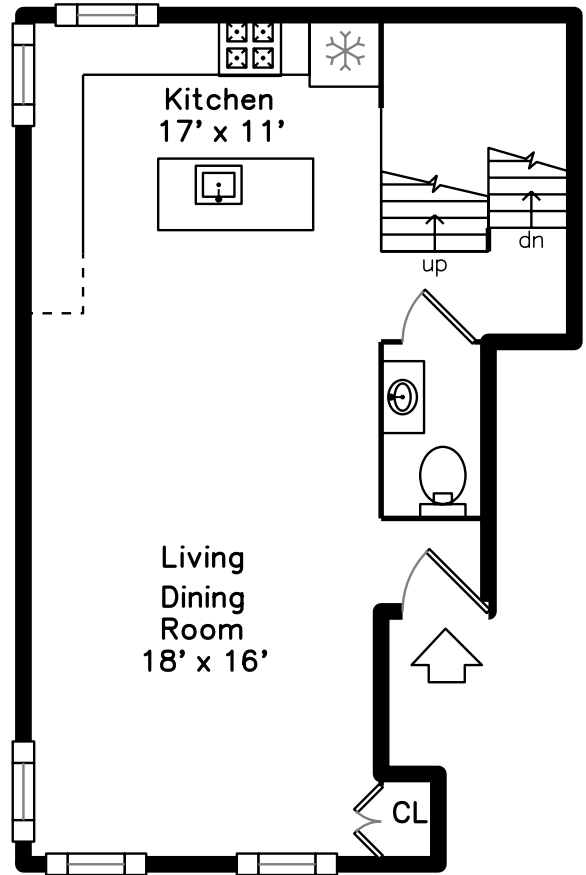

Upper

Main

Basement

133 Spring Street 1
Cambridge, MA 02141

PicturePlan by  vis-home

Measurements may not be 100% accurate.
Floor plans are provided for convenience only.
Room sizes are not used to calculate area.

Upper

Main

Basement

Building

Building

Building

Building

Building

Building

Living Dining Room

Living Dining Room

Living Dining Room

Living Dining Room

Living Dining Room

Living Dining Room

Living Dining Room

WalkInCloset

WalkInCloset

Primary Bathroom

Primary Bathroom

Primary Bathroom

Hall

Office

Office