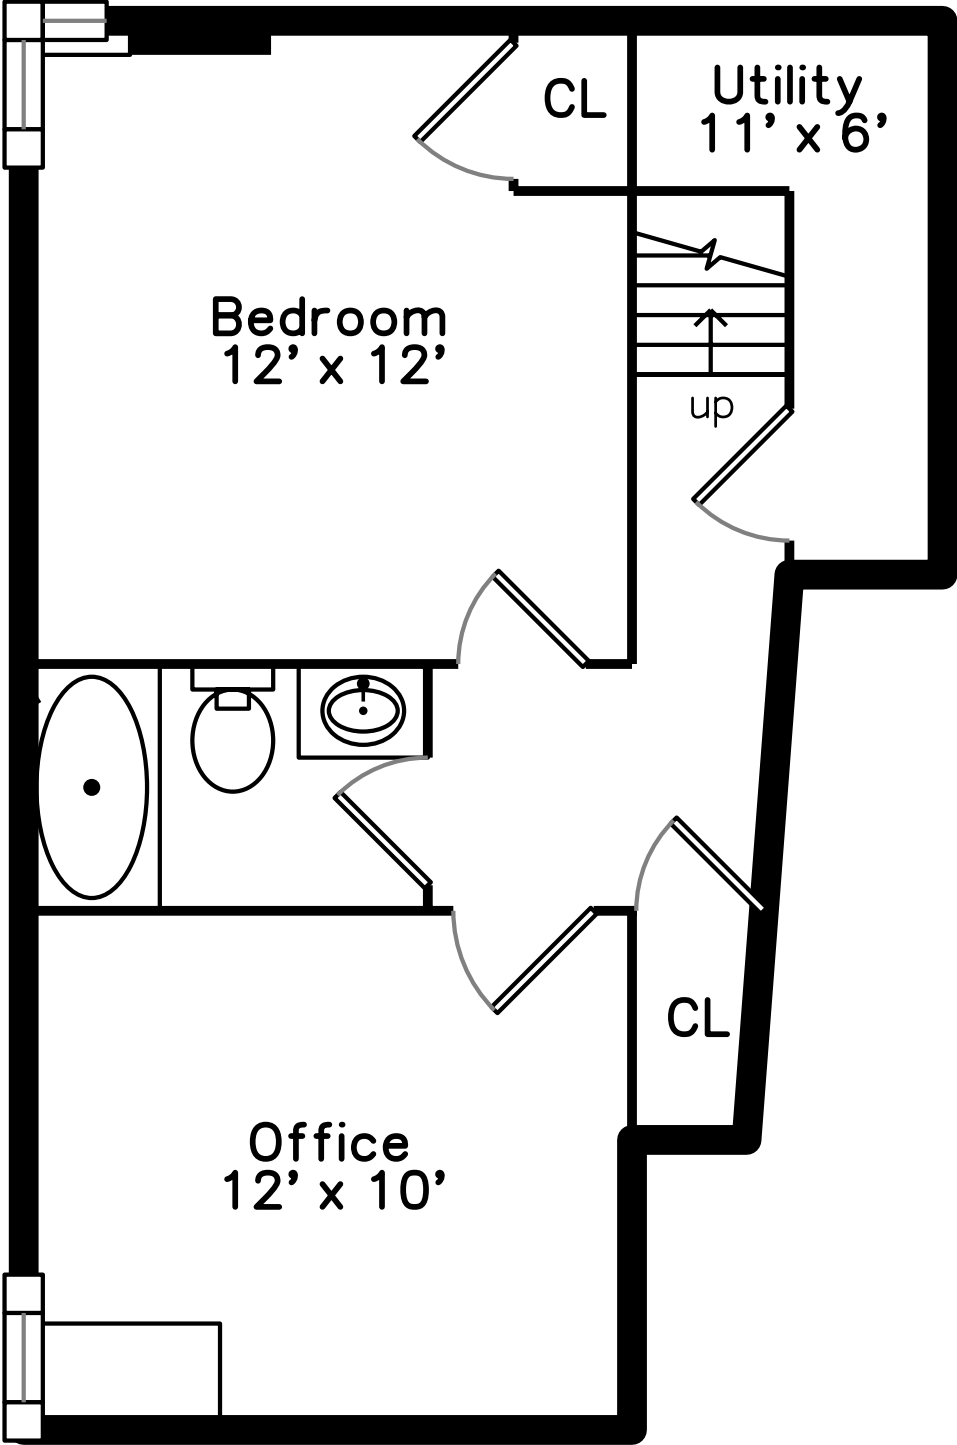

Upper

Main

Basement

133 Spring Street 1
Cambridge, MA 02141

PicturePlan by  vis-home

Measurements may not be 100% accurate.
Floor plans are provided for convenience only.
Room sizes are not used to calculate area.

Upper

Main

Basement

Building

Building

Building

Building

Building

Building

Living Dining Room

Living Dining Room

Living Dining Room

Living Dining Room

Living Dining Room

Living Dining Room

Living Dining Room

WalkInCloset

WalkInCloset

Primary Bathroom

Primary Bathroom

Primary Bathroom

Hall

Office

Office