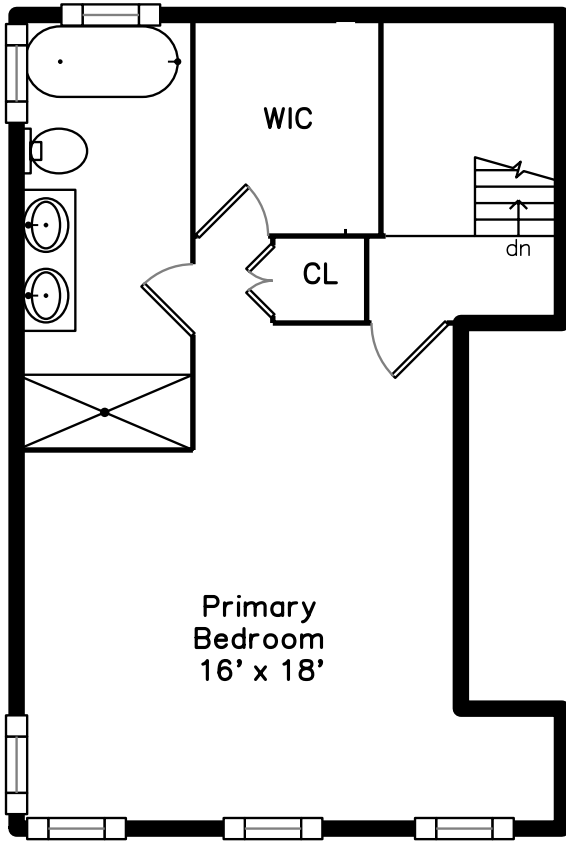

Upper

Main

Basement

133 Spring Street 1
Cambridge, MA 02141

PicturePlan by  vis-home

Measurements may not be 100% accurate.
Floor plans are provided for convenience only.
Room sizes are not used to calculate area.

Upper

Main

Basement

Building

Building

Building

Building

Building

Building

Living Dining Room

Living Dining Room

Living Dining Room

Living Dining Room

Living Dining Room

Living Dining Room

Living Dining Room

WalkInCloset

WalkInCloset

Primary Bathroom

Primary Bathroom

Primary Bathroom

Hall

Office

Office