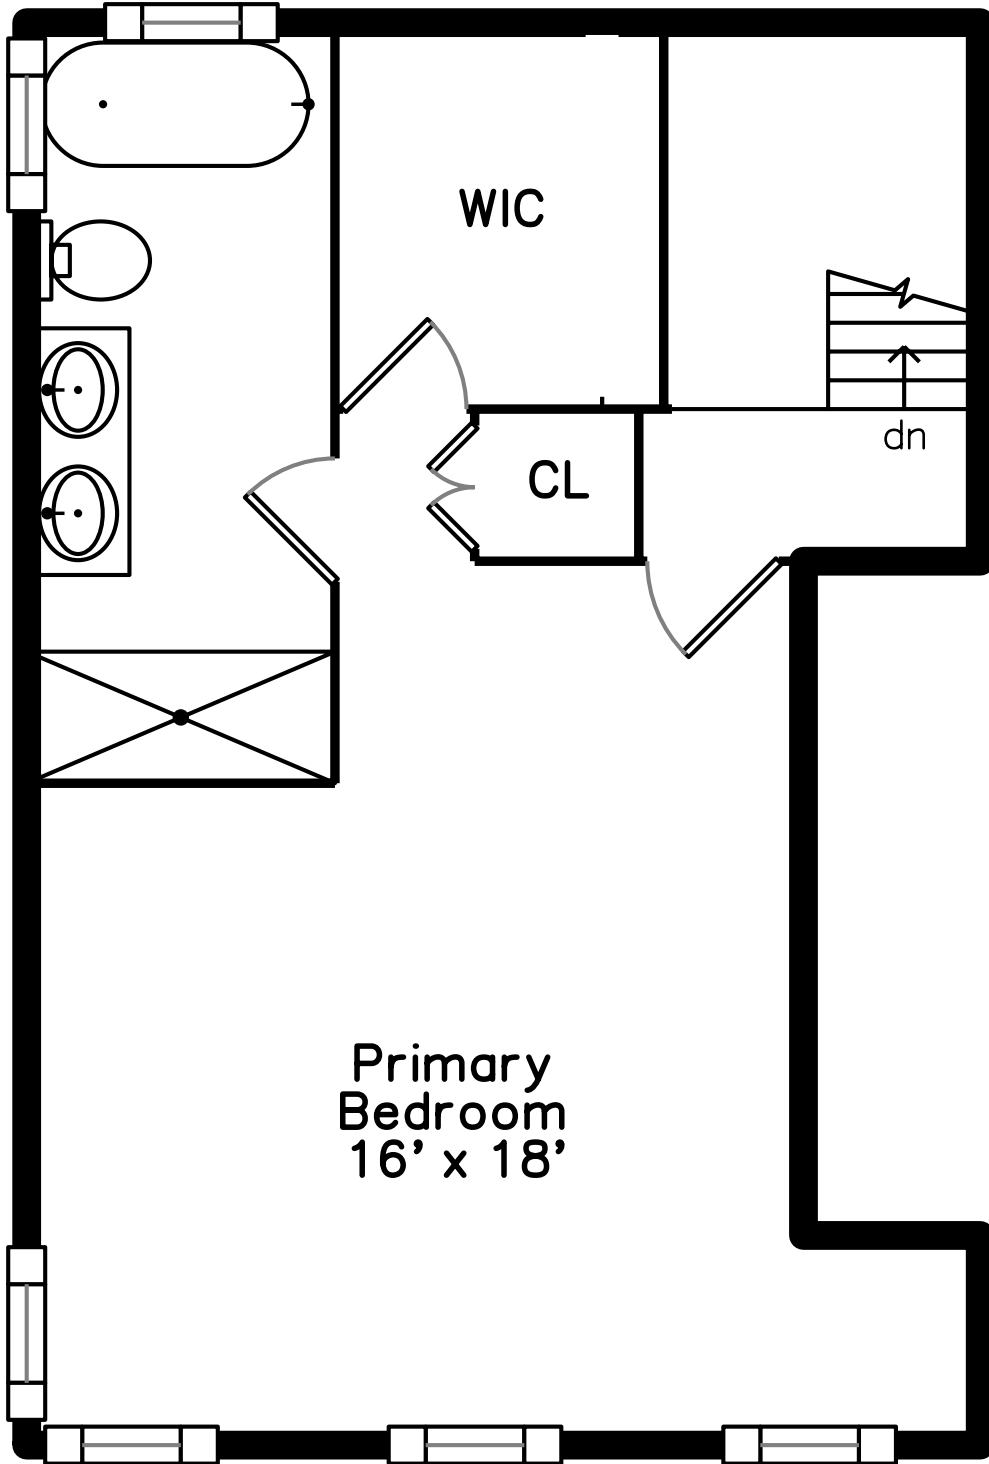

Upper

Main

Basement

133 Spring Street 1
Cambridge, MA 02141

PicturePlan by  vis-home

Measurements may not be 100% accurate.
Floor plans are provided for convenience only.
Room sizes are not used to calculate area.

Upper

Main

Basement

Building

Building

Building

Building

Building

Building

Living Dining Room

Living Dining Room

Living Dining Room

Living Dining Room

Living Dining Room

Living Dining Room

Living Dining Room

WalkInCloset

WalkInCloset

Primary Bathroom

Primary Bathroom

Primary Bathroom

Hall

Office

Office