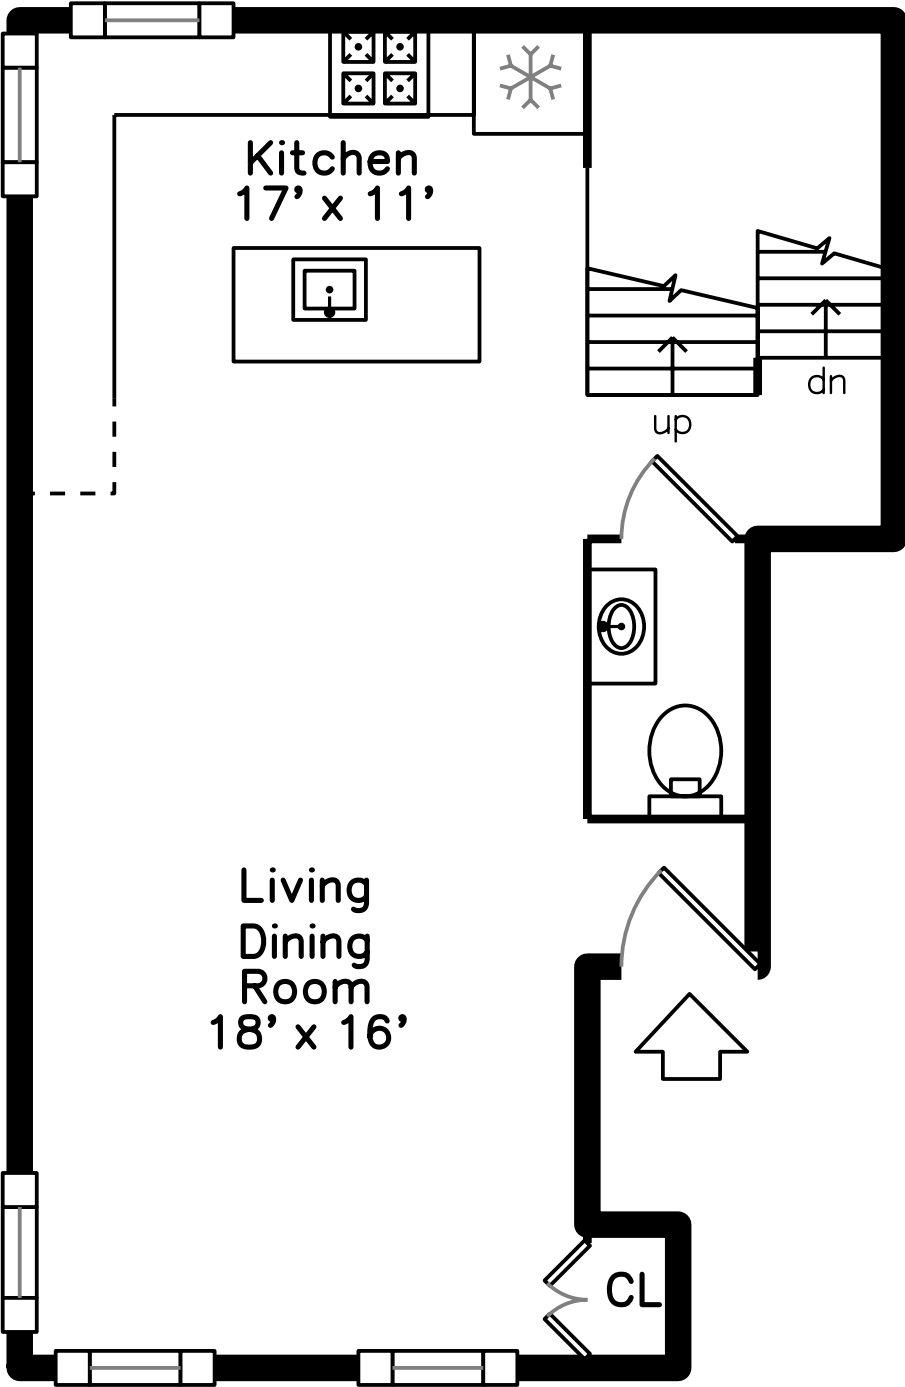

Upper

Main

Basement

133 Spring Street 1
Cambridge, MA 02141

PicturePlan by  vis-home

Measurements may not be 100% accurate.
Floor plans are provided for convenience only.
Room sizes are not used to calculate area.

Upper

Main

Basement

Building

Building

Building

Building

Building

Building

Living Dining Room

Living Dining Room

Living Dining Room

Living Dining Room

Living Dining Room

Living Dining Room

Living Dining Room

Living Dining Room

Kitchen

Kitchen

Kitchen

Kitchen

Kitchen

Kitchen

Kitchen