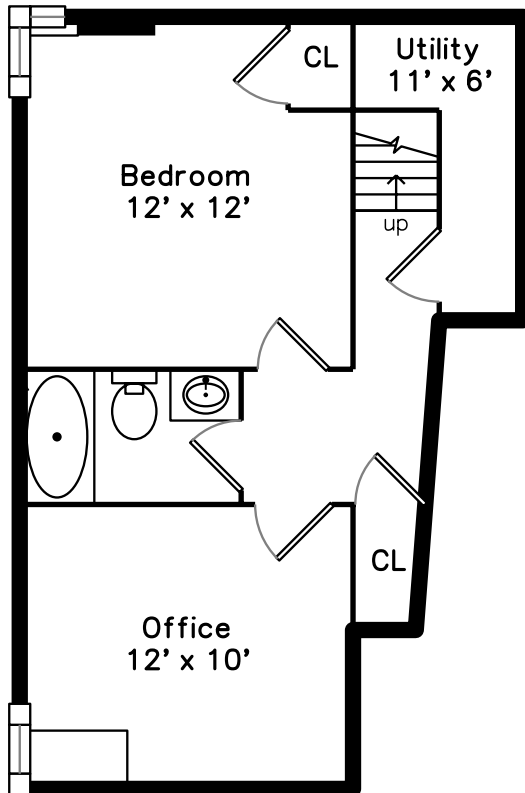

Upper

Main

Basement

133 Spring Street 1
Cambridge, MA 02141

PicturePlan by  vis-home

Measurements may not be 100% accurate.
Floor plans are provided for convenience only.
Room sizes are not used to calculate area.

Upper

Main

Basement

Building

Building

Building

Building

Building

Building

Living Dining Room

Living Dining Room

Living Dining Room

Living Dining Room

Living Dining Room

Living Dining Room

Living Dining Room

WalkInCloset

WalkInCloset

Primary Bathroom

Primary Bathroom

Primary Bathroom

Hall

Office

Office