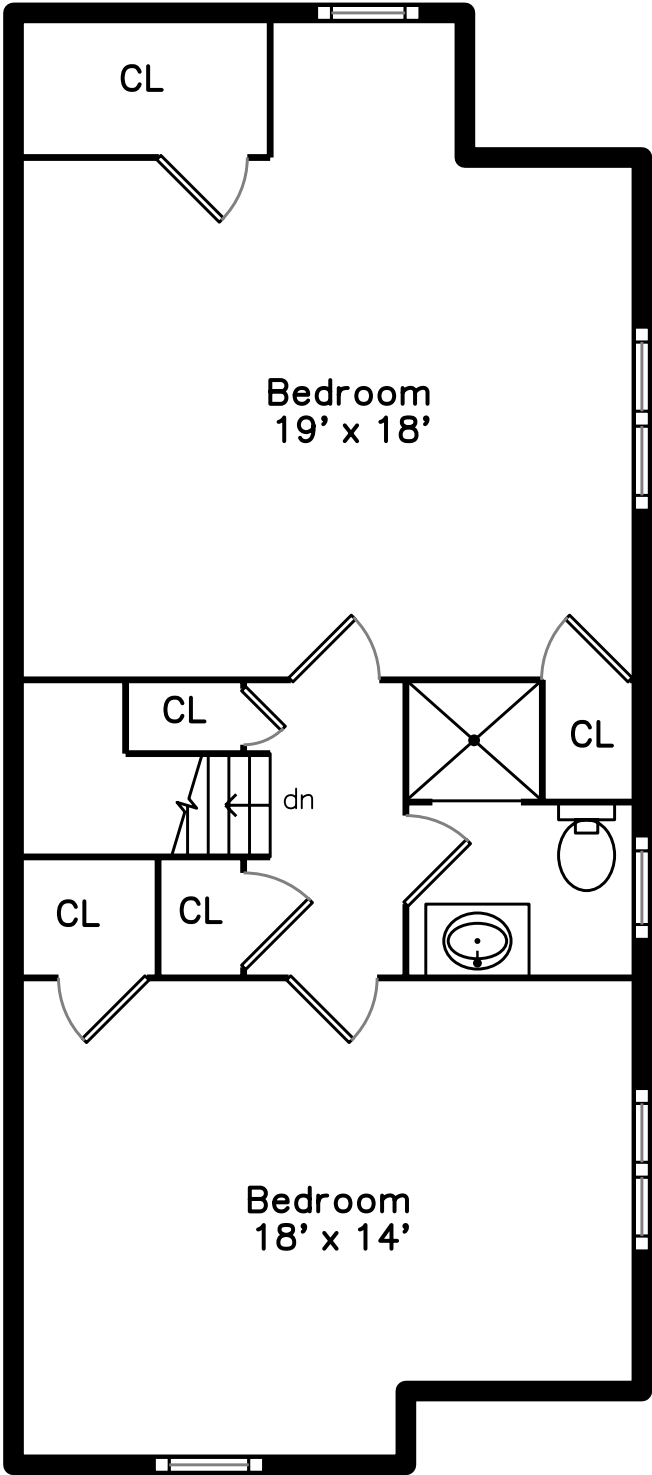

Upper

Main

129 Radcliffe Road
Belmont, MA 02478

PicturePlan by  vis-home

Measurements may not be 100% accurate.
Floor plans are provided for convenience only.
Room sizes are not used to calculate area.

Upper

Main

Outside

Outside

Outside

Outside

Outside

Outside

Outside