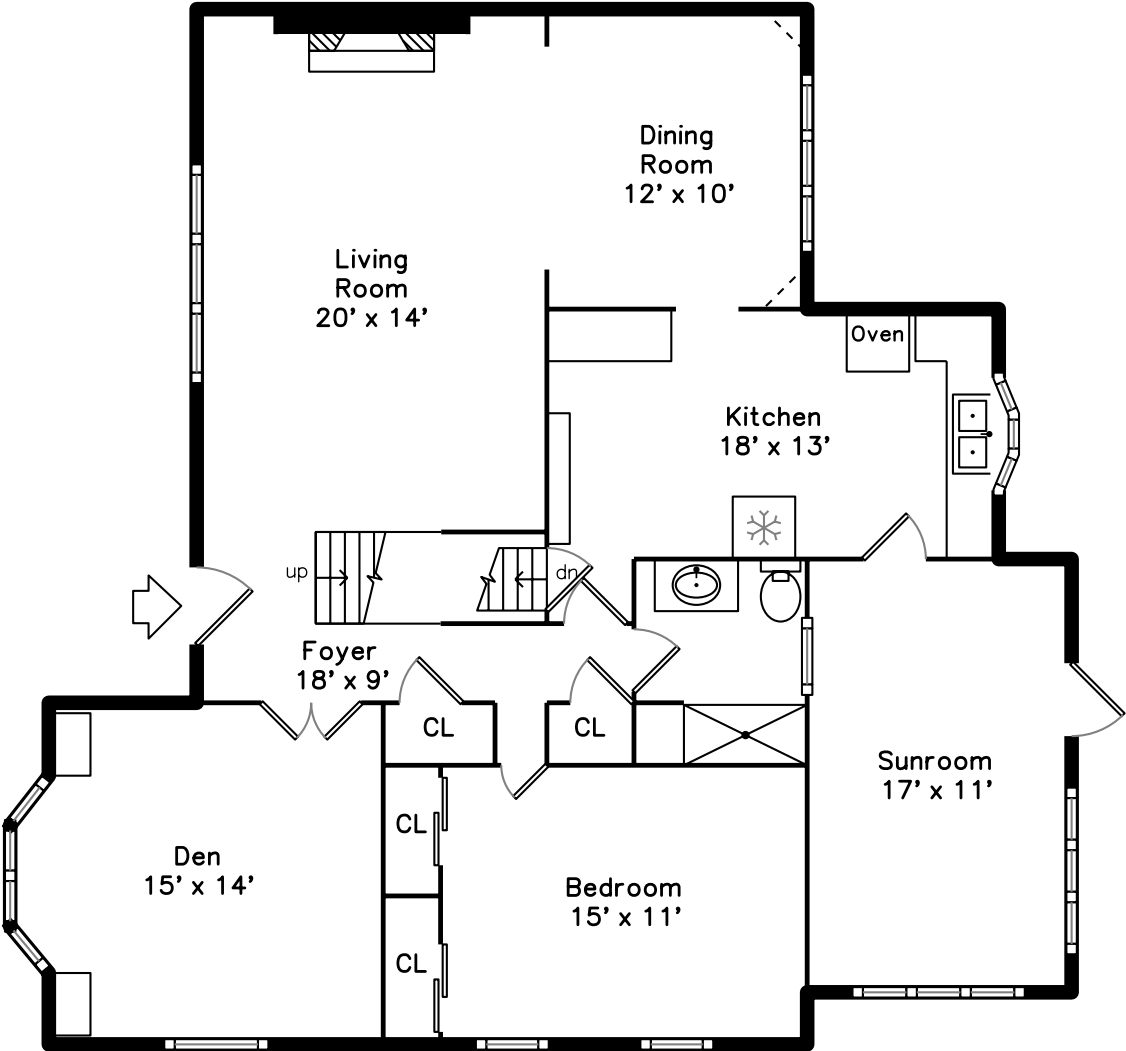

Upper

Main

129 Radcliffe Road
Belmont, MA 02478

PicturePlan by  vis-home

Measurements may not be 100% accurate.
Floor plans are provided for convenience only.
Room sizes are not used to calculate area.

Upper

Main

Outside

Outside

Outside

Outside

Outside

Outside

Outside