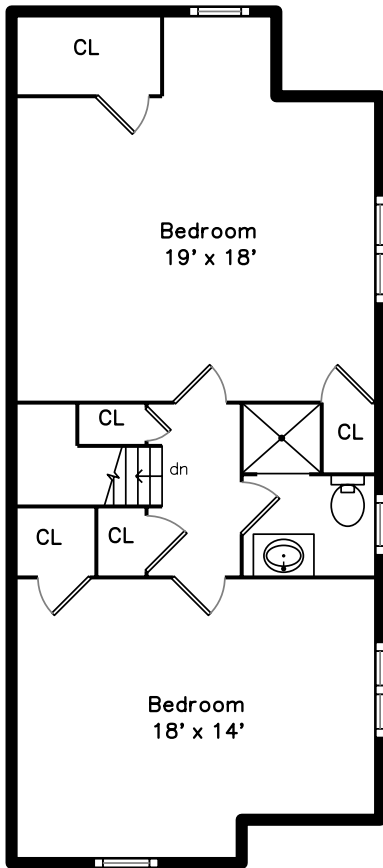

Upper

Main

129 Radcliffe Road
Belmont, MA 02478

PicturePlan by  vis-home

Measurements may not be 100% accurate.
Floor plans are provided for convenience only.
Room sizes are not used to calculate area.

Upper