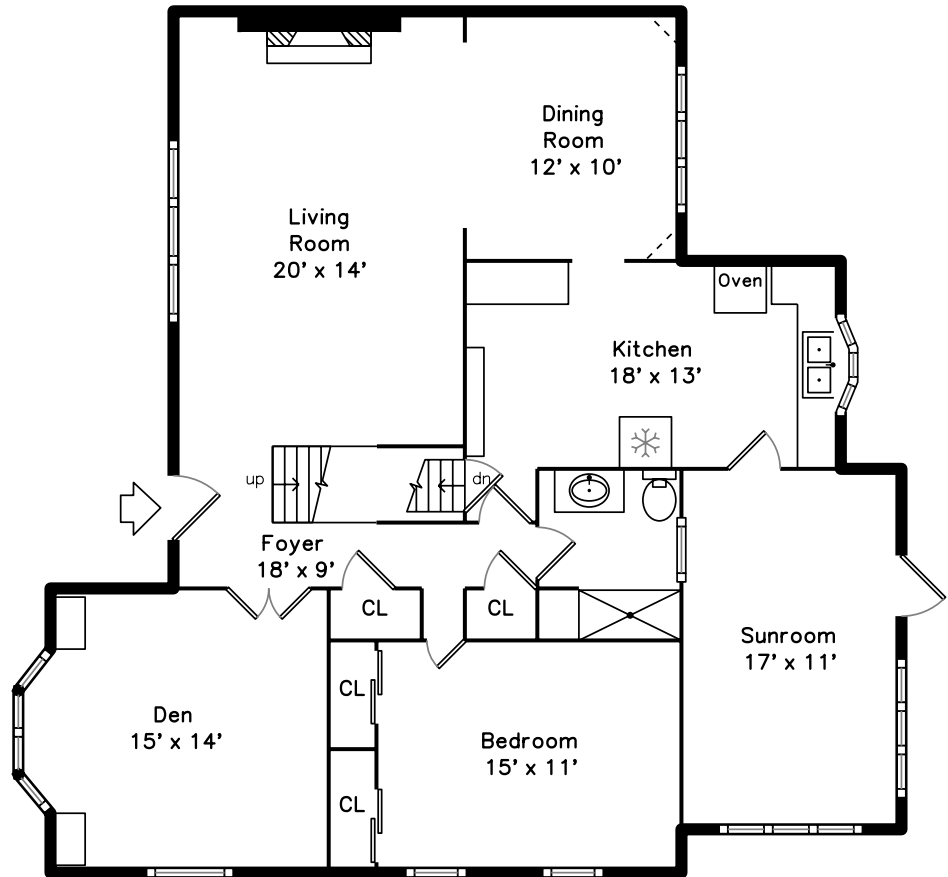

Upper

Main

129 Radcliffe Road
Belmont, MA 02478

PicturePlan by  vis-home

Measurements may not be 100% accurate.
Floor plans are provided for convenience only.
Room sizes are not used to calculate area.

Upper

Main

Outside

Outside

Outside

Outside

Outside

Outside

Outside