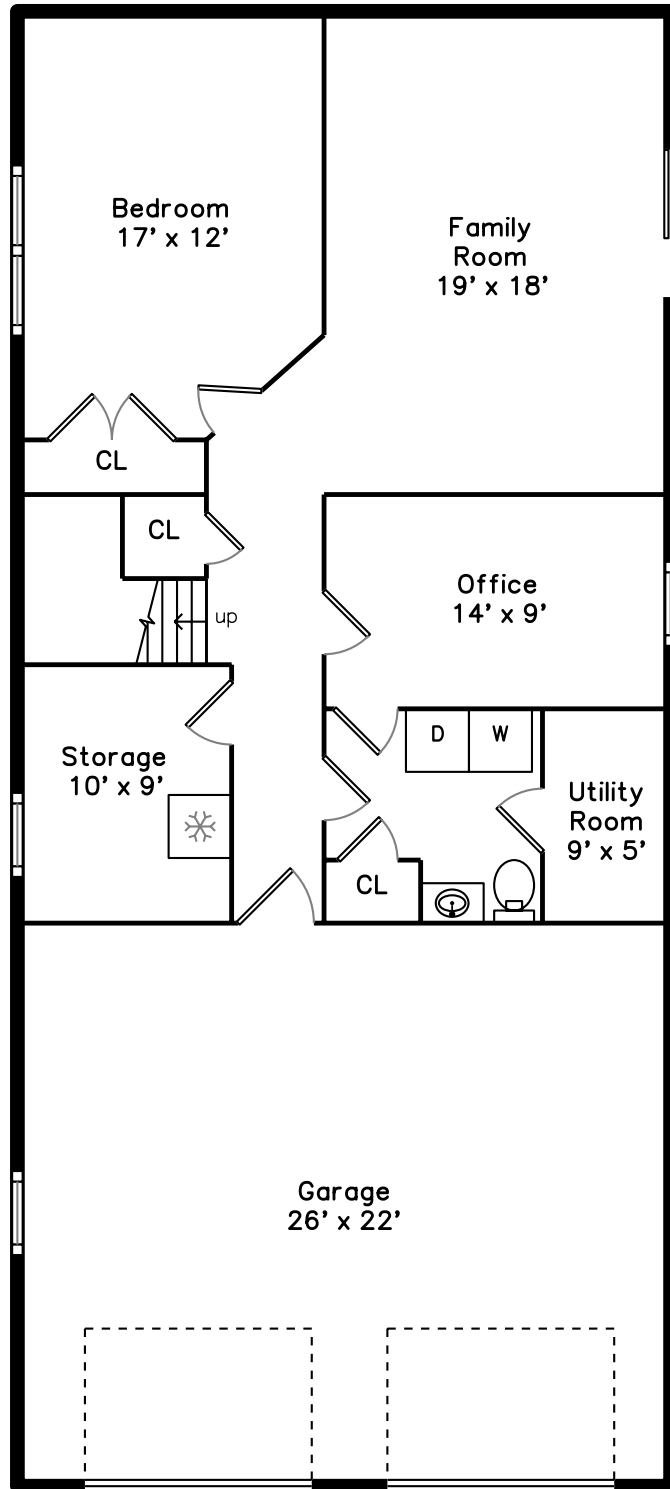

Main

Lower

14 Amanda Way
Peabody, MA 01960

PicturePlan by  vis-home

Measurements may not be 100% accurate.
Floor plans are provided for convenience only.
Room sizes are not used to calculate area.

Main

Lower

Outside

Outside

Outside

Backyard

Backyard

Backyard

Living Room

Living Room

Dining Room

Dining Room

Kitchen

Kitchen

Kitchen

Bedroom

Bedroom

Bedroom

Bedroom

Primary Bedroom

Primary Bedroom

Bathroom

Primary Bathroom

Deck

Family Room

Family Room