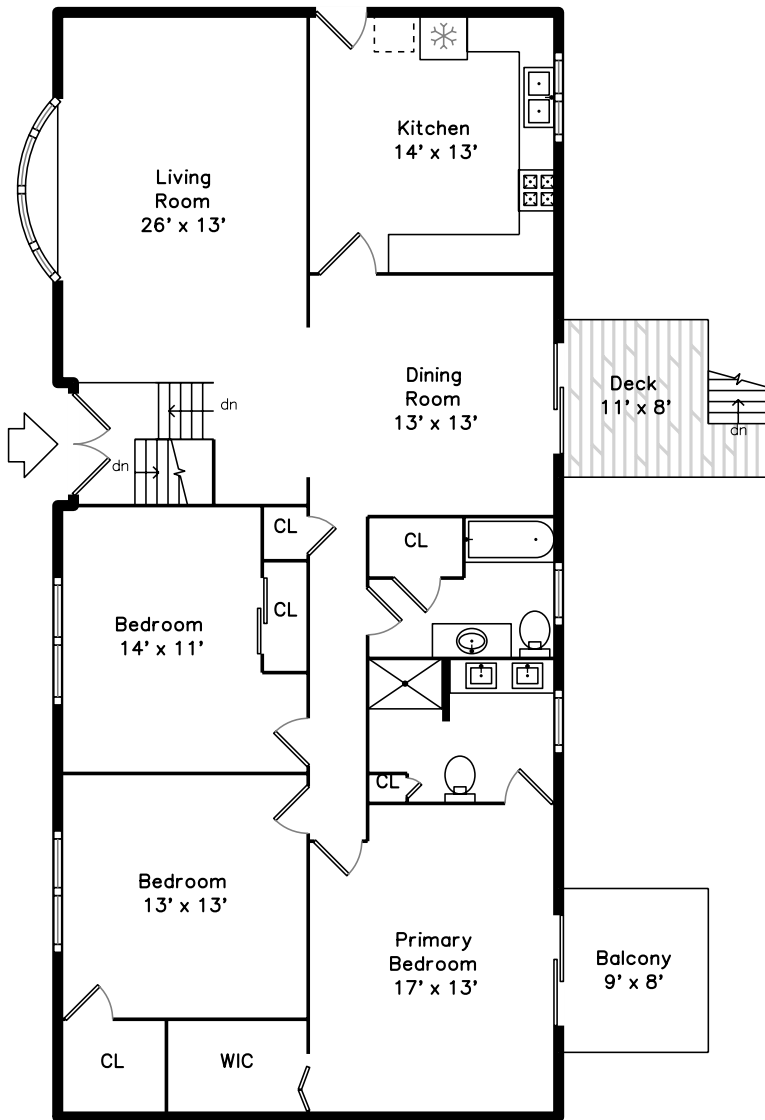

Main

Lower

14 Amanda Way
Peabody, MA 01960

PicturePlan by  vis-home

Measurements may not be 100% accurate.
Floor plans are provided for convenience only.
Room sizes are not used to calculate area.

Main

Lower

Outside

Outside

Outside

Backyard

Backyard

Backyard

Living Room

Living Room

Dining Room

Dining Room

Kitchen

Kitchen

Kitchen

Bedroom

Bedroom

Bedroom

Bedroom

Primary Bedroom

Primary Bedroom

Bathroom

Primary Bathroom

Deck

Family Room

Family Room