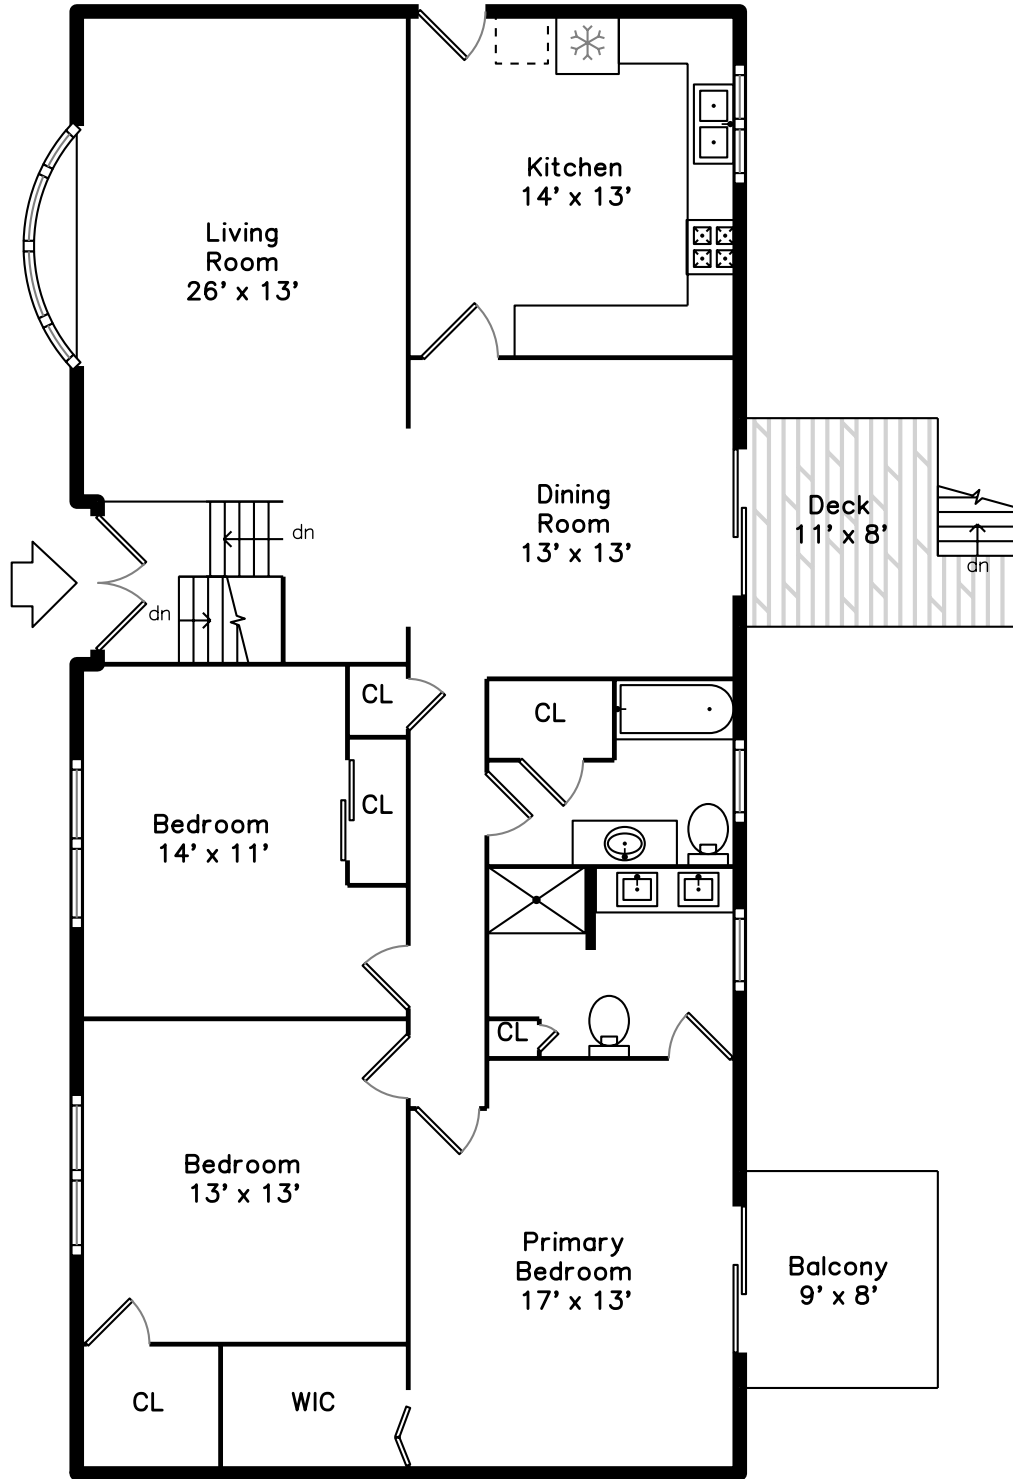

Main

Lower

14 Amanda Way
Peabody, MA 01960

PicturePlan by  vis-home

Measurements may not be 100% accurate.
Floor plans are provided for convenience only.
Room sizes are not used to calculate area.

Main

Lower

Outside

Outside

Outside

Backyard

Backyard

Backyard

Living Room

Living Room

Dining Room

Dining Room

Kitchen

Kitchen

Kitchen

Bedroom

Bedroom

Bedroom

Bedroom

Primary Bedroom

Primary Bedroom

Bathroom

Primary Bathroom

Deck

Family Room

Family Room