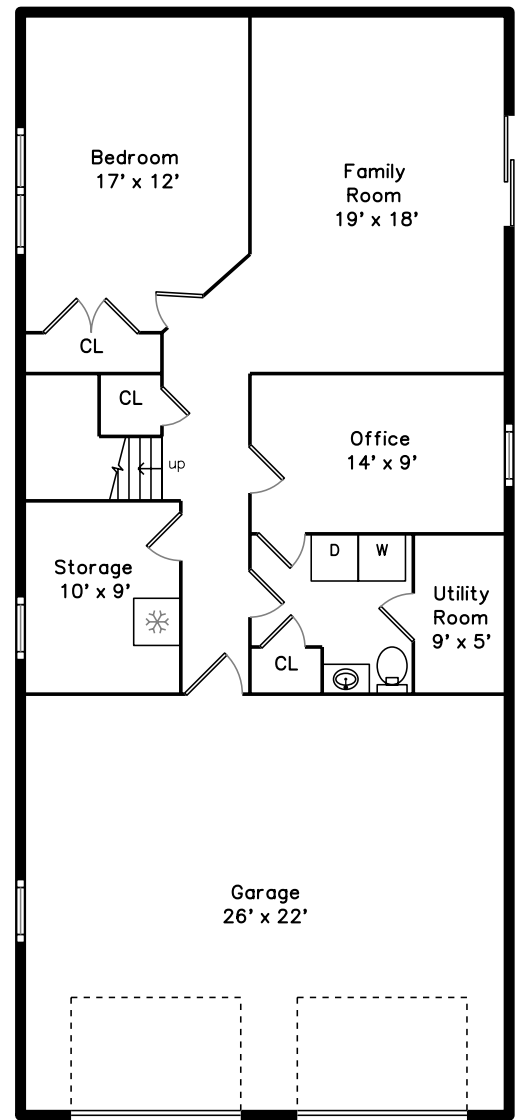

Main

Lower

14 Amanda Way
Peabody, MA 01960

PicturePlan by  vis-home

Measurements may not be 100% accurate.
Floor plans are provided for convenience only.
Room sizes are not used to calculate area.

Main

Lower

Outside

Outside

Outside

Backyard

Backyard

Backyard

Living Room

Living Room

Dining Room

Dining Room

Kitchen

Kitchen

Kitchen

Bedroom

Bedroom

Bedroom

Bedroom

Primary Bedroom

Primary Bedroom

Bathroom

Primary Bathroom

Deck

Family Room

Family Room